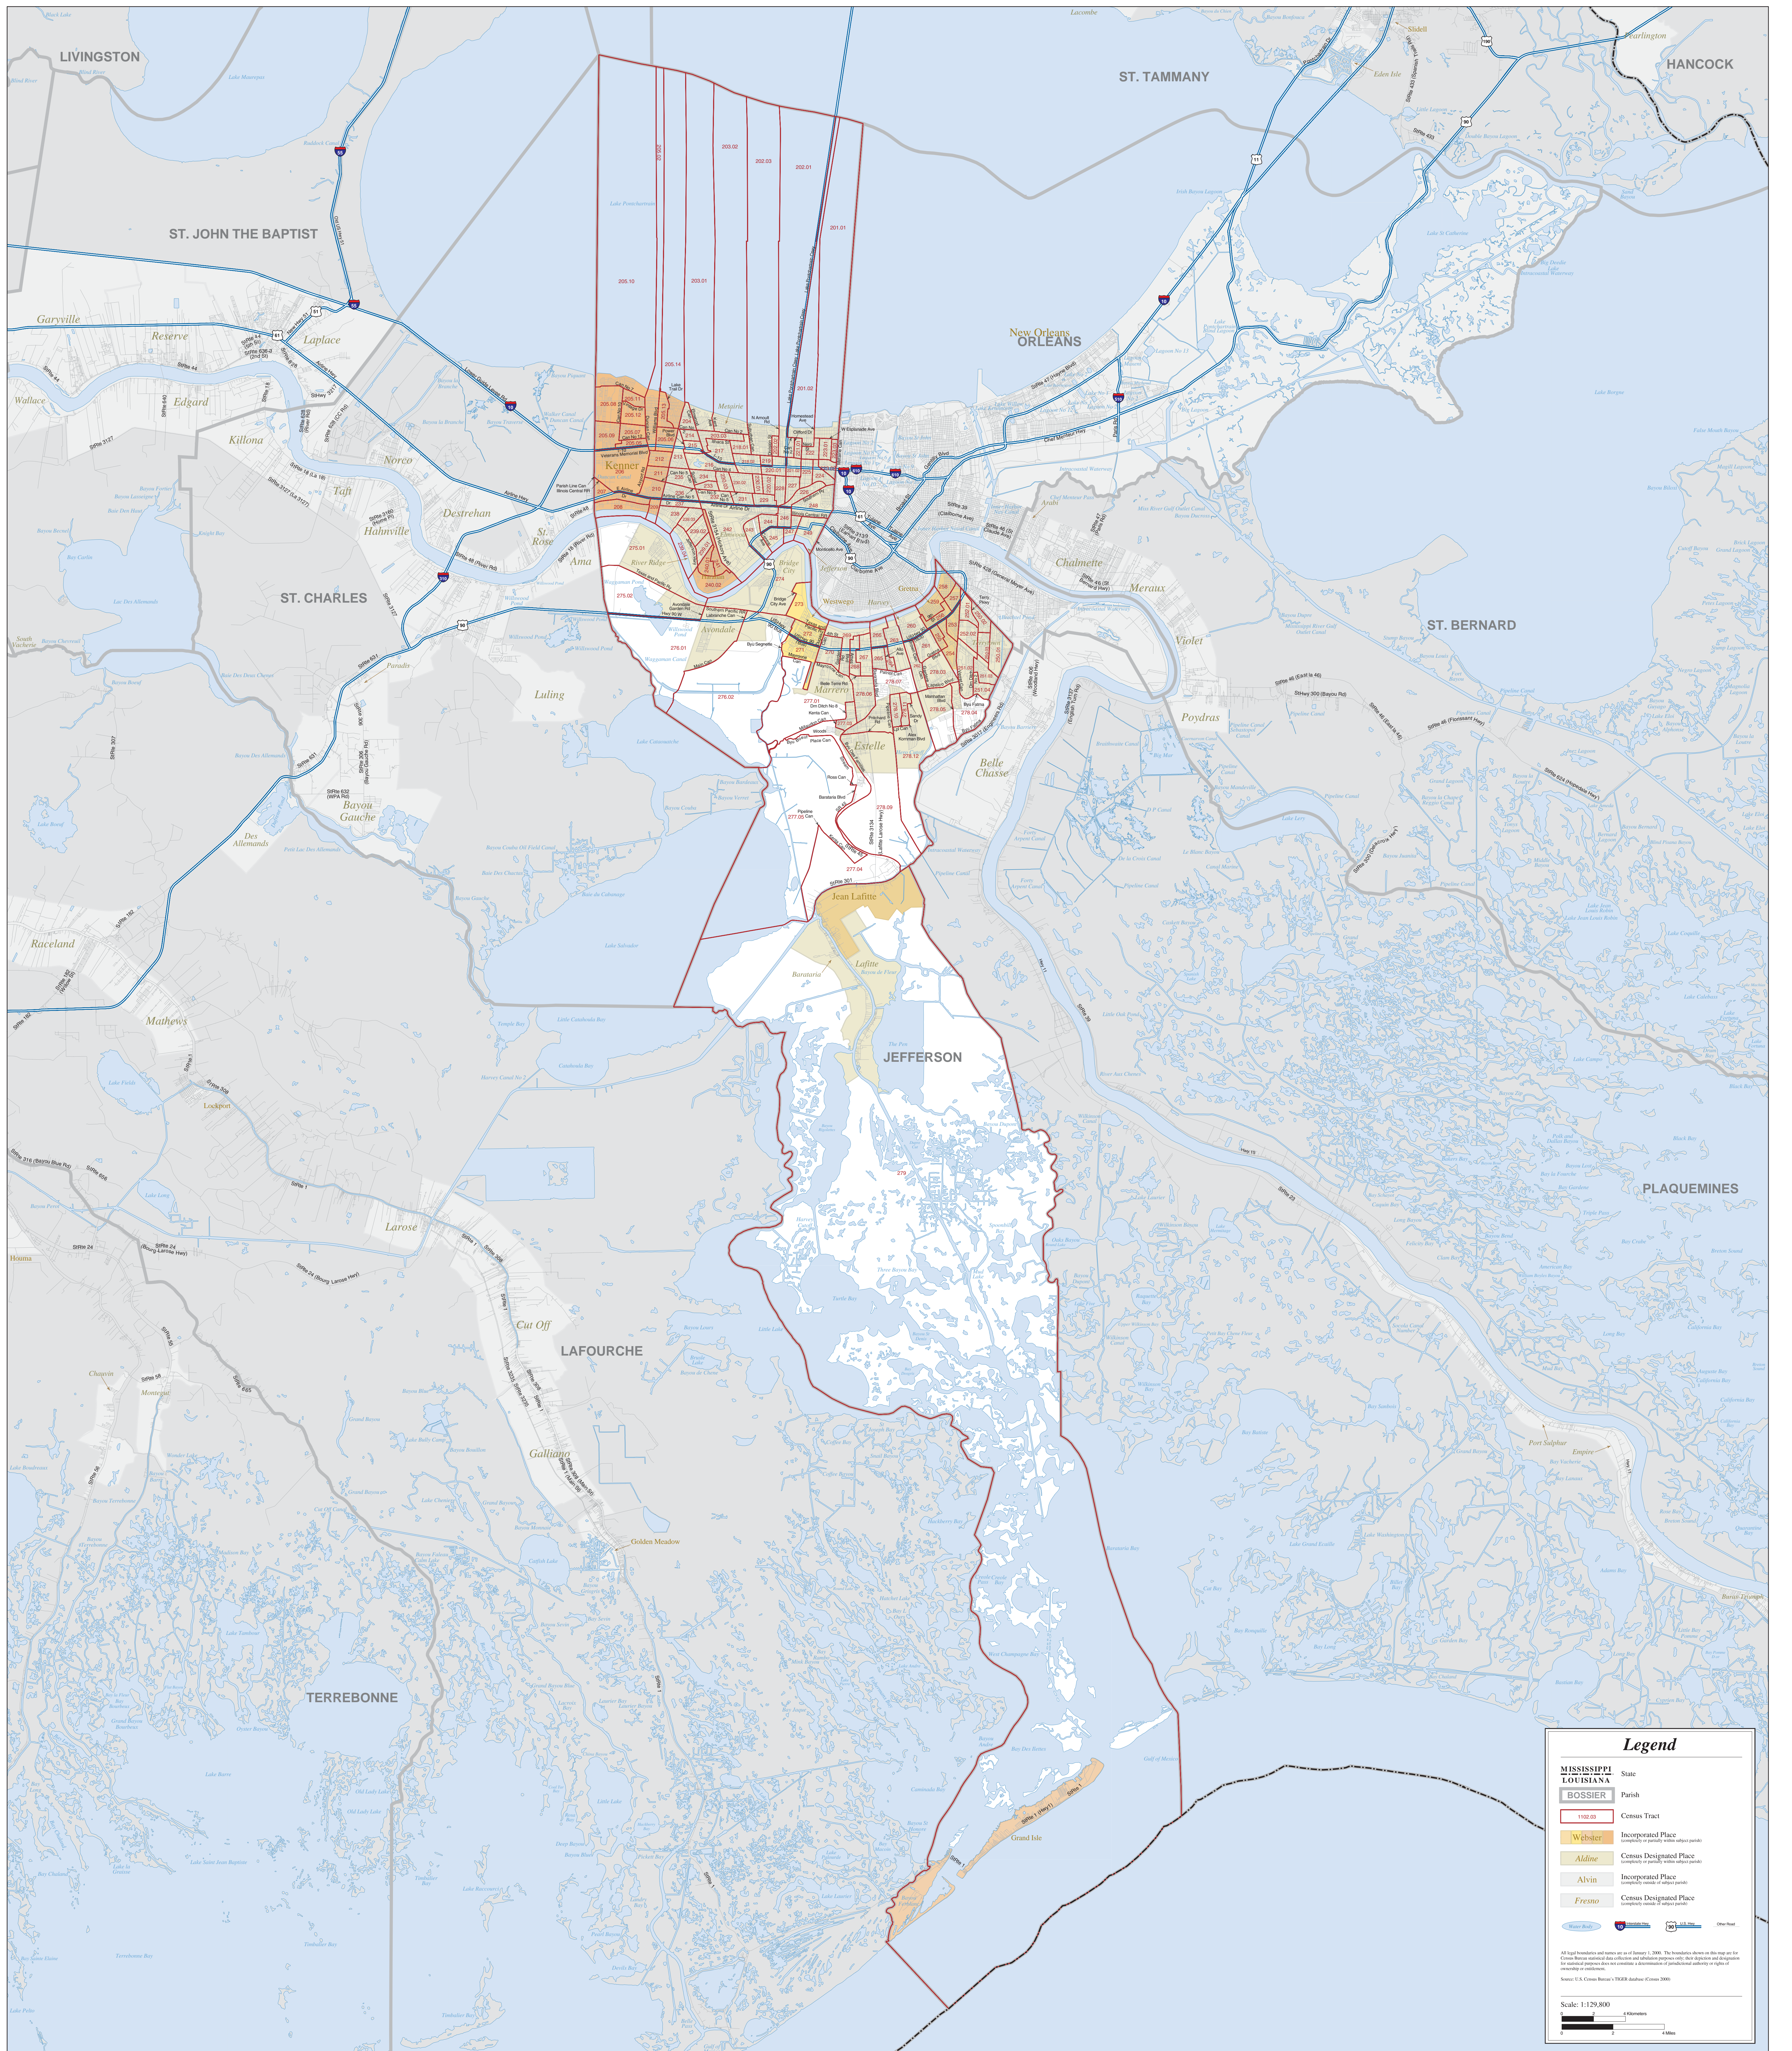

# CENSUS TRACTS IN JEFFERSON PARISH, LA

**Legend**

- MISSISSIPPI LOUISIANA State
- BOSSIER Parish
- 1102.03 Census Tract
- Webster Incorporated Place (completely or partially within subject parish)
- Aldine Census Designated Place (completely or partially within subject parish)
- Alvin Incorporated Place (completely within subject parish)
- Fresno Census Designated Place (completely outside of subject parish)

All data boundaries and names are as of January 1, 2000. The boundaries shown on this map are for Census Bureau statistical data collection and tabulation purposes only. They do not constitute an official representation of the Census Bureau. The boundaries shown on this map are subject to change without notice.

Scale: 1:120,800  
 0 1 2 Kilometers  
 0 1 2 Miles