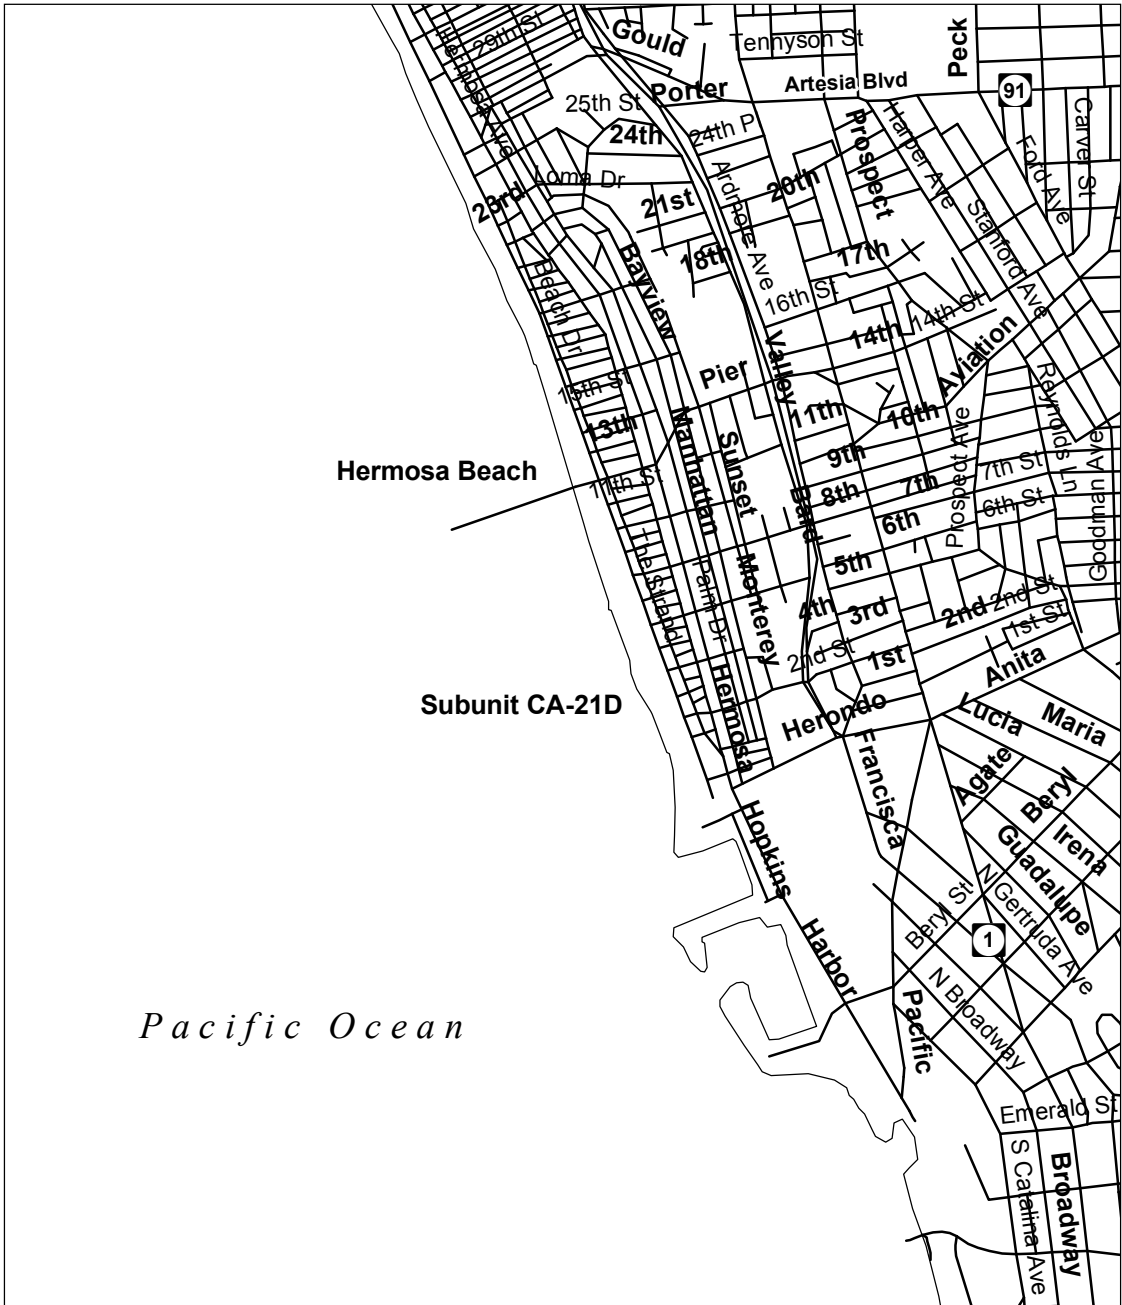

Map 41. Hermosa Beach (CA-21D), Los Angeles County, California.

Legend

 Western Snowy Plover Proposed Critical Habitat Unit

0.3 0 0.3 Miles

1 0 1 Kilometers