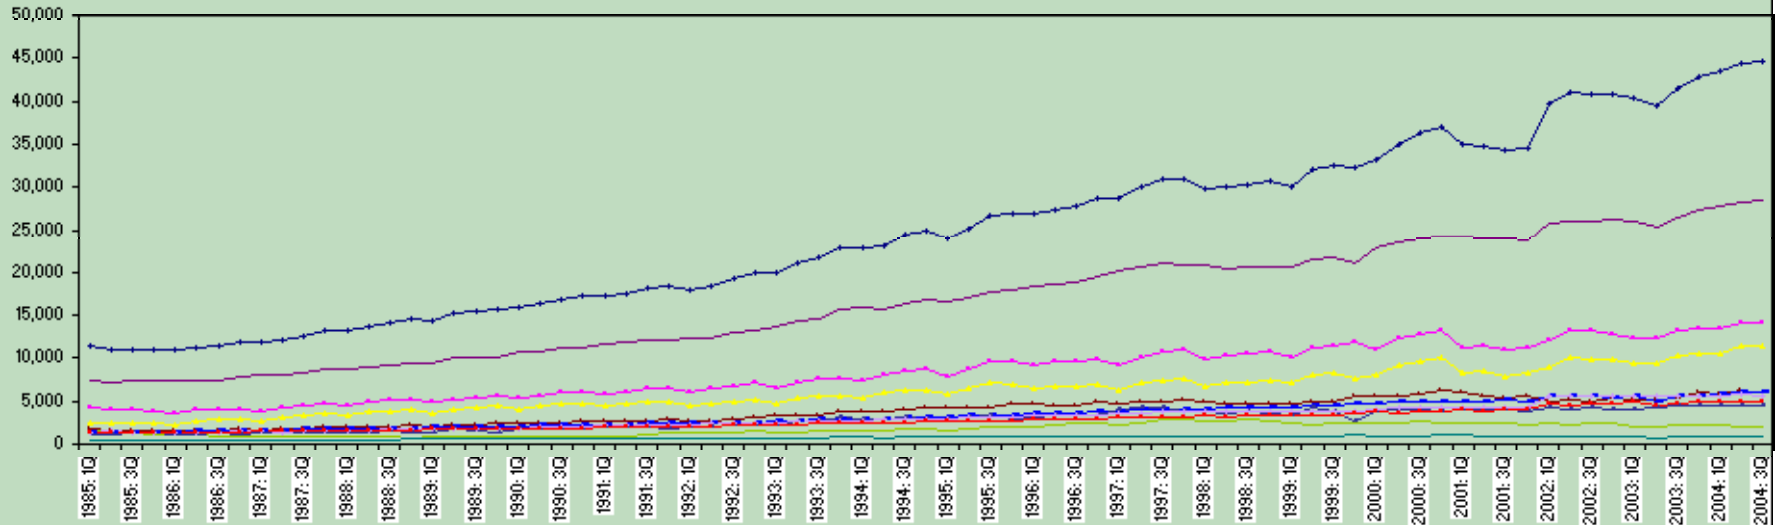

REAL GDP (1985-2004) By Industry (1995 Market Prices)

S\$ Million

—+— TOTAL	—+— GOODS PRODUCING INDUSTRIES
—+— MANUFACTURING	—+— CONSTRUCTION
—+— SERVICES PRODUCING INDUSTRIES	—+— WHOLESALE & RETAIL TRADE
—+— HOTELS & RESTAURANTS	—+— TRANSPORT & COMMUNICATIONS
—+— FINANCIAL SERVICES	—+— BUSINESS SERVICES