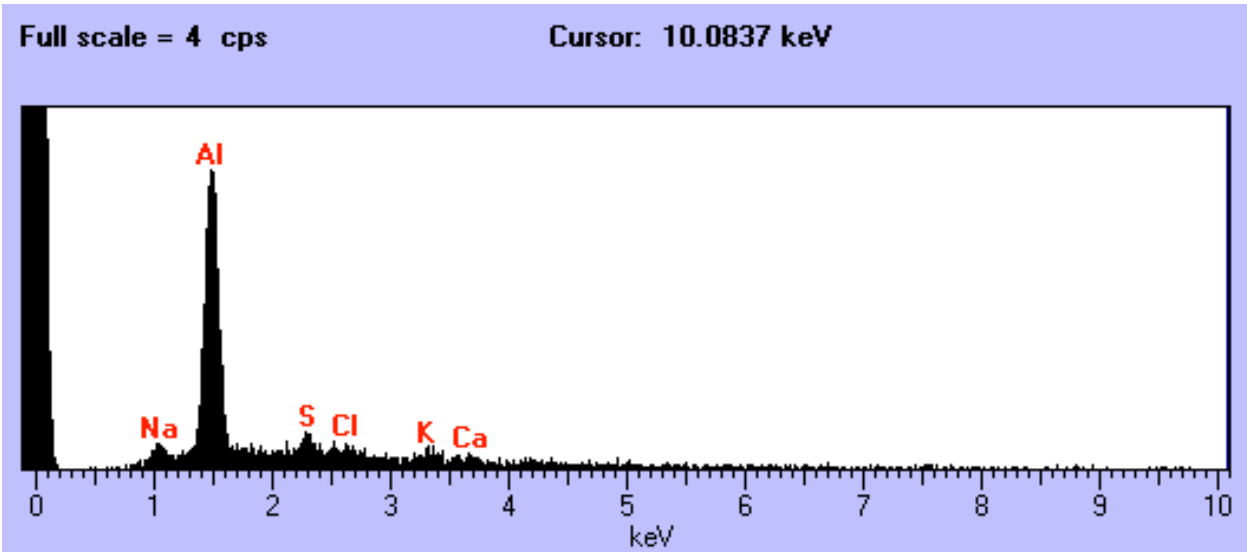

U2098 B12

Size: 30 x 22 um
Shape: Irregular
Trans: Opaque
Color: Black
Luster: Metallic
Type: TCA
Comments: