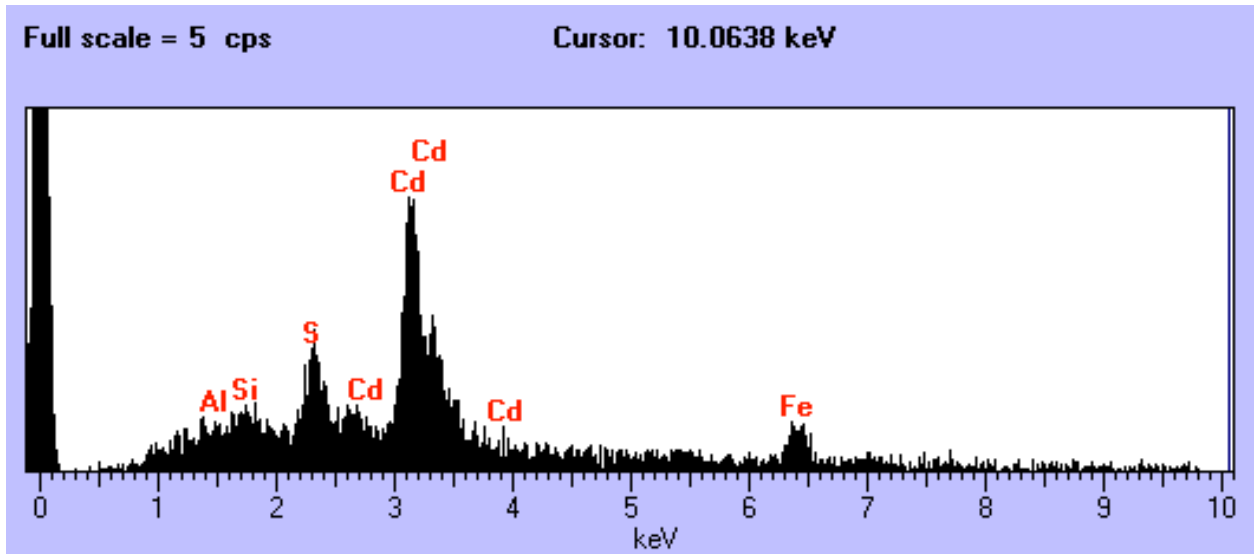

U2100 A15

Size: 27 x 20 um
Shape: Irregular
Trans: Translucent
Color: White/Brown
Luster: Subvitreous
Type: TCA
Comments: