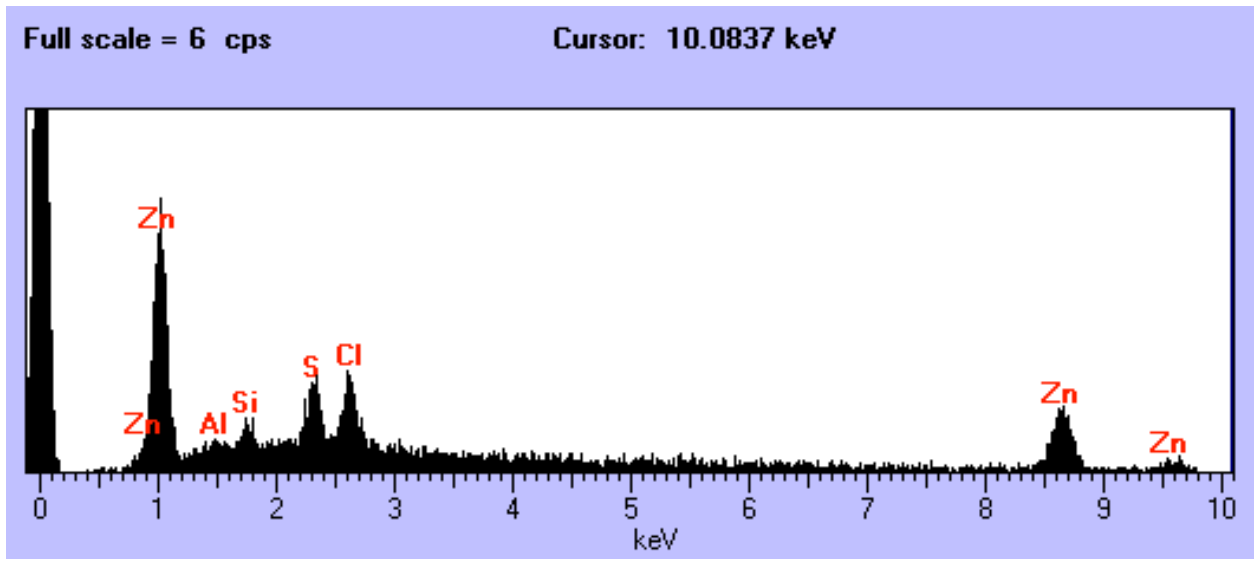

U2100 A1

Size: 9 um
Shape: Irregular
Trans: Translucent
Color: White
Luster: Vitreous
Type: TCA
Comments:

U2100 A2

Size: 22 x 10 um
Shape: Irregular
Trans: Translucent
Color: White
Luster: Vitreous
Type: TCA
Comments: