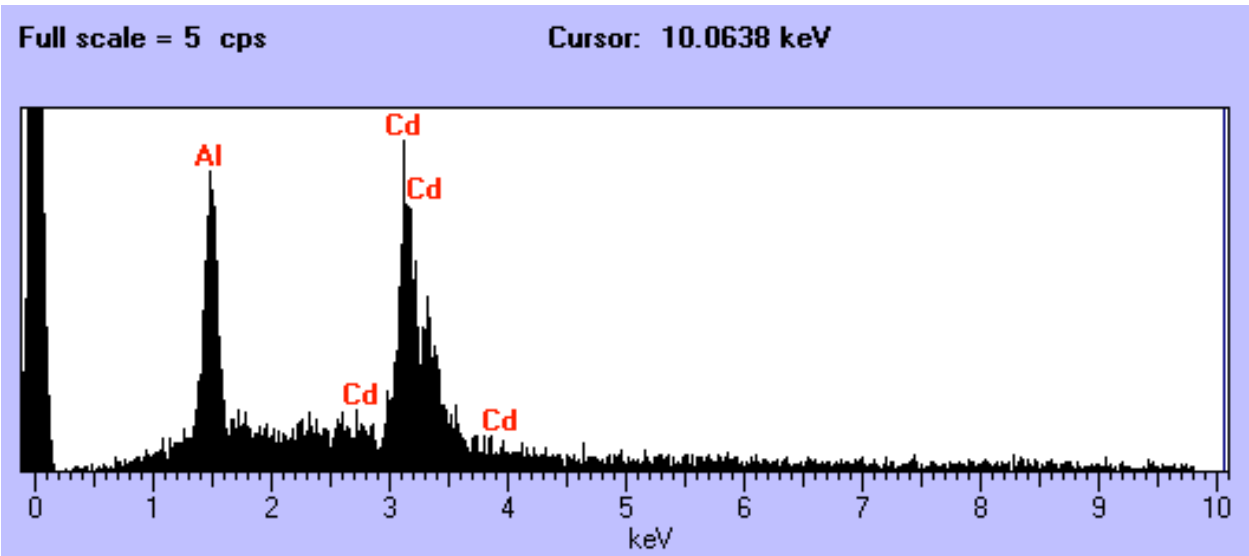

U2100 A8

Size: 10 um
Shape: Irregular
Trans: Translucent
Color: White
Luster: Subvitreous
Type: TCA
Comments: