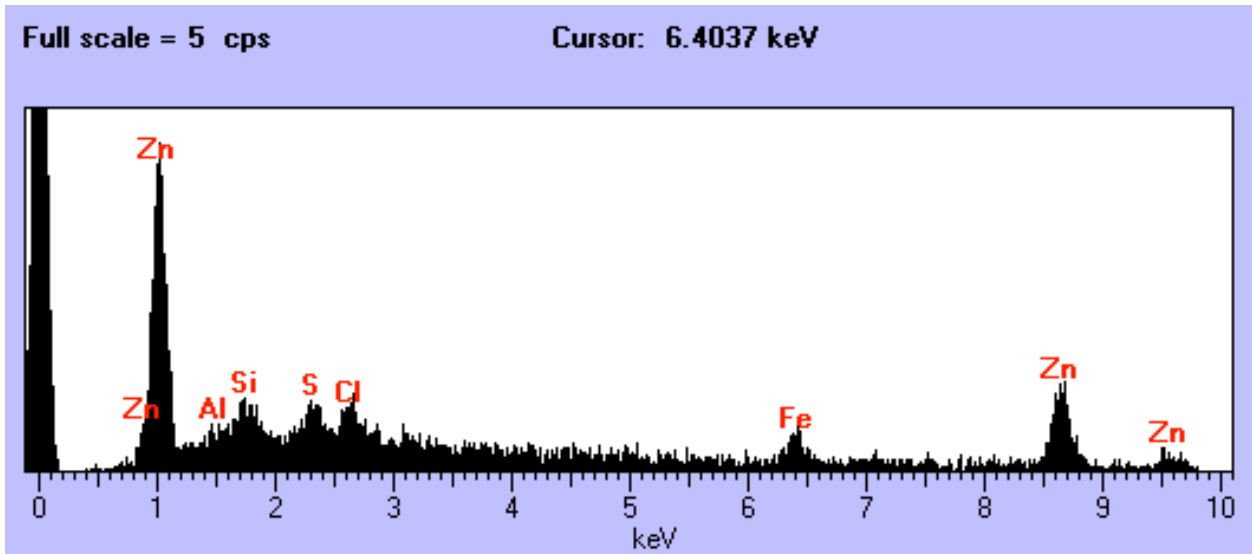

U2100 A3

Size: 18 x 14 um
Shape: Irregular
Trans: Translucent
Color: White/Brown
Luster: Subvitreous
Type: TCA
Comments: