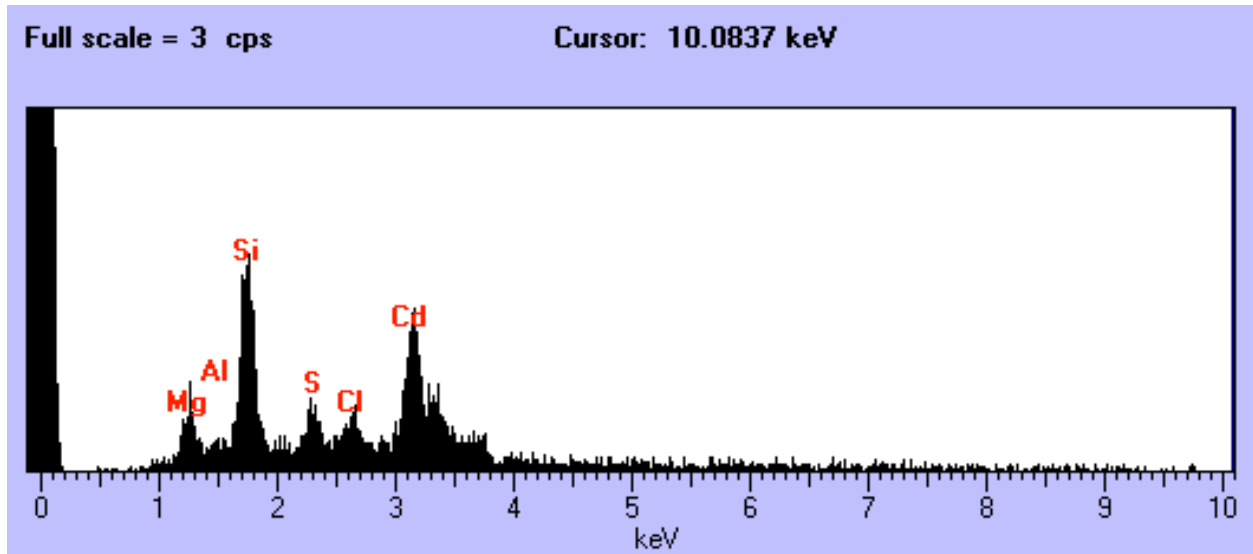

U2097 B27

Size: 48 x 32 um
Shape: Irregular
Trans: Translucent
Color: Brown
Luster: Dull/Subvitreous
Type: TCA
Comments: