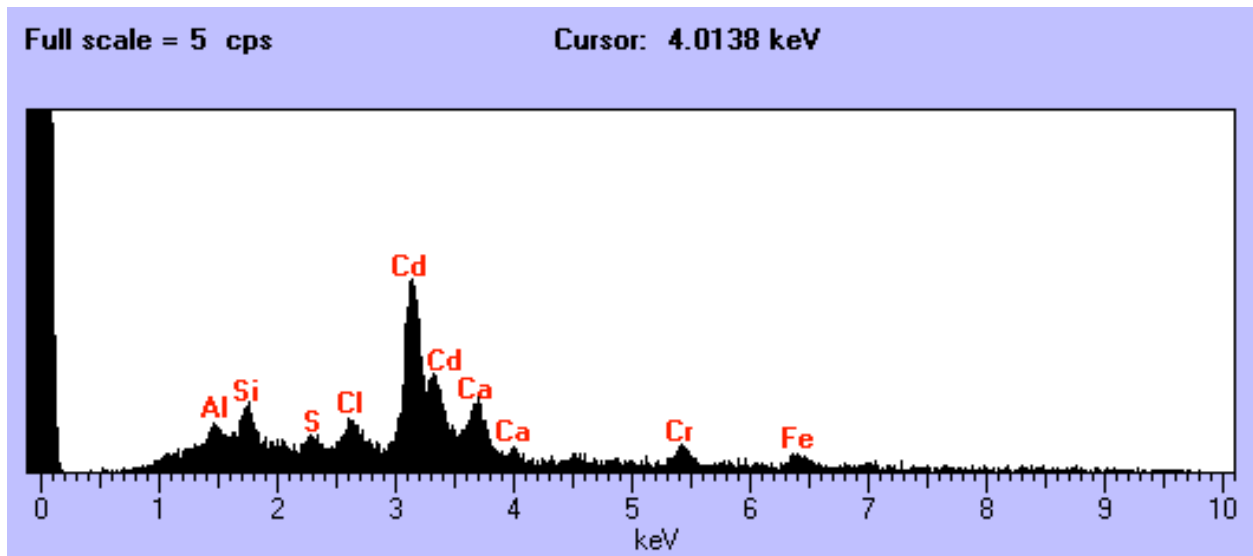

Full scale = 27 cps

Cursor: 2.3038 keV

L2047 B11

Size: 31 um
Shape: Irregular
Trans: Opaque
Color: Orange
Luster: Dull
Type: TCA
Comments:

L2047 B16

Size: 17 x 12 um
Shape: Irregular
Trans: TL
Color: Colorless
Luster: Vitreous
Type: TCA
Comments: