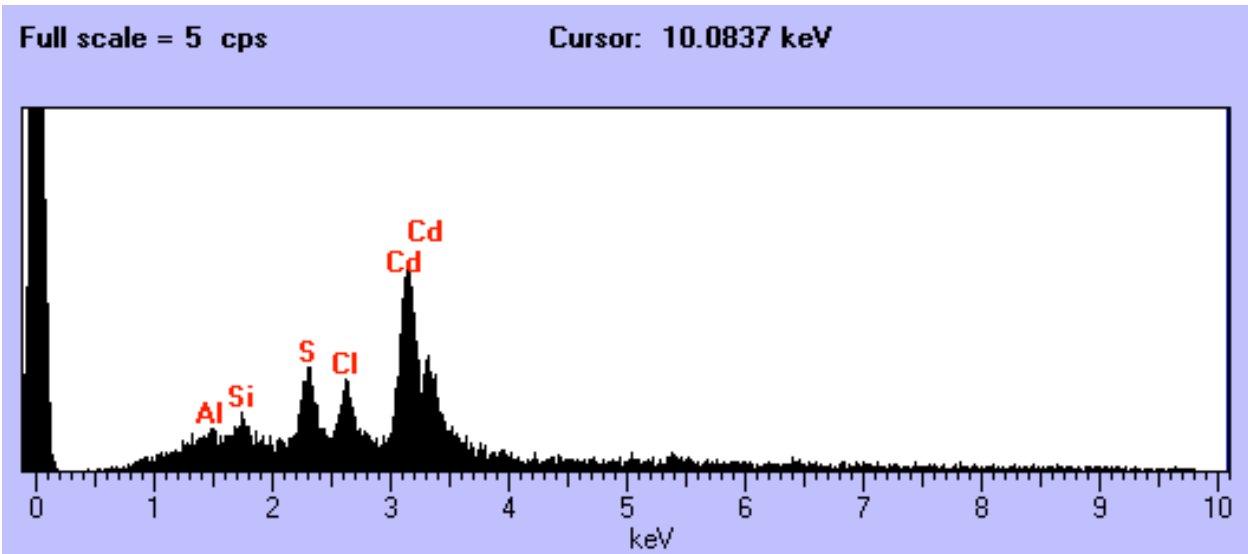

U2099 A13

Size: 10 x 8 um
Shape: Irregular
Trans: Translucent
Color: White
Luster: Subvitreous
Type: TCA
Comments: