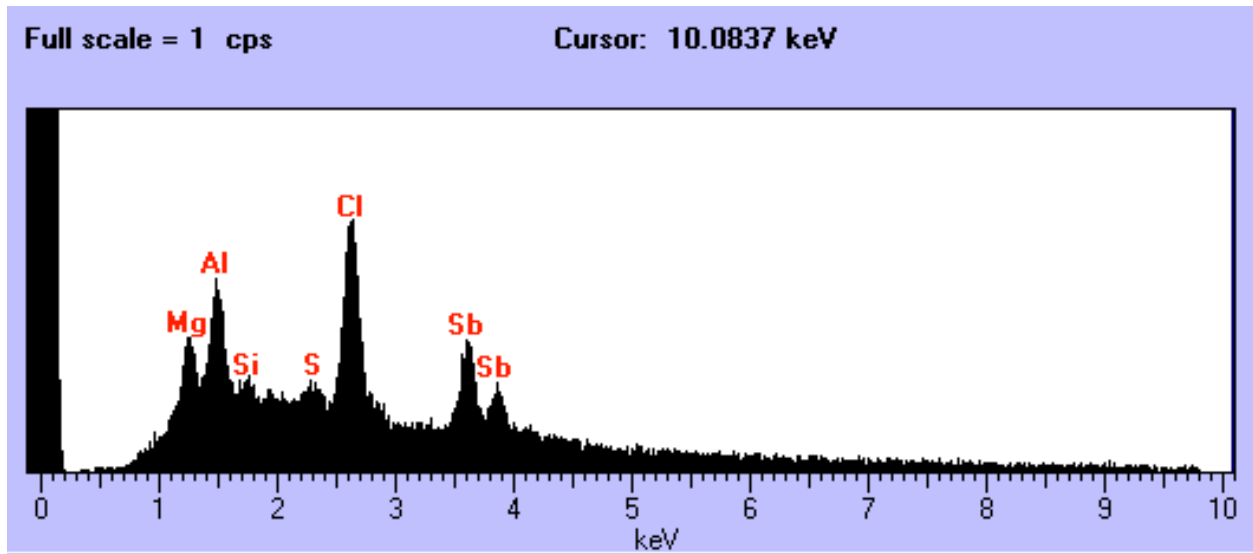

L2047 E33

Size: 15 x 13 um
Shape: Irregular
Trans: Transparent
Color: Colorless
Luster: Vitreous
Type: TCA
Comments: