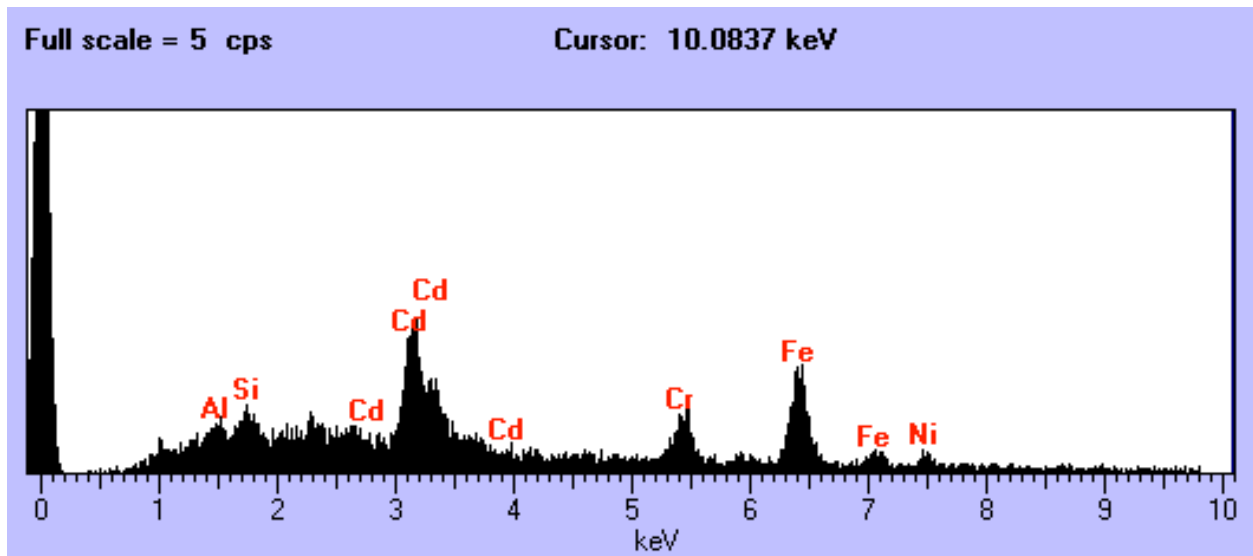

U2100 A20

Size: 10 um
Shape: Irregular
Trans: Translucent
Color: White
Luster: Subvitreous
Type: TCA
Comments: