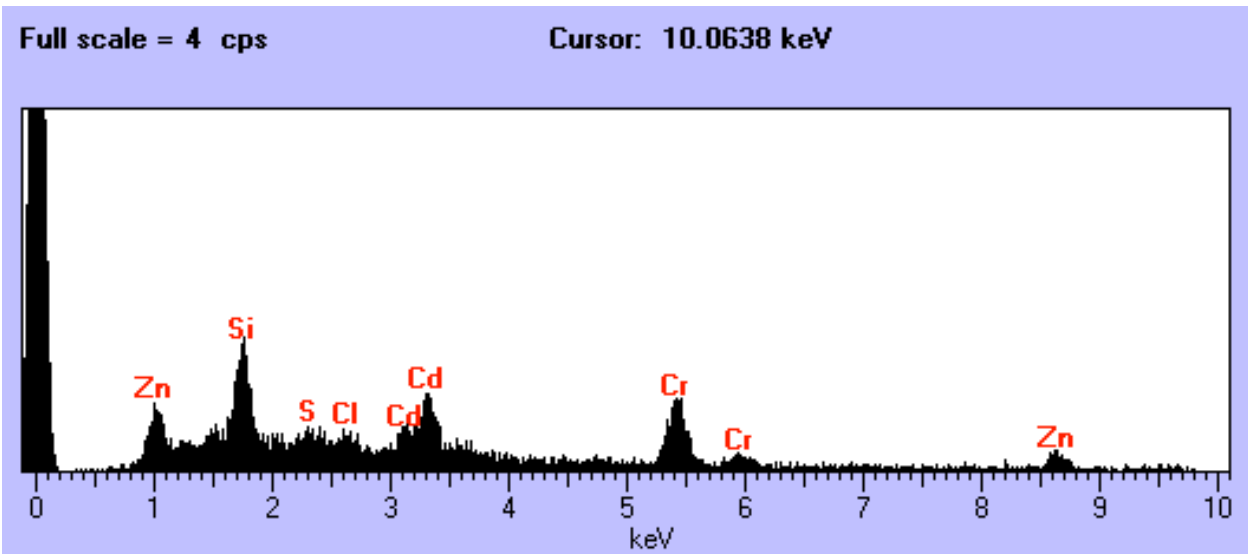

U2099 A19

Size: 15 x 10 um
Shape: Irregular
Trans: Translucent
Color: White
Luster: Subvitreous
Type: TCA
Comments: