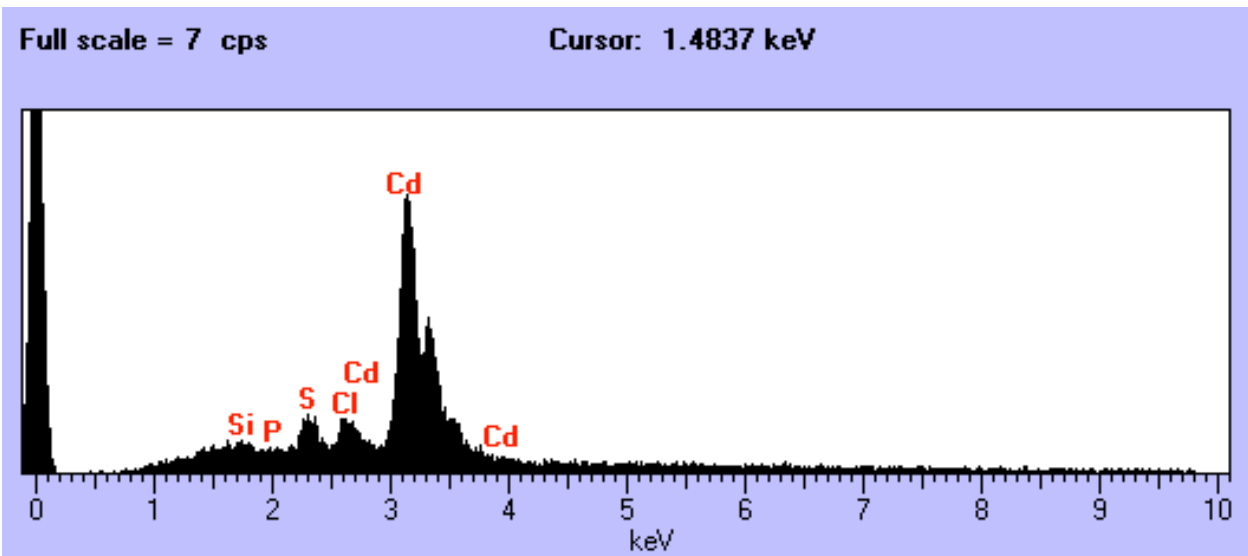

U2099 A7

Size: 30 x 20 um
Shape: Irregular
Trans: Translucent
Color: White
Luster: Subvitreous
Type: TCA
Comments: