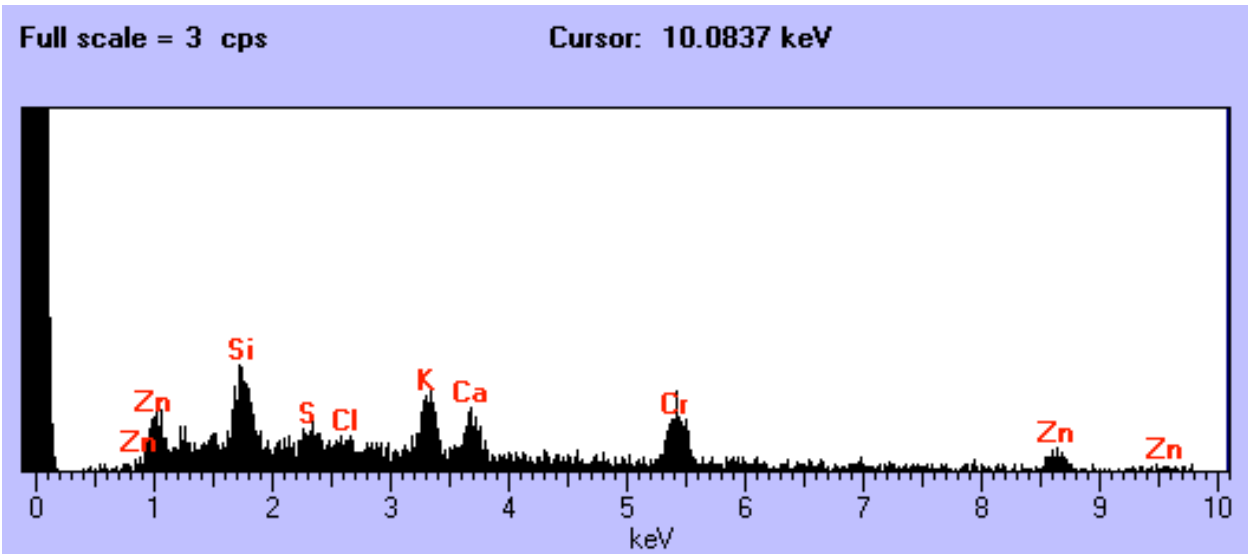

U2098 B21

Size: 50 x 28 um
Shape: Irregular
Trans: Translucent
Color: Yellow
Luster: Subvitreous
Type: TCA?
Comments: