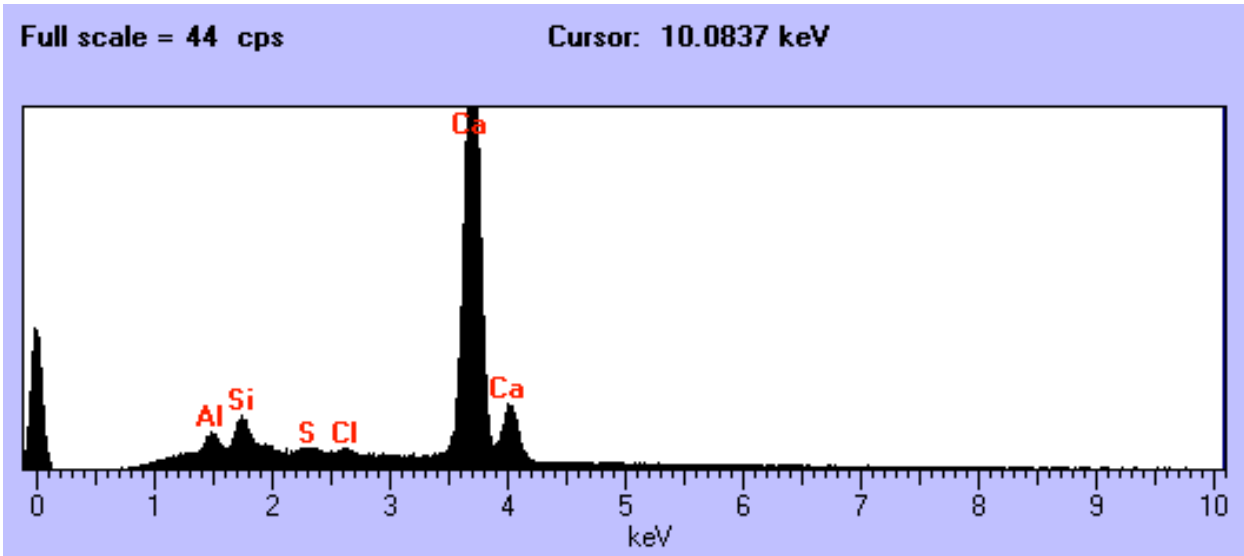

W7190 D34

Size: 18 x 15 um
Shape: Irregular
Trans: Translucent
Color: White
Luster: Subvitreous
Type: TCA
Comments: