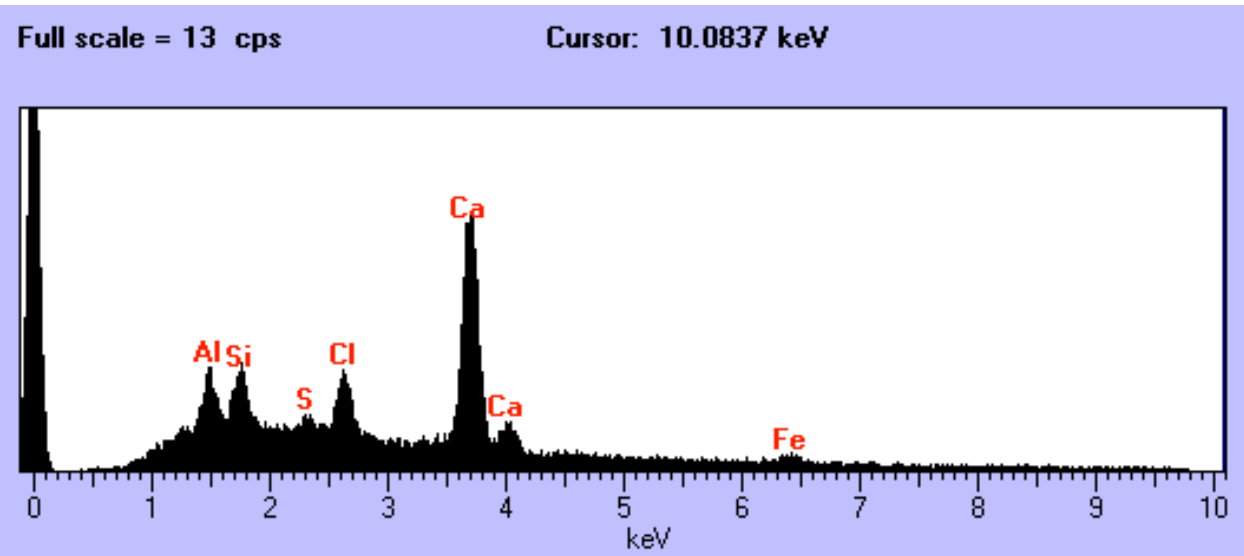

W7190 D28

Size: 25 x 17 um
Shape: Irregular
Trans: Opaque
Color: Black/Gold
Luster: Dull
Type: TCA?
Comments: