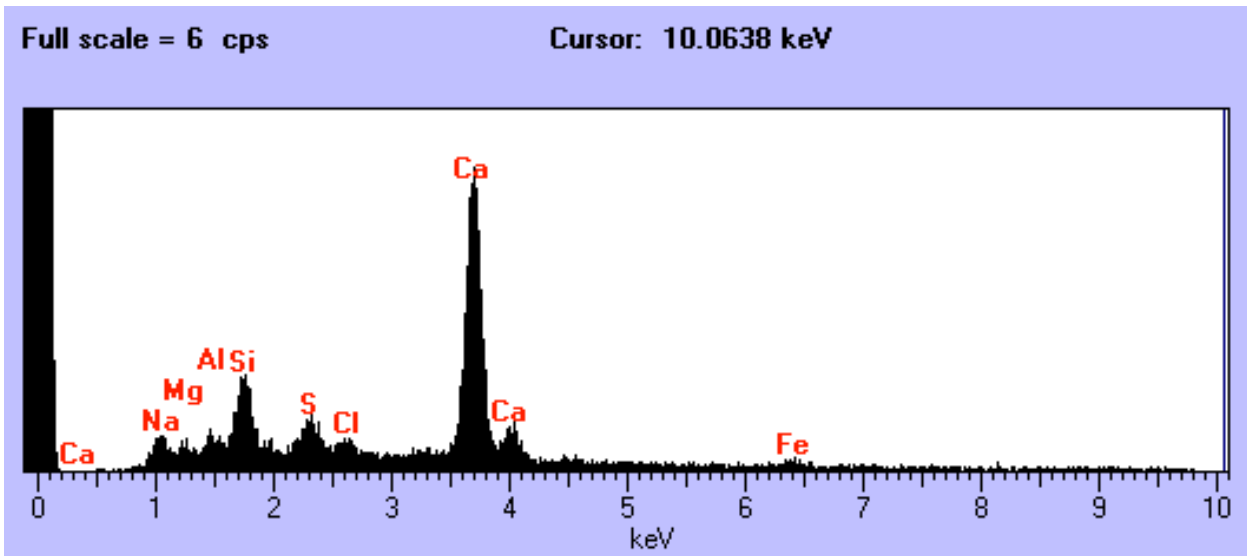

W7190 F22

Size: 10 x 8 um
Shape: Irregular
Trans: Opaque
Color: Black
Luster: Dull
Type: TCA
Comments: