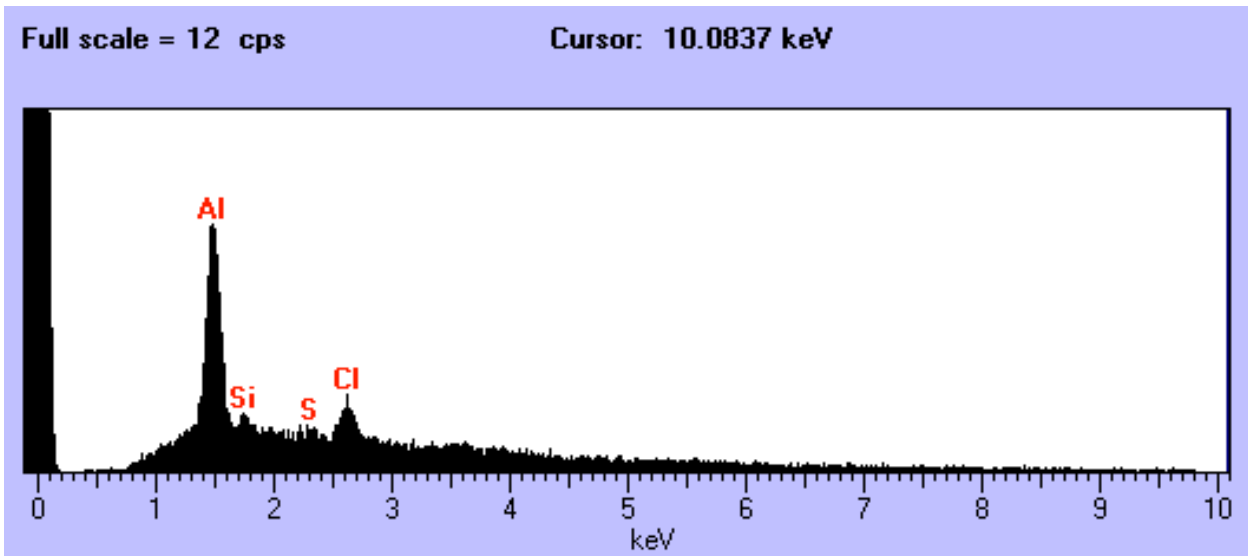

W7190 I17

Size: 15 x 10 um
Shape: Irregular
Trans: Opaque
Color: Black
Luster: Dull
Type: TCA
Comments: