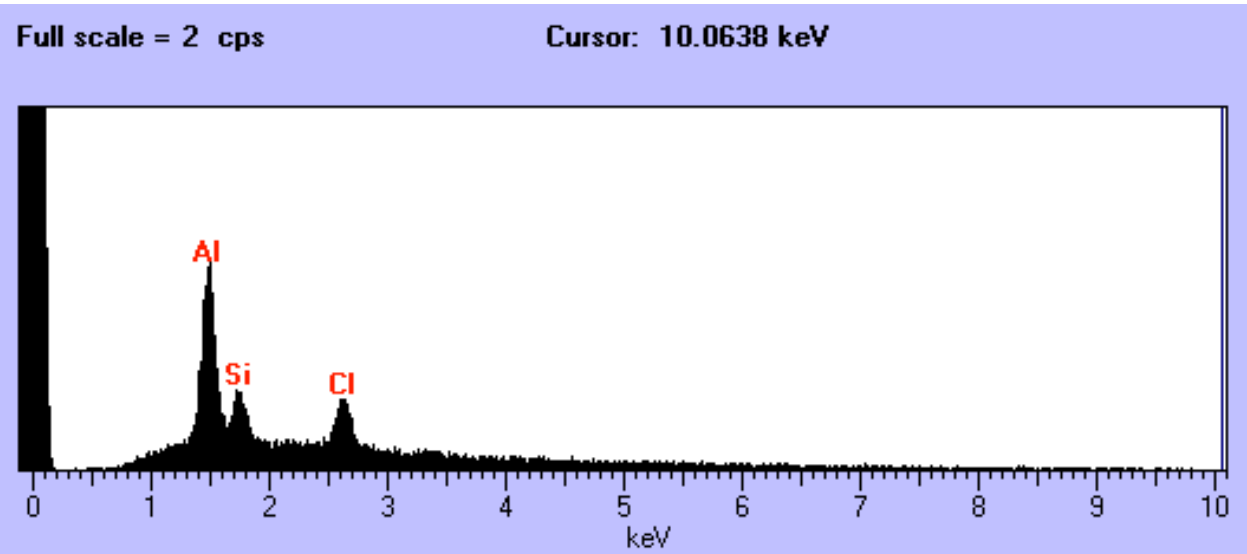

Full scale = 27 cps

Cursor: 10.0837 keV

L2047 C5

Size: 27 um
Shape: Irregular
Trans: Translucent
Color: White
Luster: Subvitreous
Type: TCA
Comments:

L2047 C6

Size: 15 x 11 um
Shape: Irregular
Trans: Translucent
Color: White
Luster: Subvitreous
Type: TCA
Comments: