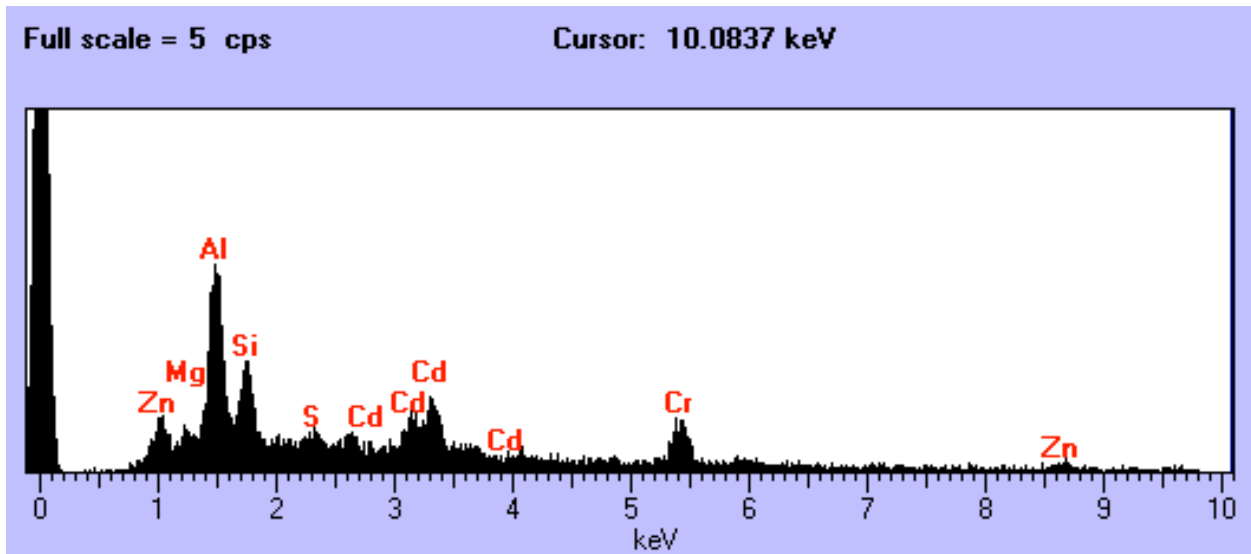

U2100 A12

Size: 20 x 13 um
Shape: Irregular
Trans: Translucent
Color: Yellow
Luster: Subvitreous
Type: TCA
Comments: