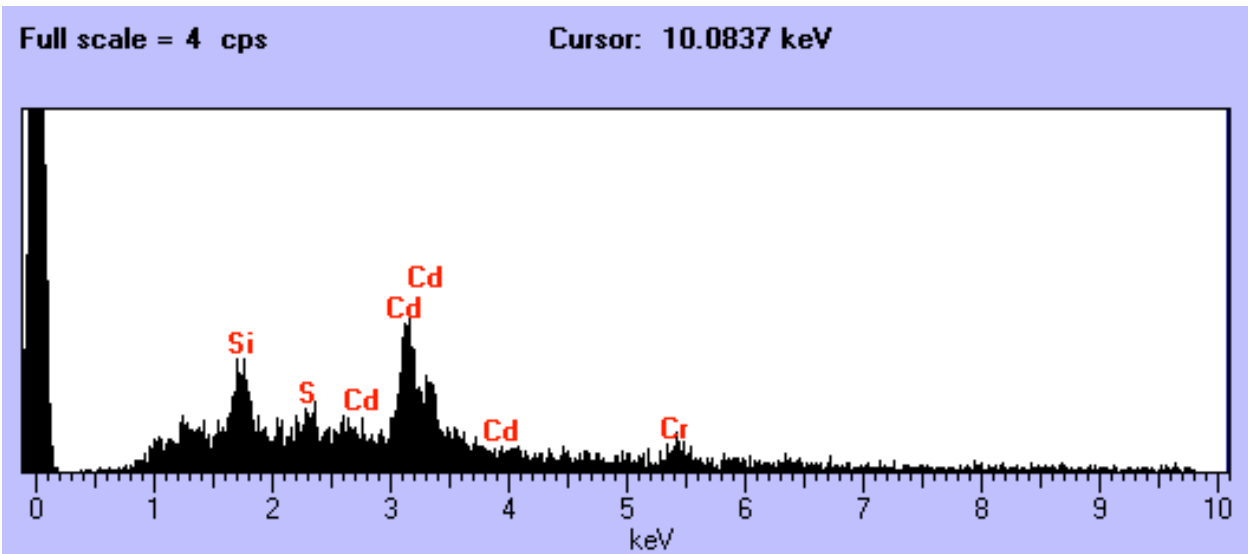

Full scale = 5 cps

Cursor: 10.0638 keV

U2100 A22

Size: 40 x 16 um
Shape: Irregular
Trans: Translucent
Color: White
Luster: Subvitreous
Type: TCA
Comments: Two adjacent grains

W7190 A5

Size: 12 x 9 um
Shape: Irregular
Trans: Opaque
Color: Black
Luster: Dull
Type: TCA
Comments: