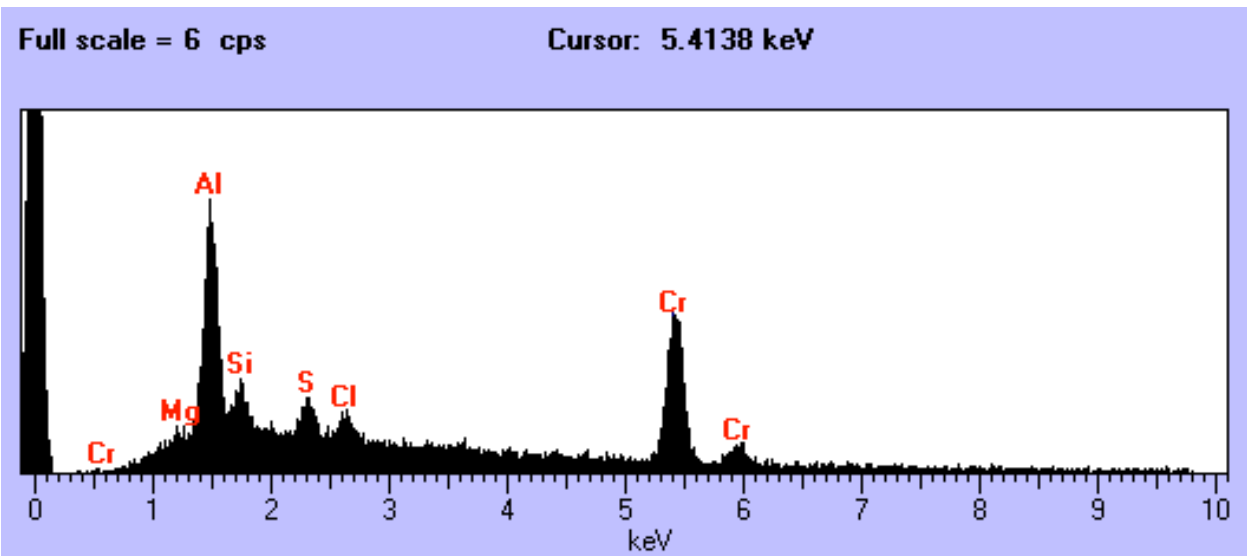

Full scale = 5 cps

Cursor: 2.3038 keV

U2097 A7

Size: 20 x 8 um
Shape: Irregular
Trans: Translucent
Color: Gold
Luster: Subvitreous
Type: TCA
Comments:

U2097 A13

Size: 70 x 30 um
Shape: Irregular
Trans: Opaque
Color: Silver
Luster: Dull/Submetallic
Type: TCA
Comments: