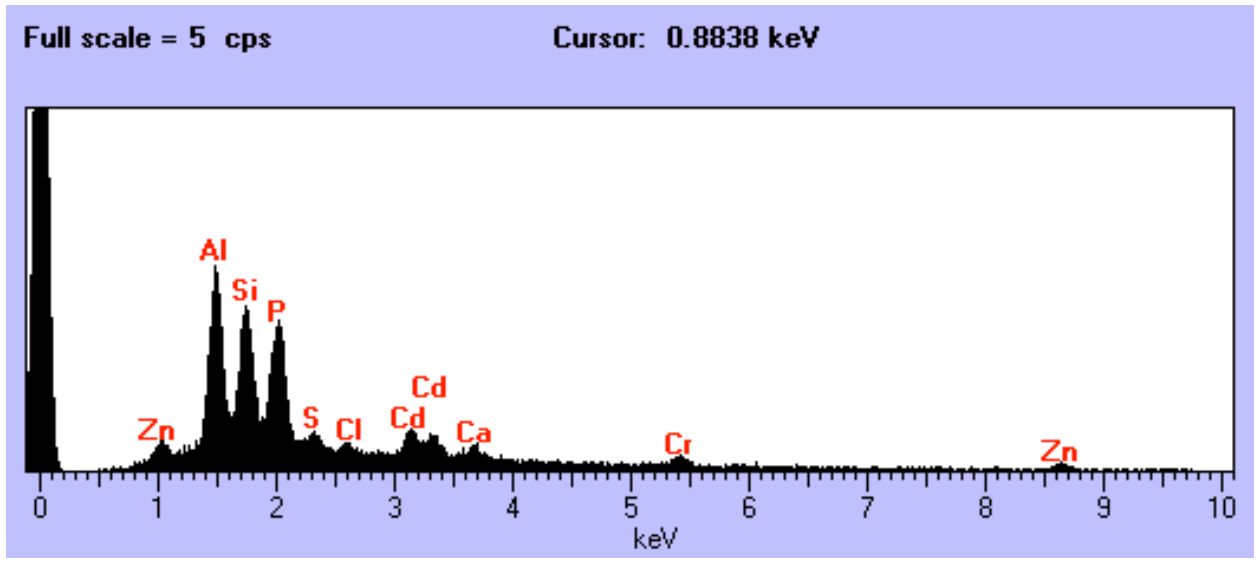

U2099 A6

Size: 8 um
Shape: Irregular
Trans: Translucent
Color: White
Luster: Subvitreous
Type: TCA
Comments: