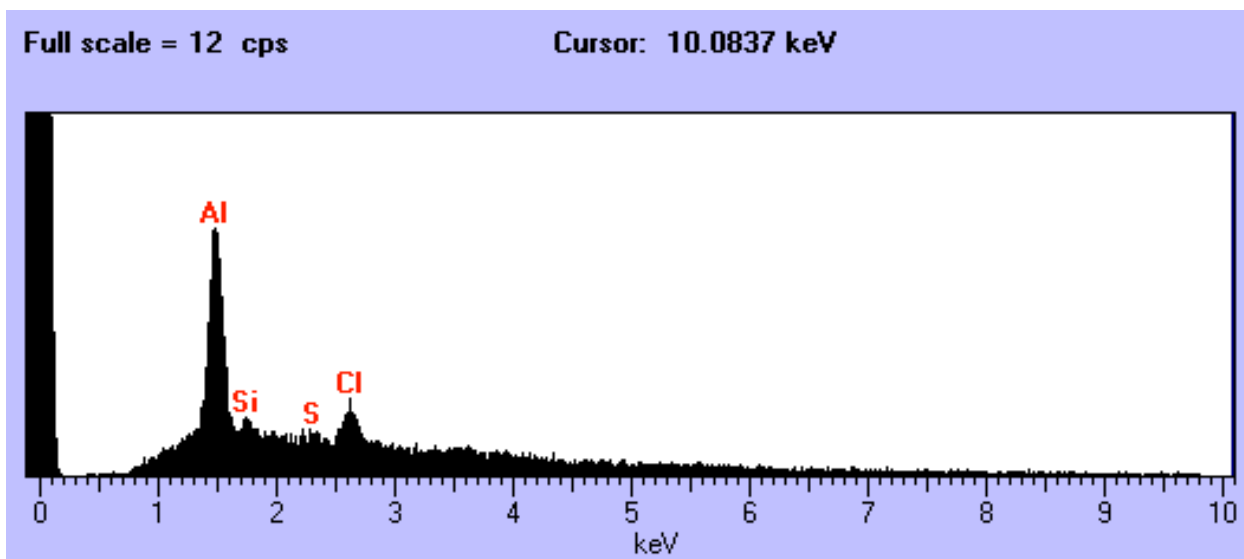

U2098 B2

Size: 20 x 18 um
Shape: Irregular
Trans: Translucent
Color: White
Luster: Subvitreous
Type: TCA
Comments: