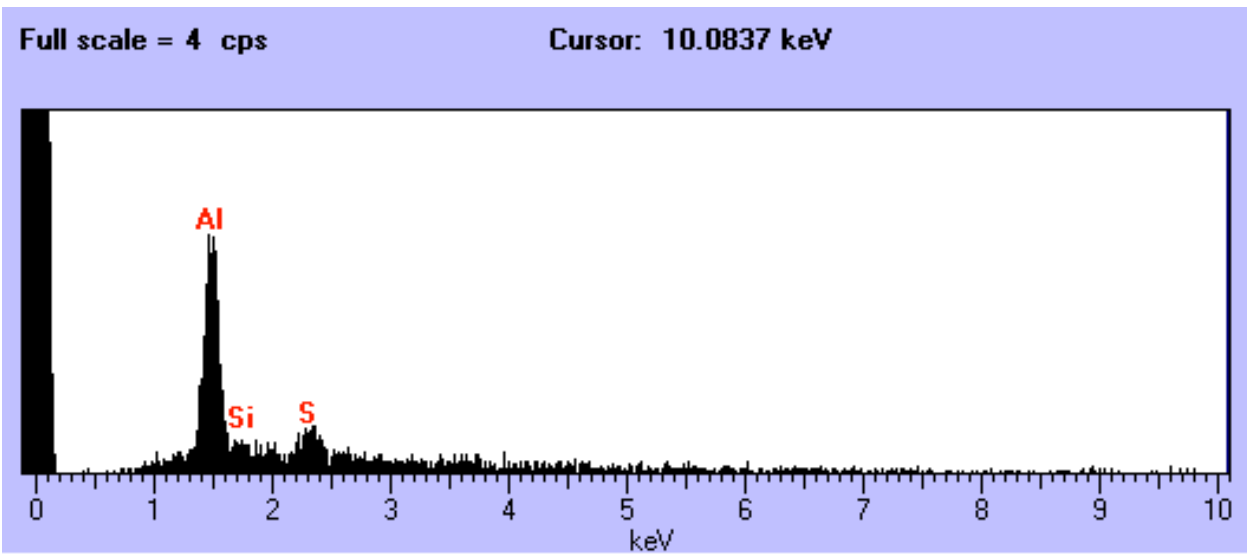

L2047 E37

Size: 22 um
Shape: Irregular
Trans: Translucent
Color: White
Luster: Subvitreous
Type: TCA
Comments: