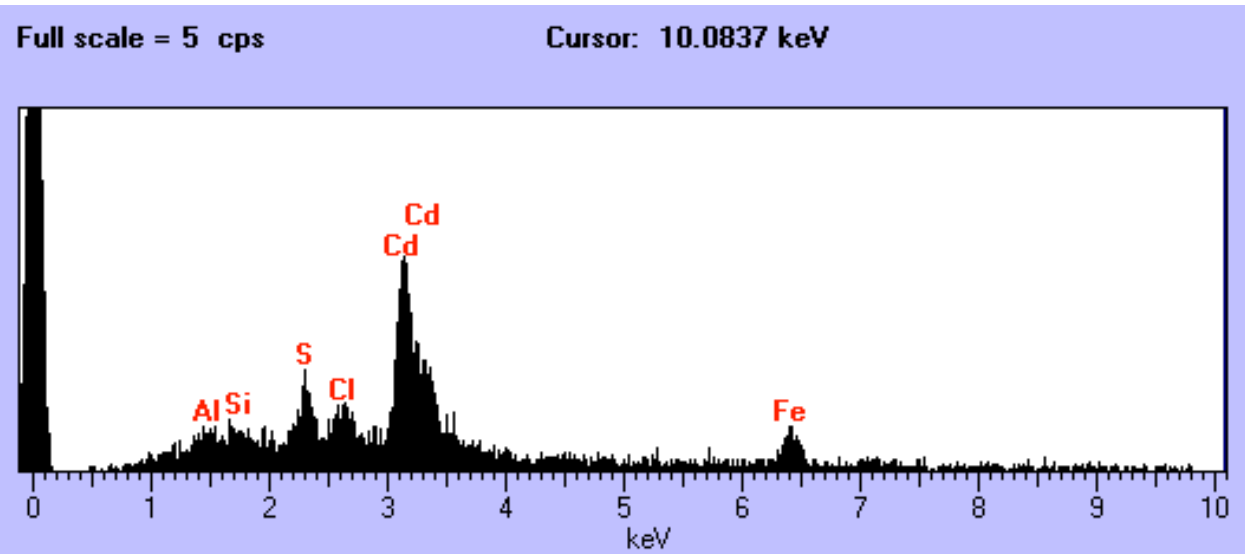

U2099 A15

Size: 1 x 1 um
Shape: Irregular
Trans: Translucent
Color: Orange
Luster: Subvitreous
Type: TCA
Comments: