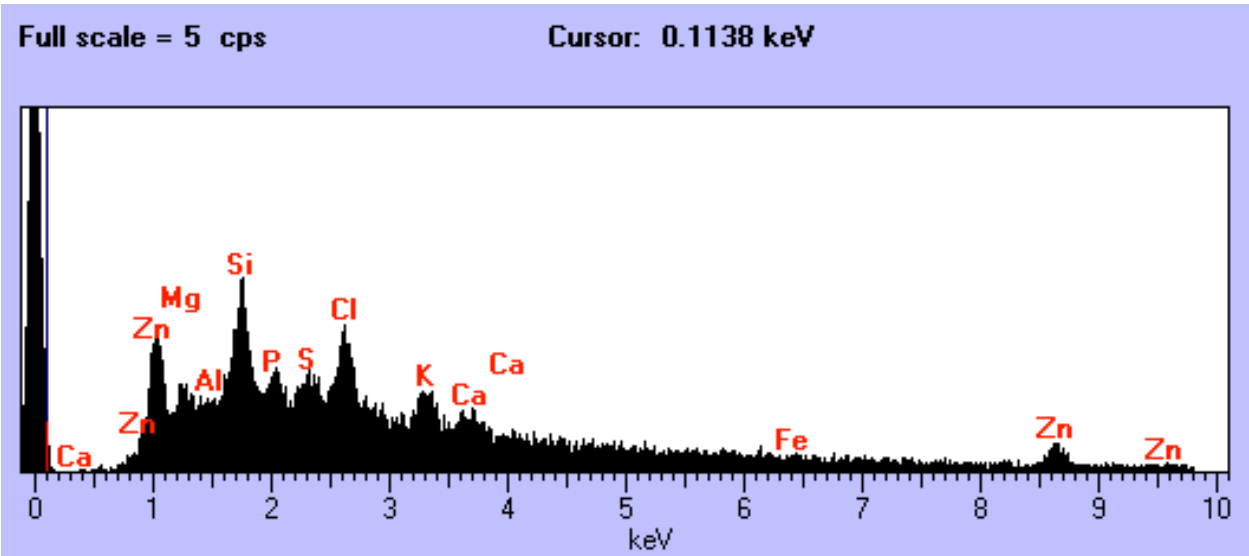

U2098 A2

Size: 15 x 10 um
Shape: Irregular
Trans: Translucent
Color: Colorless
Luster: Vitreous
Type: TCA?
Comments:

U2098 A3

Size: 21 um
Shape: Irregular
Trans: Translucent
Color: White
Luster: Vitreous
Type: TCA
Comments: