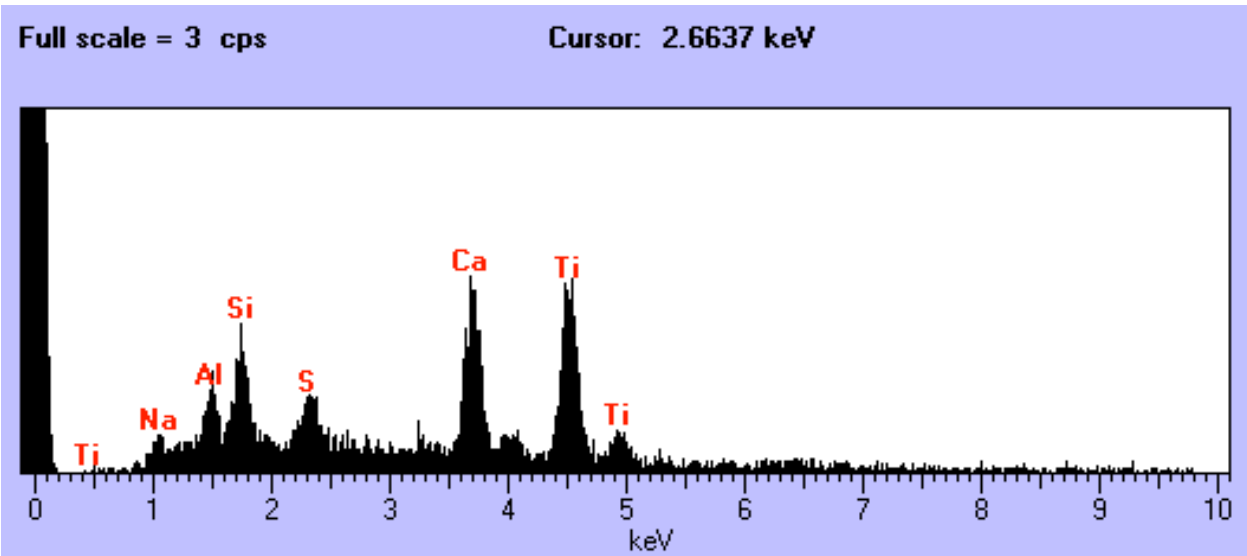

W7190 B3

Size: 45 um
Shape: Sphere
Trans: Translucent
Color: White
Luster: Subvitreous
Type: TCA?
Comments: