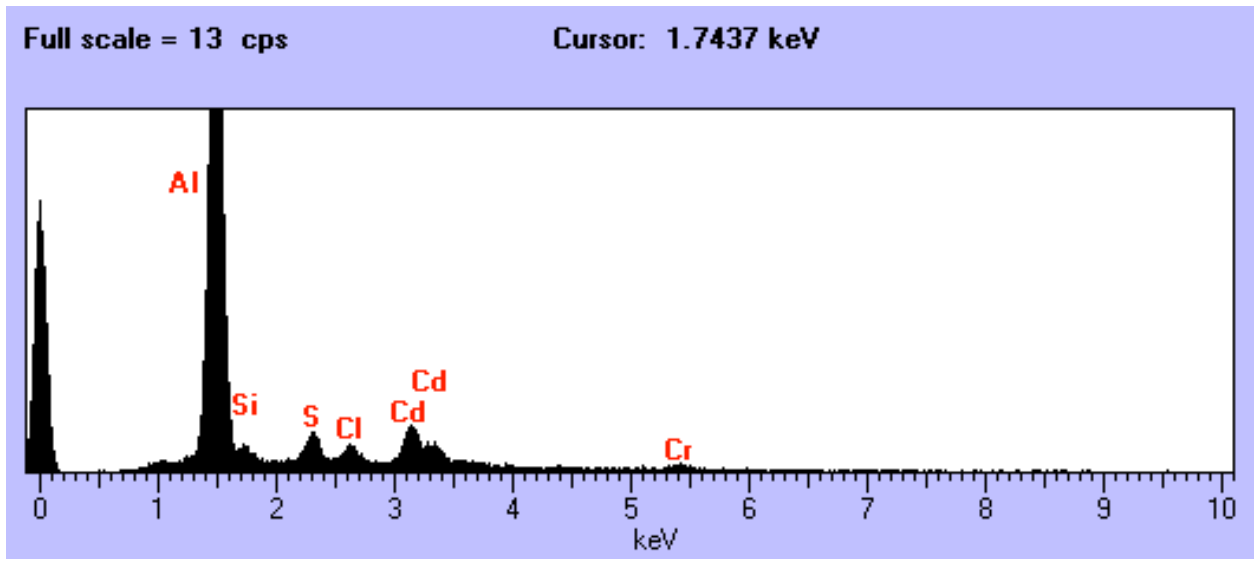

U2099 A11

Size: 25 x 17 um
Shape: Irregular
Trans: Opaque
Color: Silver
Luster: Metallic
Type: TCA
Comments: