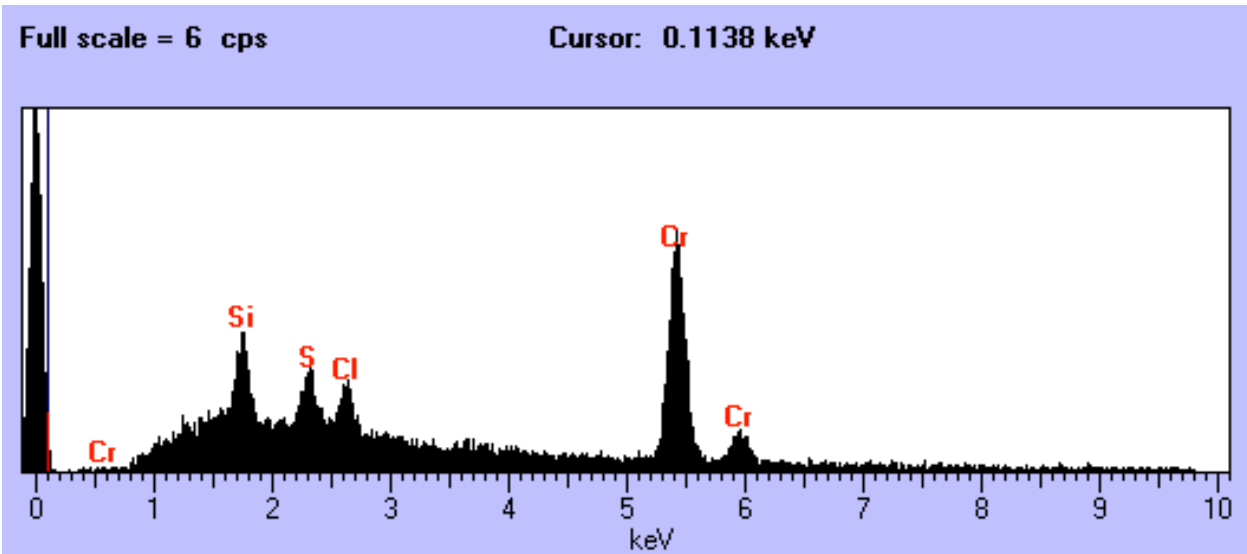

U2098 A11

Size: 9 um
Shape: Irregular
Trans: Translucent
Color: Black
Luster: Subvitreous
Type: TCA
Comments: