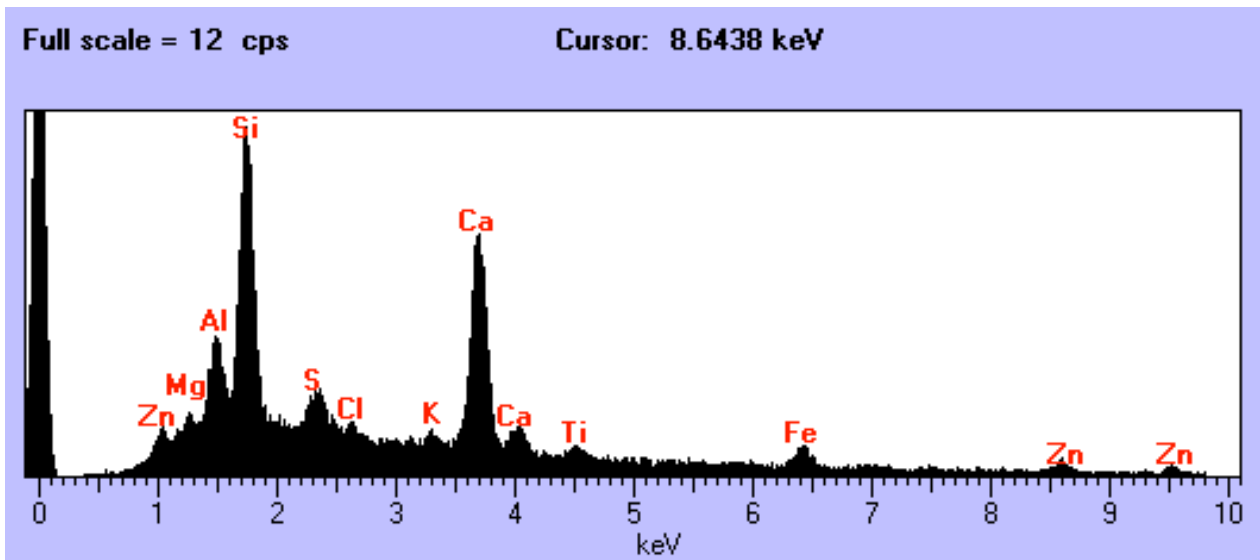

W7190 D39

Size: 8 x 7 um
Shape: Irregular
Trans: Opaque
Color: White
Luster: Black
Type: TCA
Comments: