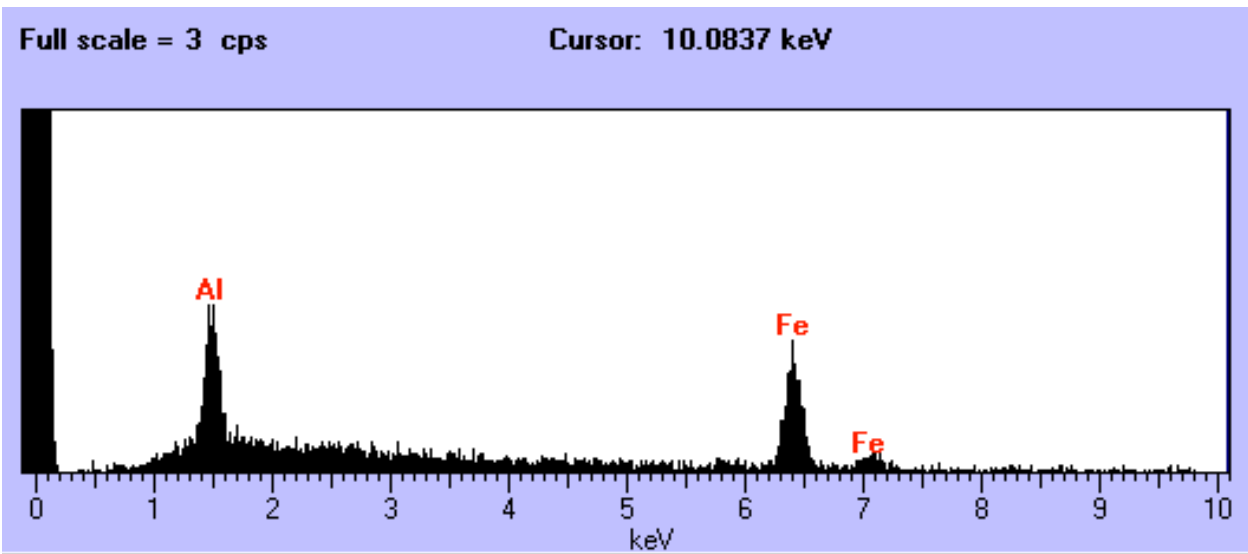

L2047 E21

Size: 15 x 10 um
Shape: Irregular
Trans: Opaque
Color: Black
Luster: Dull/Submetallic
Type: TCA
Comments: