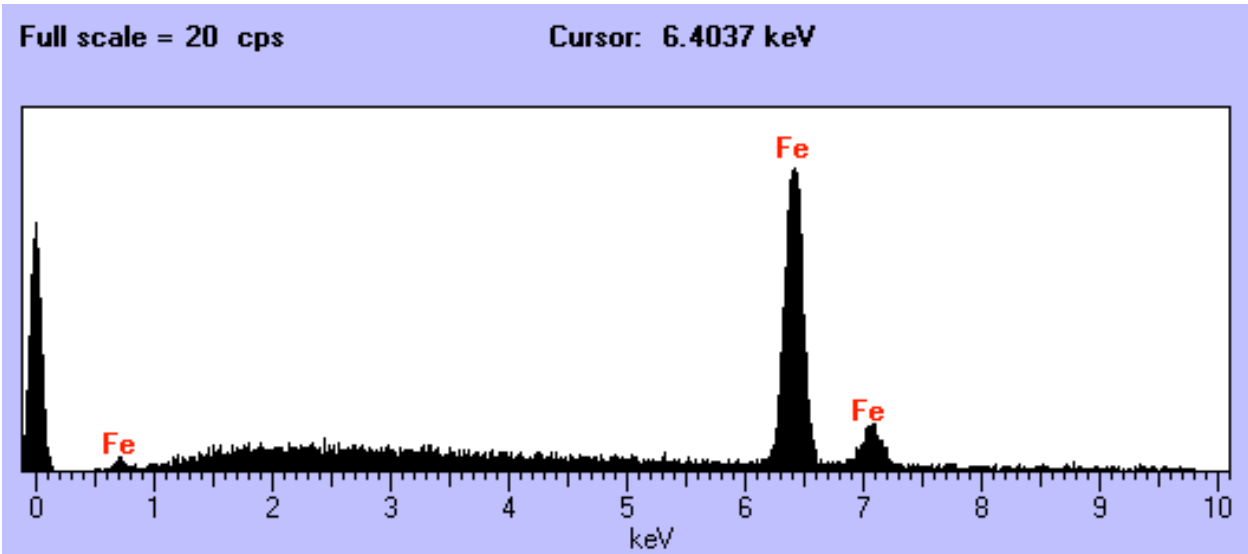

U2097 A14

Size: 10 um
Shape: Sphere
Trans: Opaque
Color: Black
Luster: Dull/Submetallic
Type: TCA?
Comments: