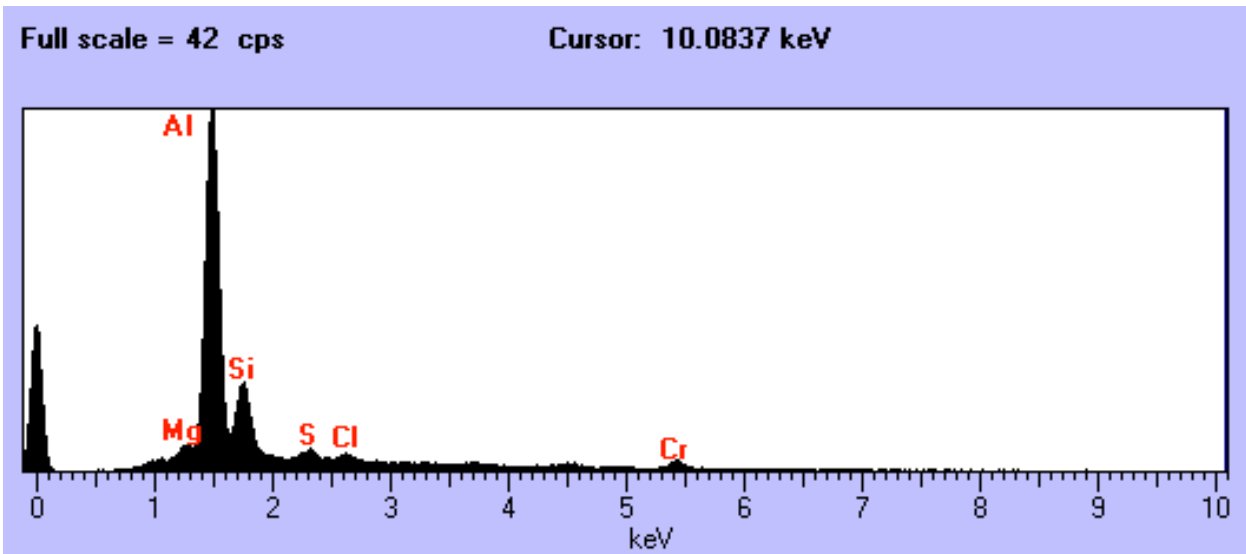

W7190 D42

Size: 14 x 10 um
Shape: Irregular
Trans: Translucent
Color: White
Luster: Dull
Type: TCA
Comments: