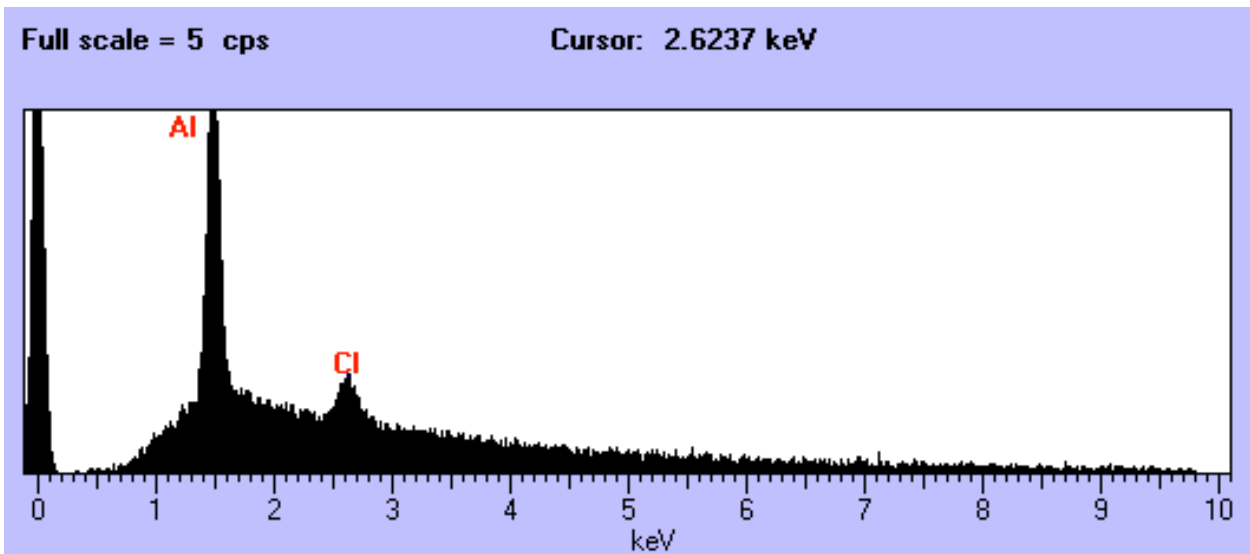

U2098 A1

Size: 17 x 10 um
Shape: Irregular
Trans: Opaque
Color: White
Luster: Pearly
Type: TCA
Comments: