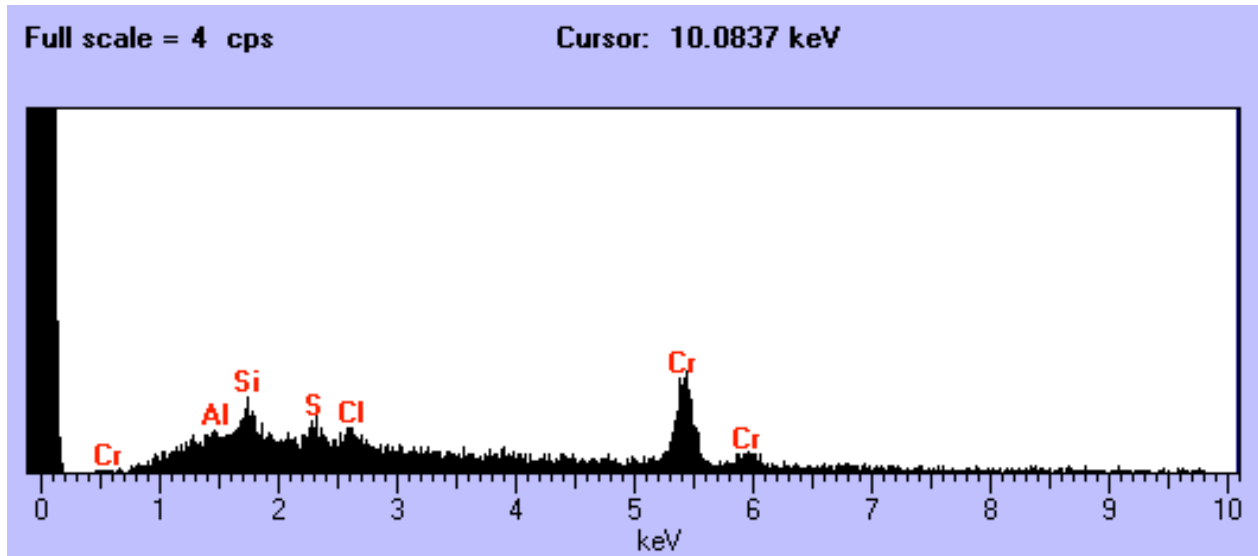

Full scale = 5 cps

Cursor: 10.0837 keV

W7190 E32

Size: 20 x 15 um
Shape: Irregular
Trans: Translucent
Color: White
Luster: Subvitreous
Type: TCA
Comments:

W7190 E34

Size: 10 x 8 um
Shape: Irregular
Trans: Opaque
Color: Black
Luster: Dull
Type: TCA
Comments: