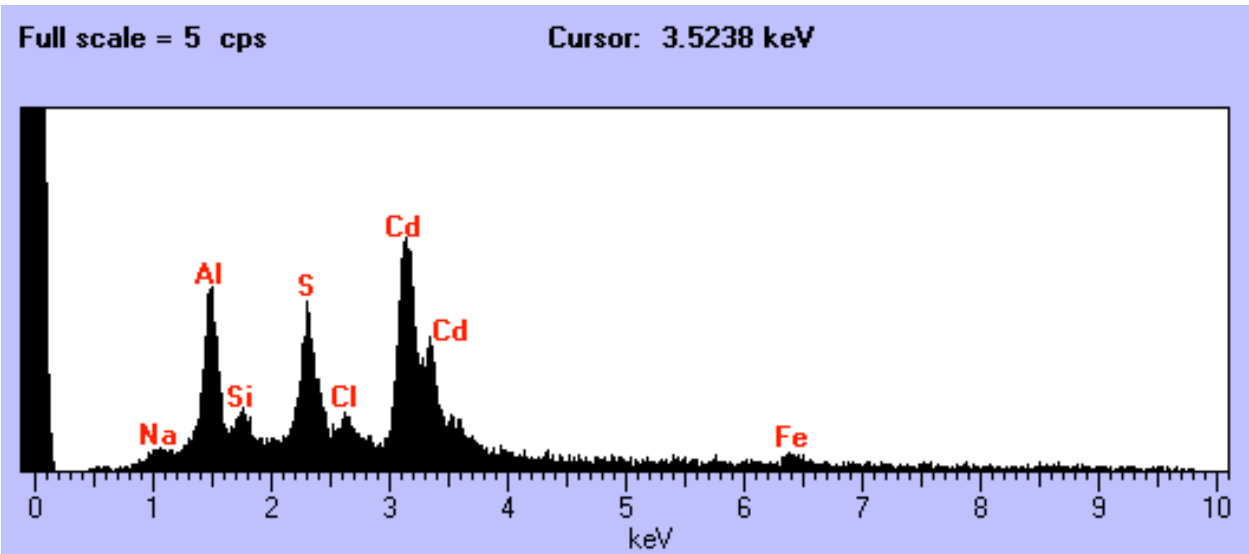

U2098 B24

Size: 22 x 10 um
Shape: Irregular
Trans: Transparent
Color: White
Luster: Vitreous
Type: TCA
Comments: