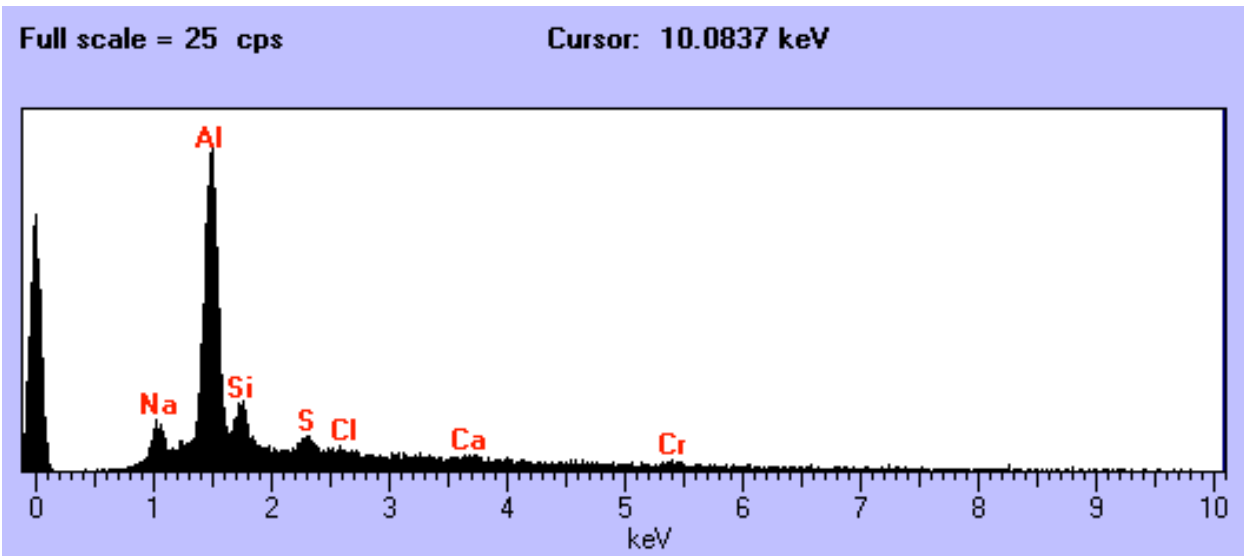

W7190 D17

Size: 20 x 17 um
Shape: Irregular
Trans: Translucent
Color: White
Luster: Pearly
Type: TCA
Comments: