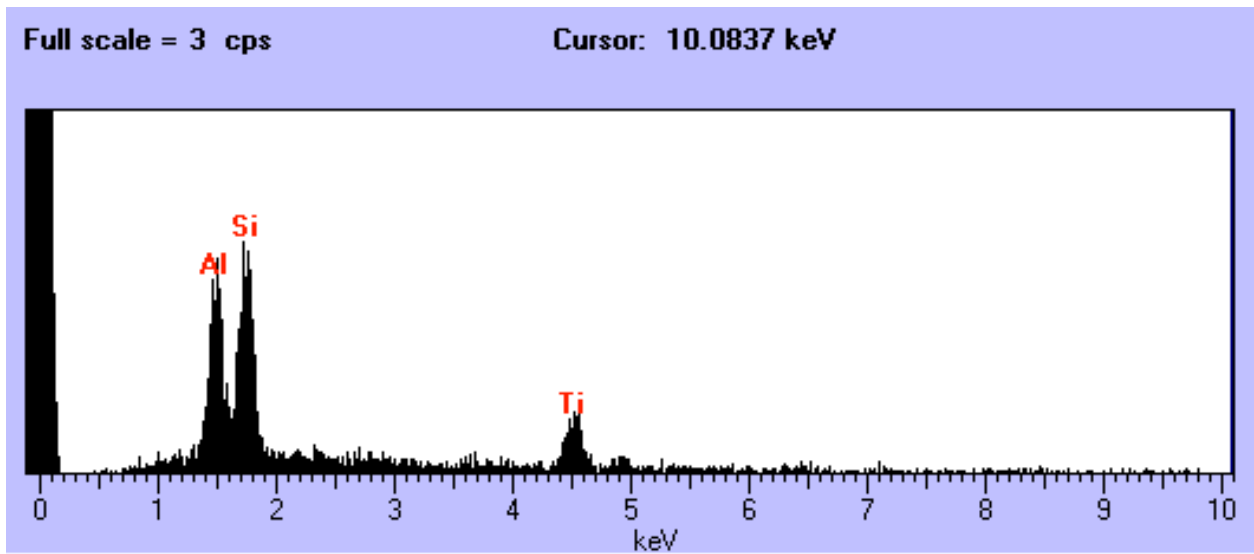

L2047 F34

Size: 15 um
Shape: Irregular
Trans: Translucent
Color: White
Luster: Subvitreous
Type: TCA
Comments: