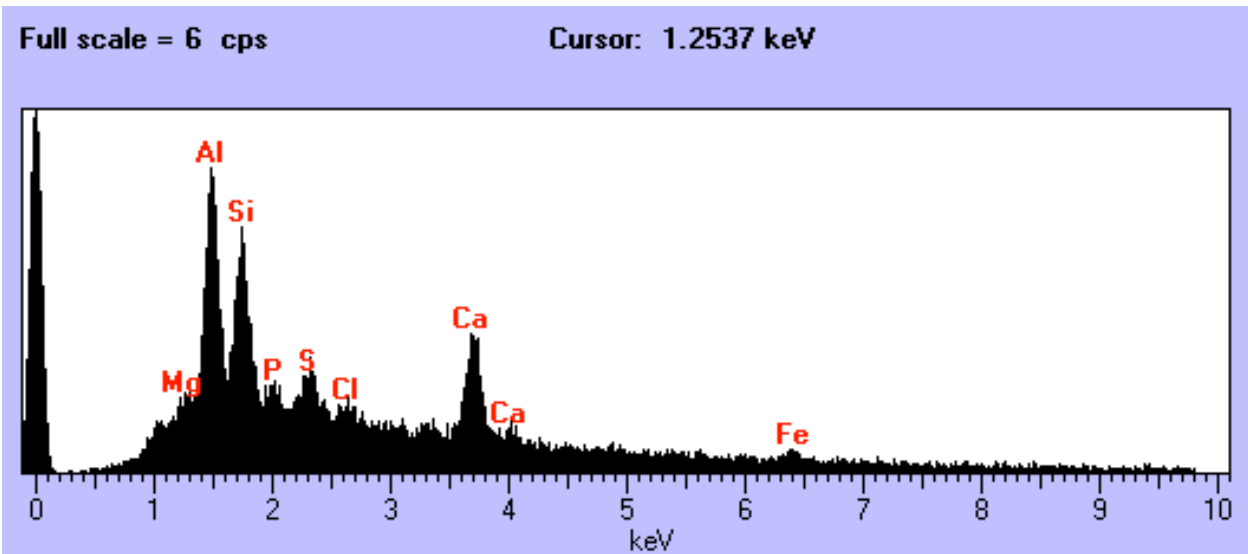

U2098 A2

Size: 15 x 10 um
Shape: Irregular
Trans: Translucent
Color: Colorless
Luster: Vitreous
Type: TCA?
Comments: