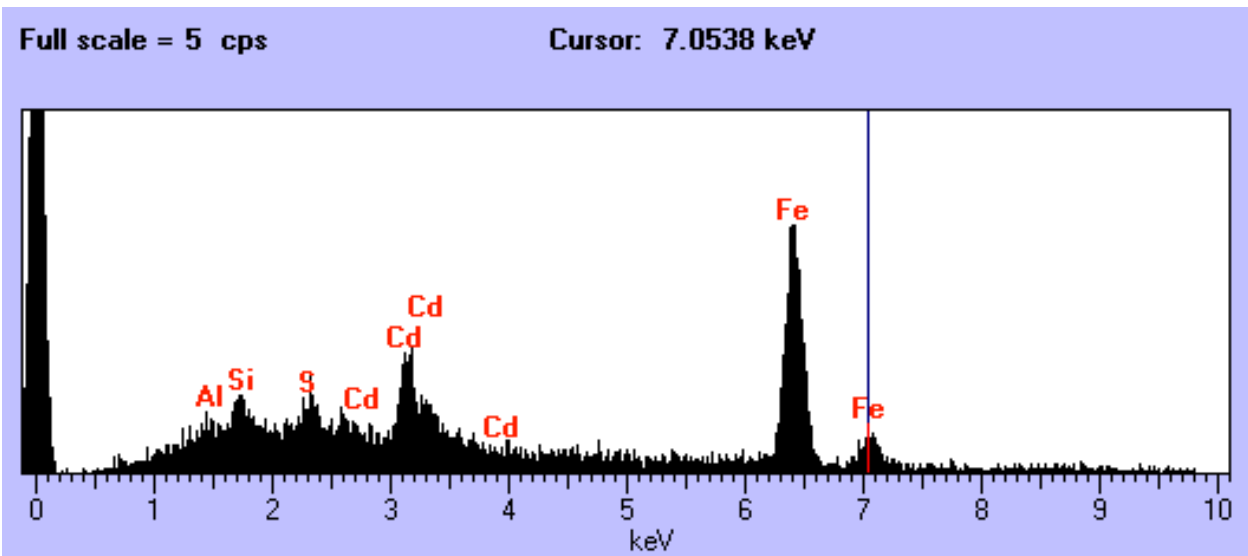

U2100 A16

Size: 18 x 15 um
Shape: Irregular
Trans: Translucent
Color: White
Luster: Subvitreous
Type: TCA
Comments: