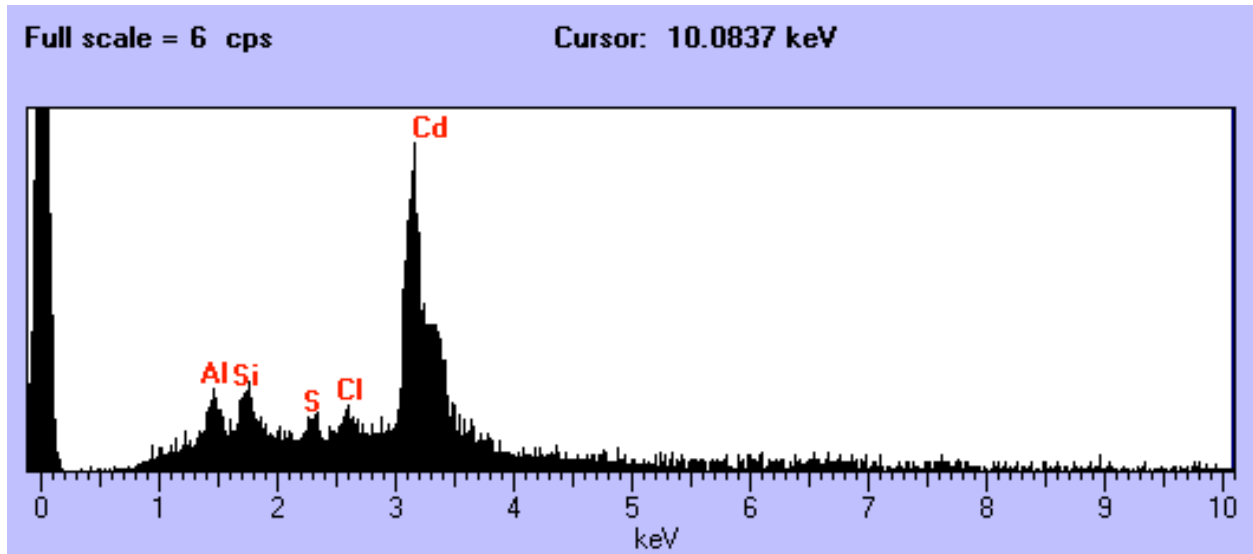

U2099 A14

Size: 10 x 8 um
Shape: Irregular
Trans: Translucent
Color: White
Luster: Subvitreous
Type: TCA
Comments: