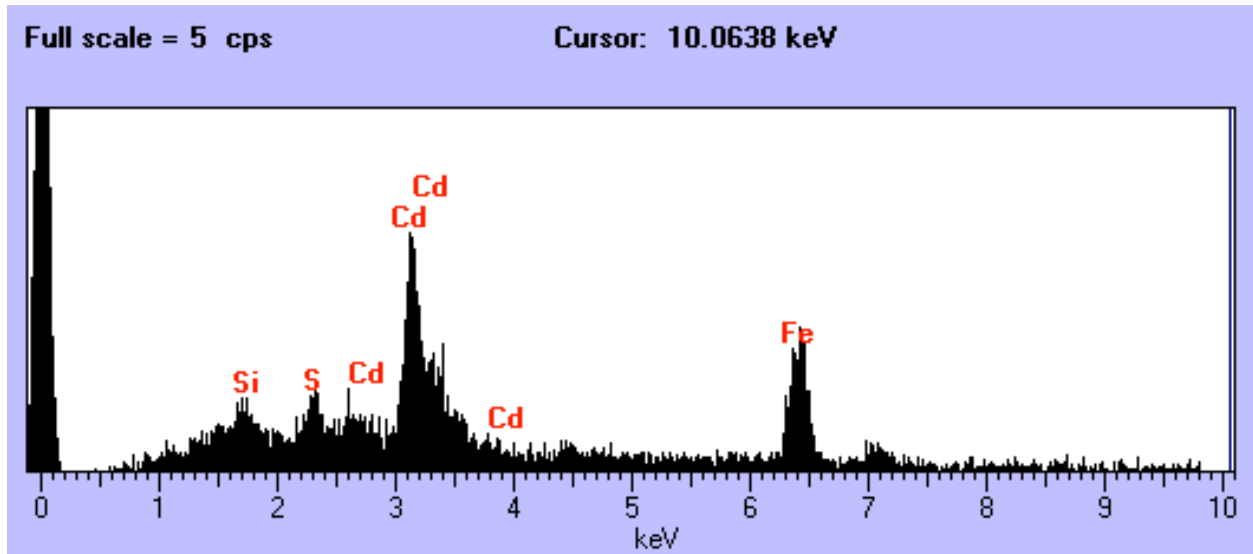

U2100 A12

Size: 20 x 13 um
Shape: Irregular
Trans: Translucent
Color: Yellow
Luster: Subvitreous
Type: TCA
Comments:

U2100 A13

Size: 27 x 10 um
Shape: Irregular
Trans: Translucent
Color: White
Luster: Subvitreous
Type: TCA
Comments: