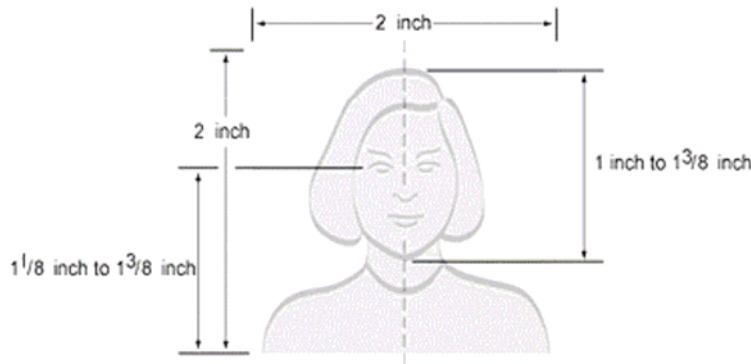

- ✓ Two (2) identical, unsigned, **color** photographs taken within the past six months.
- ✓ Photograph **background** must be **white** or off-white.
- ✓ Square images, exactly 2 x 2 inches (5 x 5 centimeters).
- ✓ The customer's head, measured from the bottom of the chin to the top of the hair, should be between 1 inch and 1-3/8 inches (2.5 – 3.5 centimeters). The head should be centered in the photo. The head of the person being photographed should not be tilted up, down or to the side. It should cover about 50% of the area of the photo.