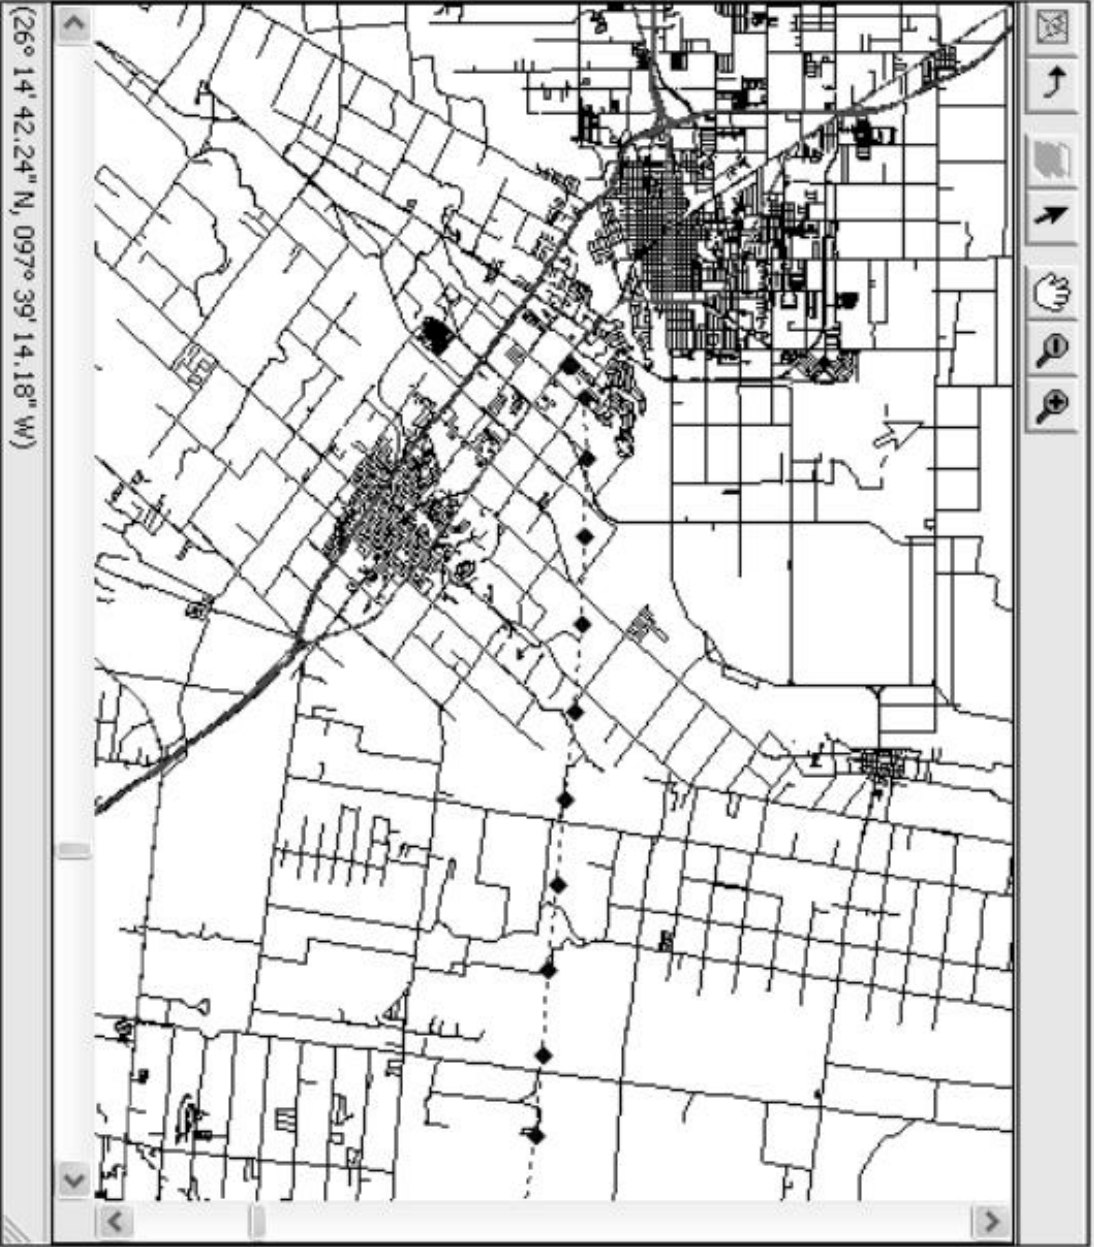

PLAYBACK

GET ROUTE

Enter the date, vehicle# and company name to playback

Date

02/05/08

Vehicle #

vac1

Company

South Texas Er

GET ROUTE

☐ Auto Zoom

☒ Arrow Link

☒ Show All Vehicle Icons

Show Complete Route

Clear

q	Start Time	Lat/Lon	Address
341	20:47:29	26° 08' 54.78" N, 097°	
341	20:47:59	26° 08' 42.12" N, 097°	
341	20:48:28	26° 08' 32.82" N, 097°	
341	20:48:58	26° 08' 20.40" N, 097°	
341	20:49:27	26° 08' 10.20" N, 097°	
341	20:49:56	26° 08' 01.20" N, 097°	
341	20:50:26	26° 07' 51.60" N, 097°	
341	20:50:56	26° 07' 42.66" N, 097°	
341	20:51:26	26° 07' 36.06" N, 097°	
341	20:51:55	26° 07' 30.72" N, 097°	
341	20:52:24	26° 07' 28.50" N, 097°	
341	20:52:54	26° 07' 36.48" N, 097°	
341	20:53:24	26° 08' 22.32" N, 097°	
341	20:53:54	26° 08' 30.00" N, 097°	

<< Rewind

STOP

>> Play