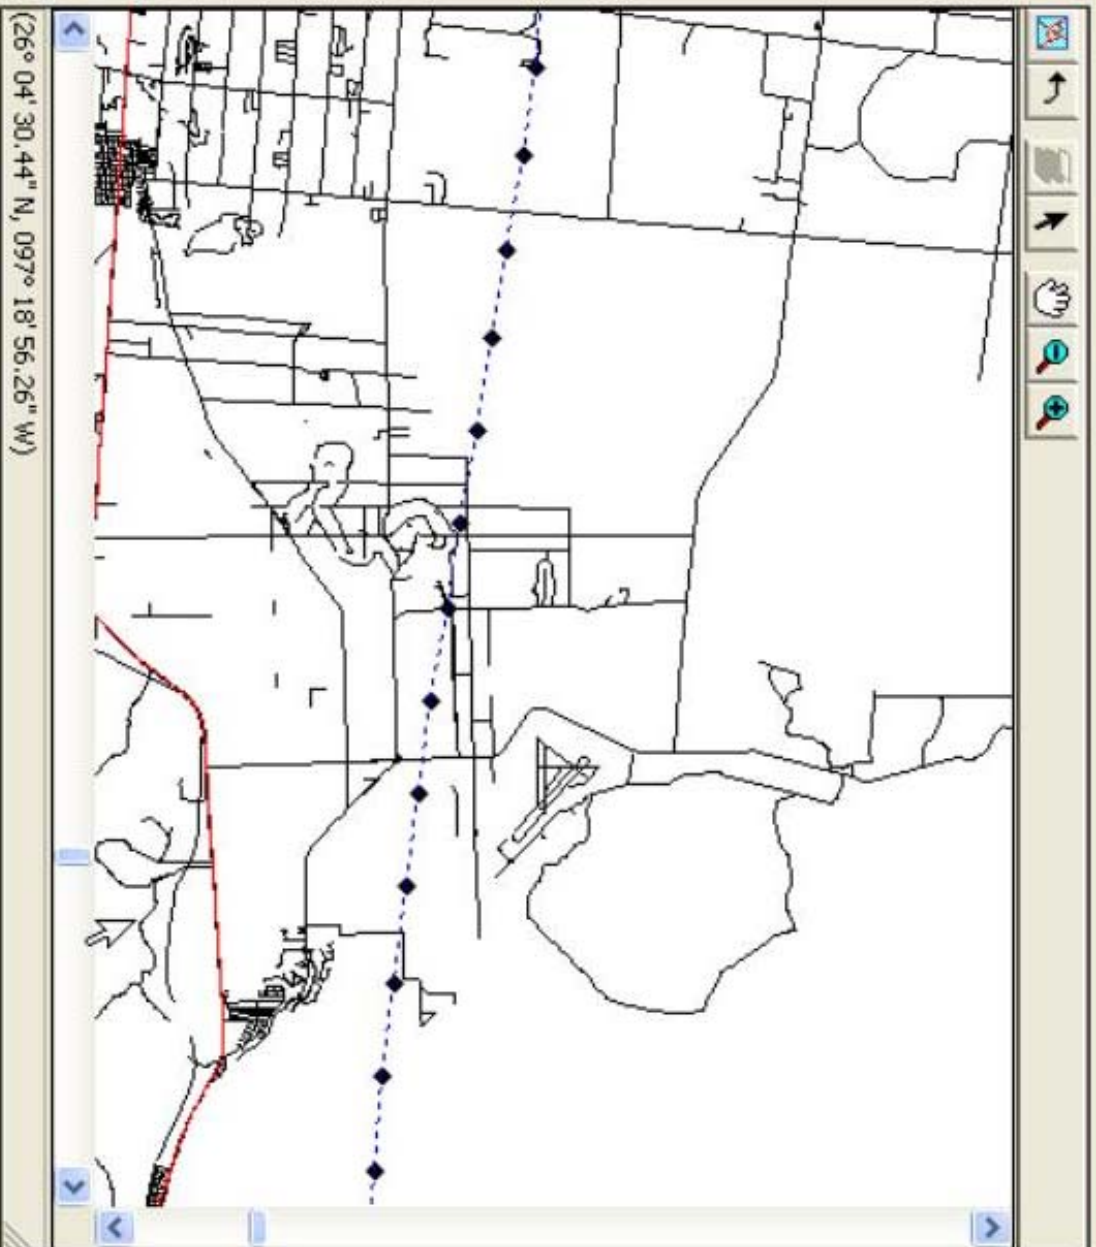

GET ROUTE

Enter the date, vehicle# and company name to playback

Date

02/05/08

Vehicle #

vac1

Company

South Texas Er

GET ROUTE

☐ Auto Zoom

☒ Arrow Link

☒ Show All Vehicle Icons

Show Complete Route

Clear

q	Start Time	Lat/Lon	Address
341	20:47:29	26° 08' 54.78" N, 097°	
341	20:47:59	26° 08' 42.12" N, 097°	
341	20:48:28	26° 08' 32.82" N, 097°	
341	20:48:58	26° 08' 20.40" N, 097°	
341	20:49:27	26° 08' 10.20" N, 097°	
341	20:49:56	26° 08' 01.20" N, 097°	
341	20:50:26	26° 07' 51.60" N, 097°	
341	20:50:56	26° 07' 42.66" N, 097°	
341	20:51:26	26° 07' 36.06" N, 097°	
341	20:51:55	26° 07' 30.72" N, 097°	
341	20:52:24	26° 07' 28.50" N, 097°	
341	20:52:54	26° 07' 36.48" N, 097°	
341	20:53:24	26° 08' 22.32" N, 097°	
341	20:53:54	26° 08' 30.00" N, 097°	

<< Rewind

STOP

>> Play