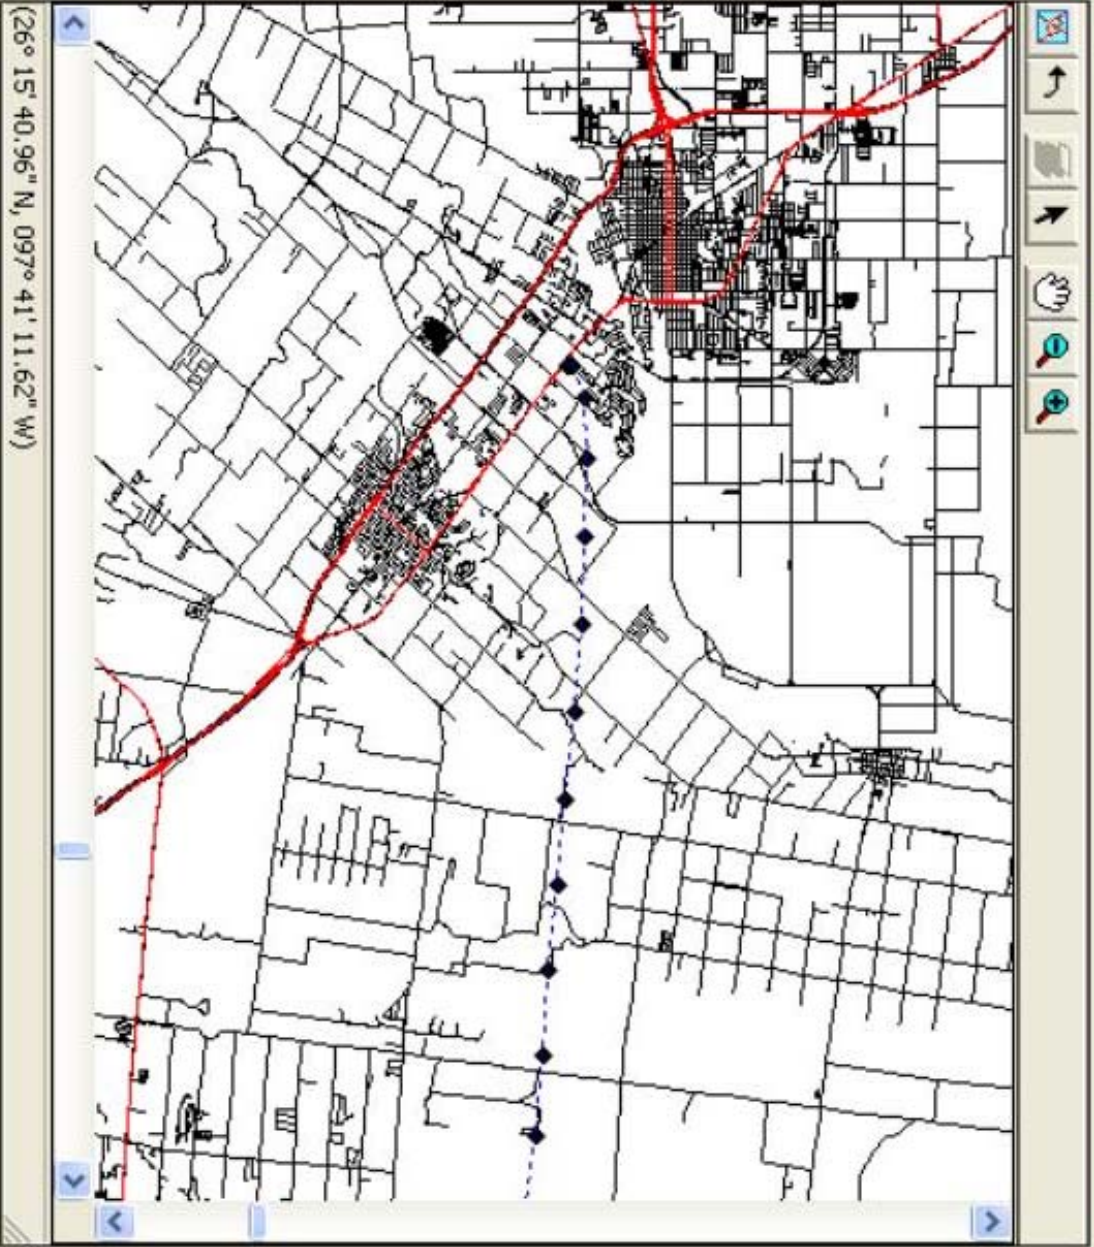

PLAYBACK

GET ROUTE

Enter the date, vehicle# and company name to playback

Date

02/05/08

Vehicle #

vac1

Company

South Texas Er

GET ROUTE

☐ Auto Zoom

☒ Arrow Link

☒ Show All Vehicle Icons

Show Complete Route

Clear

q	Start Time	Lat/Long	Address
341	20:47:29	26° 08' 54.78" N, 097°	
341	20:47:59	26° 08' 42.12" N, 097°	
341	20:48:28	26° 08' 32.82" N, 097°	
341	20:48:58	26° 08' 20.40" N, 097°	
341	20:49:27	26° 08' 10.20" N, 097°	
341	20:49:56	26° 08' 01.20" N, 097°	
341	20:50:26	26° 07' 51.60" N, 097°	
341	20:50:56	26° 07' 42.66" N, 097°	
341	20:51:26	26° 07' 36.06" N, 097°	
341	20:51:55	26° 07' 30.72" N, 097°	
341	20:52:24	26° 07' 28.50" N, 097°	
341	20:52:54	26° 07' 36.48" N, 097°	
341	20:53:24	26° 08' 22.32" N, 097°	
341	20:53:54	26° 08' 30.00" N, 097°	

<< Rewind

STOP

>> Play