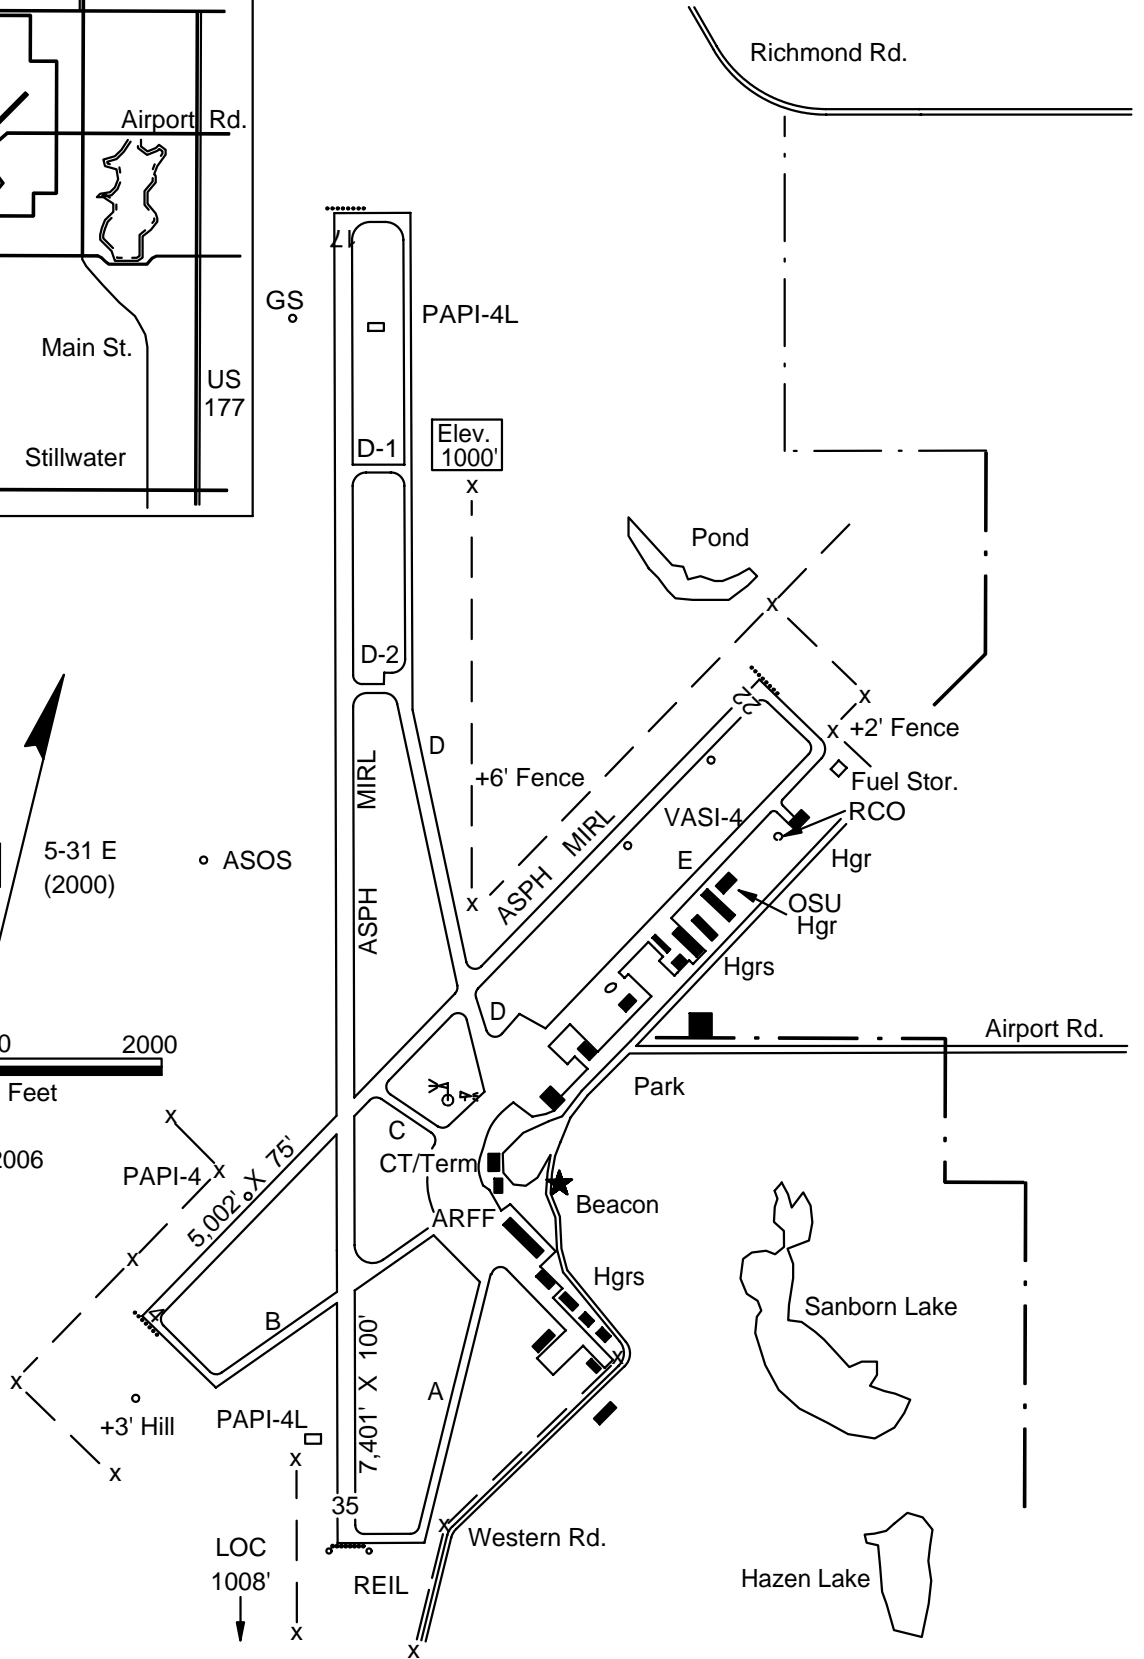

AIRPORT LOCATION

REMARKS:

- 1. Quad. - 7.5 Min. Stillwater North.
- 2. Distance Signs on Rwy's.

Site No. - 19241.A  
 Locn ID - SWO

AIRPORT LAYOUT

5-31 E  
(2000)

ASOS

Scale In Feet

5-18-2006

Sanborn Lake

Hazen Lake