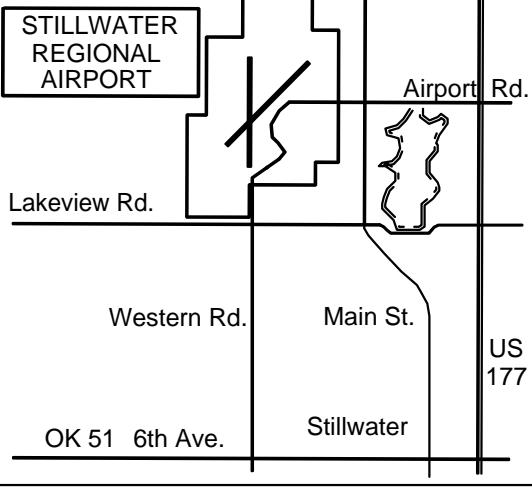

AIRPORT LOCATION

REMARKS:

- 1. Quad. - 7.5 Min. Stillwater North.
- 2. Distance Signs on Rwy's.

Site No. - 19241.A  
 Locn ID - SWO

AIRPORT LAYOUT

5-31 E  
(2000)

ASOS

Scale In Feet