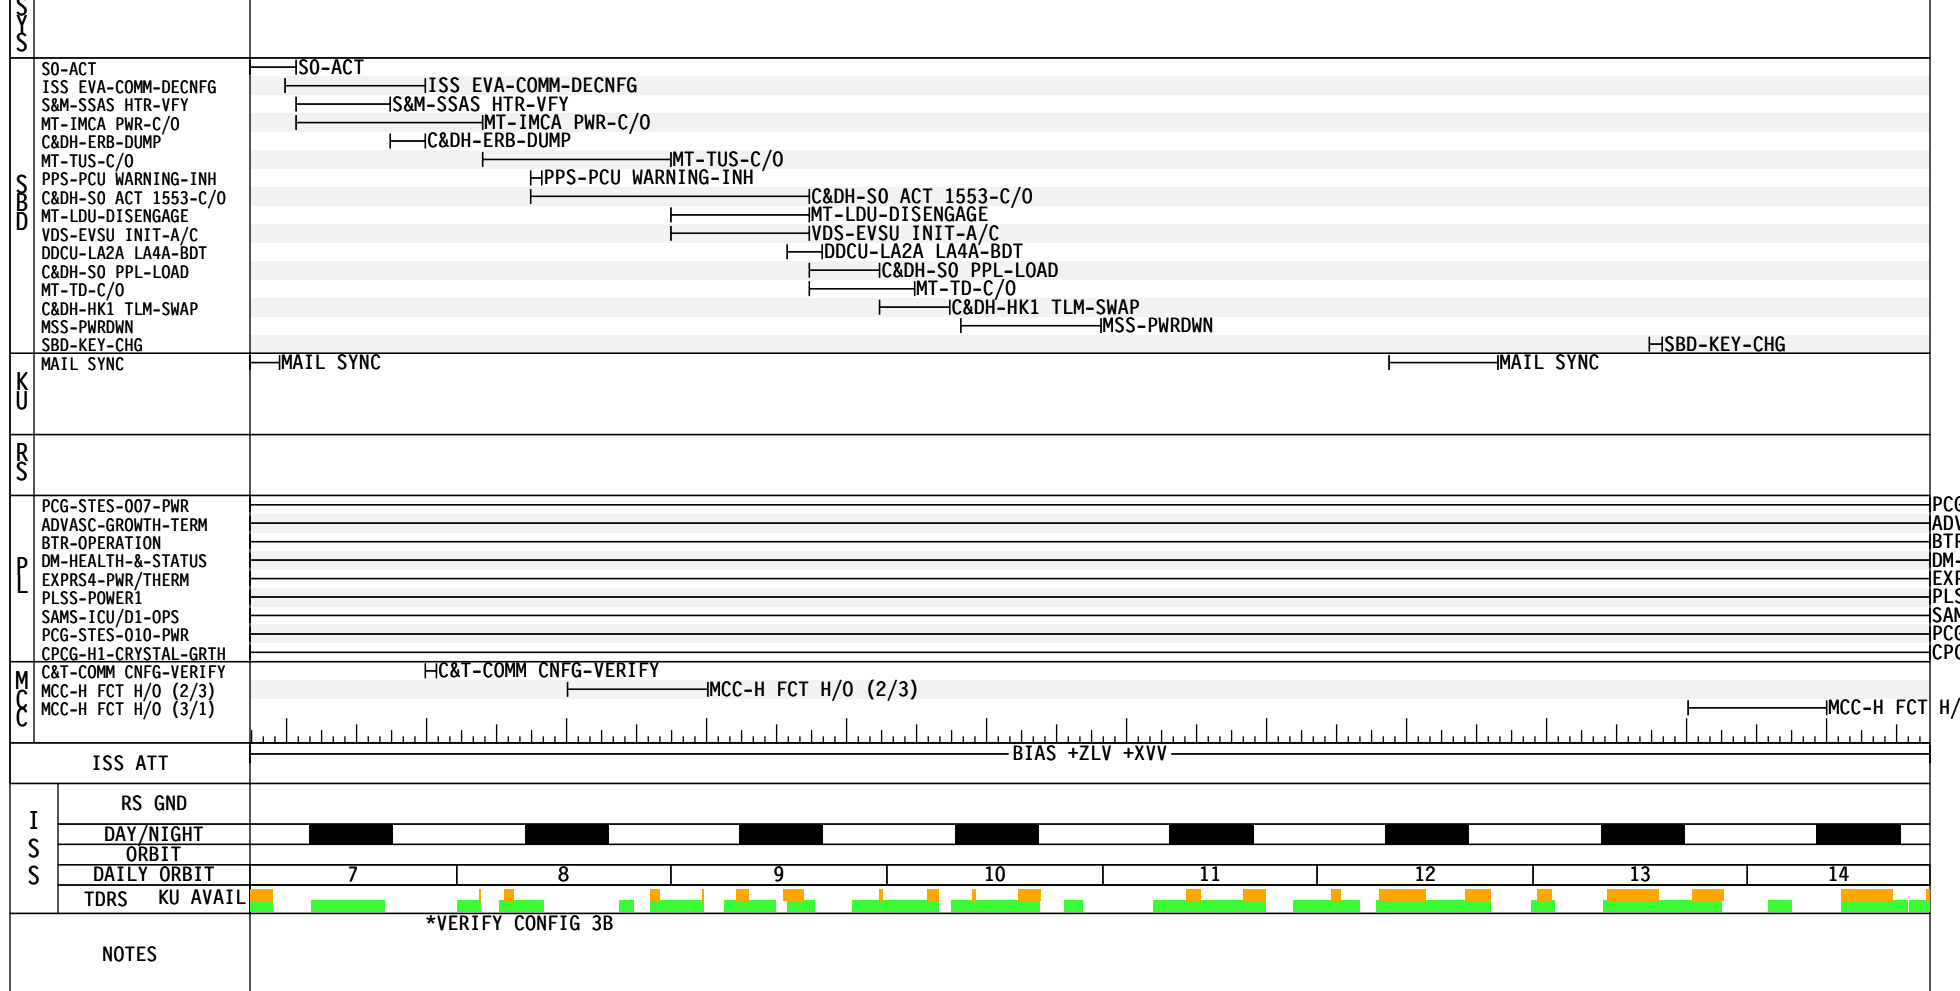

STS-110/8A JOINT MISSION STP

FD04

MCC-H FCT H/O (3/1)