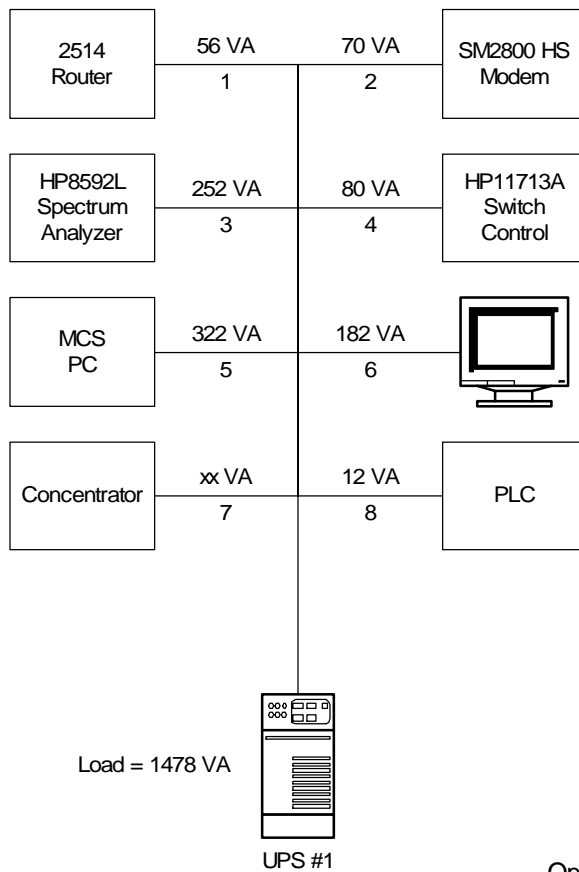

UPS Model
SU2200RM3U

Max Capacity
2200 VA
1600 W

Operational Load = 3.512 KVA

UPS Utilization
(Max Loads)
Version 1.30
December 26, 1997