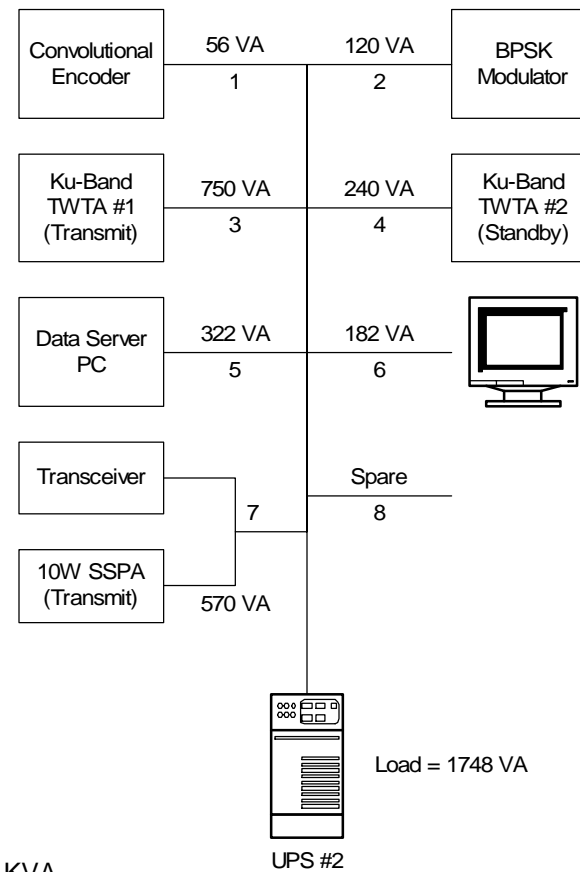

UPS Model
SU2200RM3U

Max Capacity
2200 VA
1600 W

Operational Load = 3.512 KVA

UPS Utilization
(Max Loads)
Version 1.30
December 26, 1997