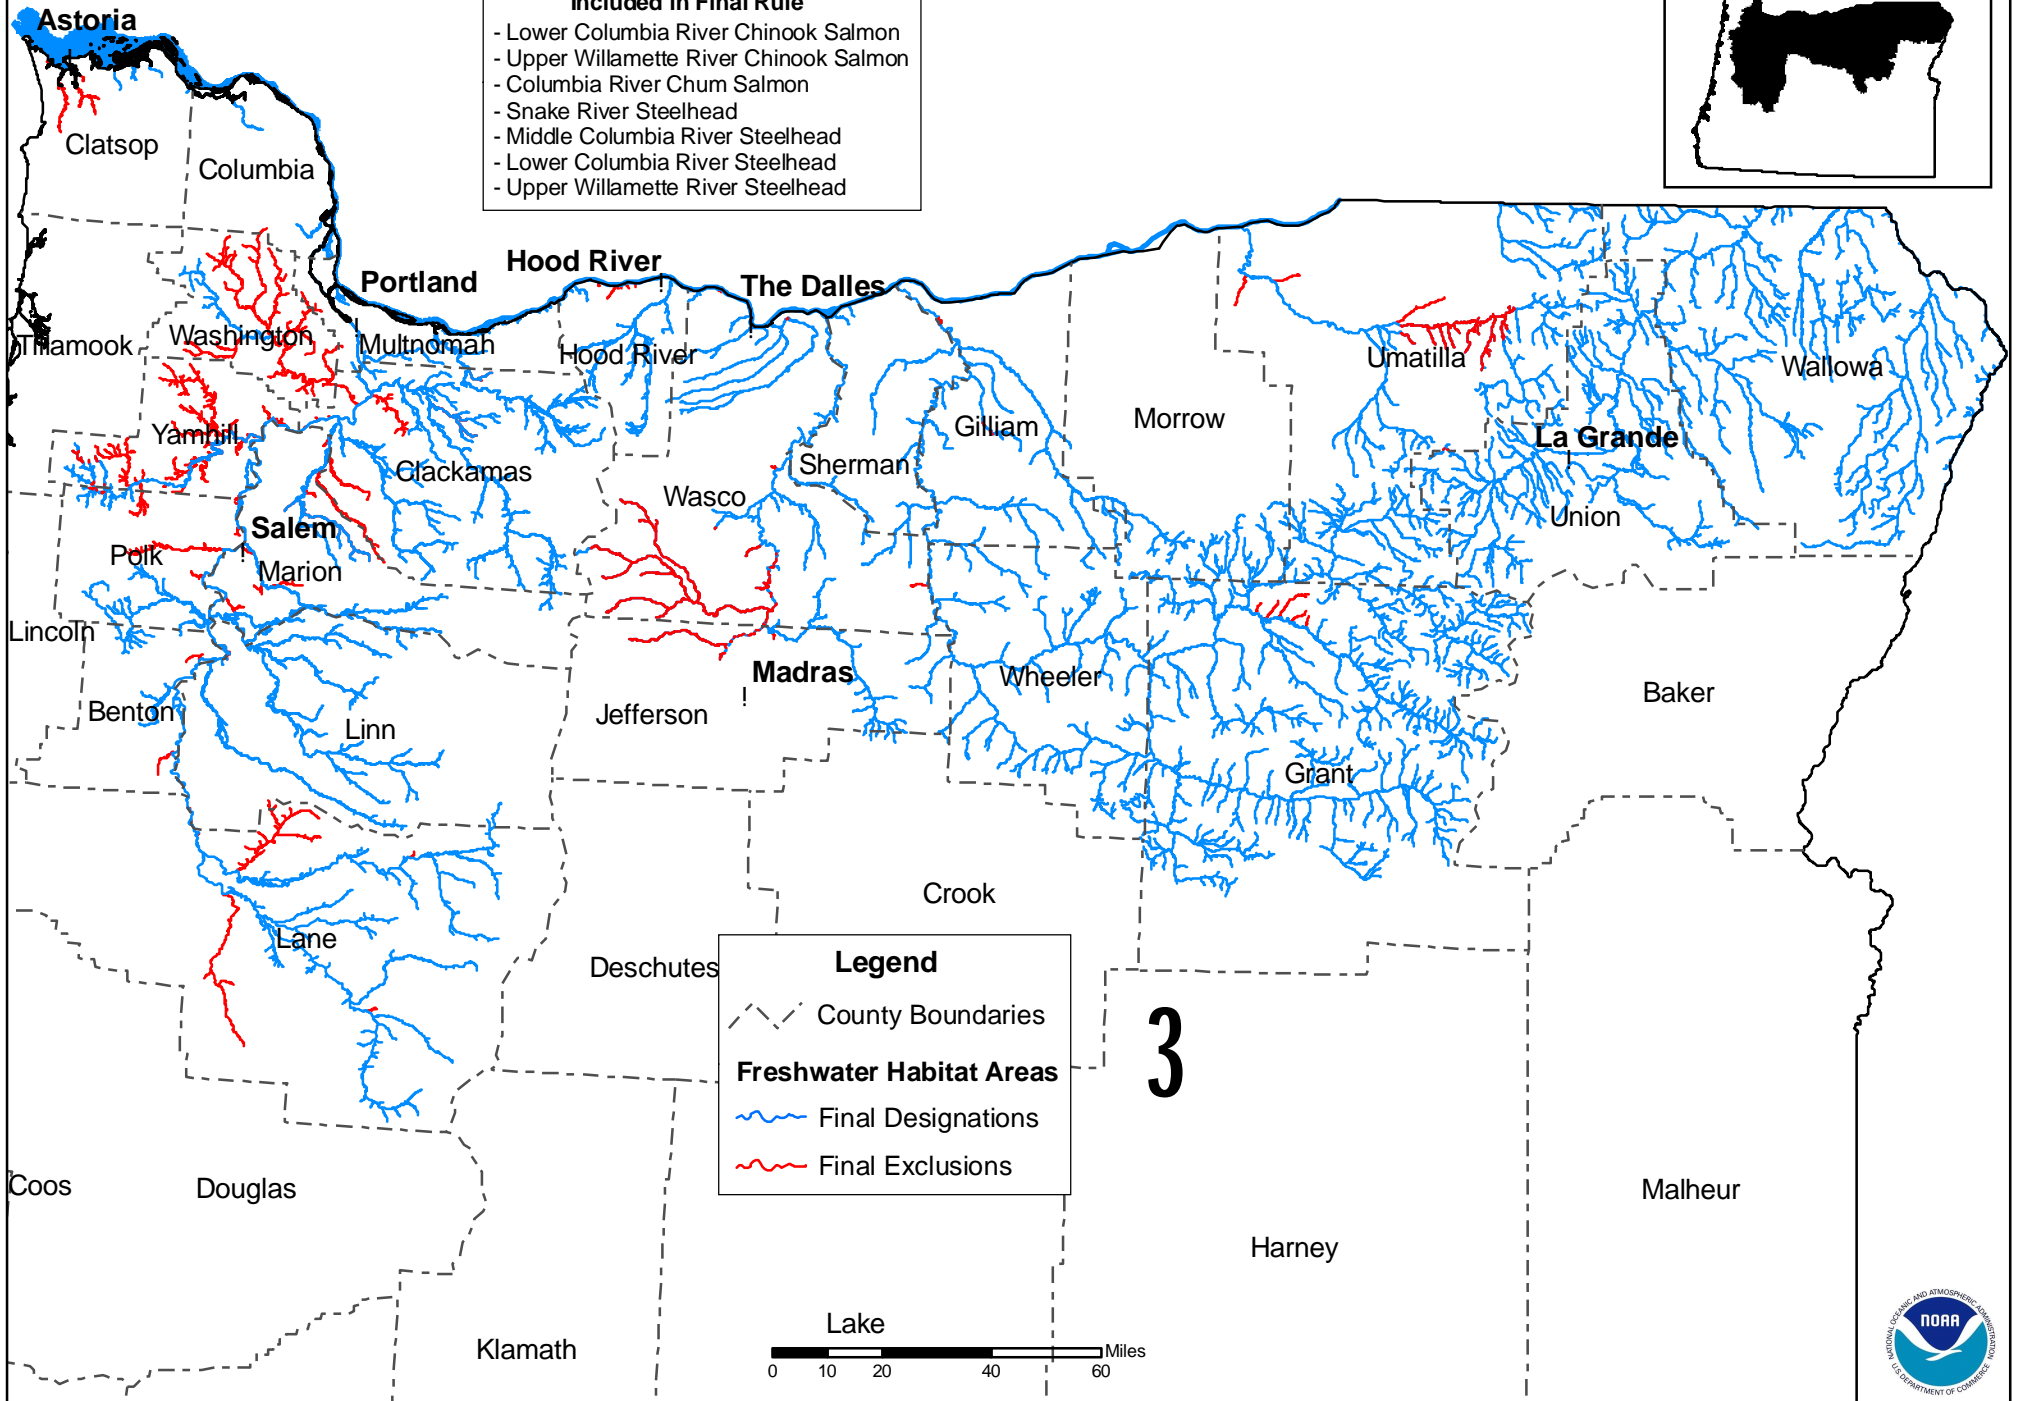

NOAA Fisheries Northwest Region Critical Habitat Designations for West Coast Salmon and Steelhead in Oregon - August 2005

**Oregon Species (ESUs)
Included in Final Rule**

- Lower Columbia River Chinook Salmon
- Upper Willamette River Chinook Salmon
- Columbia River Chum Salmon
- Snake River Steelhead
- Middle Columbia River Steelhead
- Lower Columbia River Steelhead
- Upper Willamette River Steelhead

Area of Detail

Legend

- - - County Boundaries
- Freshwater Habitat Areas**
- ~ Final Designations
- ~ Final Exclusions

3