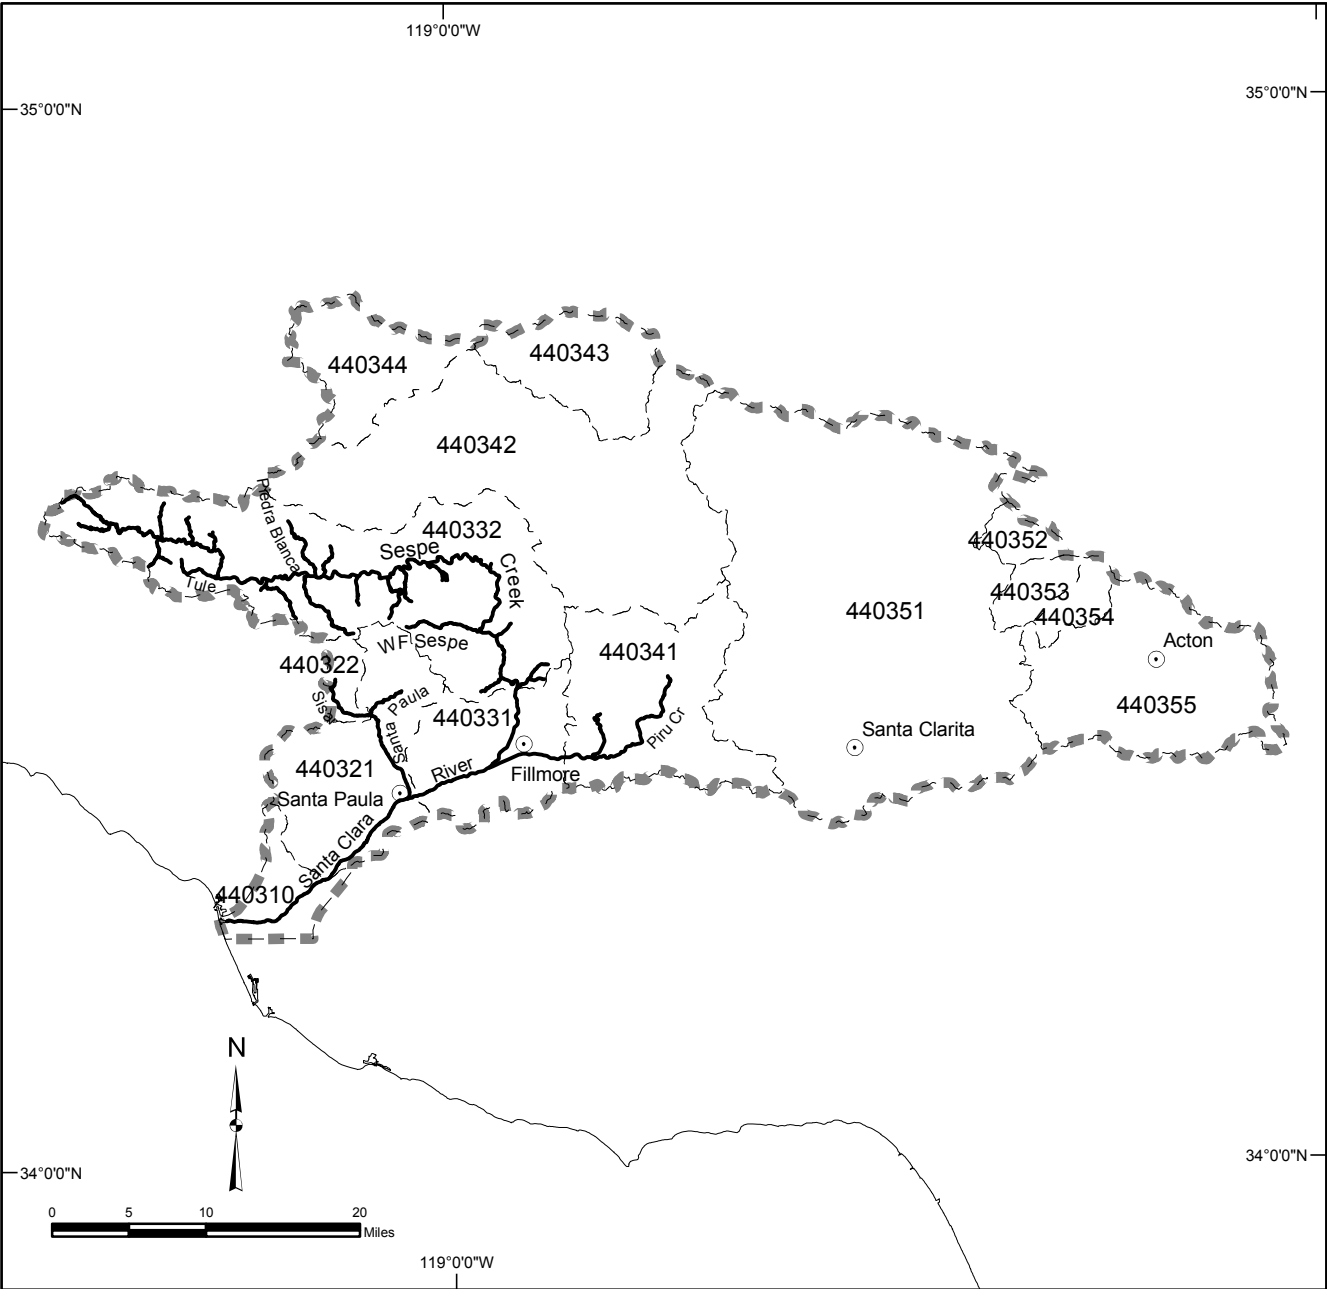

Critical Habitat for the Southern California Steelhead

Santa Clara-Calleguas Hydrologic Unit 4403

- Cities/Towns
- Critical Habitat
- ⋯ Calwater Hydrologic Unit Boundary
- - - Fifth Field Calwater Hydrologic Sub-Area Boundary
- 331210 Fifth Field Calwater Hydrologic Sub-Area Number