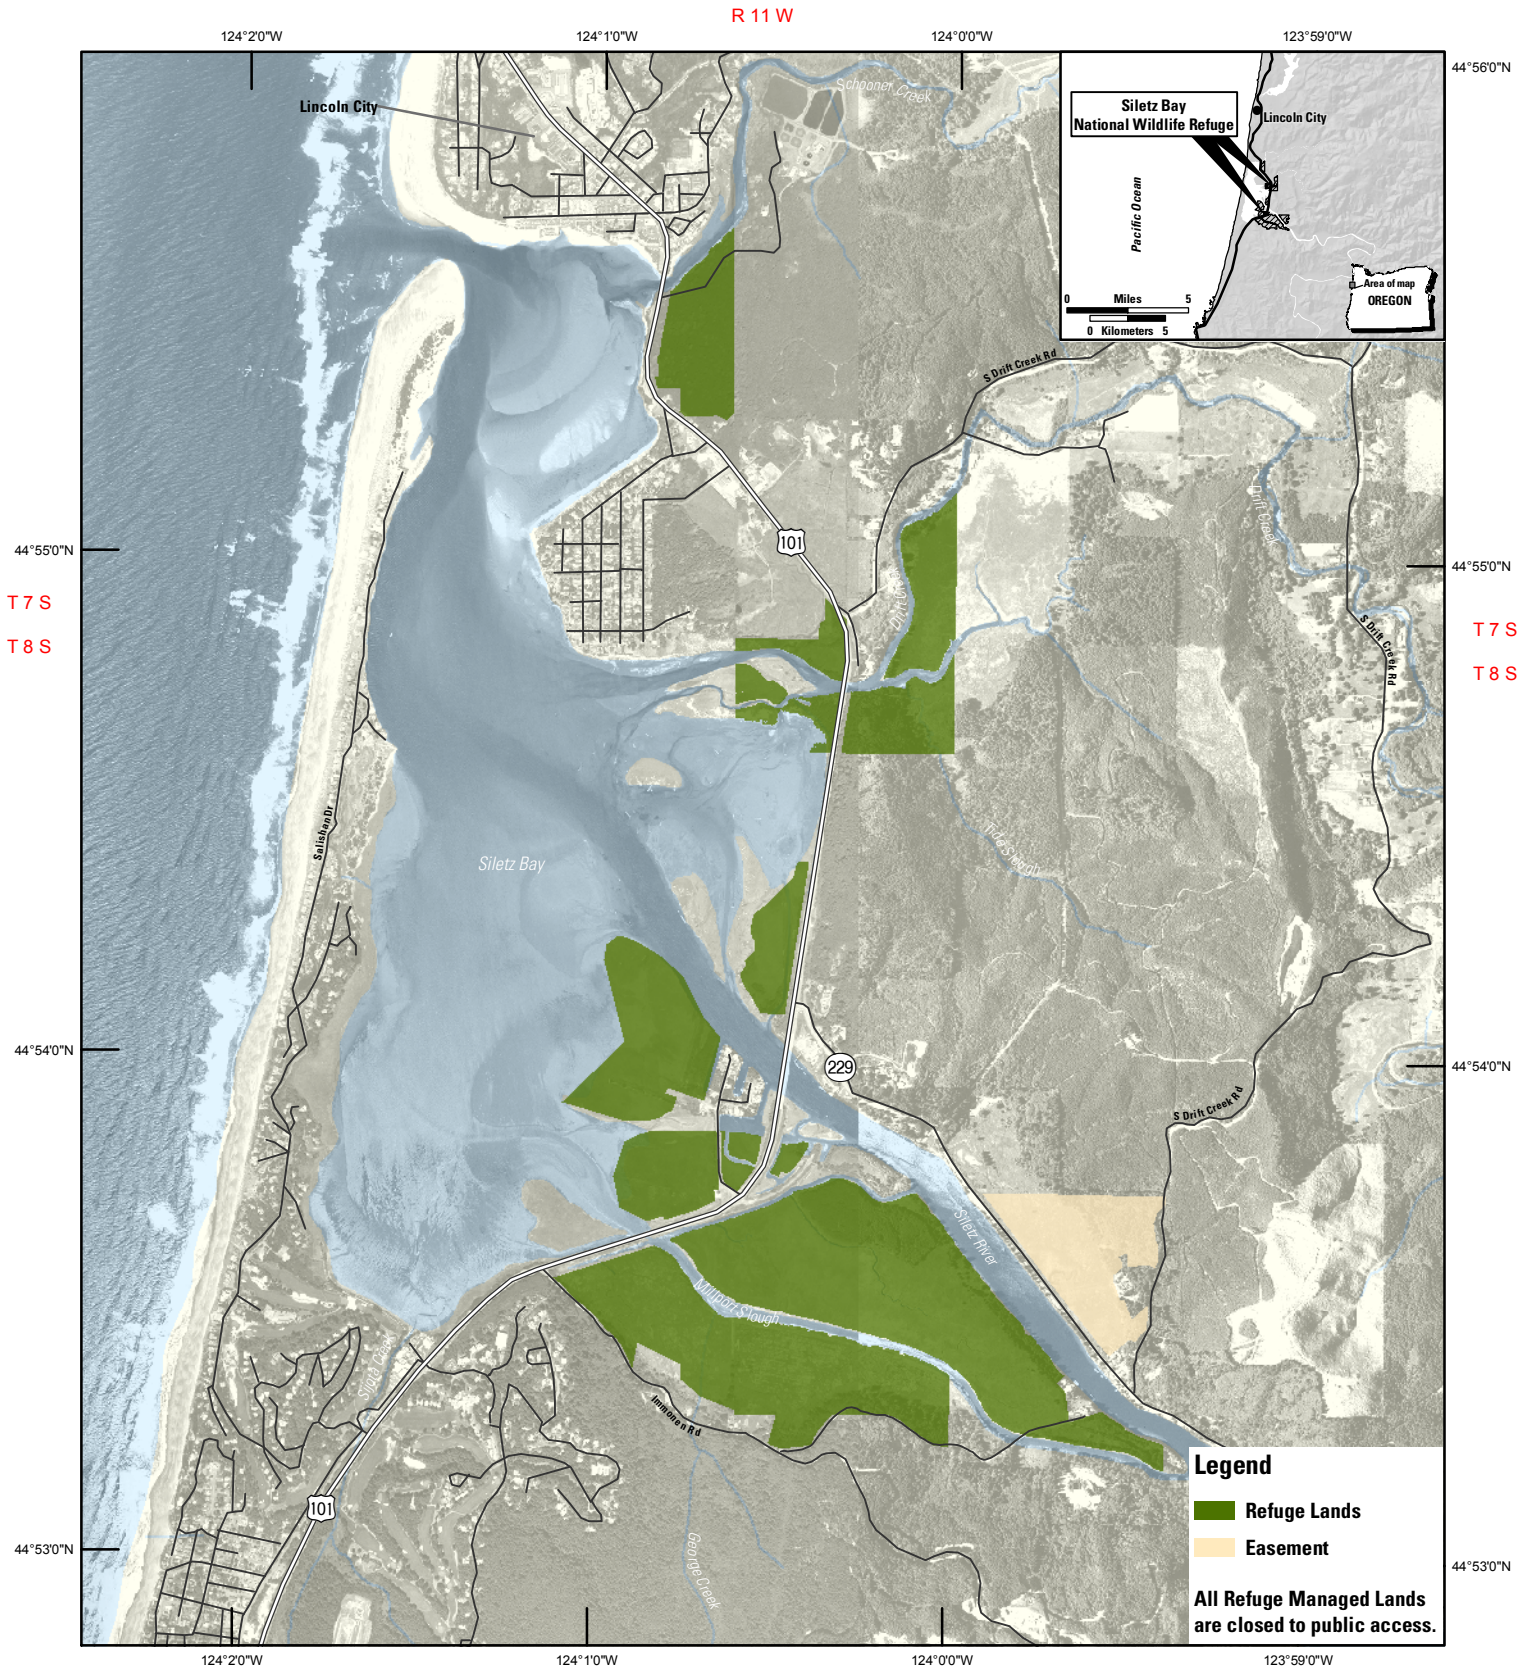

U.S. Fish & Wildlife Service
Siletz Bay National Wildlife Refuge
 Lincoln County, Oregon

Refuge Overview

PRODUCED IN THE DIVISION OF REFUGE PLANNING
 NEWPORT, OREGON
 LAND STATUS CURRENT TO: 11/6/07
 MAP DATE: 11/16/07
 BASEMAP: 2005 NAIP IMAGERY
 MERIDIAN: WILLAMETTE
 FILE: SLZ_PUBLIC_11107.MXD