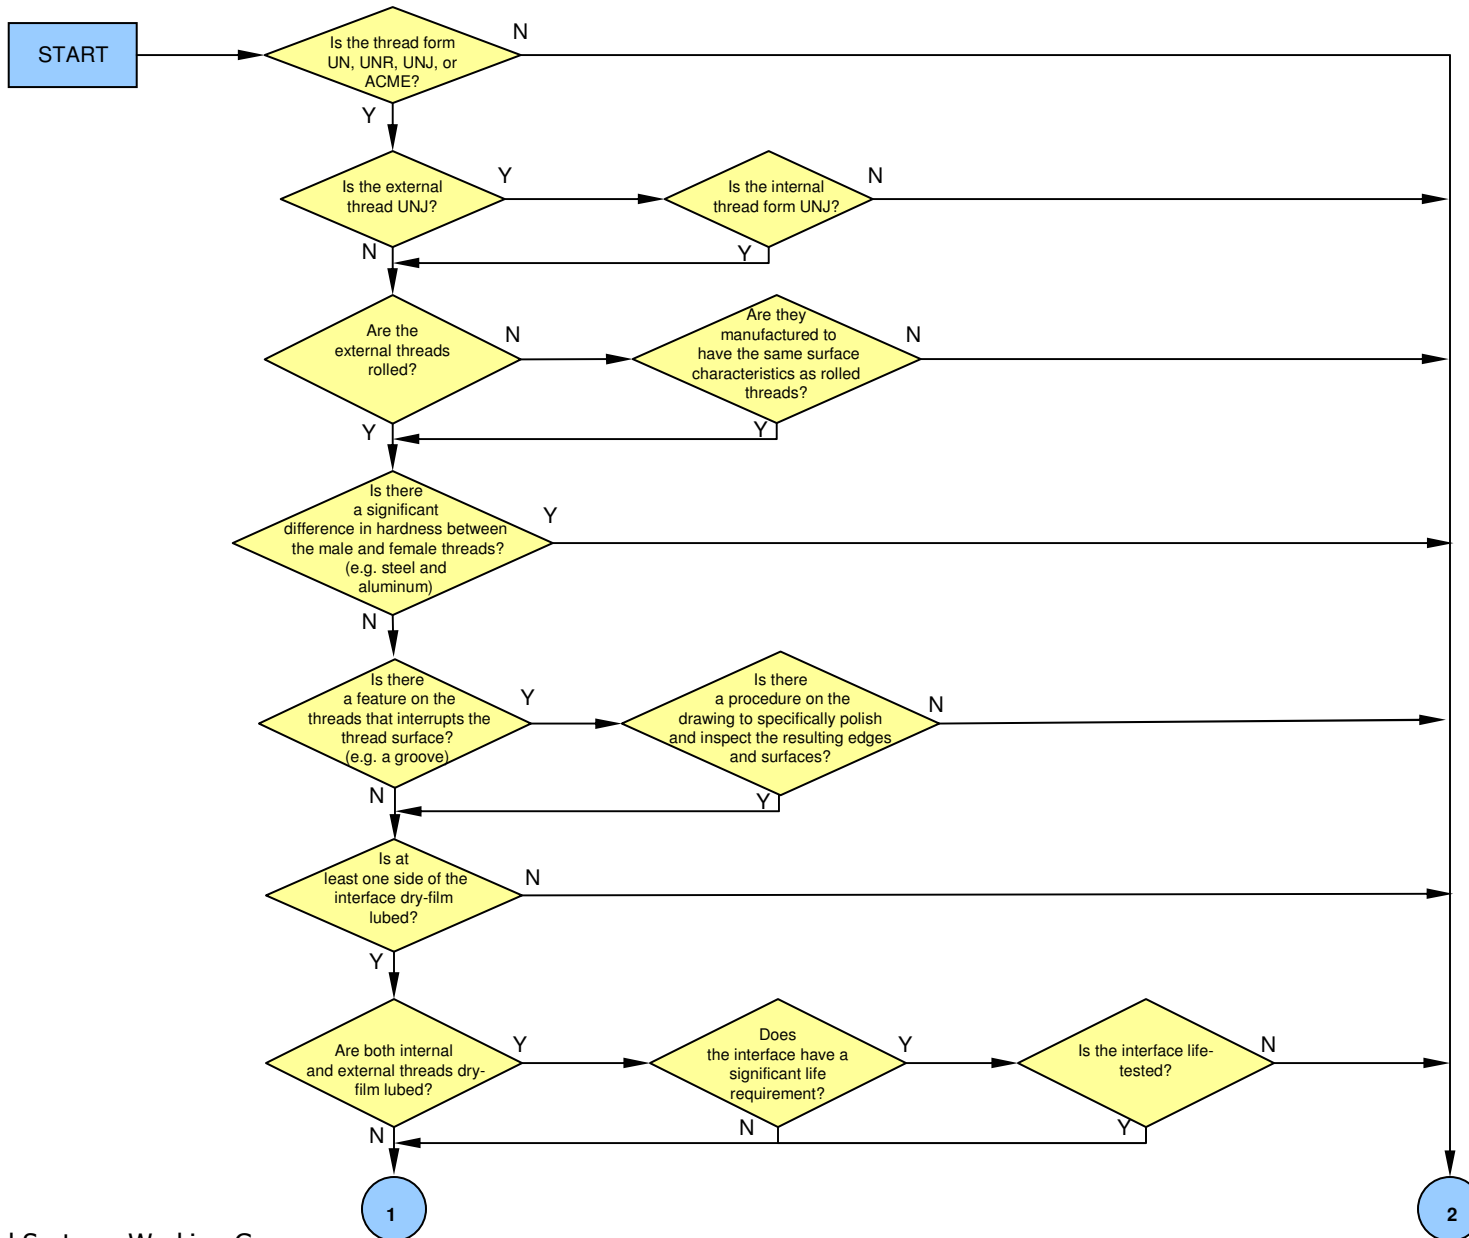

# Threaded Interface DFMR Flowchart