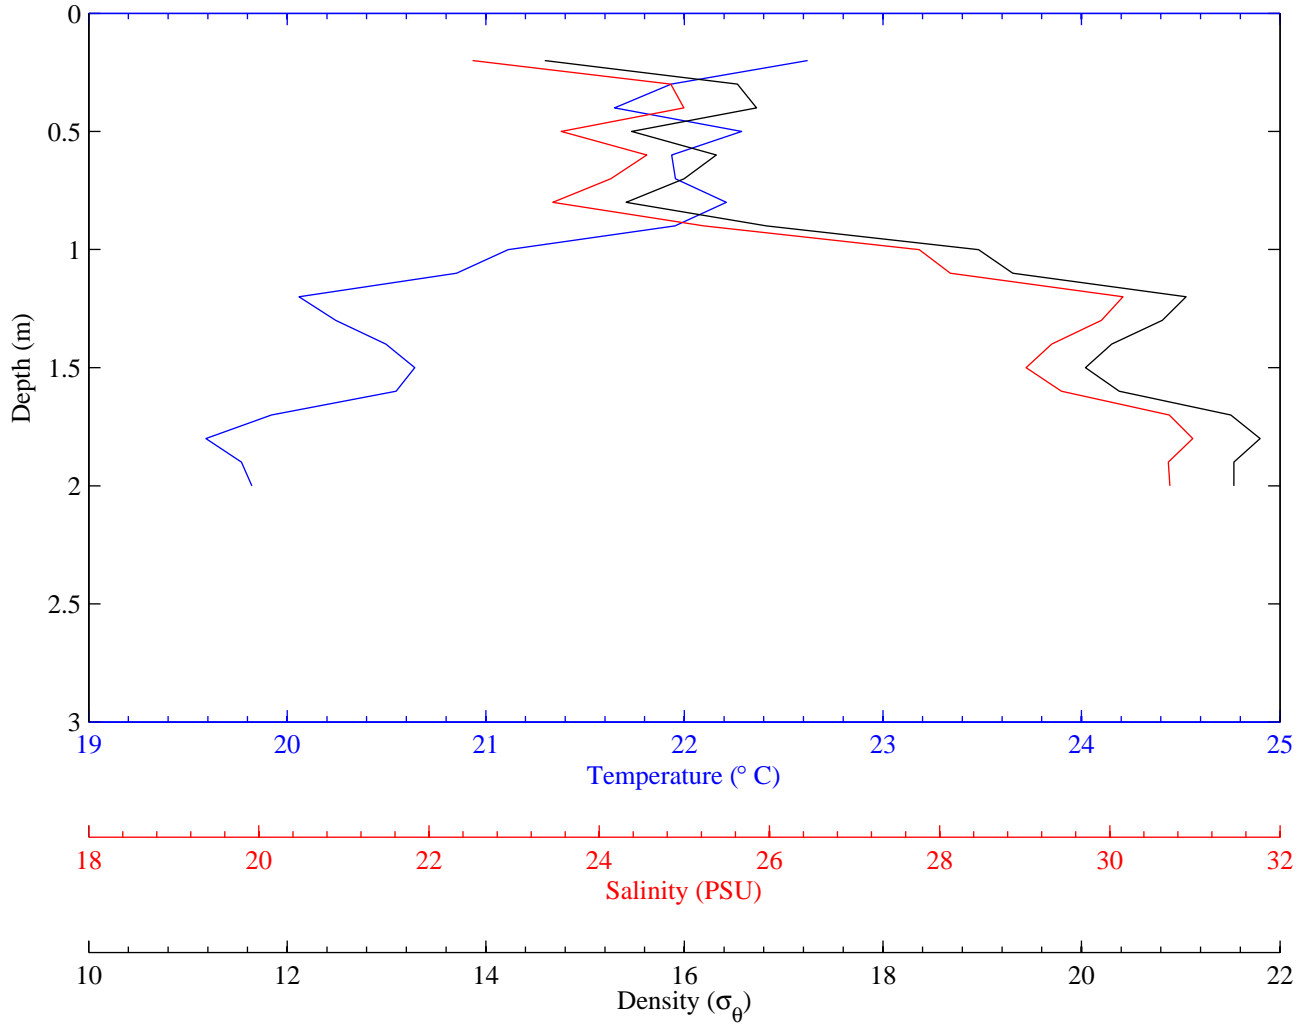

San Gabriel River 5/17/05, Cast 19