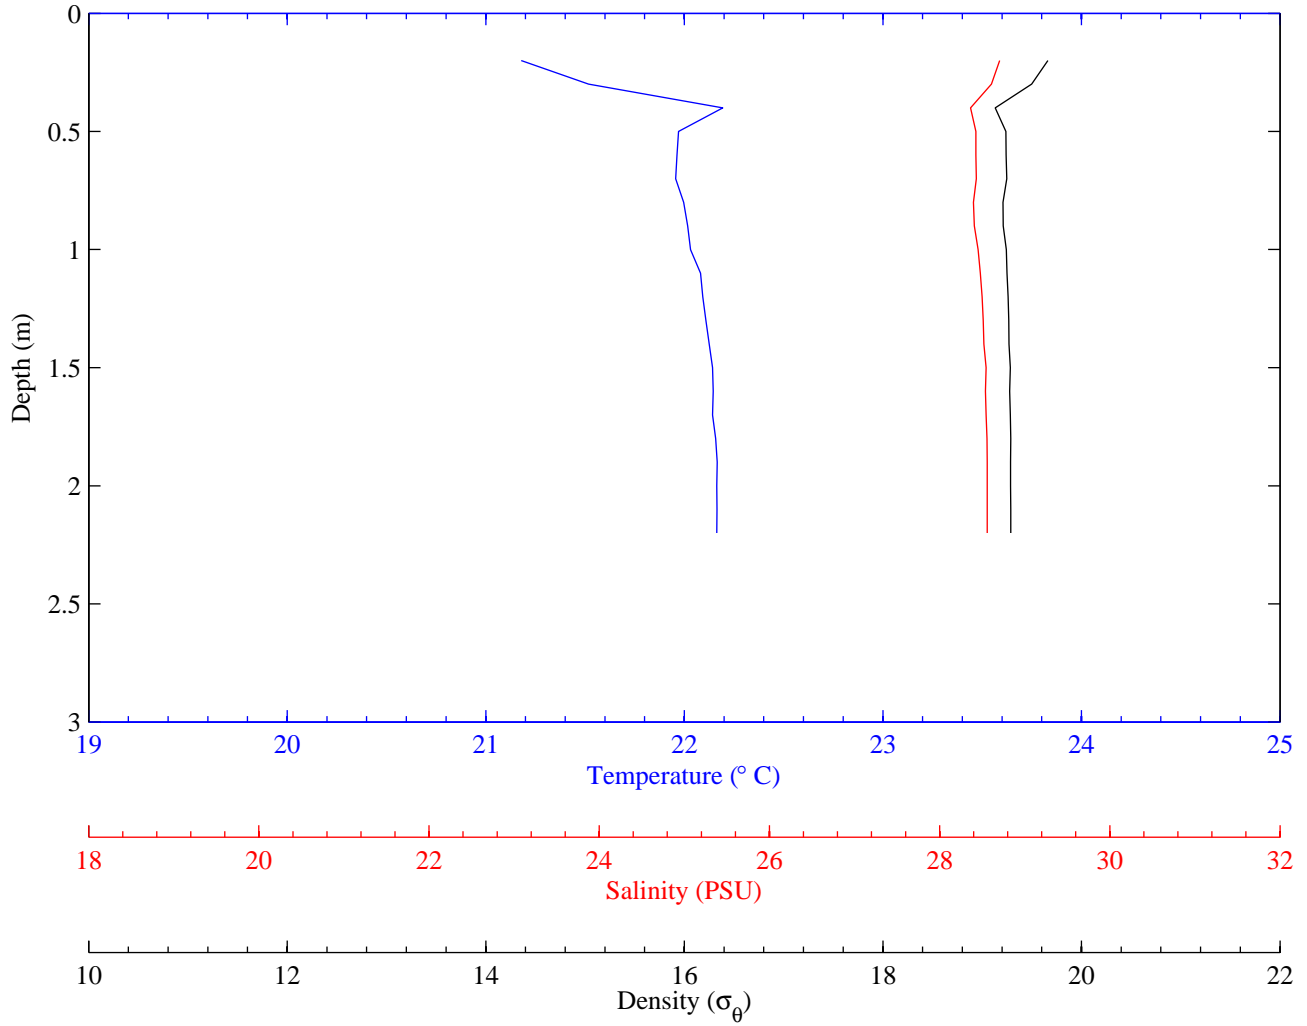

San Gabriel River 5/17/05, Cast 23