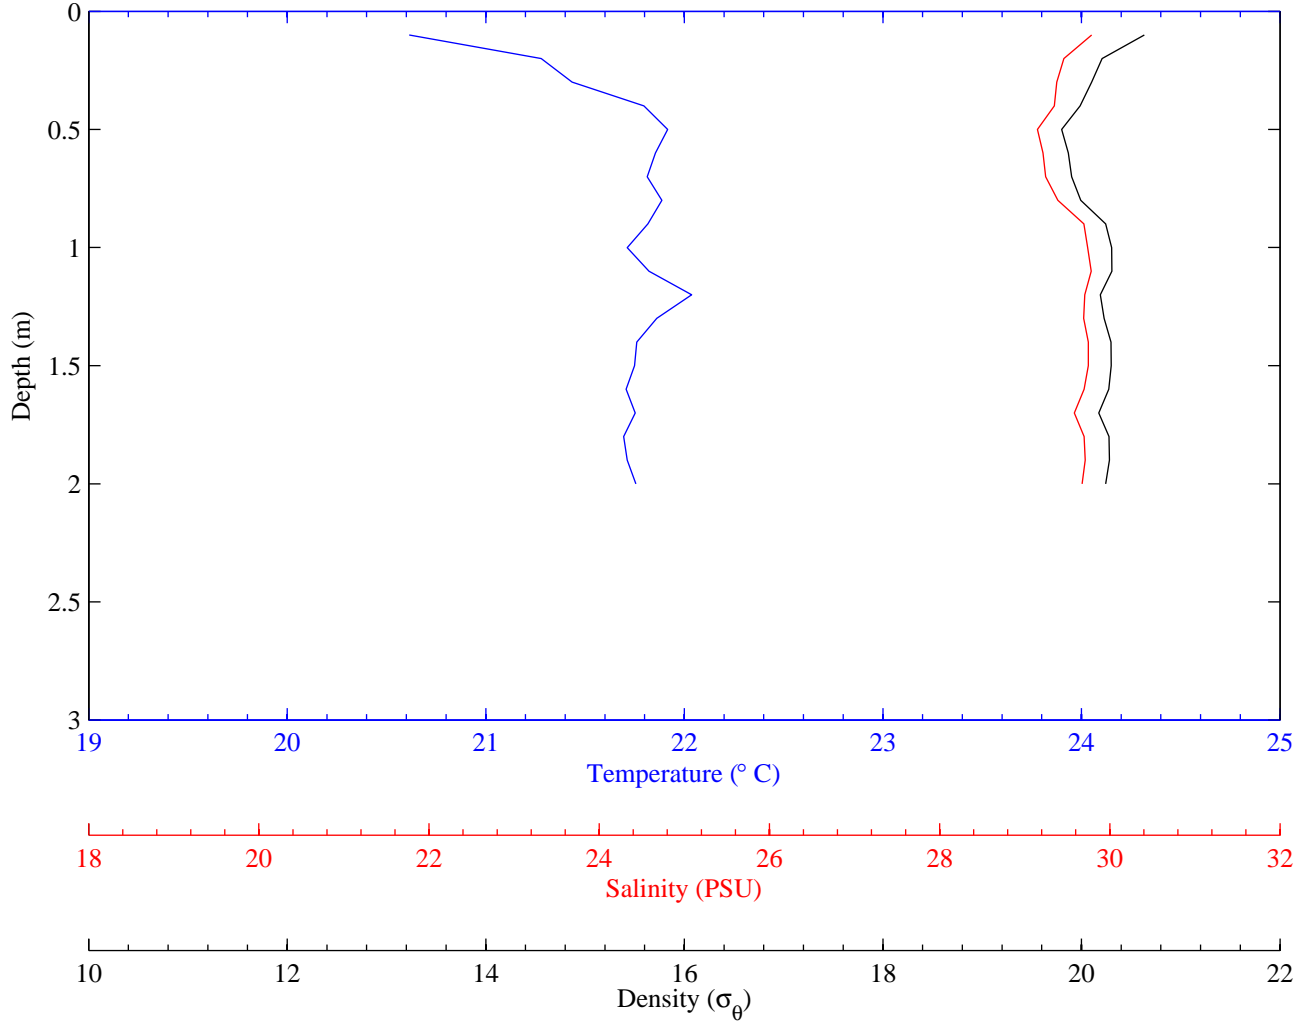

San Gabriel River 5/17/05, Cast 20