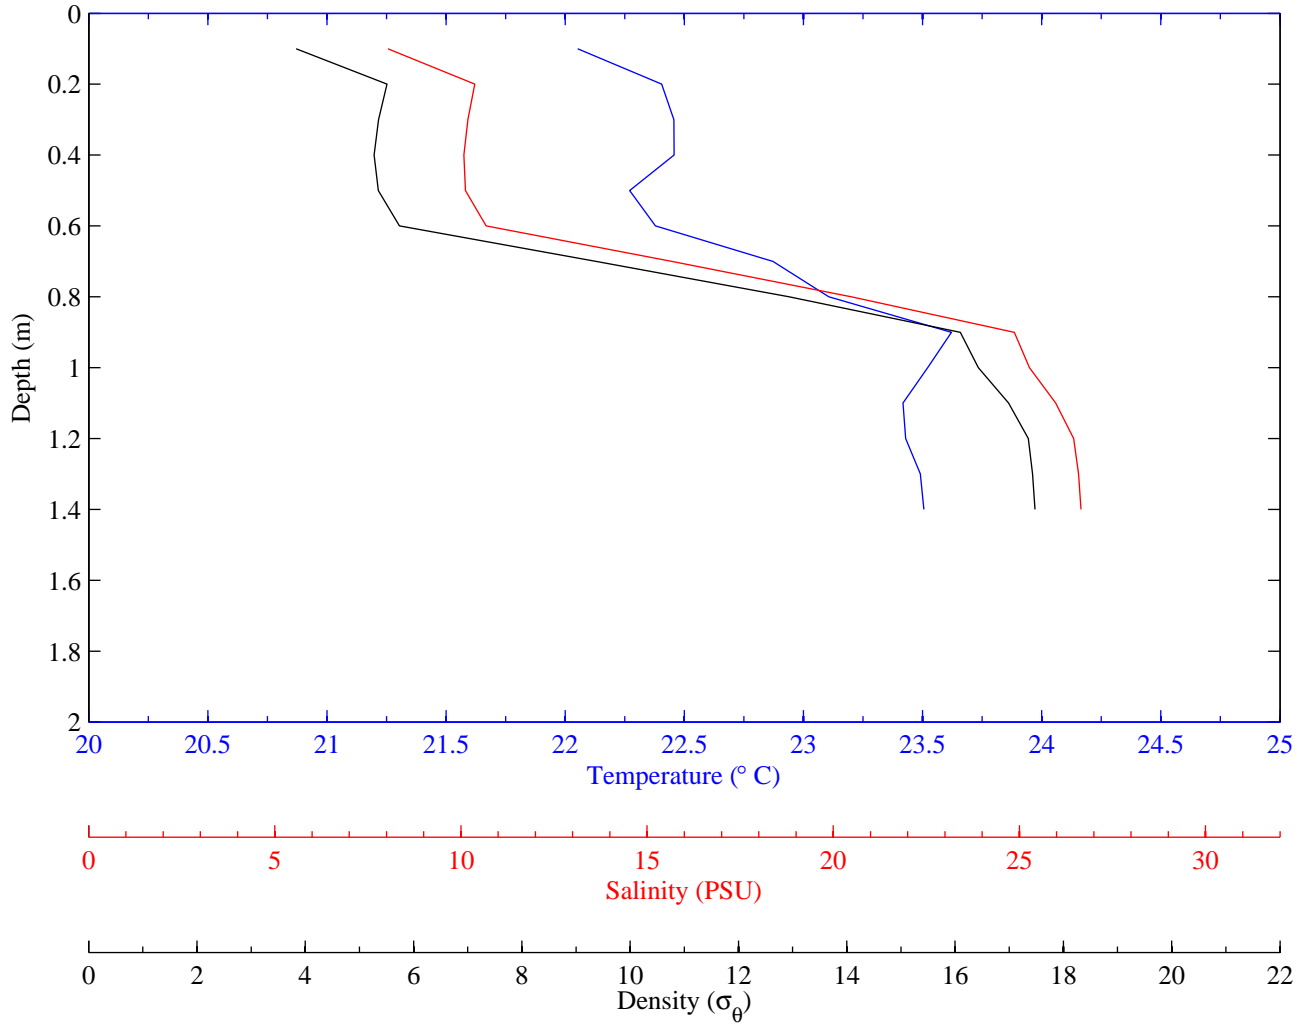

San Gabriel River 5/17/05, Cast 11