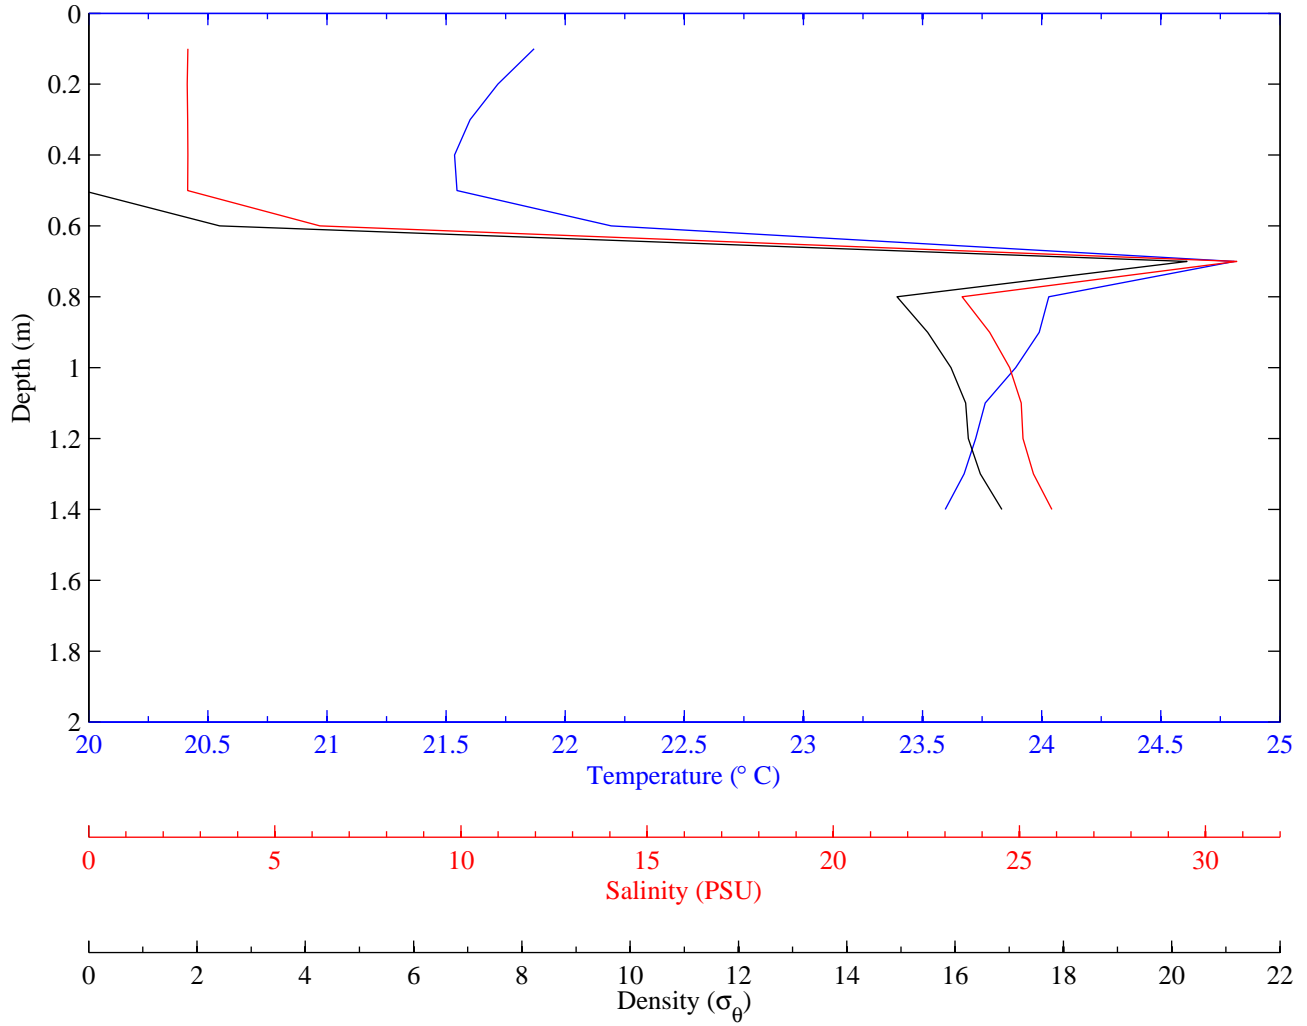

San Gabriel River 5/17/05, Cast 9