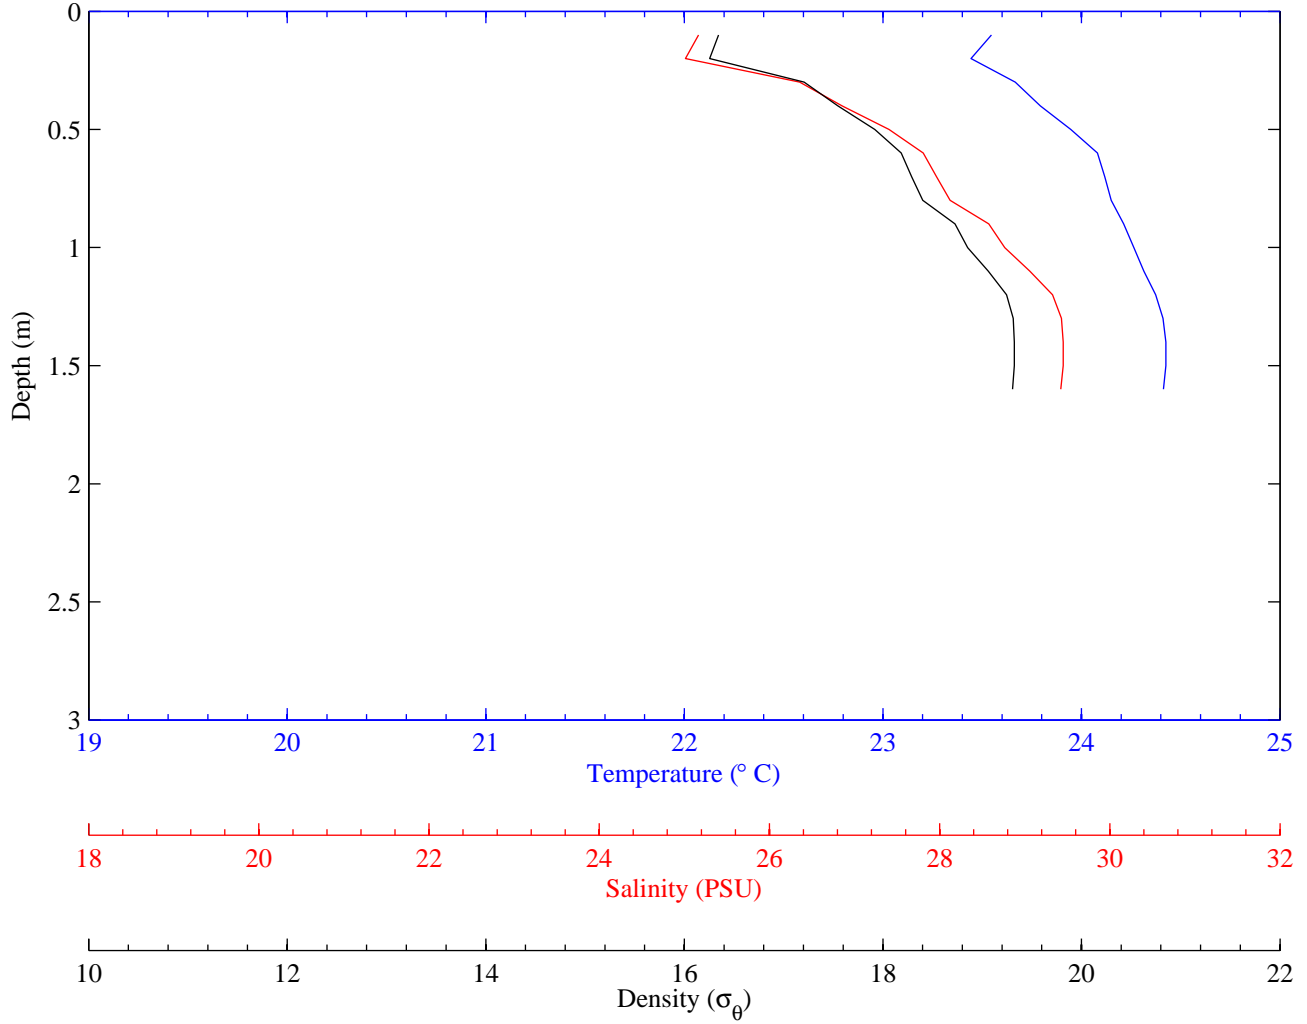

San Gabriel River 5/17/05, Cast 17