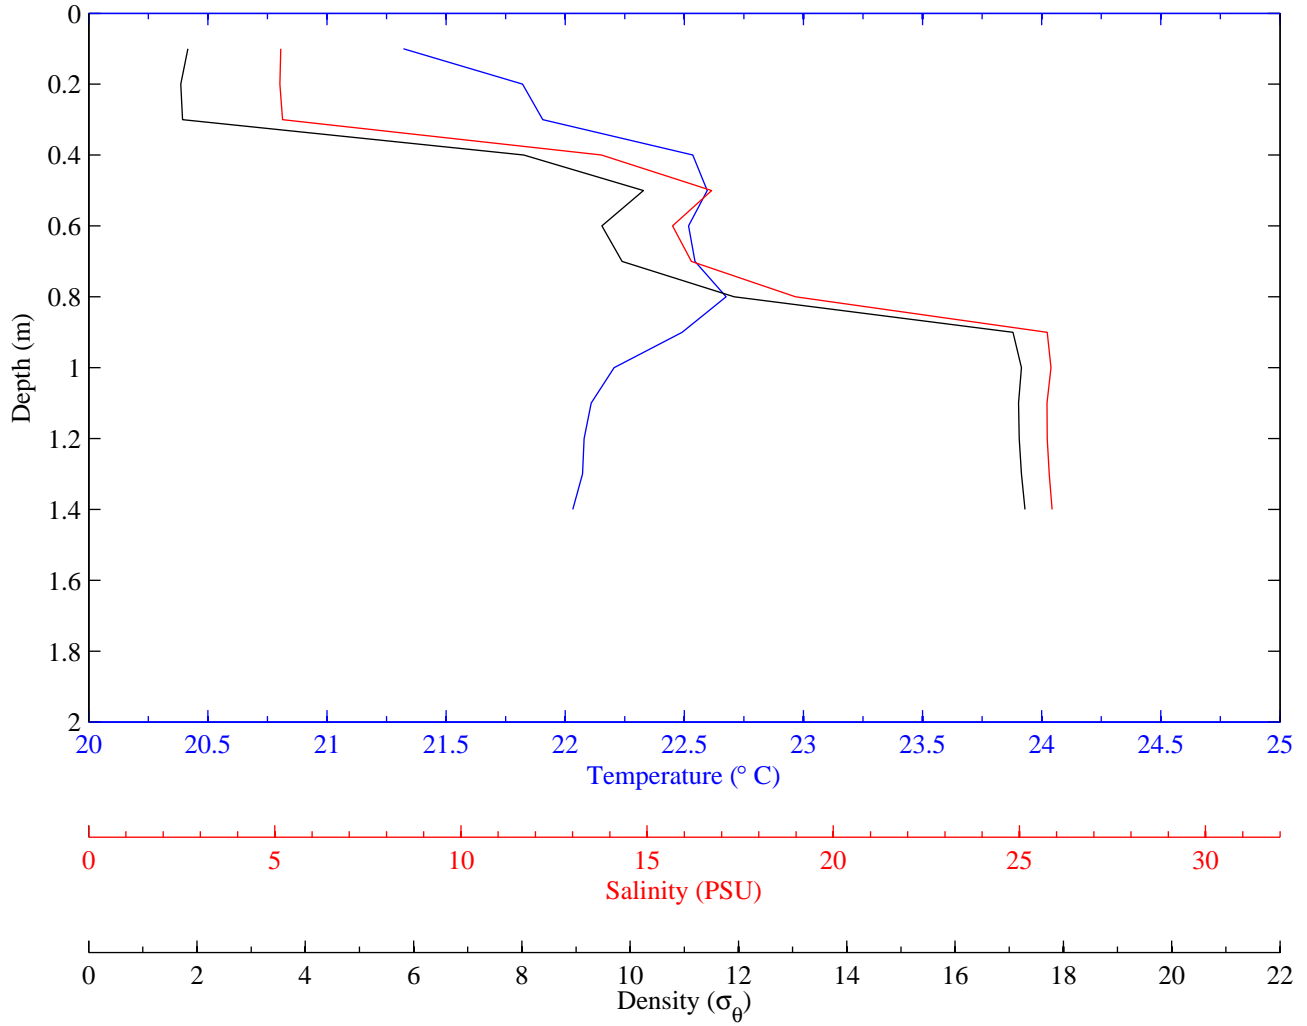

San Gabriel River 5/17/05, Cast 14