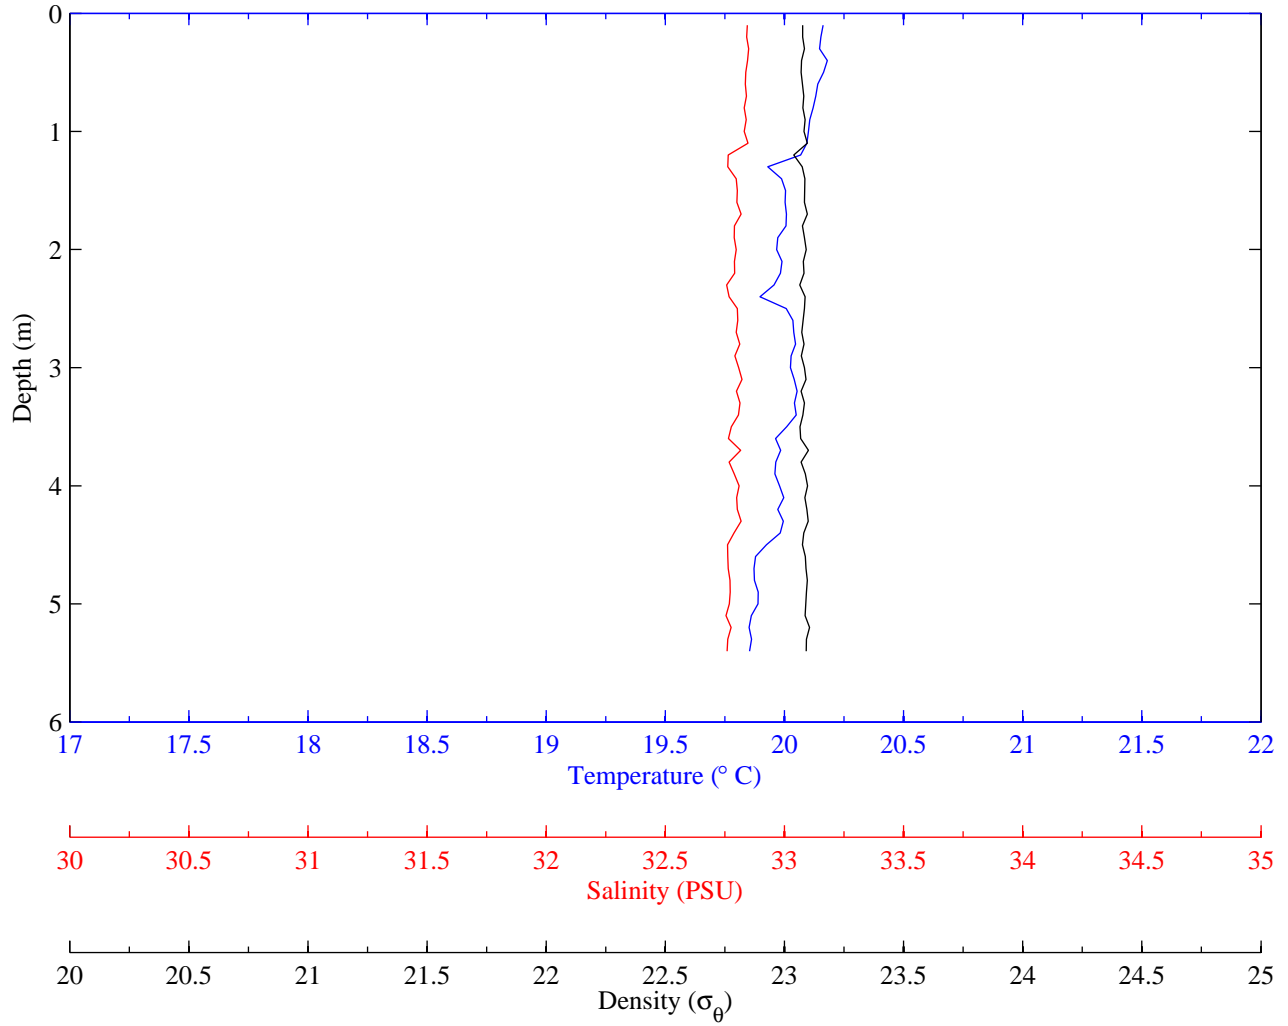

San Gabriel River 7/6/05, Cast 16