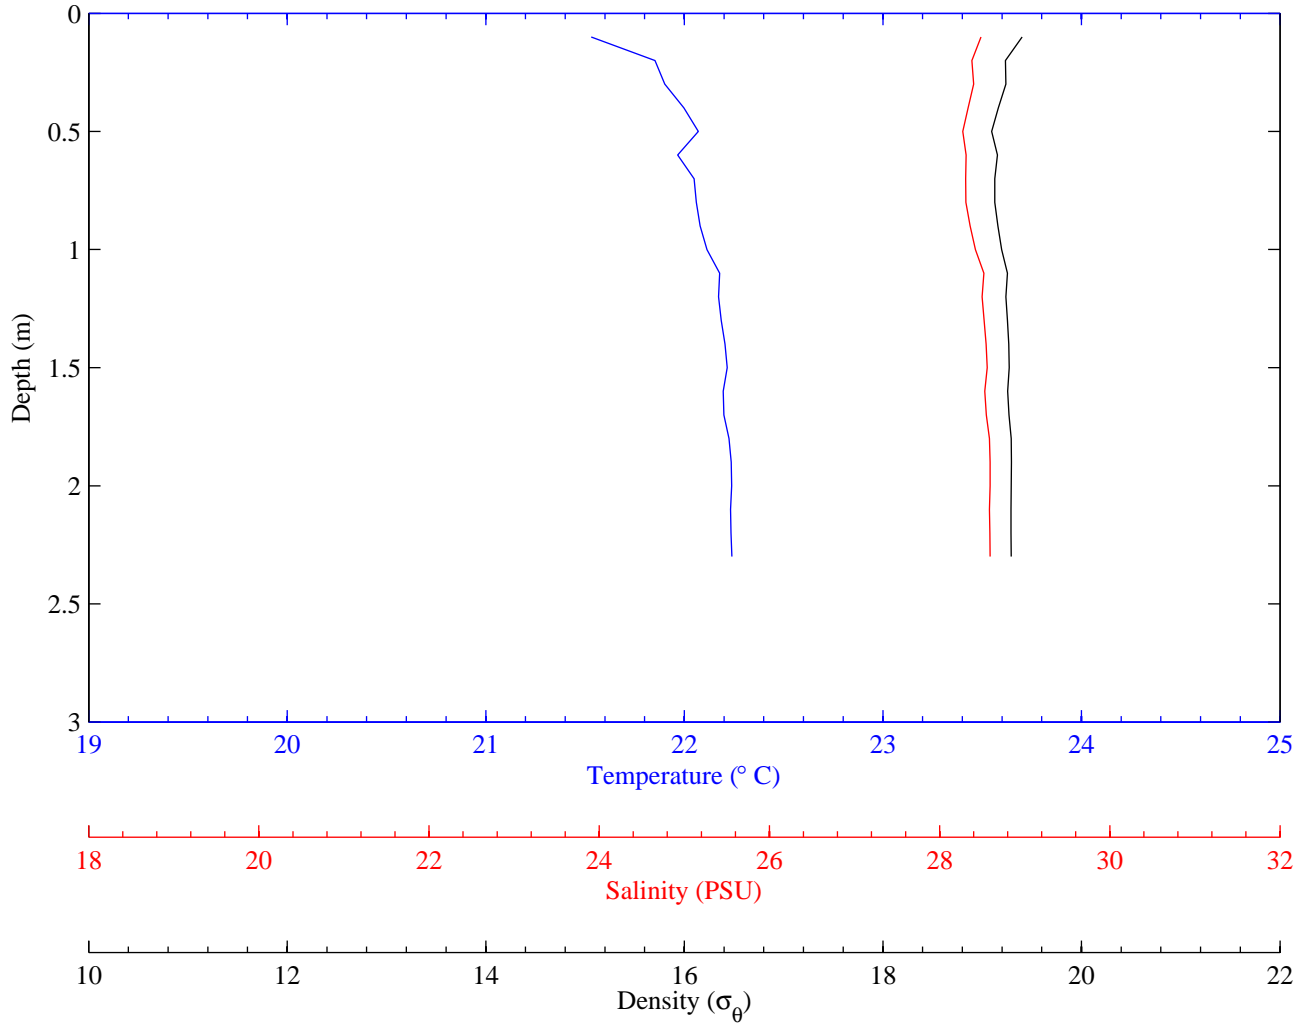

San Gabriel River 5/17/05, Cast 24