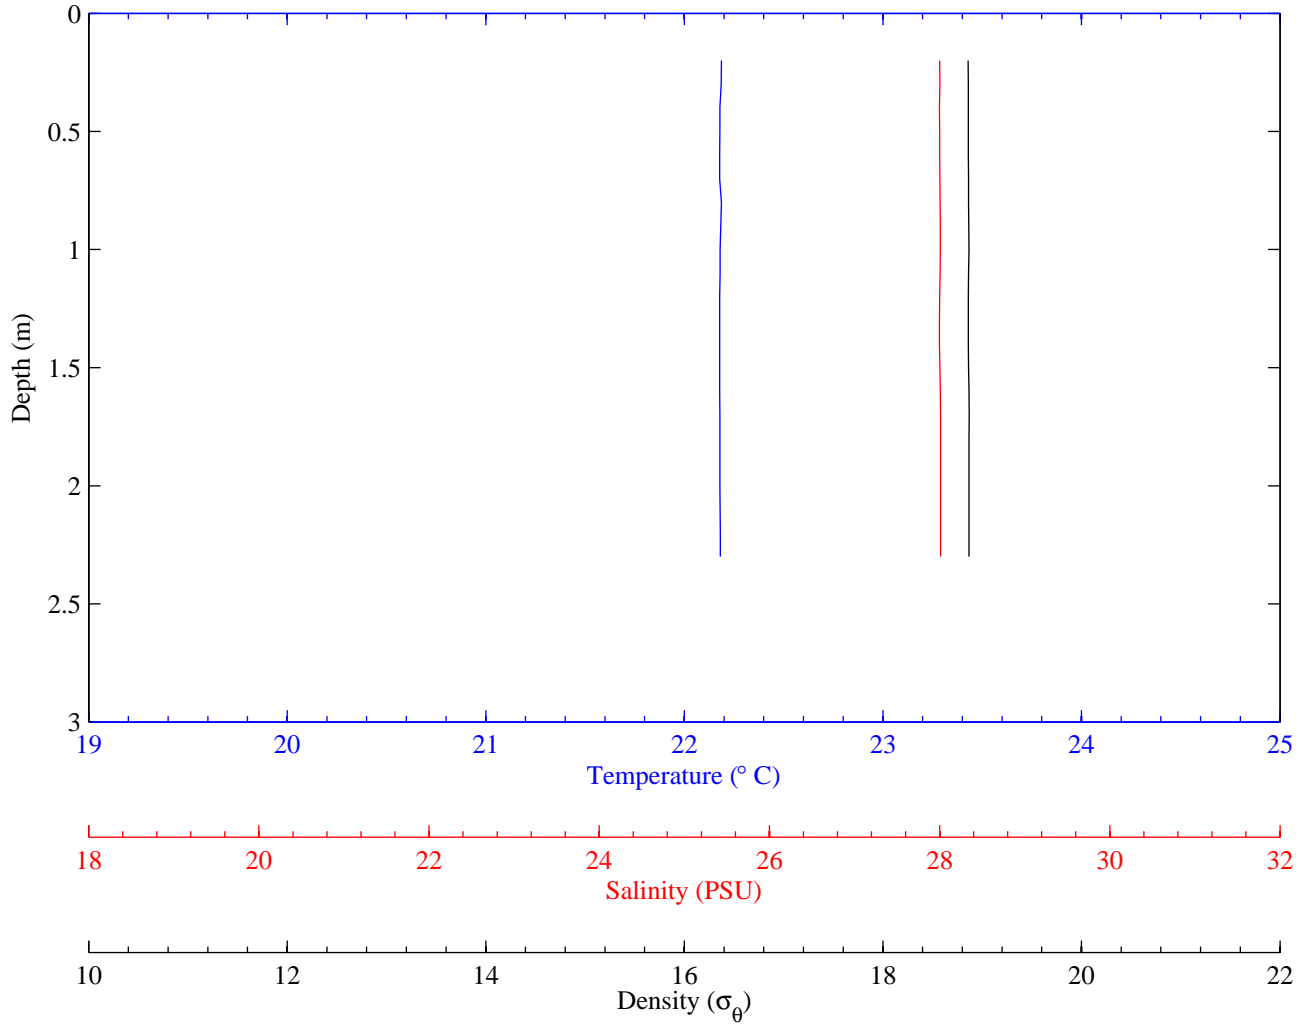

San Gabriel River 5/17/05, Cast 26