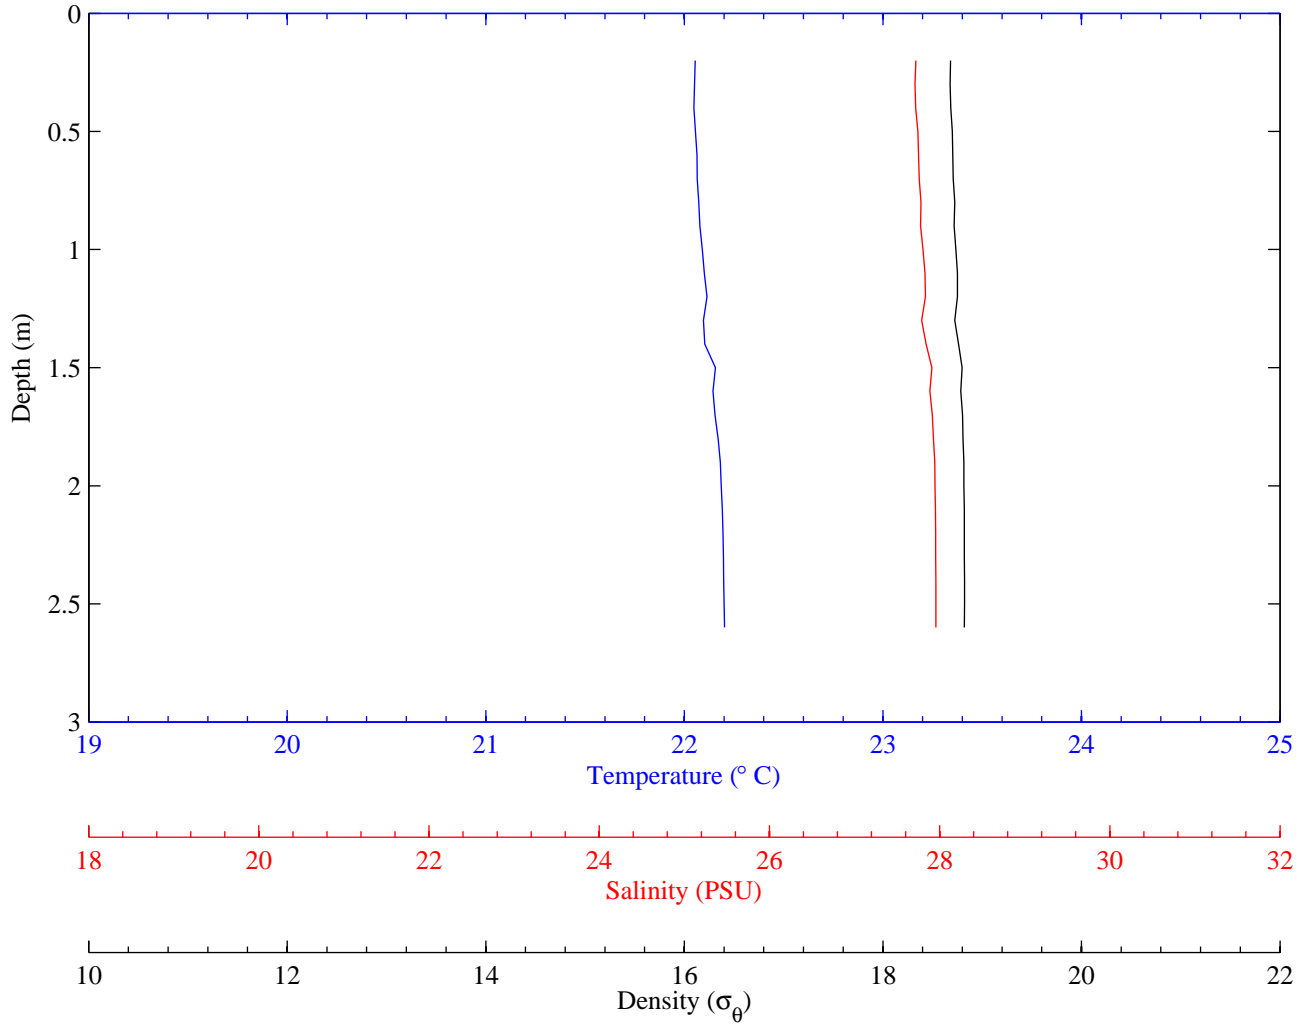

San Gabriel River 5/17/05, Cast 27