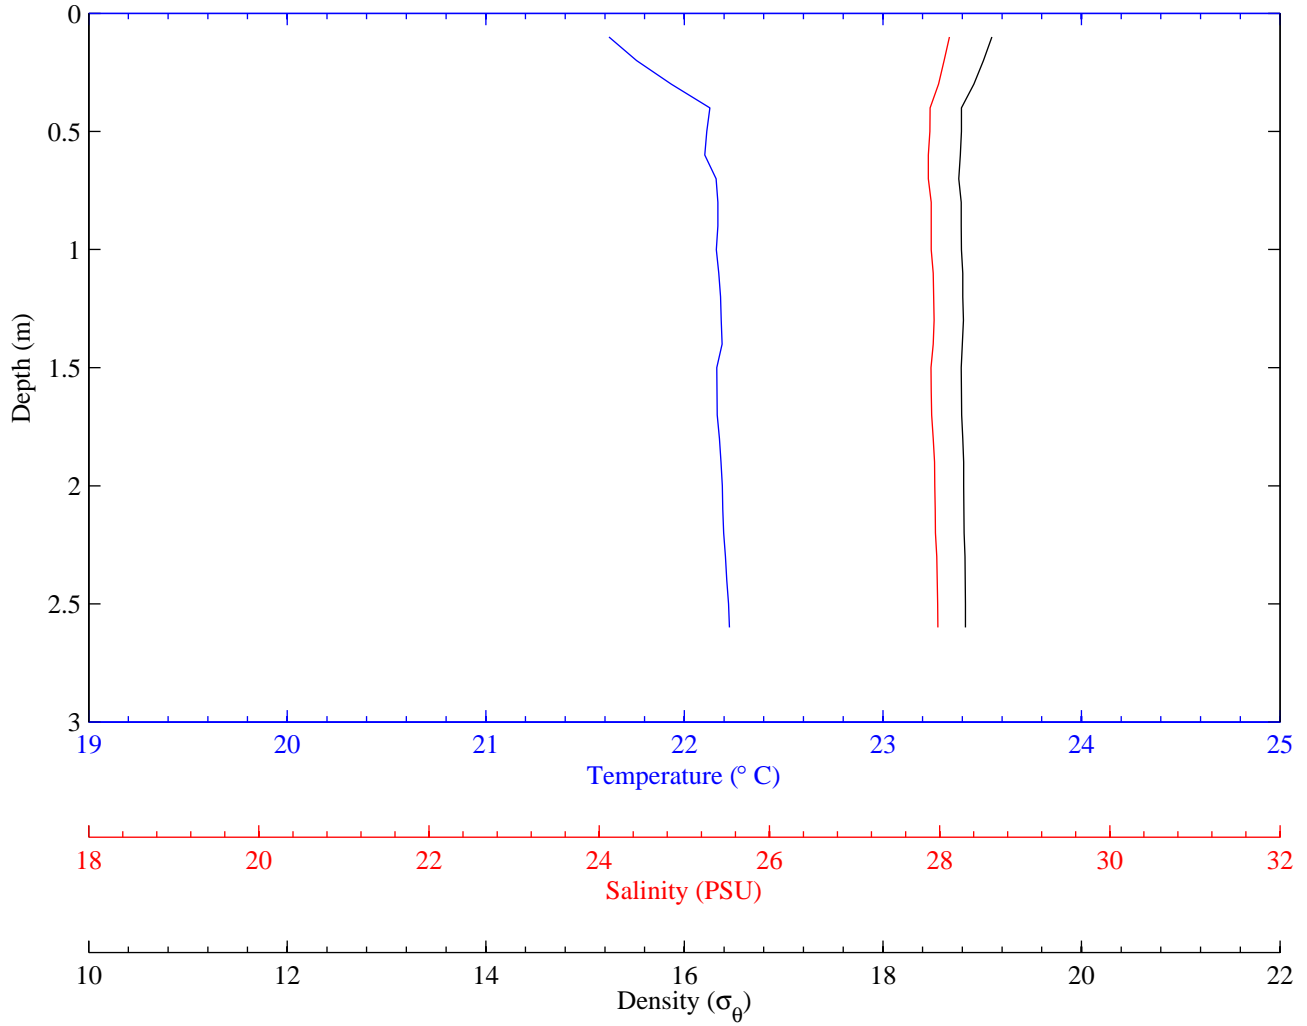

San Gabriel River 5/17/05, Cast 28