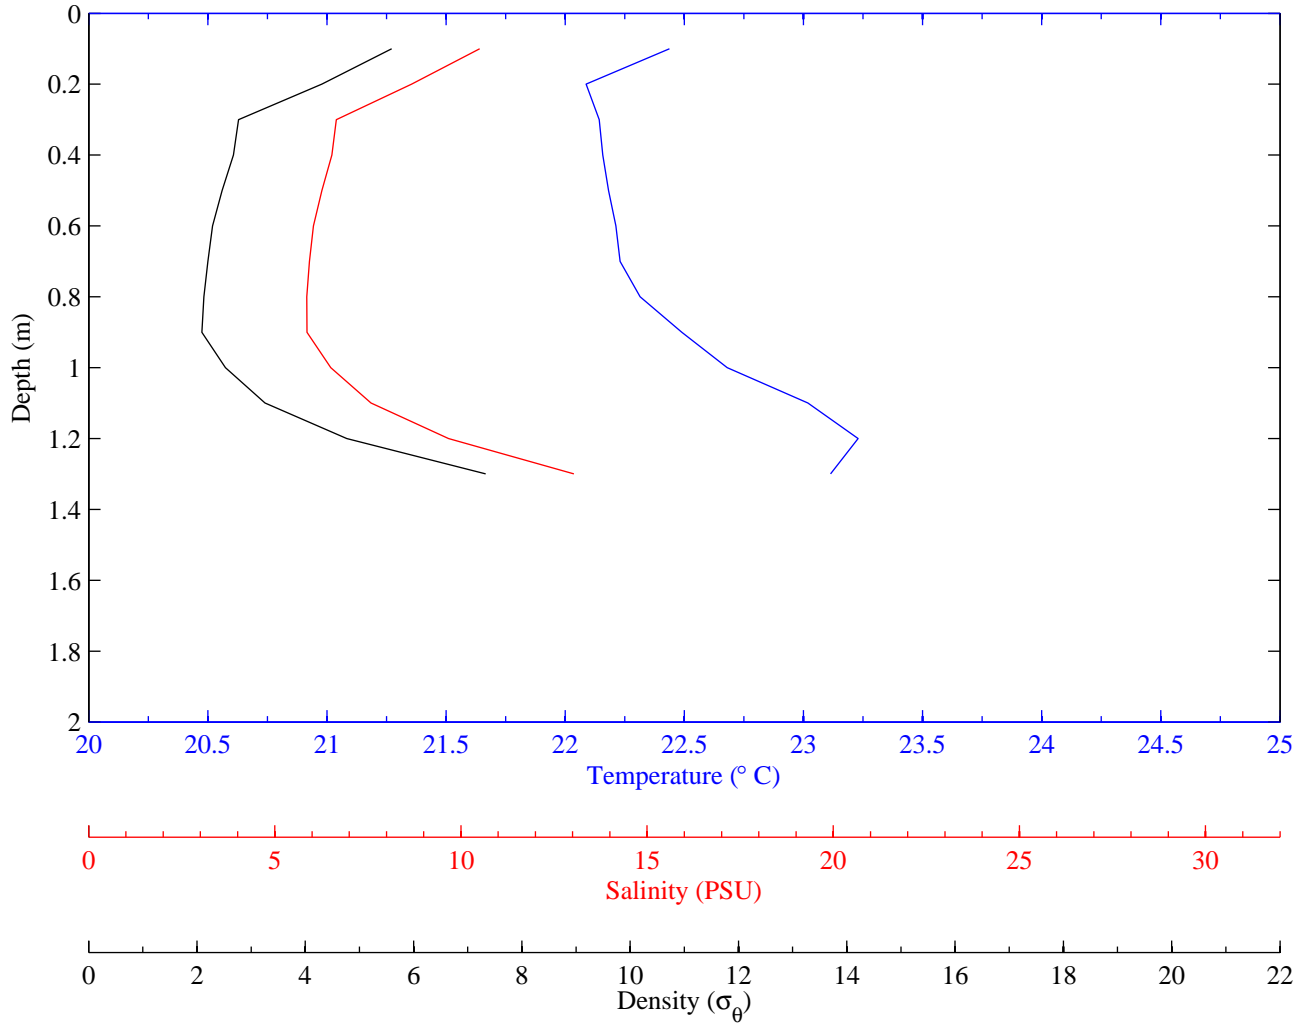

San Gabriel River 5/17/05, Cast 8