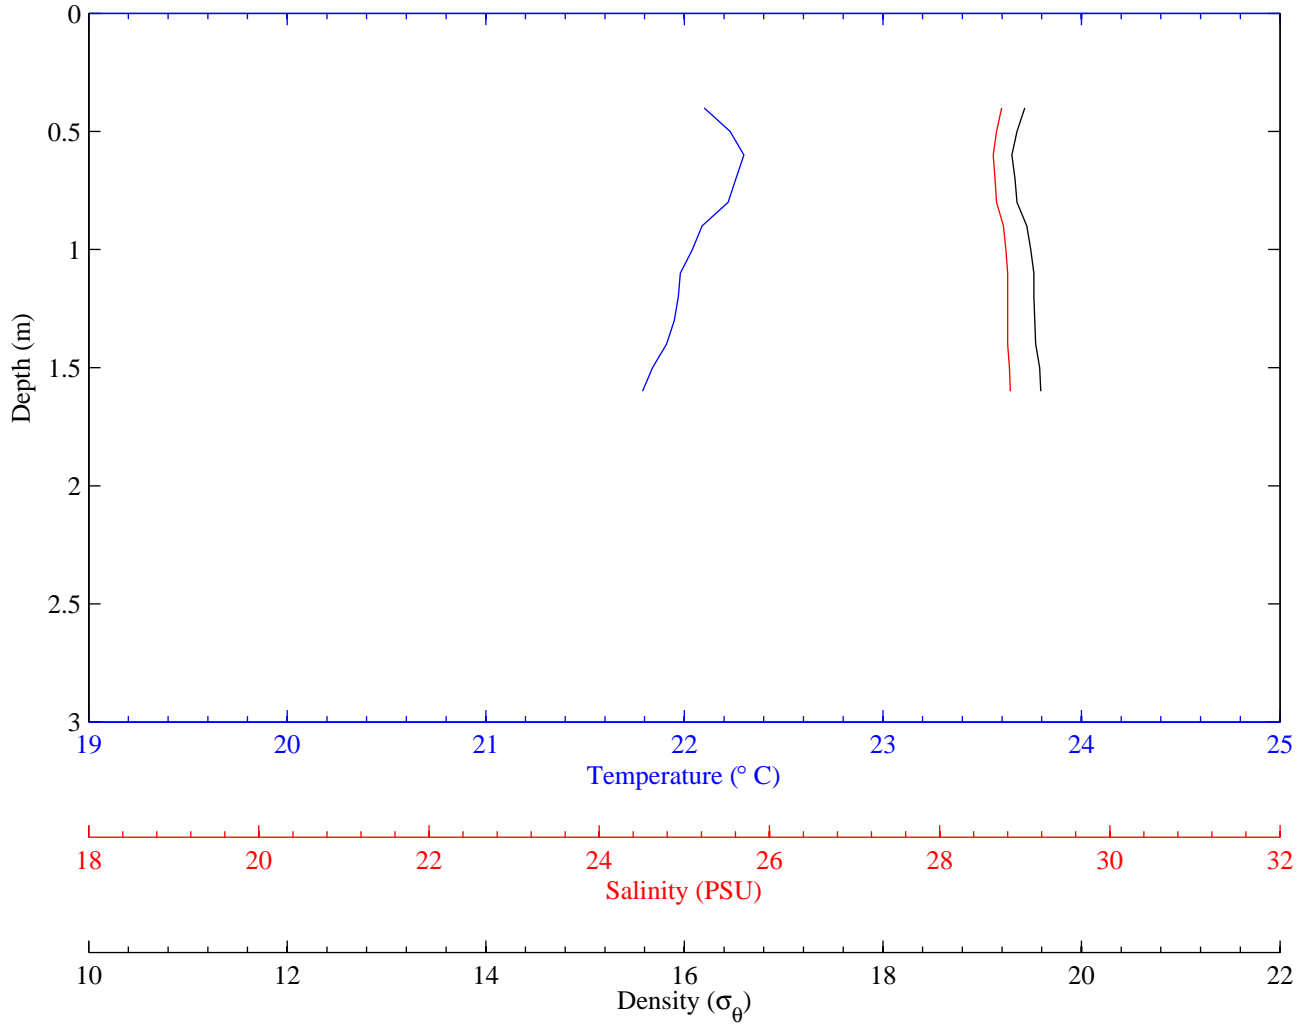

San Gabriel River 5/17/05, Cast 22