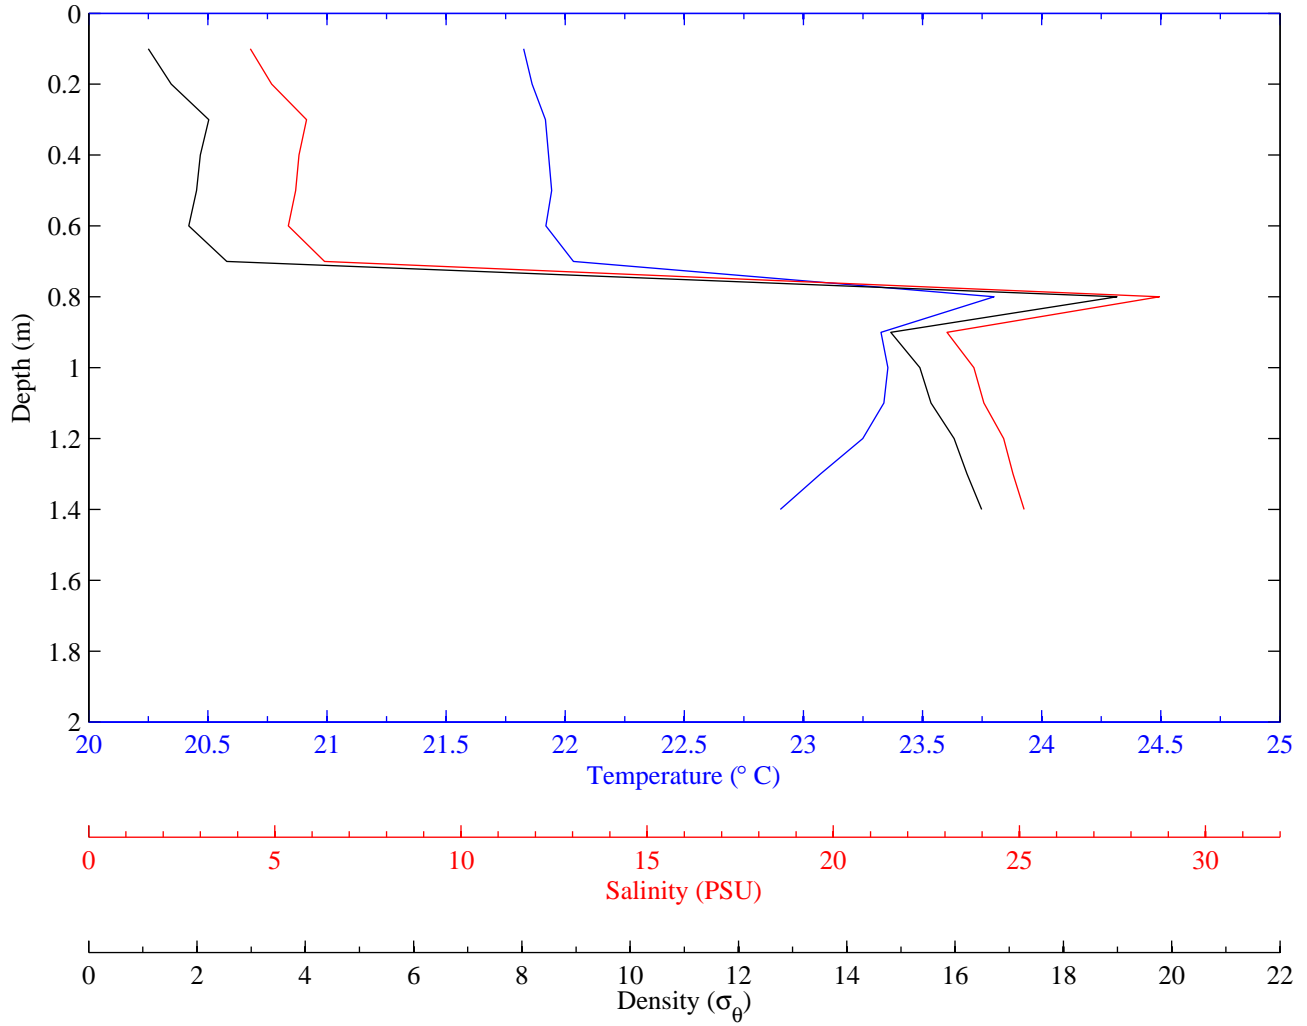

San Gabriel River 5/17/05, Cast 12