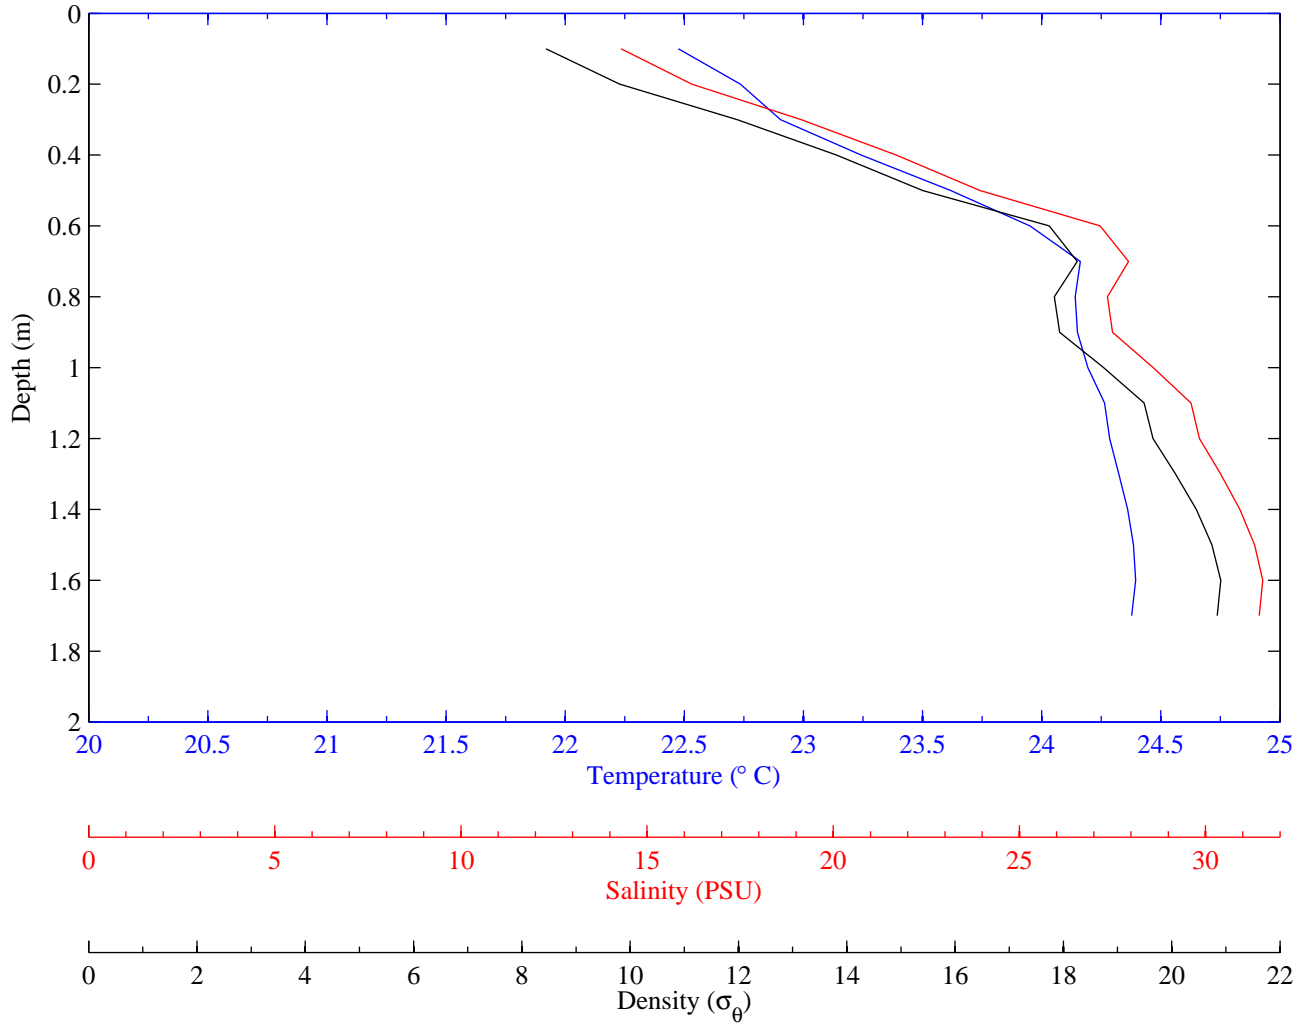

San Gabriel River 5/17/05, Cast 16