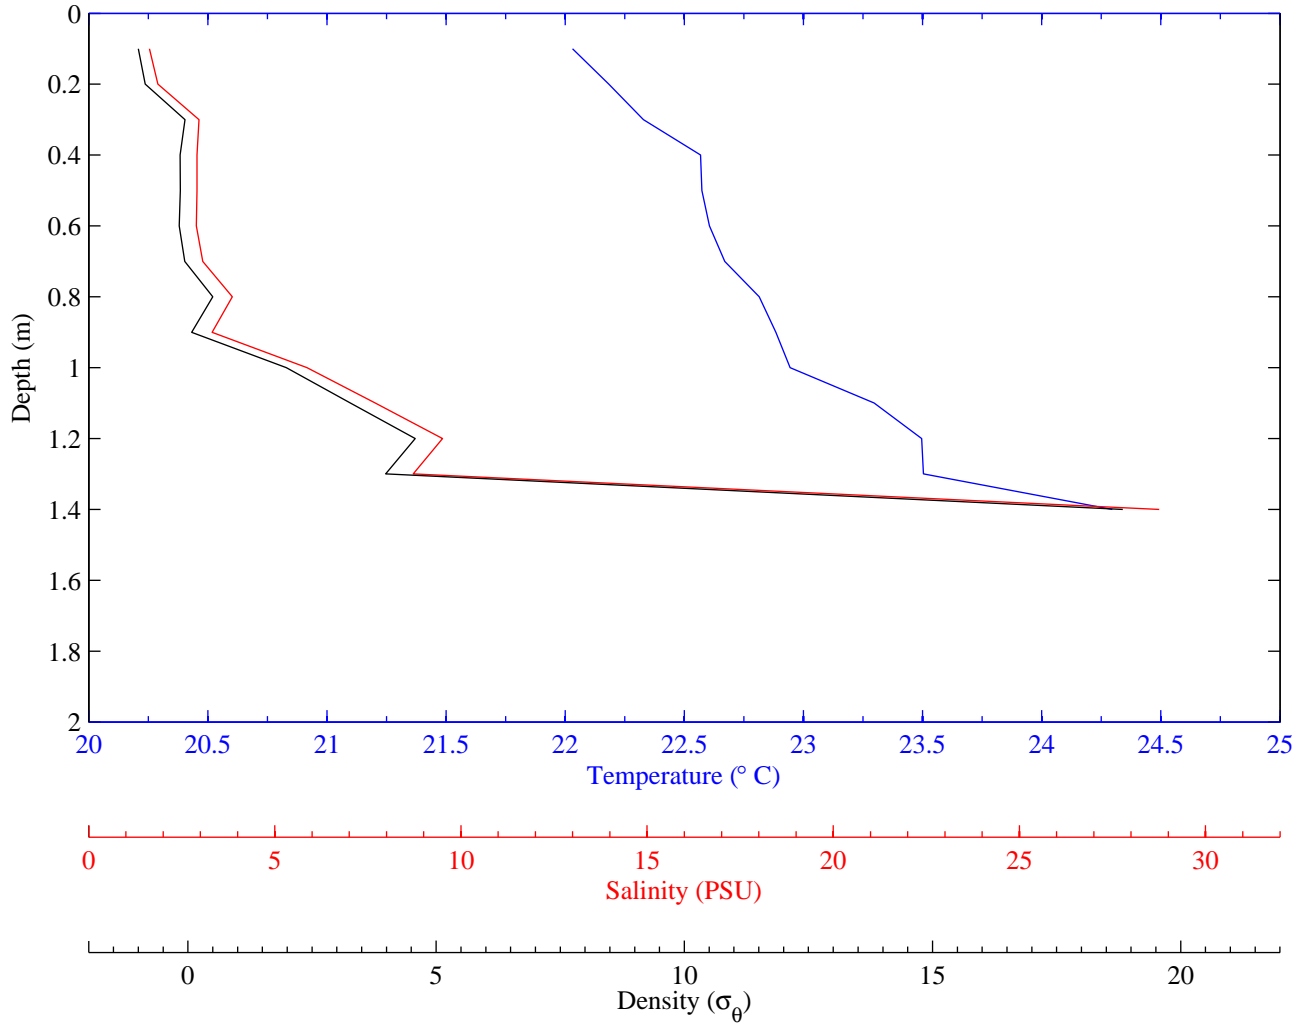

Table D-1. Locations, date, and times of deployment for CTD casts, Appendix D.

Cast	Date	Time (PTD)	Lat (NAD83)	Long (NAD83)
1	13-Oct-05	1:19	33.772350	-118.097667
2	13-Oct-05	1:22	33.771067	-118.097783
3	13-Oct-05	1:25	33.770550	-118.097783
4	13-Oct-05	1:28	33.770050	-118.097717
5	13-Oct-05	1:37	33.758700	-118.098583
6	13-Oct-05	1:47	33.751367	-118.107283

San Gabriel River 5/17/05, Cast 7