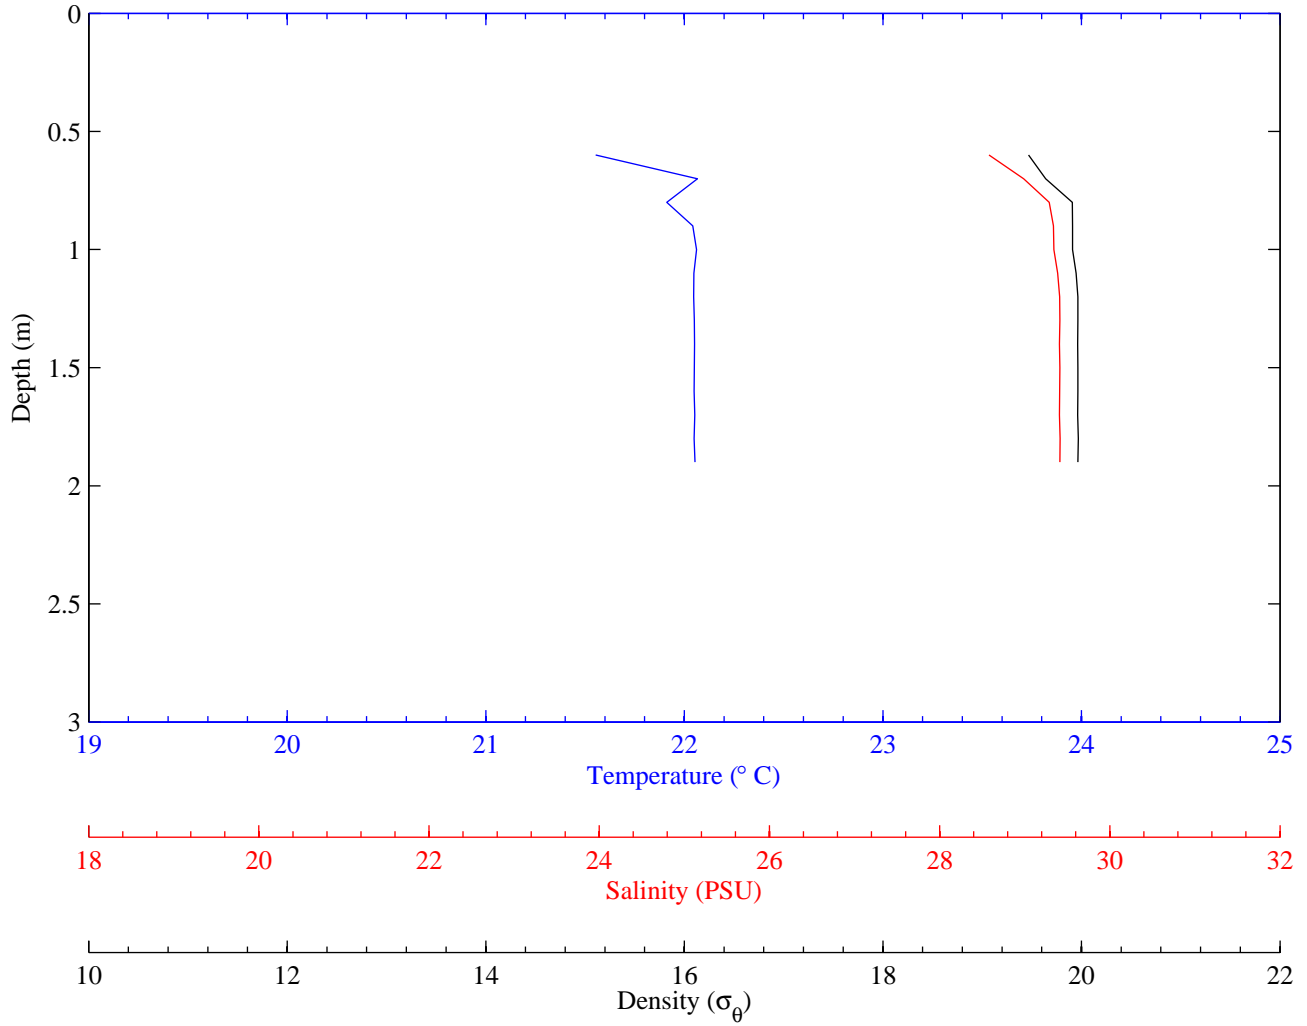

San Gabriel River 5/17/05, Cast 21