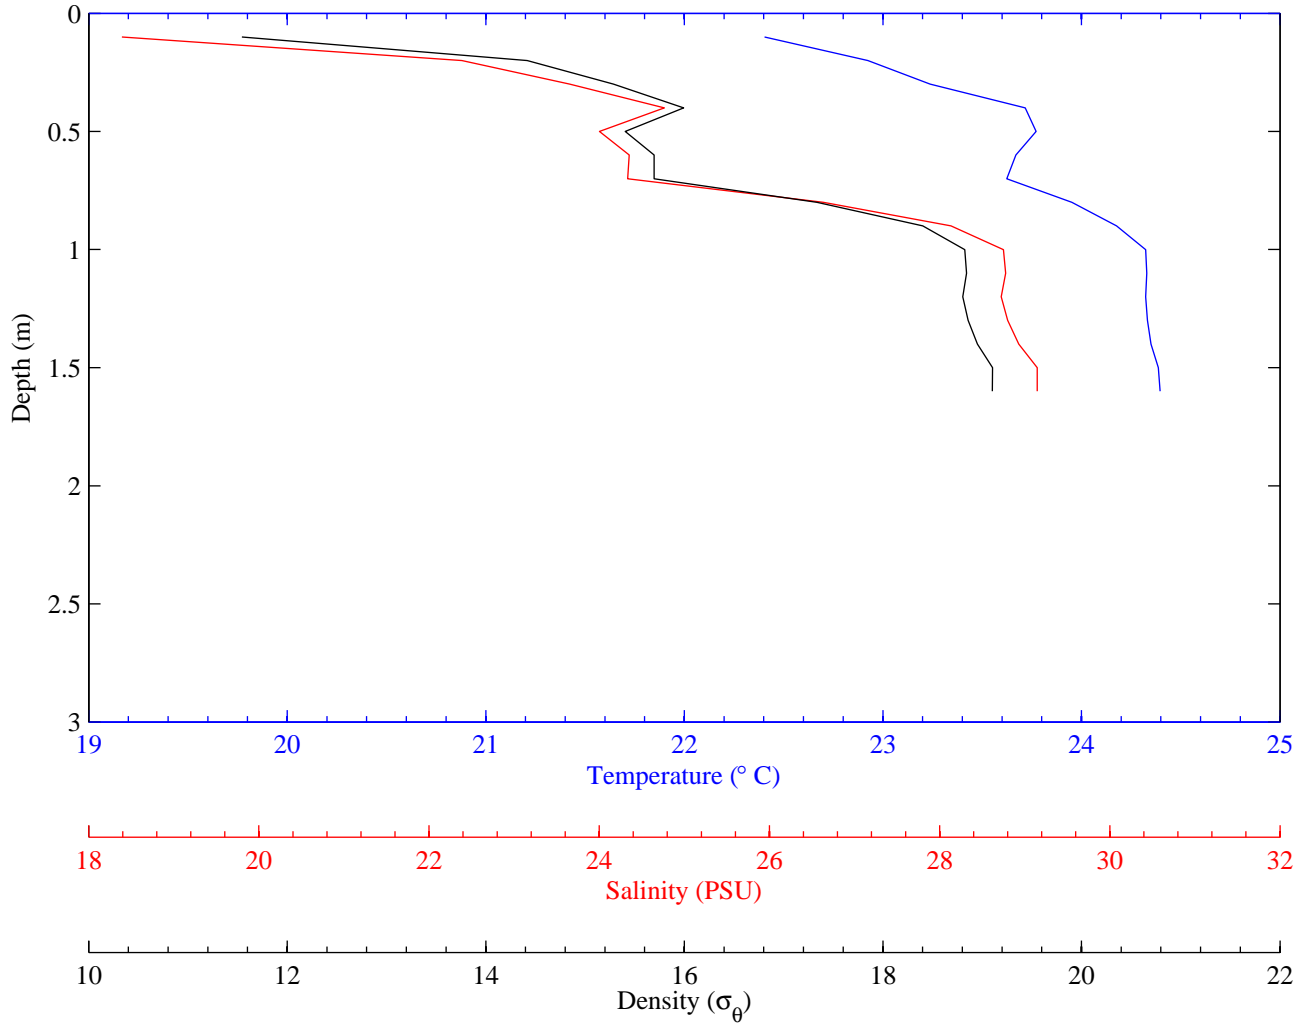

San Gabriel River 5/17/05, Cast 18