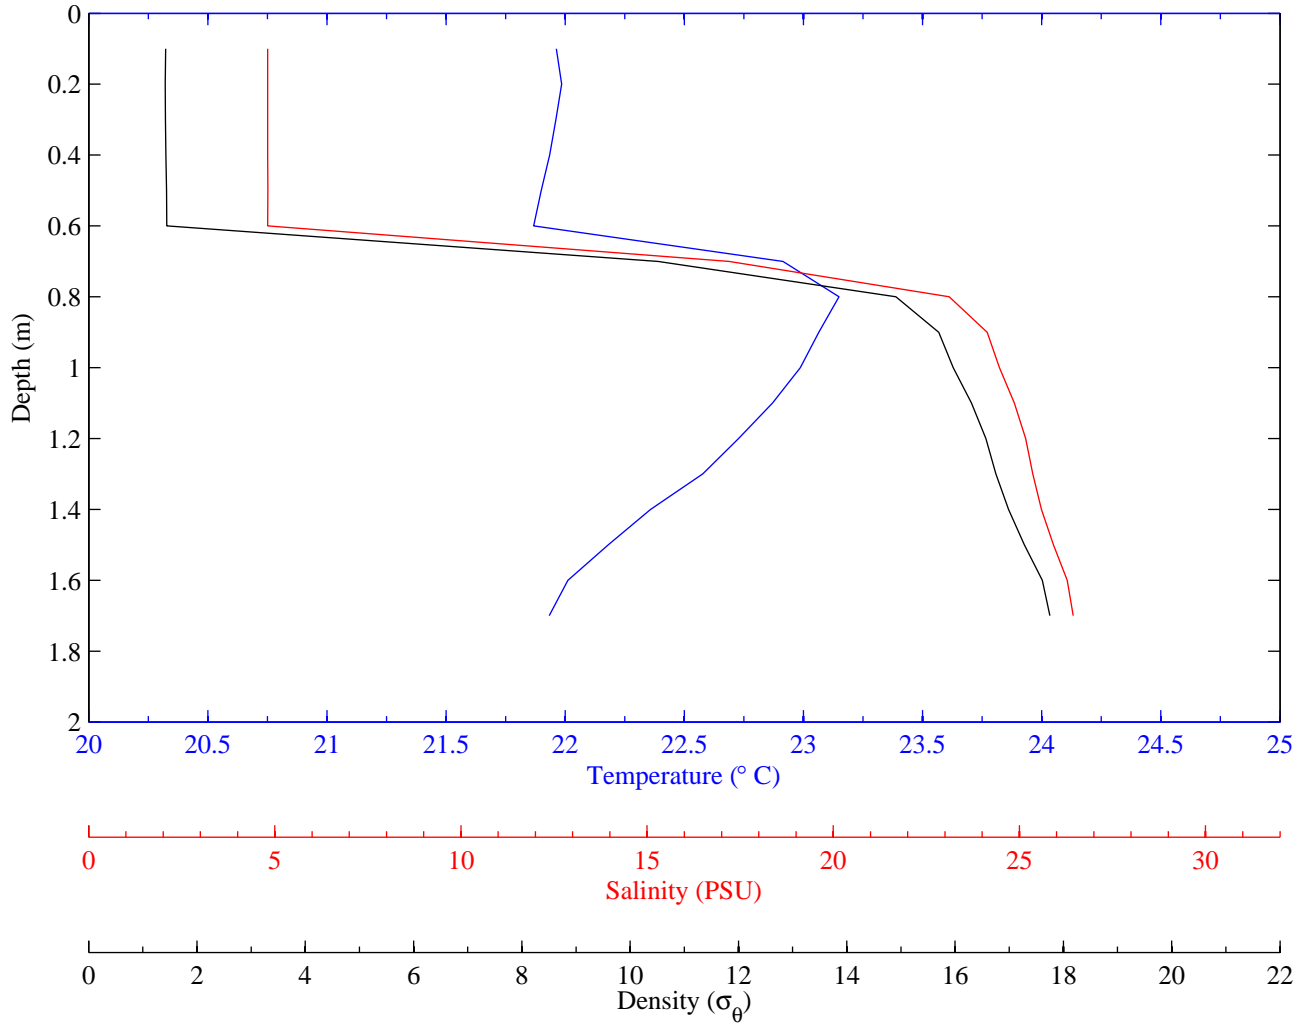

San Gabriel River 5/17/05, Cast 13