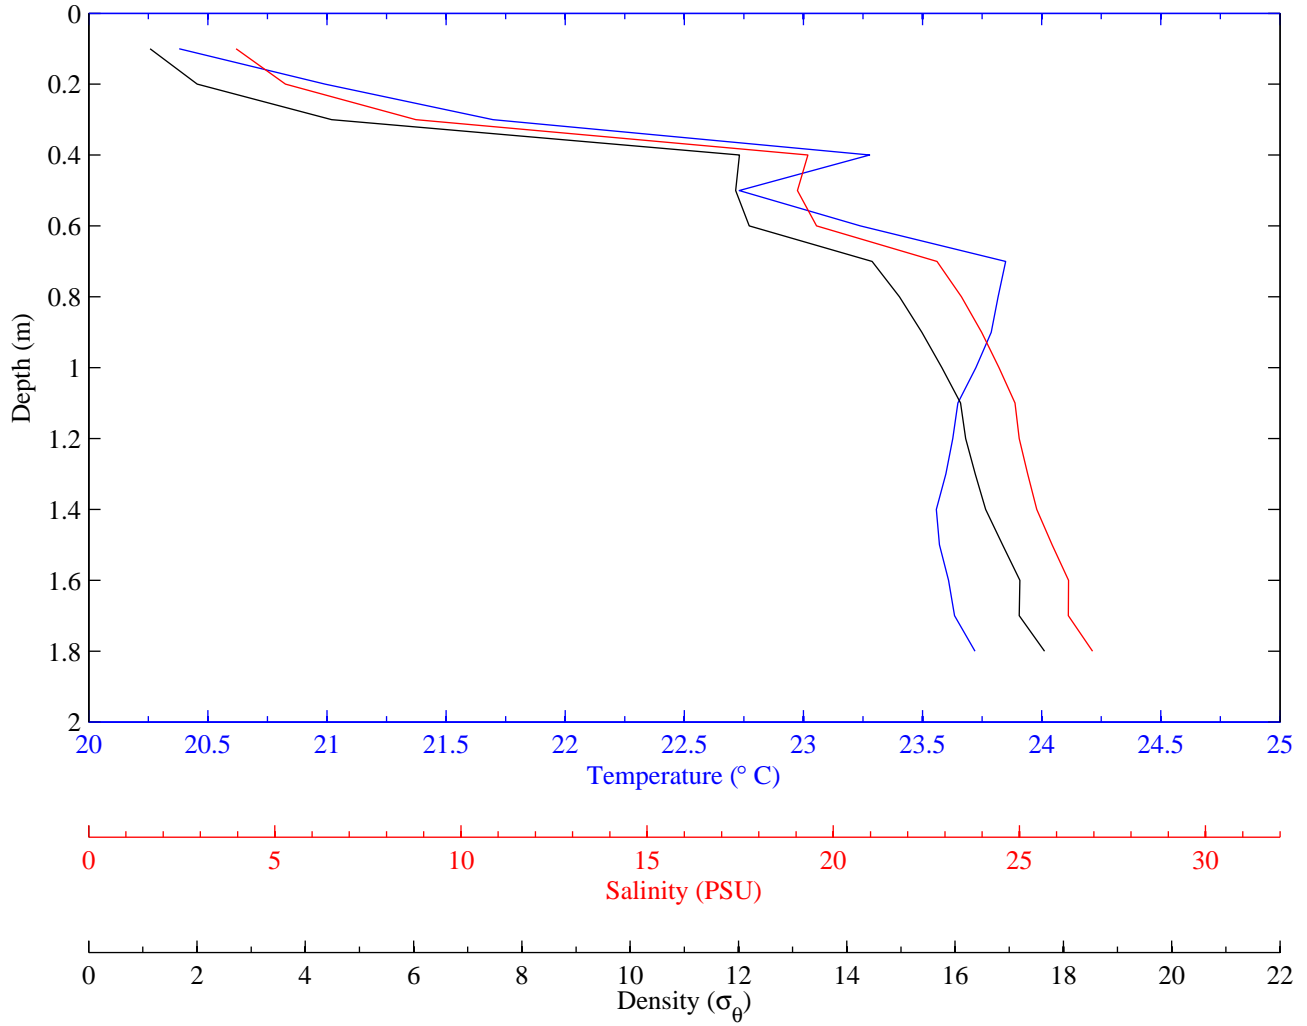

San Gabriel River 5/17/05, Cast 10