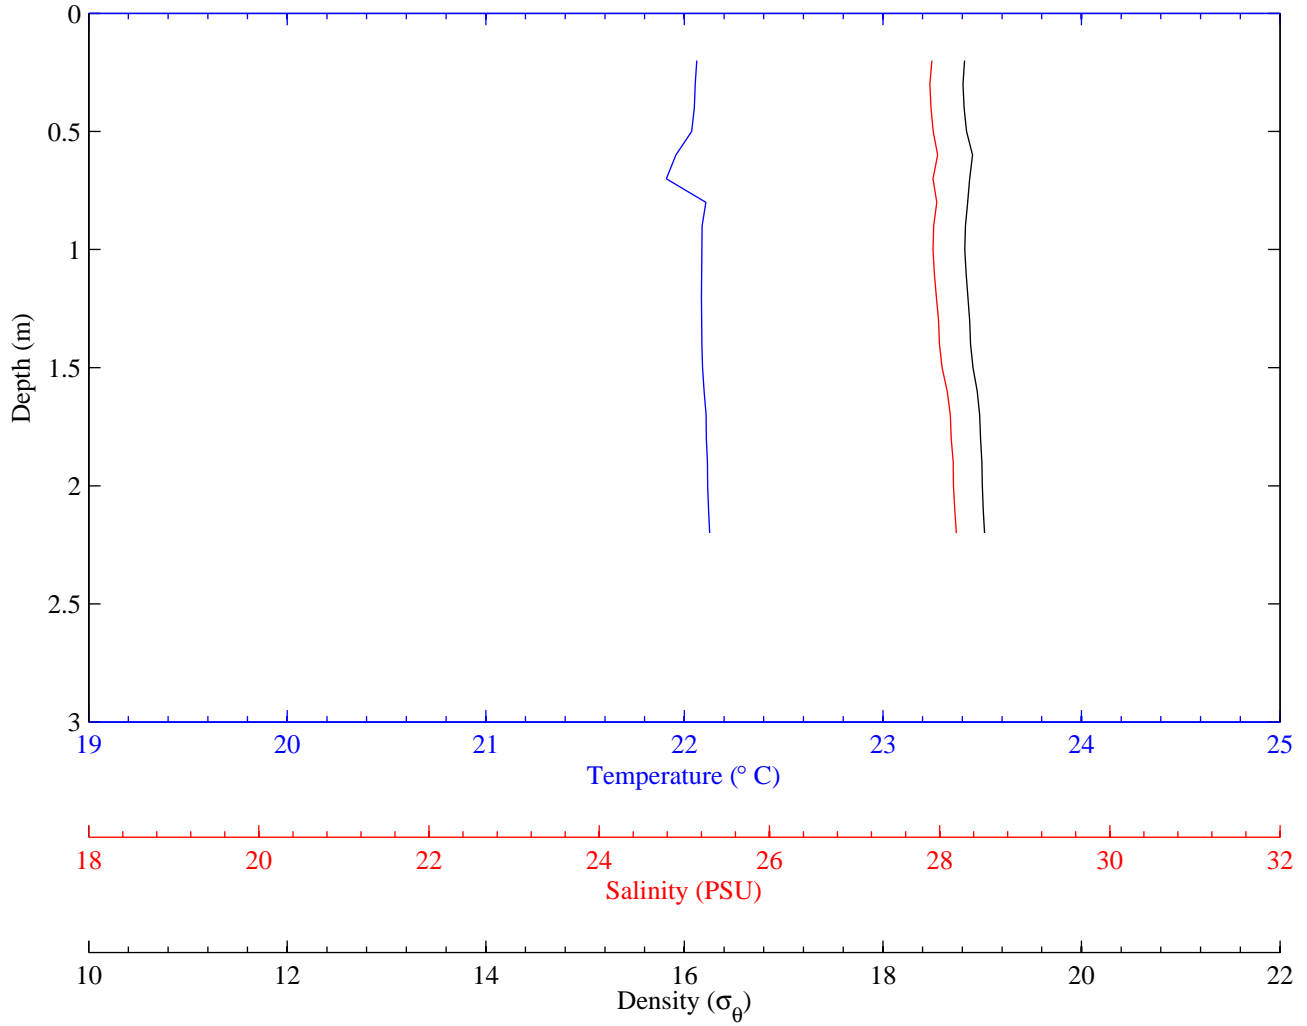

San Gabriel River 5/17/05, Cast 25