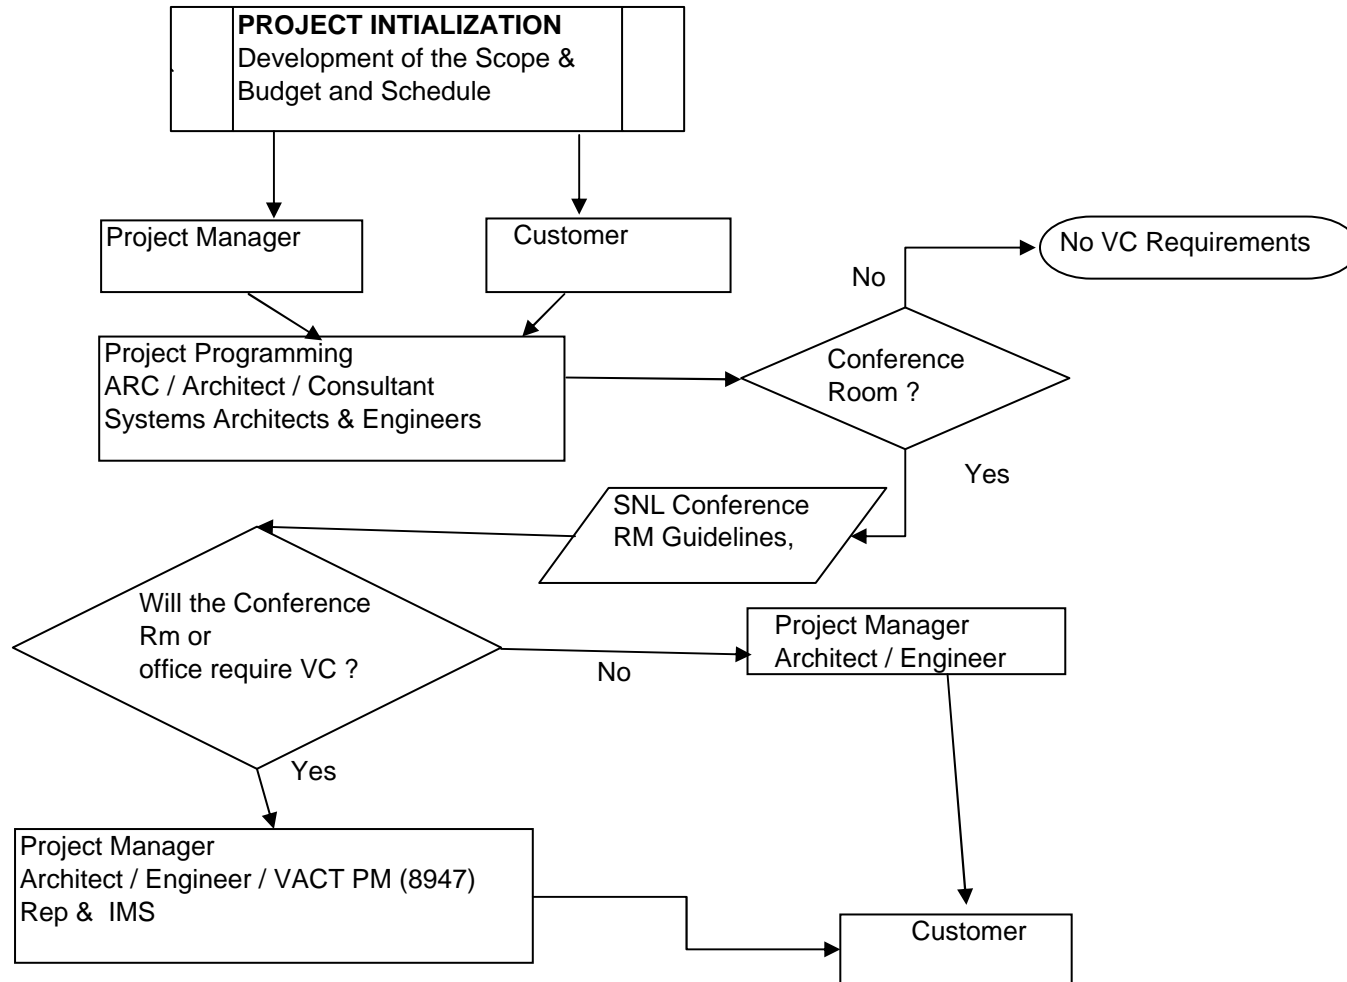

IES Collaborative Process Flowchart

**Between SNL's Videoconferencing & Collaborative Technologies Department (8947)
and the Facilities Management & Operations Center (10800)
For New Buildings; GPP or IGPP**

IES Collaborative Process Flowchart

**Between SNL's Videoconferencing & Collaborative Technologies Department (8947)
and Facilities Management & Operations Center (10800)
For Existing Buildings**

**BMT= Building Management Team & Includes BM,
Systems Architects and Engineers as required**