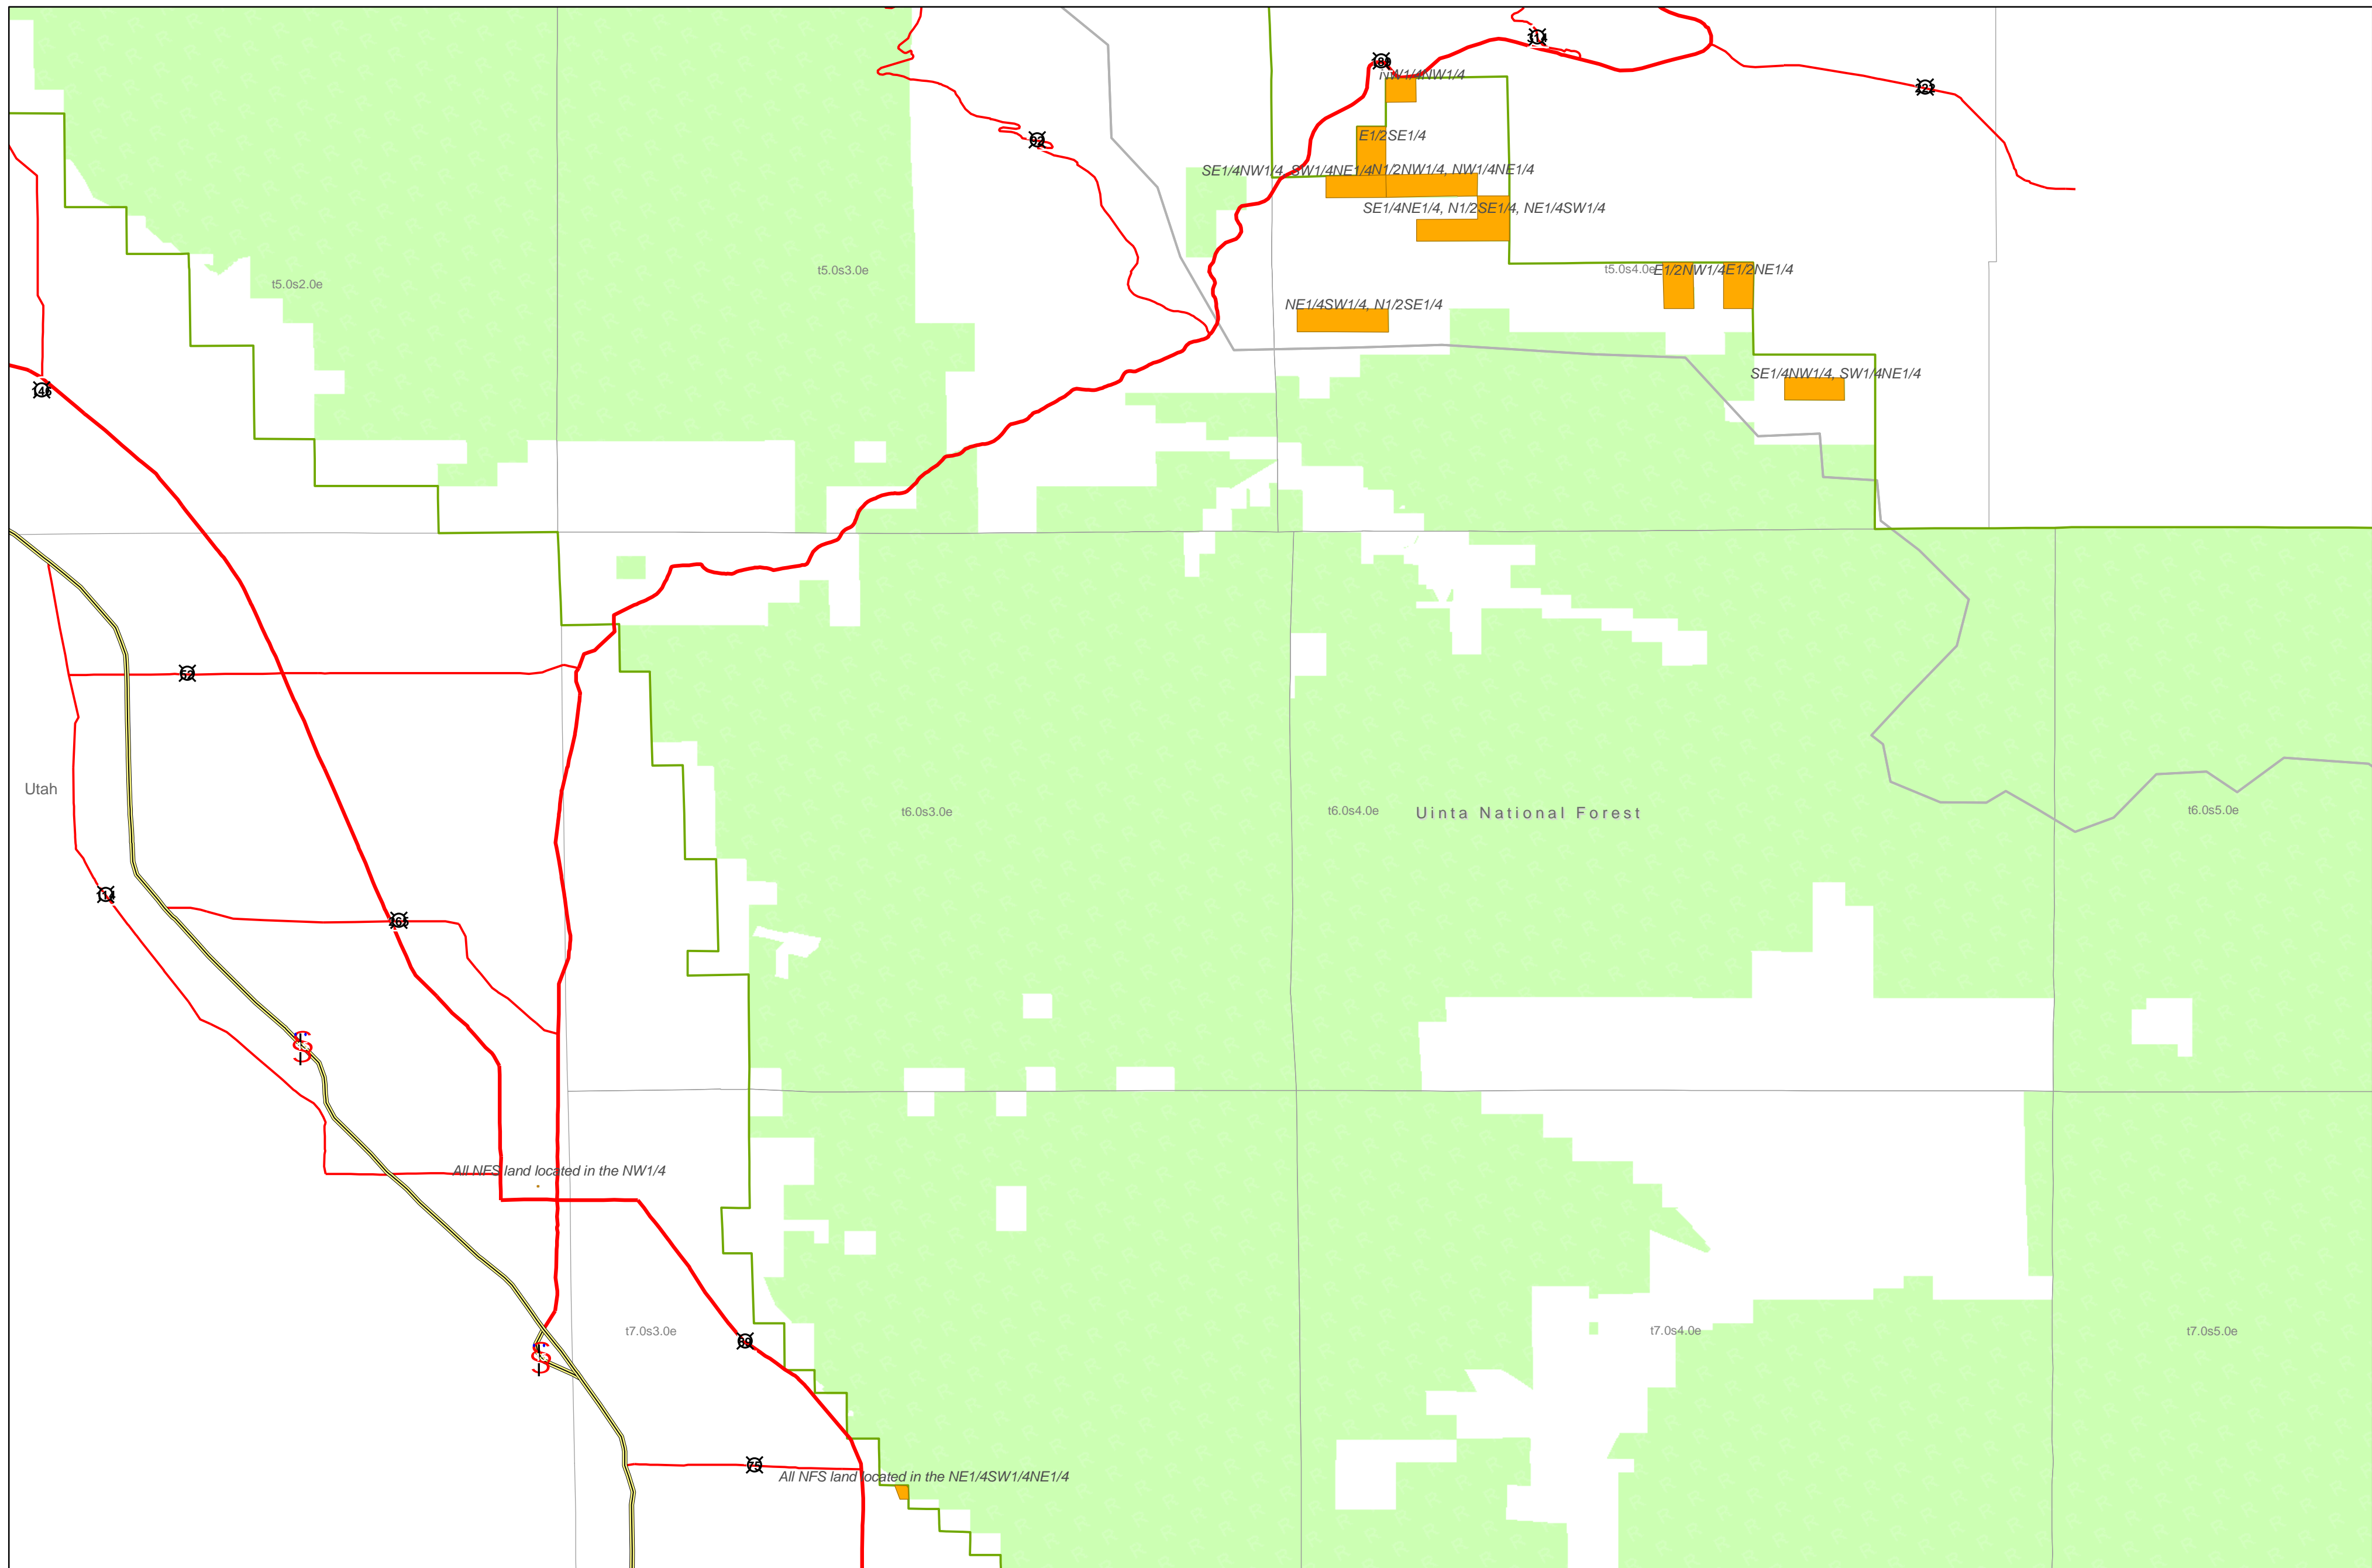

Uinta National Forest

- USFS parcels potentially eligible for sale
- State boundary
- County boundary
- Administrative Forest boundary
- PLSS Townships
- USFS ownership

Map created February 7th, 2007

1:76,785

Disclaimer: All parcels shown are subject to change without prior notification. The Forest Service does not warrant the current condition of title for parcels shown. Outstanding rights and restrictions may encumber the title to any or all of the subject parcels.