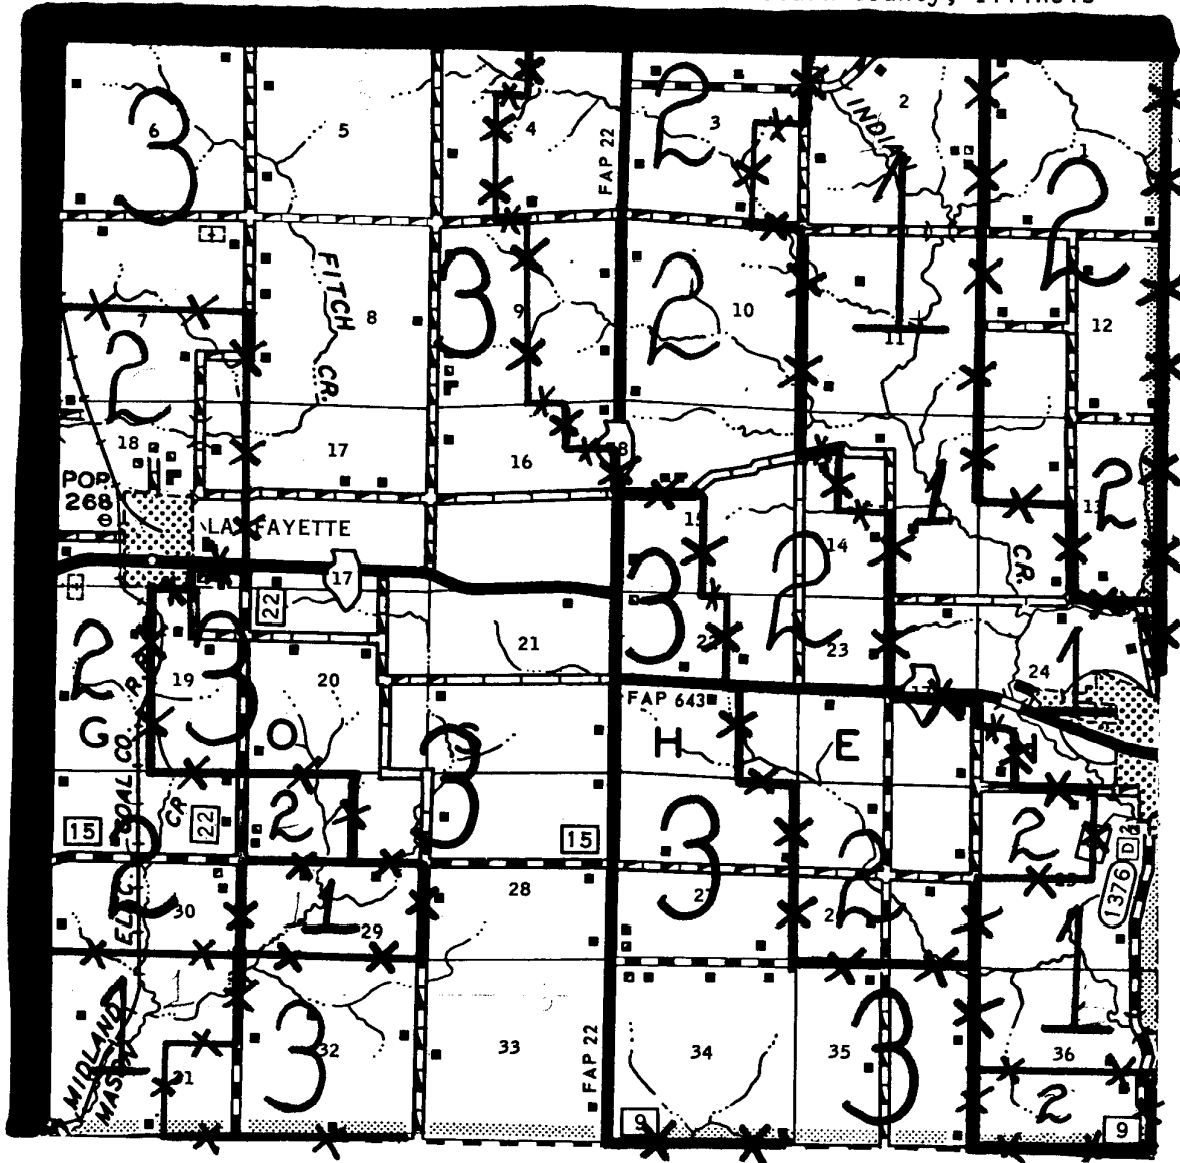

STARK COUNTY

ILLINOIS

FCI-33
(17-175)

ALPHABETICAL INDEX
TO TOWNSHIP MAPS

Elmira.....	9
Essex.....	4
Goshen.....	6
Osceola.....	10
Penn.....	8
Toulon.....	7
Valley.....	5
West Jersey.....	3

	ELMIRA P. 9	OSCEOLA P. 10	T 14 N
GOSHEN P. 6	TOULON P. 7	PENN P. 8	T 13 N
WEST JERSEY P. 3	ESSEX P. 4	VALLEY P. 5	T 12 N
R5E	R6E	R7E	

T12N-R5E
West Jersey Township

17-175
Stark County, Illinois

T12N-R6E
Essex Township

17-175
Stark County, Illinois

T12N-R7E
Valley Township

17-175
Stark County, Illinois

T13N-R5E
Goshen Township

17-175
Stark County, Illinois

T13N-R6E
Toulon Township

17-175
Stark County, Illinois

T13N-R7E
Penn Township

17-175
Stark County, Illinois

Elmira Township
T14N-R6E

Stark County, Illinois
17-175

T14N-R7E
Osceola Township

17-175
Stark County, Illinois