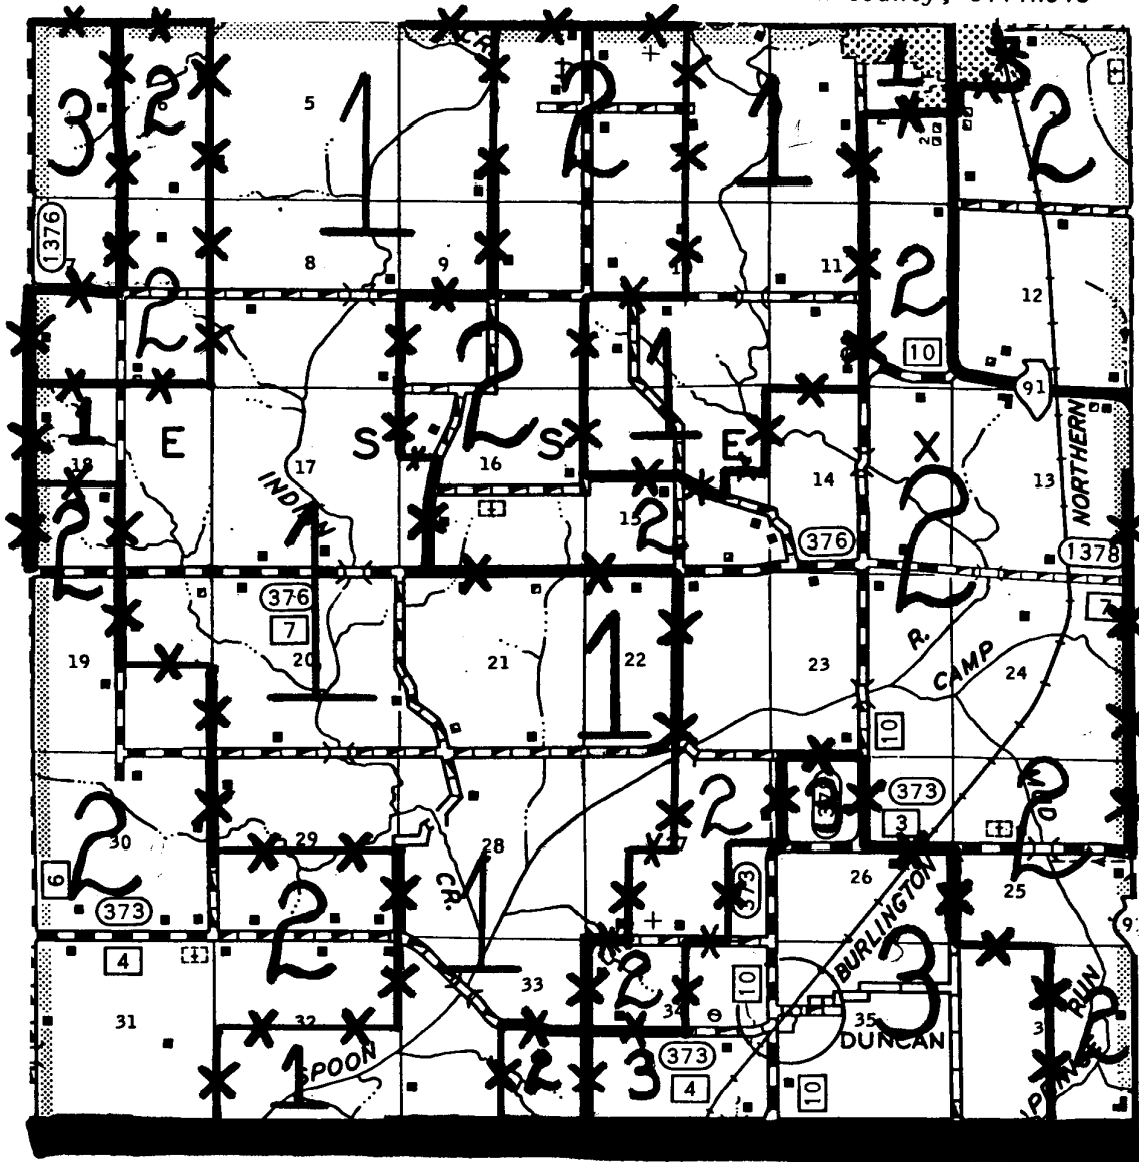

STARK COUNTY

ILLINOIS

FCI-33
(17-175)

ALPHABETICAL INDEX
TO TOWNSHIP MAPS

Elmira.....	9
Essex.....	4
Goshen.....	6
Osceola.....	10
Penn.....	8
Toulon.....	7
Valley.....	5
West Jersey.....	3

	ELMIRA P. 9	OSCEOLA P. 10	T 14 N
GOSHEN P. 6	TOULON P. 7	PENN P. 8	T 13 N
WEST JERSEY P. 3	ESSEX P. 4	VALLEY P. 5	T 12 N
R5E	R6E	R7E	

T12N-R5E
West Jersey Township

17-175
Stark County, Illinois

T12N-R6E
Essex Township

17-175
Stark County, Illinois

T12N-R7E
Valley Township

17-175
Stark County, Illinois

T13N-R5E
Goshen Township

17-175
Stark County, Illinois

T13N-R6E
Toulon Township

17-175
Stark County, Illinois

T13N-R7E
Penn Township

17-175
Stark County, Illinois

Elmira Township
T14N-R6E

Stark County, Illinois
17-175

T14N-R7E
Osceola Township

17-175
Stark County, Illinois