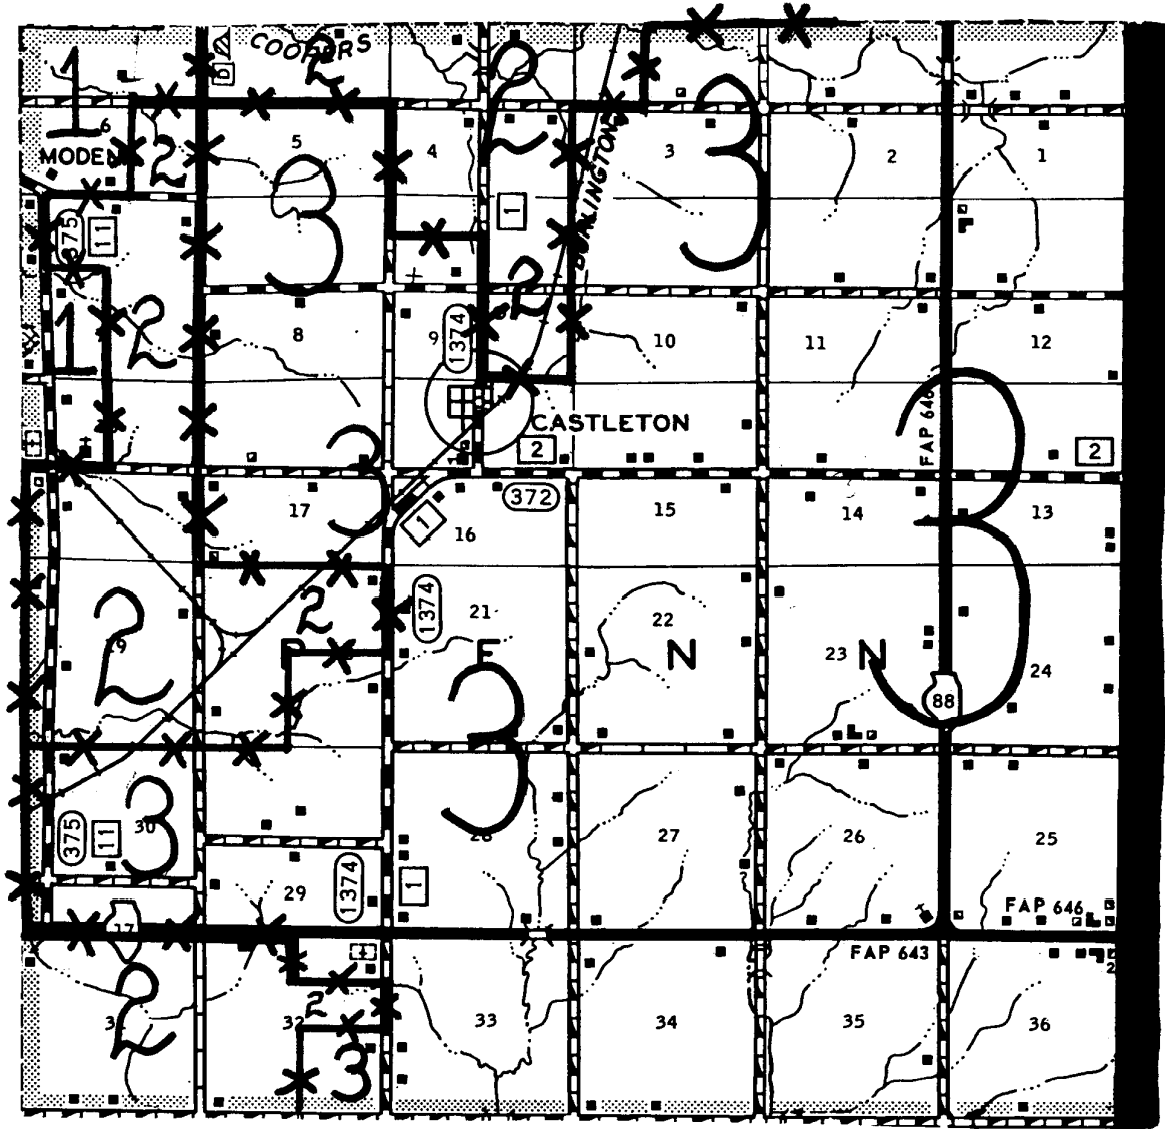

STARK COUNTY

ILLINOIS

FCI-33
(17-175)

ALPHABETICAL INDEX
TO TOWNSHIP MAPS

Elmira.....	9
Essex.....	4
Goshen.....	6
Osceola.....	10
Penn.....	8
Toulon.....	7
Valley.....	5
West Jersey.....	3

	ELMIRA P. 9	OSCEOLA P. 10	T 14 N
GOSHEN P. 6	TOULON P. 7	PENN P. 8	T 13 N
WEST JERSEY P. 3	ESSEX P. 4	VALLEY P. 5	T 12 N
R5E	R6E	R7E	

T12N-R5E
West Jersey Township

17-175
Stark County, Illinois

T12N-R6E
Essex Township

17-175
Stark County, Illinois

T12N-R7E
Valley Township

17-175
Stark County, Illinois

T13N-R5E
Goshen Township

17-175
Stark County, Illinois

T13N-R6E
Toulon Township

17-175
Stark County, Illinois

T13N-R7E
Penn Township

17-175
Stark County, Illinois

Elmira Township
T14N-R6E

Stark County, Illinois
17-175

T14N-R7E
Osceola Township

17-175
Stark County, Illinois