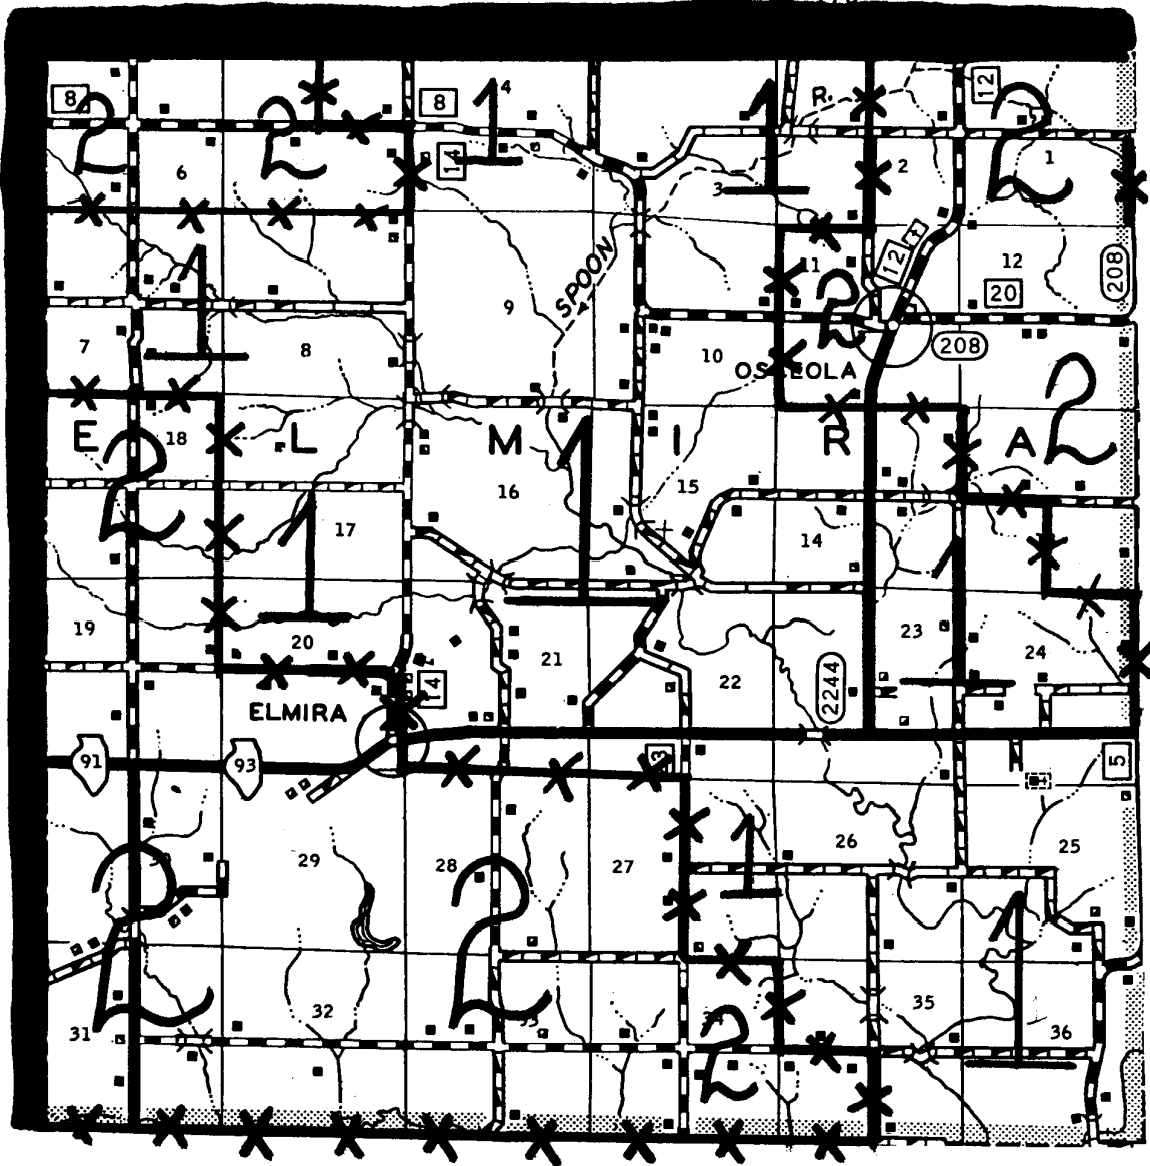

STARK COUNTY

ILLINOIS

FCI-33
(17-175)

ALPHABETICAL INDEX
TO TOWNSHIP MAPS

Elmira.....	9
Essex.....	4
Goshen.....	6
Osceola.....	10
Penn.....	8
Toulon.....	7
Valley.....	5
West Jersey.....	3

	ELMIRA P. 9	OSCEOLA P. 10	T 14 N
GOSHEN P. 6	TOULON P. 7	PENN P. 8	T 13 N
WEST JERSEY P. 3	ESSEX P. 4	VALLEY P. 5	T 12 N
R5E	R6E	R7E	

T12N-R5E
West Jersey Township

17-175
Stark County, Illinois

T12N-R6E
Essex Township

17-175
Stark County, Illinois

T12N-R7E
Valley Township

17-175
Stark County, Illinois

T13N-R5E
Goshen Township

17-175
Stark County, Illinois

T13N-R6E
Toulon Township

17-175
Stark County, Illinois

T13N-R7E
Penn Township

17-175
Stark County, Illinois

Elmira Township
T14N-R6E

Stark County, Illinois
17-175

T14N-R7E
Osceola Township

17-175
Stark County, Illinois