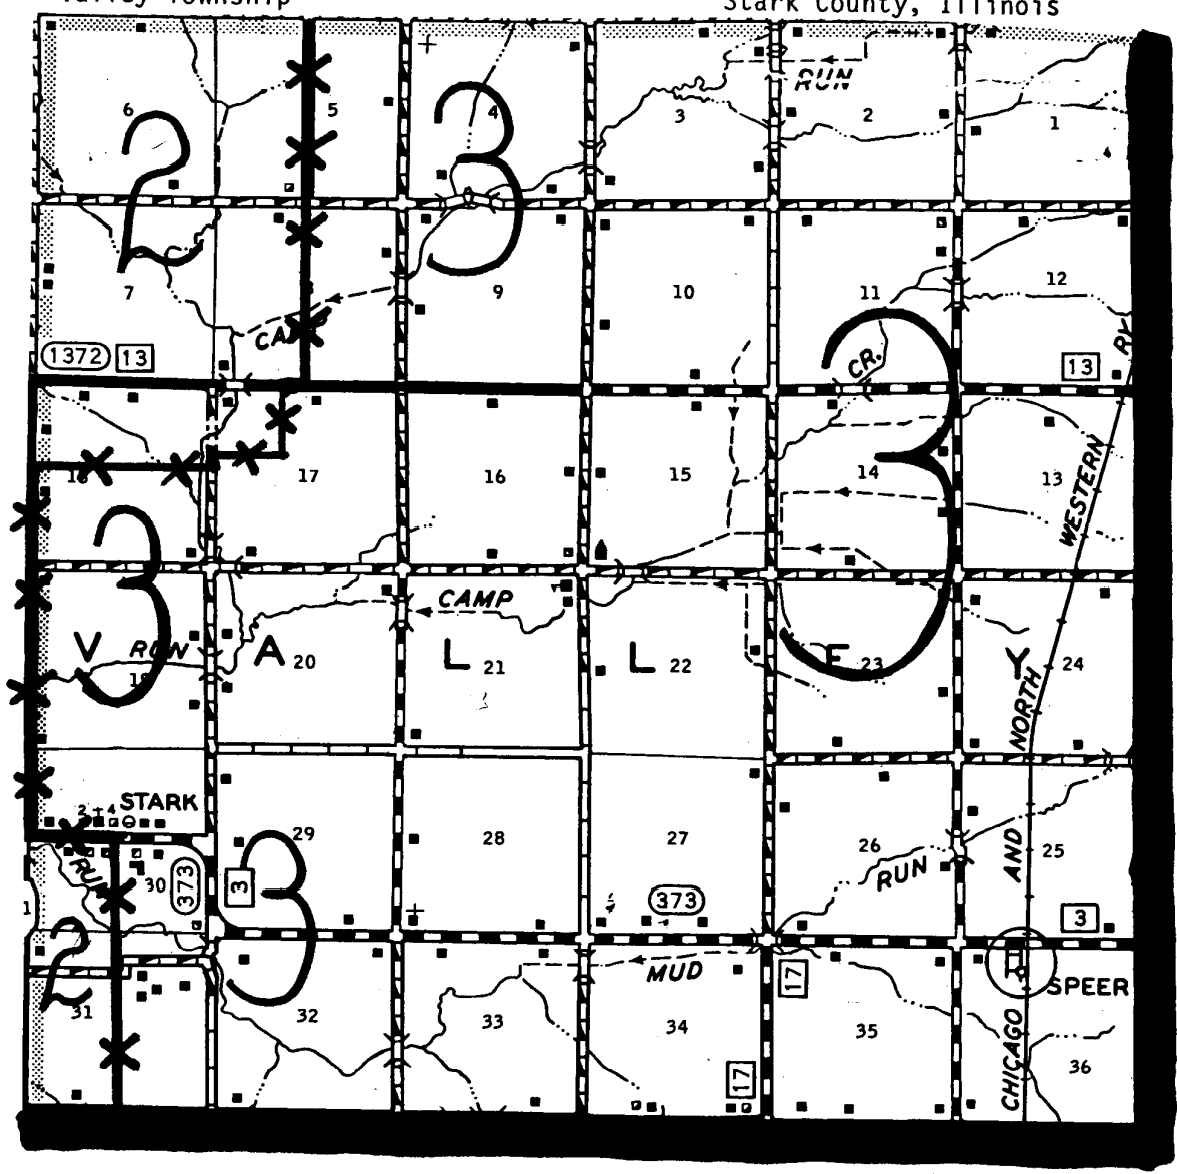

STARK COUNTY

ILLINOIS

FCI-33
(17-175)

ALPHABETICAL INDEX
TO TOWNSHIP MAPS

Elmira.....	9
Essex.....	4
Goshen.....	6
Osceola.....	10
Penn.....	8
Toulon.....	7
Valley.....	5
West Jersey.....	3

	ELMIRA P. 9	OSCEOLA P. 10	T 14 N
GOSHEN P. 6	TOULON P. 7	PENN P. 8	T 13 N
WEST JERSEY P. 3	ESSEX P. 4	VALLEY P. 5	T 12 N
R5E	R6E	R7E	

T12N-R5E
West Jersey Township

17-175
Stark County, Illinois

T12N-R6E
Essex Township

17-175
Stark County, Illinois

T12N-R7E
Valley Township

17-175
Stark County, Illinois

T13N-R5E
Goshen Township

17-175
Stark County, Illinois

T13N-R6E
Toulon Township

17-175
Stark County, Illinois

T13N-R7E
Penn Township

17-175
Stark County, Illinois

Elmira Township
T14N-R6E

Stark County, Illinois
17-175

T14N-R7E
Osceola Township

17-175
Stark County, Illinois