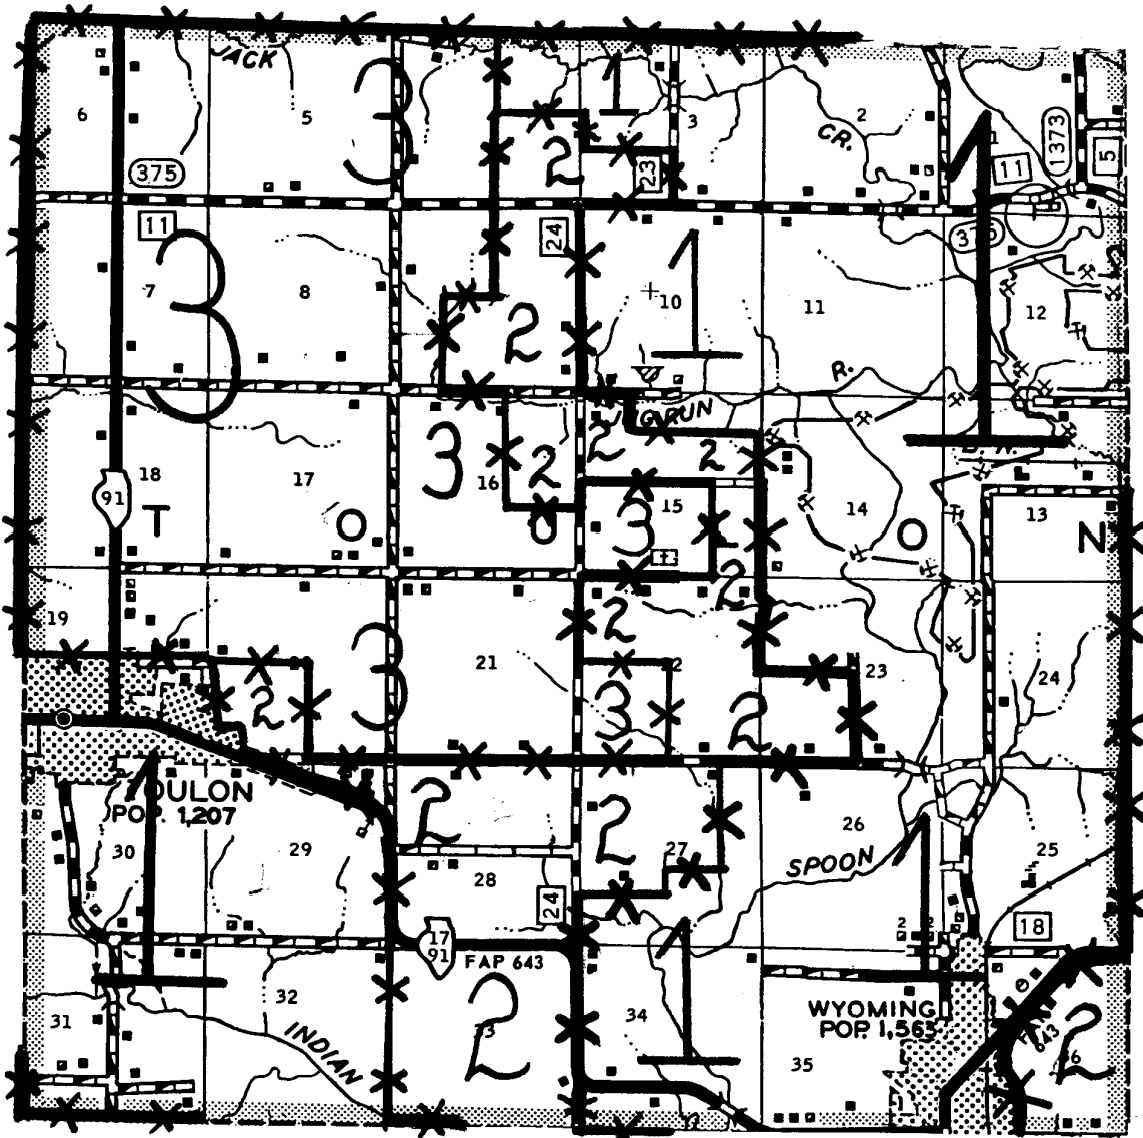

STARK COUNTY

ILLINOIS

FCI-33
(17-175)

ALPHABETICAL INDEX
TO TOWNSHIP MAPS

Elmira.....	9
Essex.....	4
Goshen.....	6
Osceola.....	10
Penn.....	8
Toulon.....	7
Valley.....	5
West Jersey.....	3

	ELMIRA P. 9	OSCEOLA P. 10	T 14 N
GOSHEN P. 6	TOULON P. 7	PENN P. 8	T 13 N
WEST JERSEY P. 3	ESSEX P. 4	VALLEY P. 5	T 12 N
R5E	R6E	R7E	

T12N-R5E
West Jersey Township

17-175
Stark County, Illinois

T12N-R6E
Essex Township

17-175
Stark County, Illinois

T12N-R7E
Valley Township

17-175
Stark County, Illinois

T13N-R5E
Goshen Township

17-175
Stark County, Illinois

T13N-R6E
Toulon Township

17-175
Stark County, Illinois

T13N-R7E
Penn Township

17-175
Stark County, Illinois

Elmira Township
T14N-R6E

Stark County, Illinois
17-175

T14N-R7E
Osceola Township

17-175
Stark County, Illinois