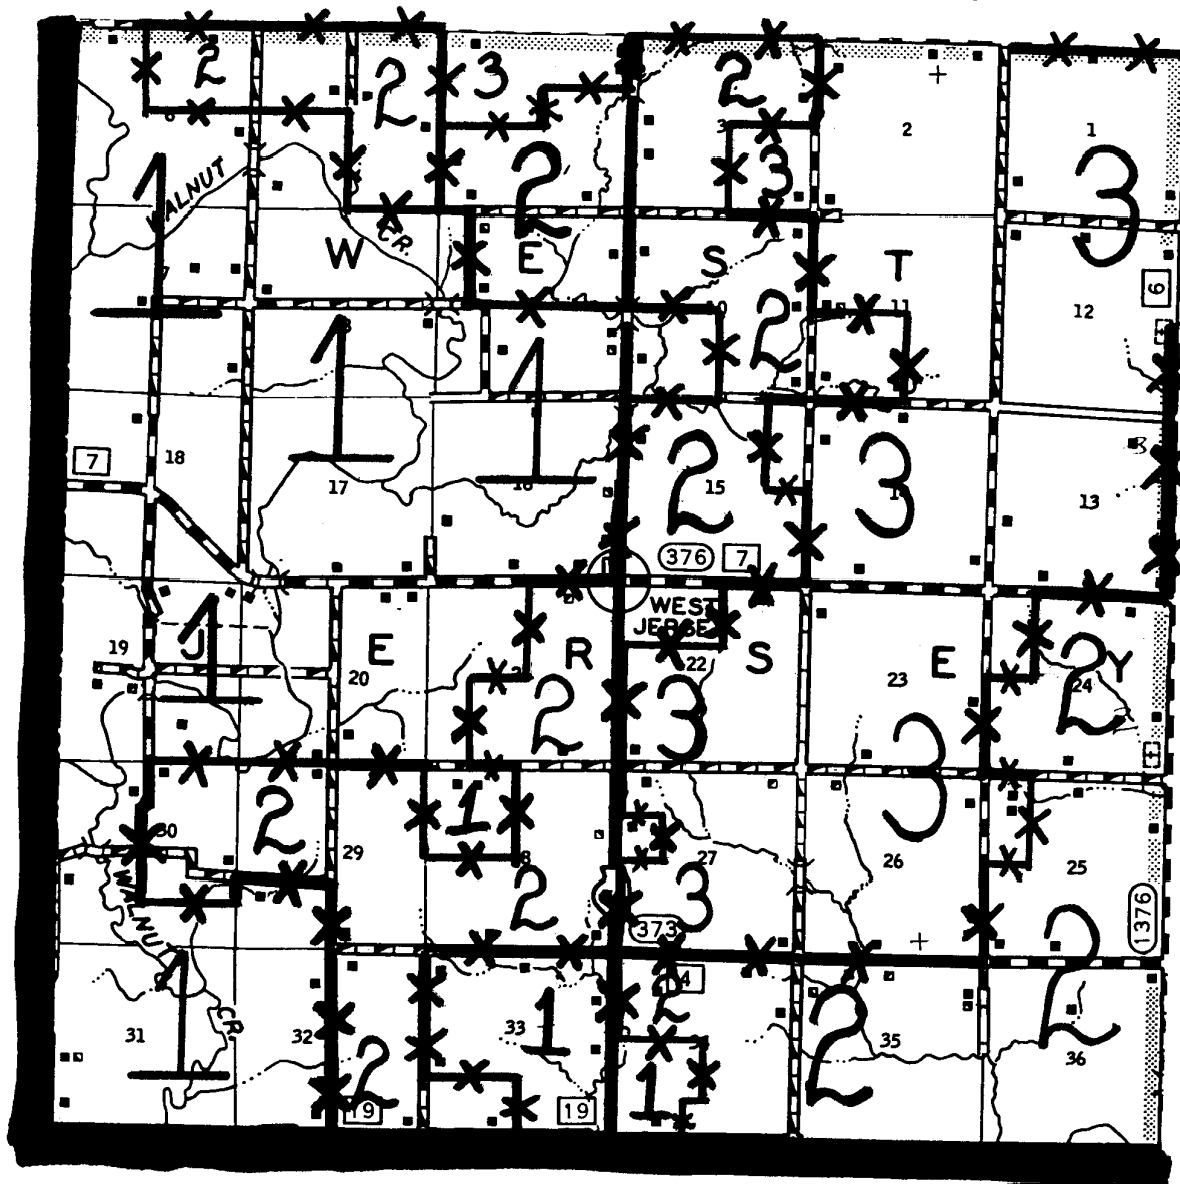

STARK COUNTY

ILLINOIS

FCI-33
(17-175)

ALPHABETICAL INDEX
TO TOWNSHIP MAPS

Elmira.....	9
Essex.....	4
Goshen.....	6
Osceola.....	10
Penn.....	8
Toulon.....	7
Valley.....	5
West Jersey.....	3

	ELMIRA P. 9	OSCEOLA P. 10	T 14 N
GOSHEN P. 6	TOULON P. 7	PENN P. 8	T 13 N
WEST JERSEY P. 3	ESSEX P. 4	VALLEY P. 5	T 12 N
R5E	R6E	R7E	

T12N-R5E
West Jersey Township

17-175
Stark County, Illinois

T12N-R6E
Essex Township

17-175
Stark County, Illinois

T12N-R7E
Valley Township

17-175
Stark County, Illinois

T13N-R5E
Goshen Township

17-175
Stark County, Illinois

T13N-R6E
Toulon Township

17-175
Stark County, Illinois

T13N-R7E
Penn Township

17-175
Stark County, Illinois

Elmira Township
T14N-R6E

Stark County, Illinois
17-175

T14N-R7E
Osceola Township

17-175
Stark County, Illinois