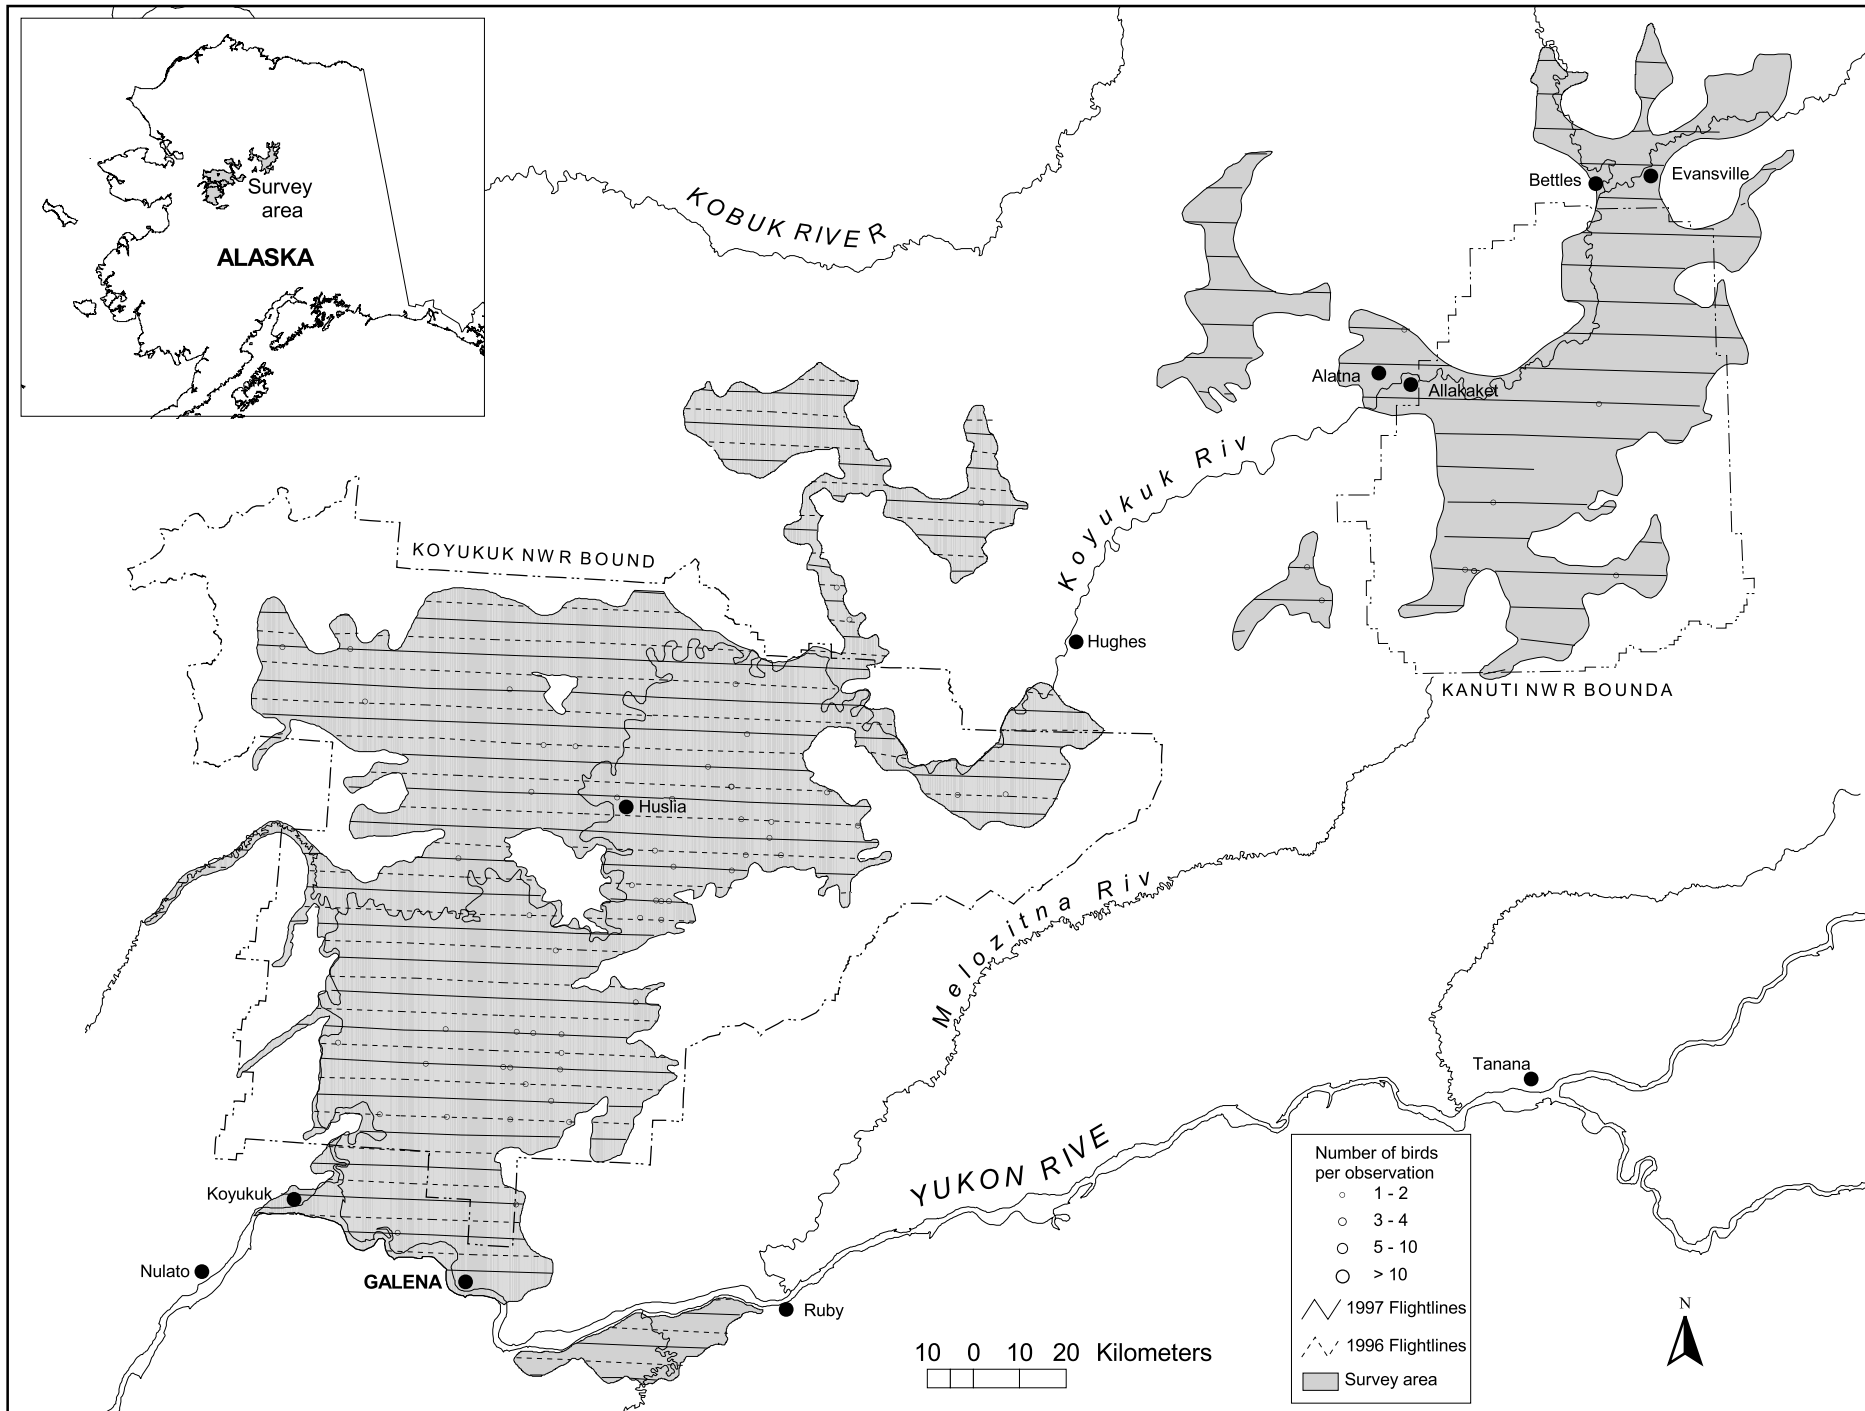

Fig. 36. Red-necked grebe density polygons from aerial surveys of Koyukuk and Kanuti National Wildlife Refuges, Alaska, June 1996 and 1997.

Fig. 37. Common loon locations from aerial surveys of Koyukuk and Kanuti National Wildlife Refuges, Alaska, June 1996 and 1997.