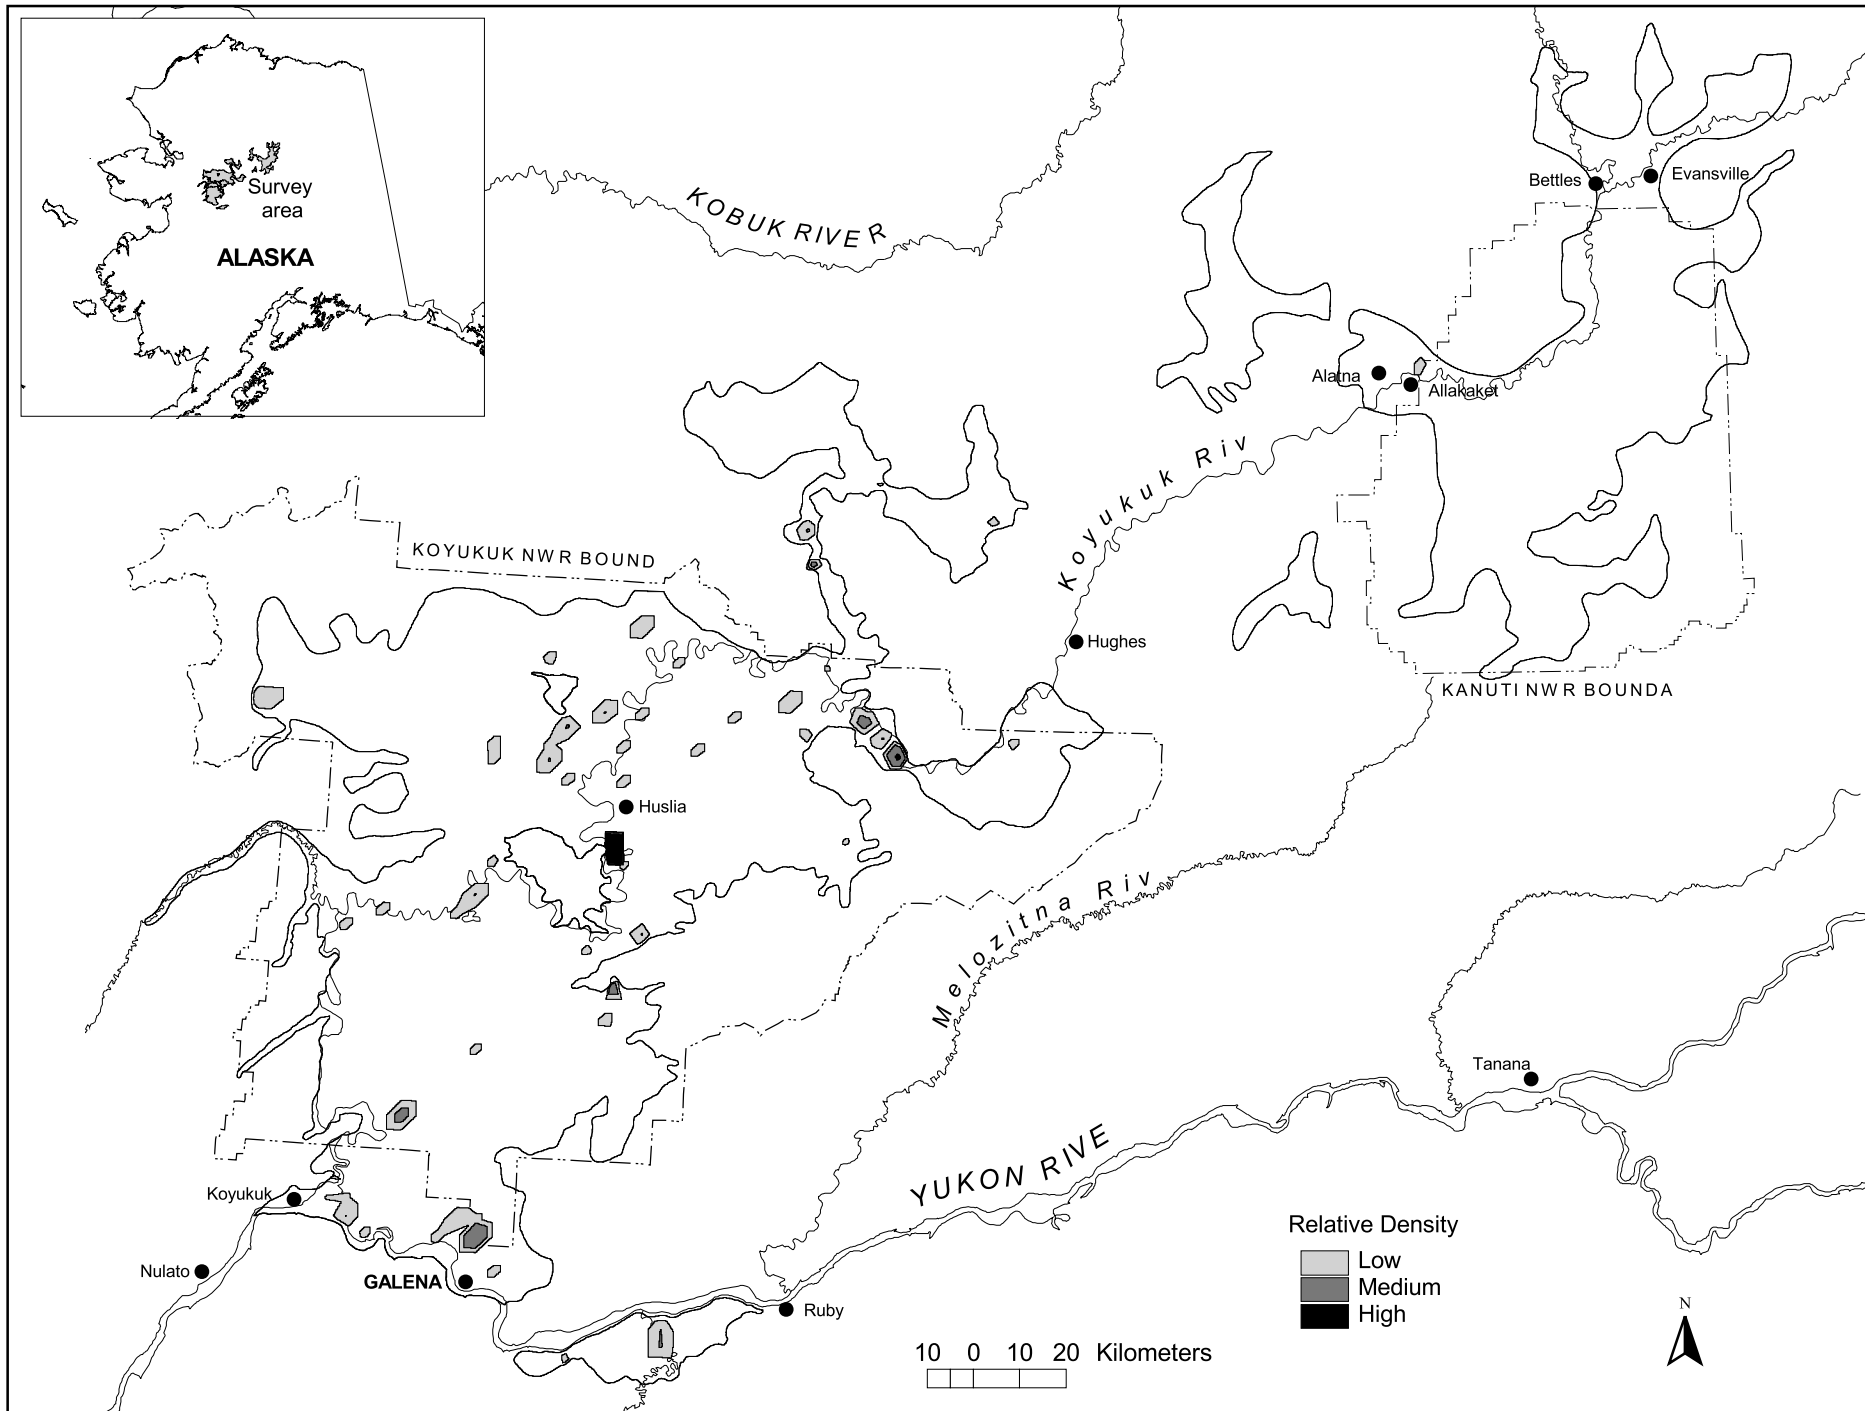

Fig. 17. Ring-necked duck locations from aerial surveys of Koyukuk and Kanuti National Wildlife Refuges, Alaska, June 1996 and 1997.

Fig. 18. Goldeneye locations from aerial surveys of Koyukuk and Kanuti National Wildlife Refuges, Alaska, June 1996 and 1997.

Fig. 19. Goldeneye density polygons from aerial surveys of Koyukuk and Kanuti National Wildlife Refuges, Alaska, June 1996 and 1997.