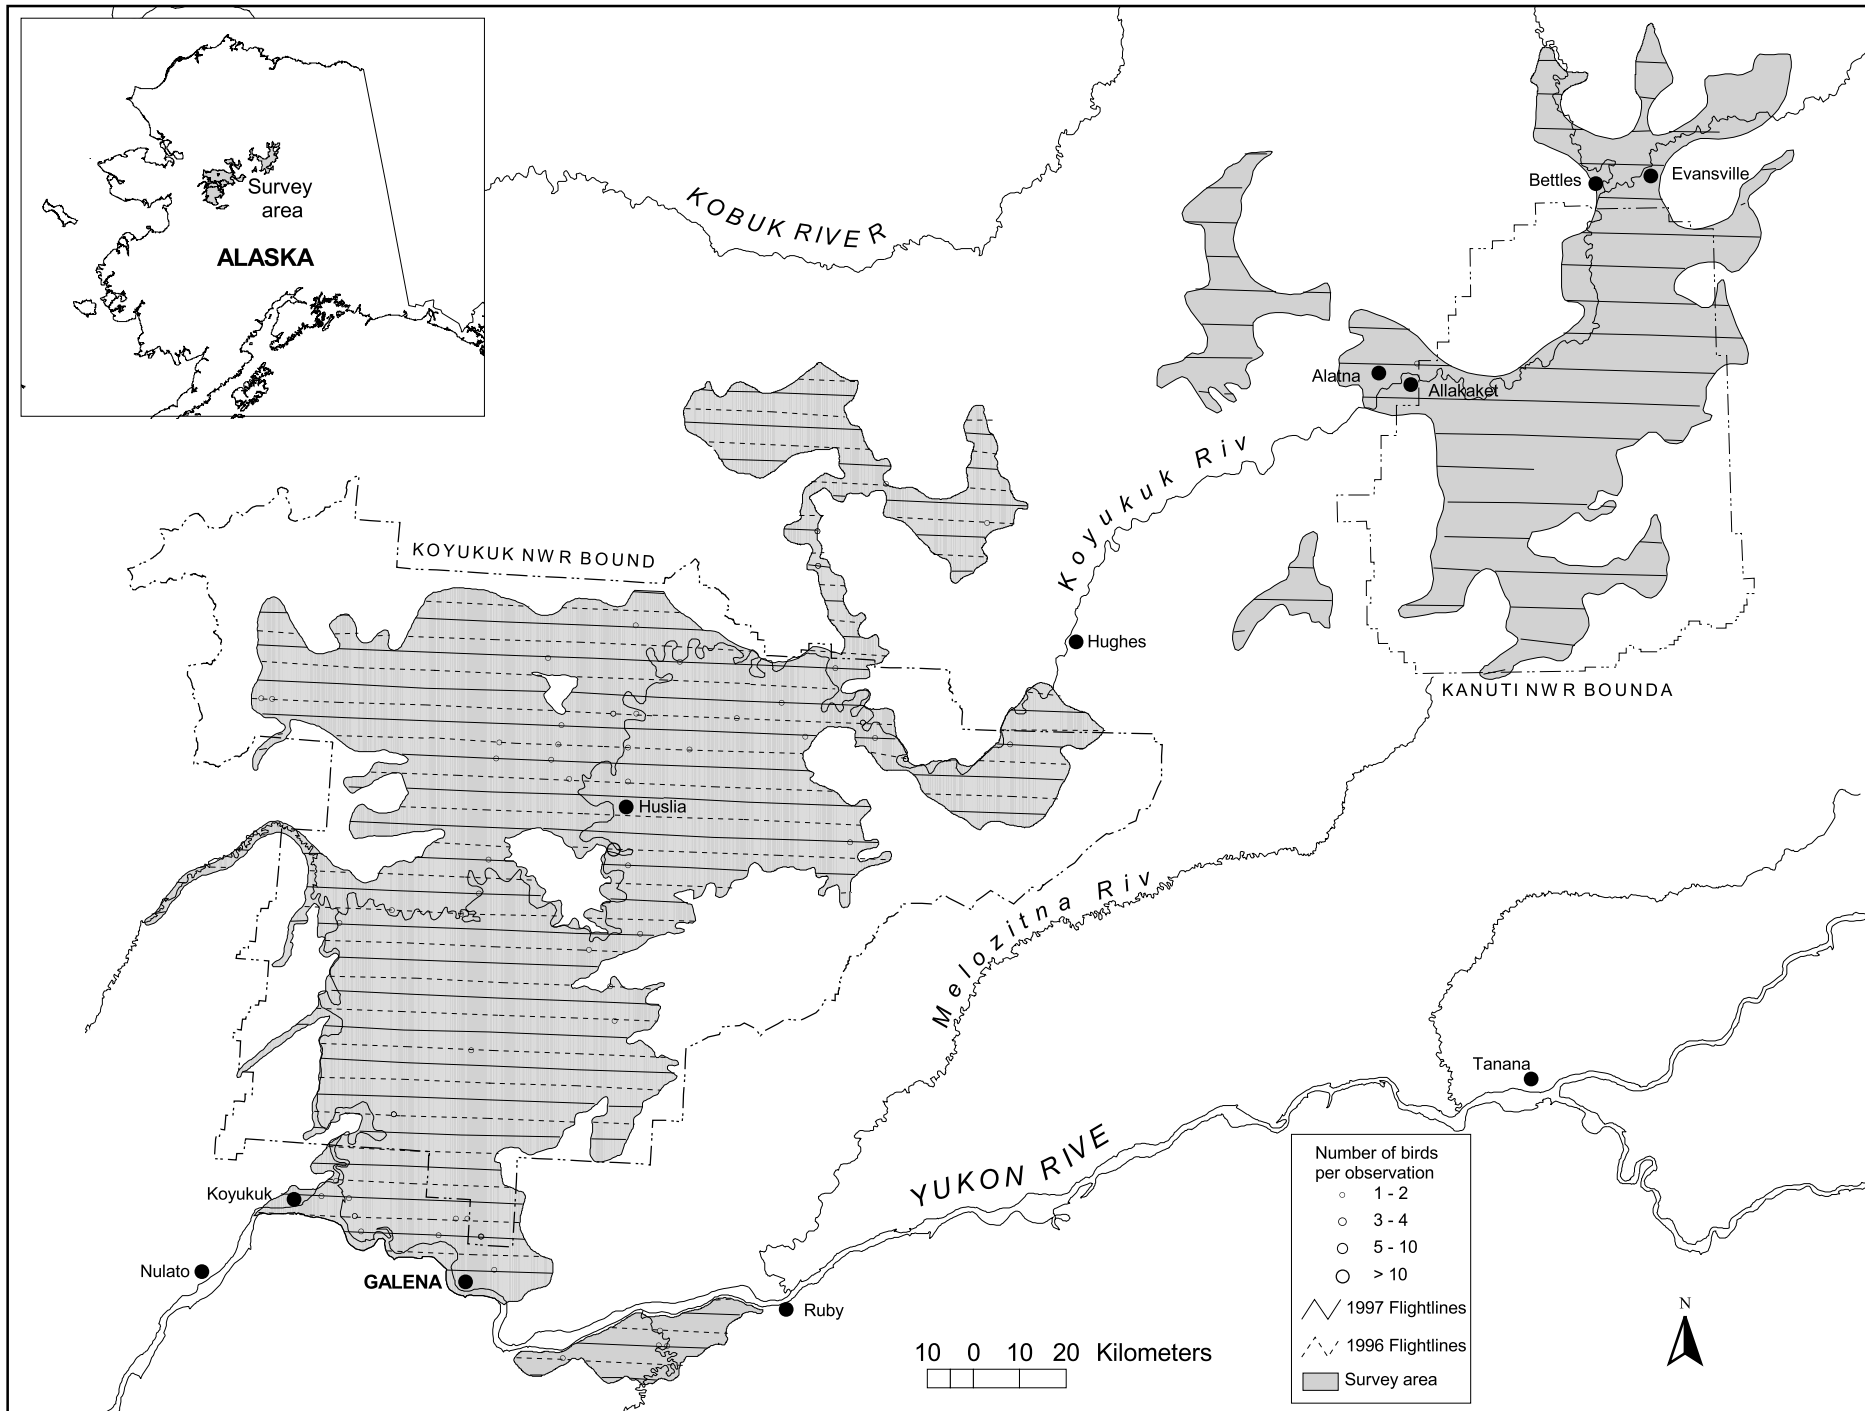

Fig. 17. Ring-necked duck locations from aerial surveys of Koyukuk and Kanuti National Wildlife Refuges, Alaska, June 1996 and 1997.

Fig. 18. Goldeneye locations from aerial surveys of Koyukuk and Kanuti National Wildlife Refuges, Alaska, June 1996 and 1997.

Fig. 19. Goldeneye density polygons from aerial surveys of Koyukuk and Kanuti National Wildlife Refuges, Alaska, June 1996 and 1997.