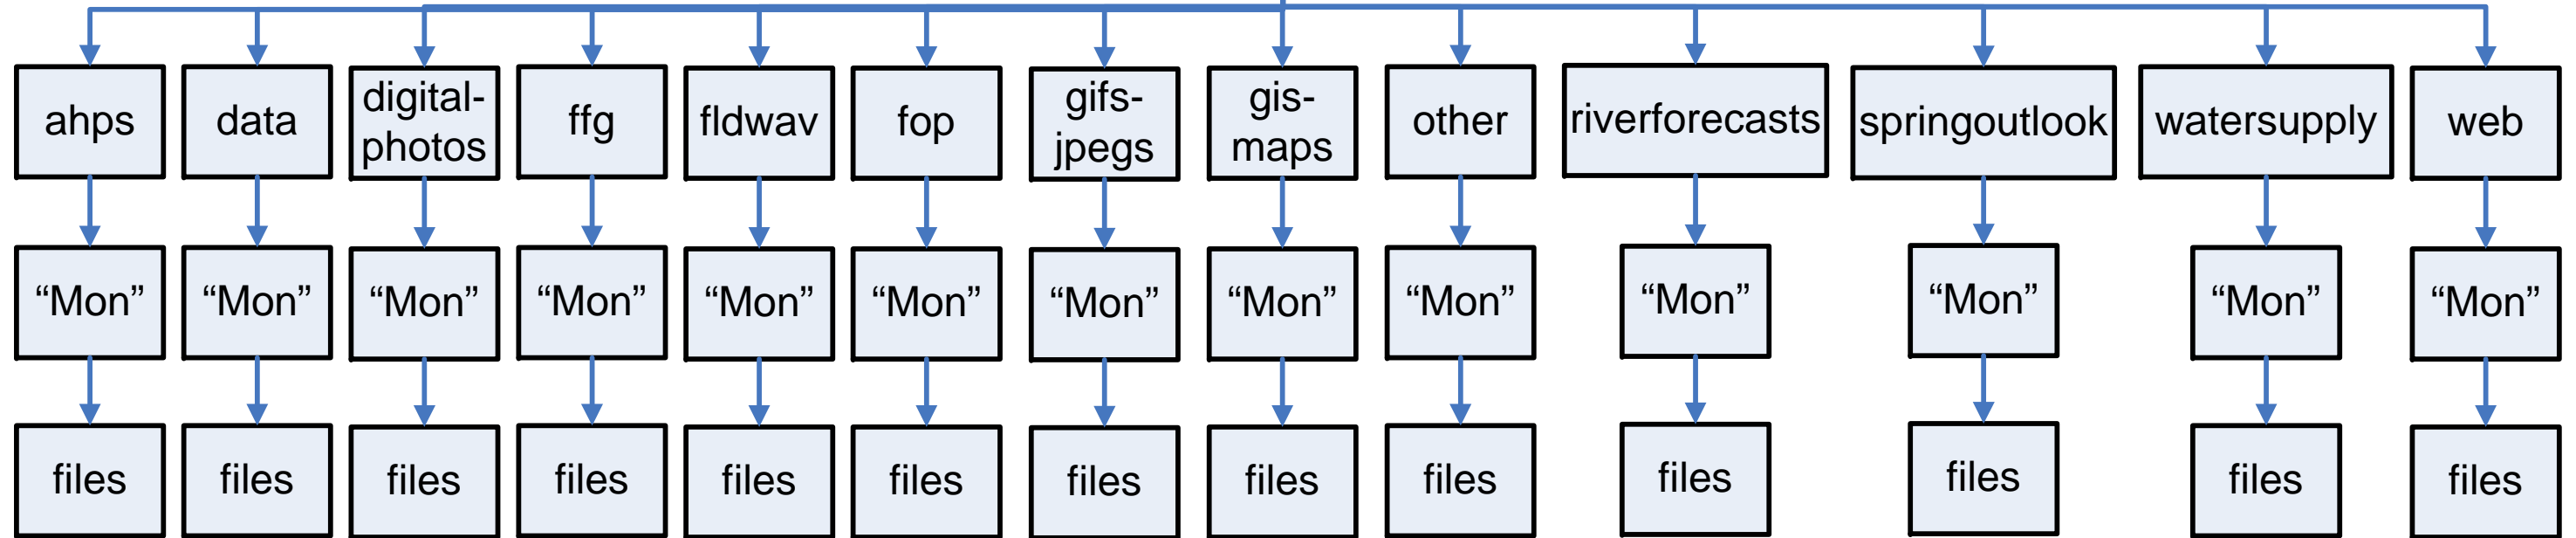

Top Level

Legend

Year – 1993, 1994, 2005, etc.

Mon - Jan, Feb,Nov, Dec

Day – 01, 02, 03,30, 31

Hour – 00, 01,03, 22, 23 in Zulu

epochsecond.microsecond – the number of seconds since ' 00:00:00 1970-01-01 UTC'

Note: for local use

Top

carryover_10042005_MB.tar.gz
processedDB_10042005_MB.tar.gz

* "mods" directory only exists if this is a fcst run with "mods" files referenced via ".INCLUDE" statements

*Note: See Joe O., MARFC for more info

Top

text