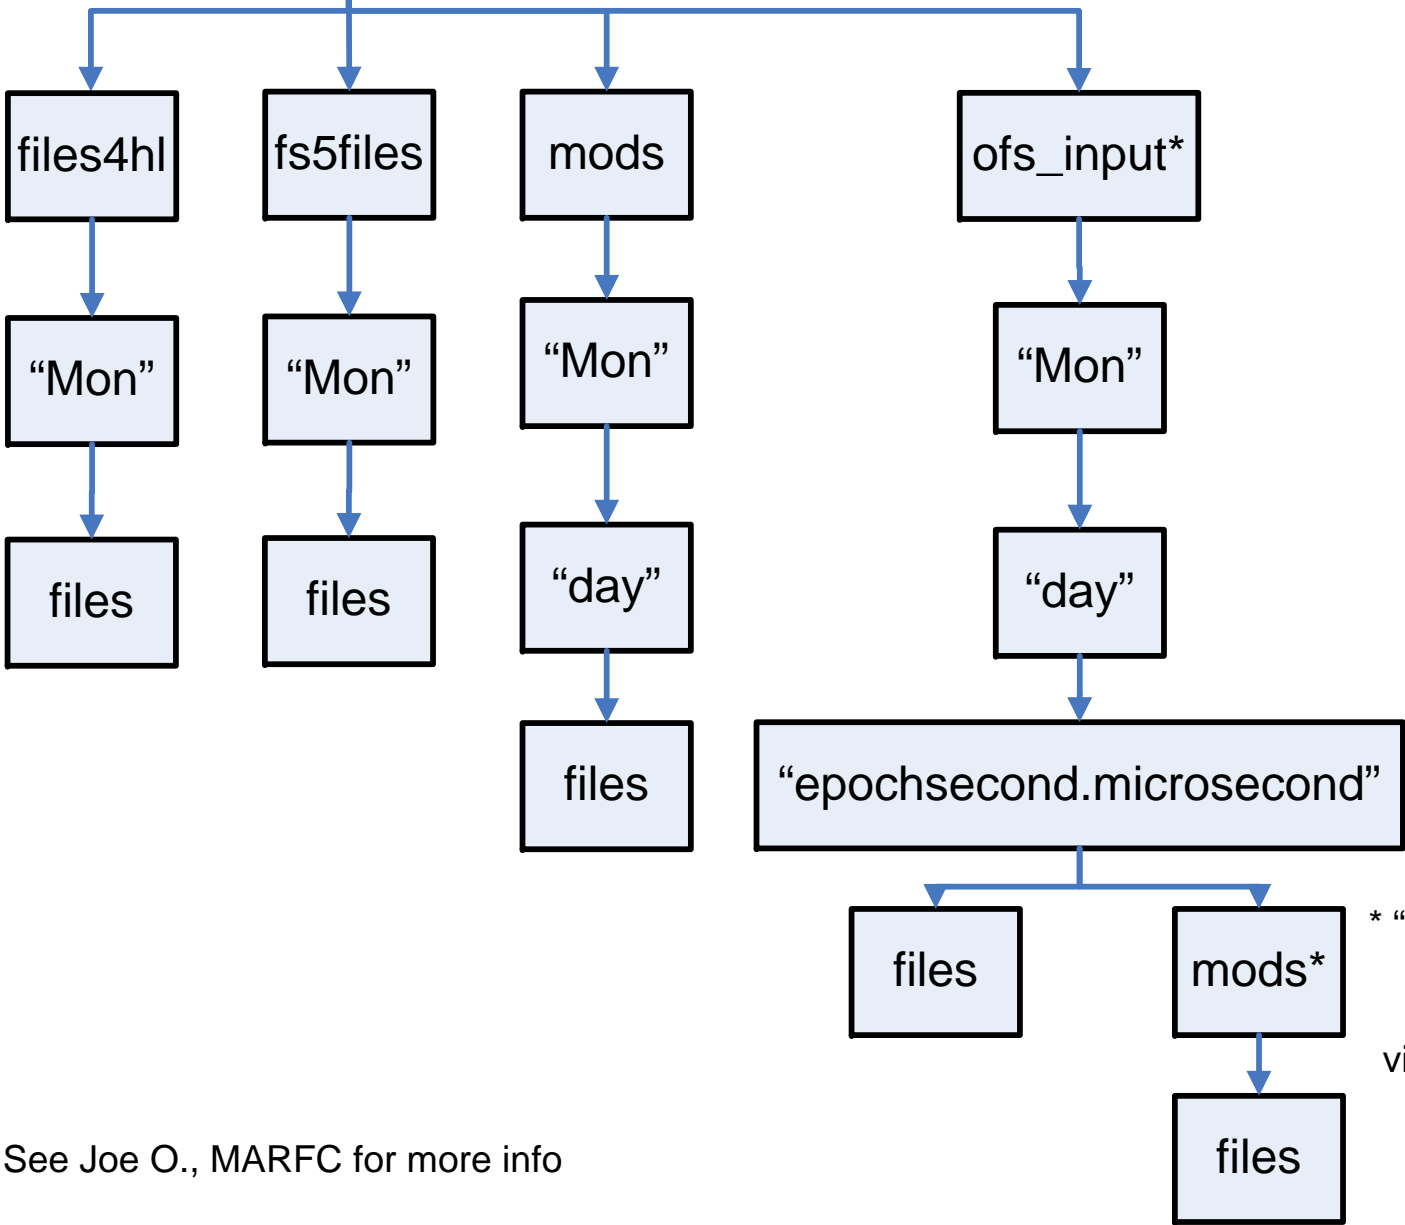

Top Level

Legend

Year – 1993, 1994, 2005, etc.

Mon - Jan, Feb,Nov, Dec

Day – 01, 02, 03,30, 31

Hour – 00, 01,03, 22, 23 in Zulu

epochsecond.microsecond – the number of seconds since ' 00:00:00 1970-01-01 UTC'

Note: for local use

Top

carryover_10042005_MB.tar.gz
processedDB_10042005_MB.tar.gz

* "mods" directory only exists if this is a fcst run with "mods" files referenced via ".INCLUDE" statements

*Note: See Joe O., MARFC for more info

Top

text