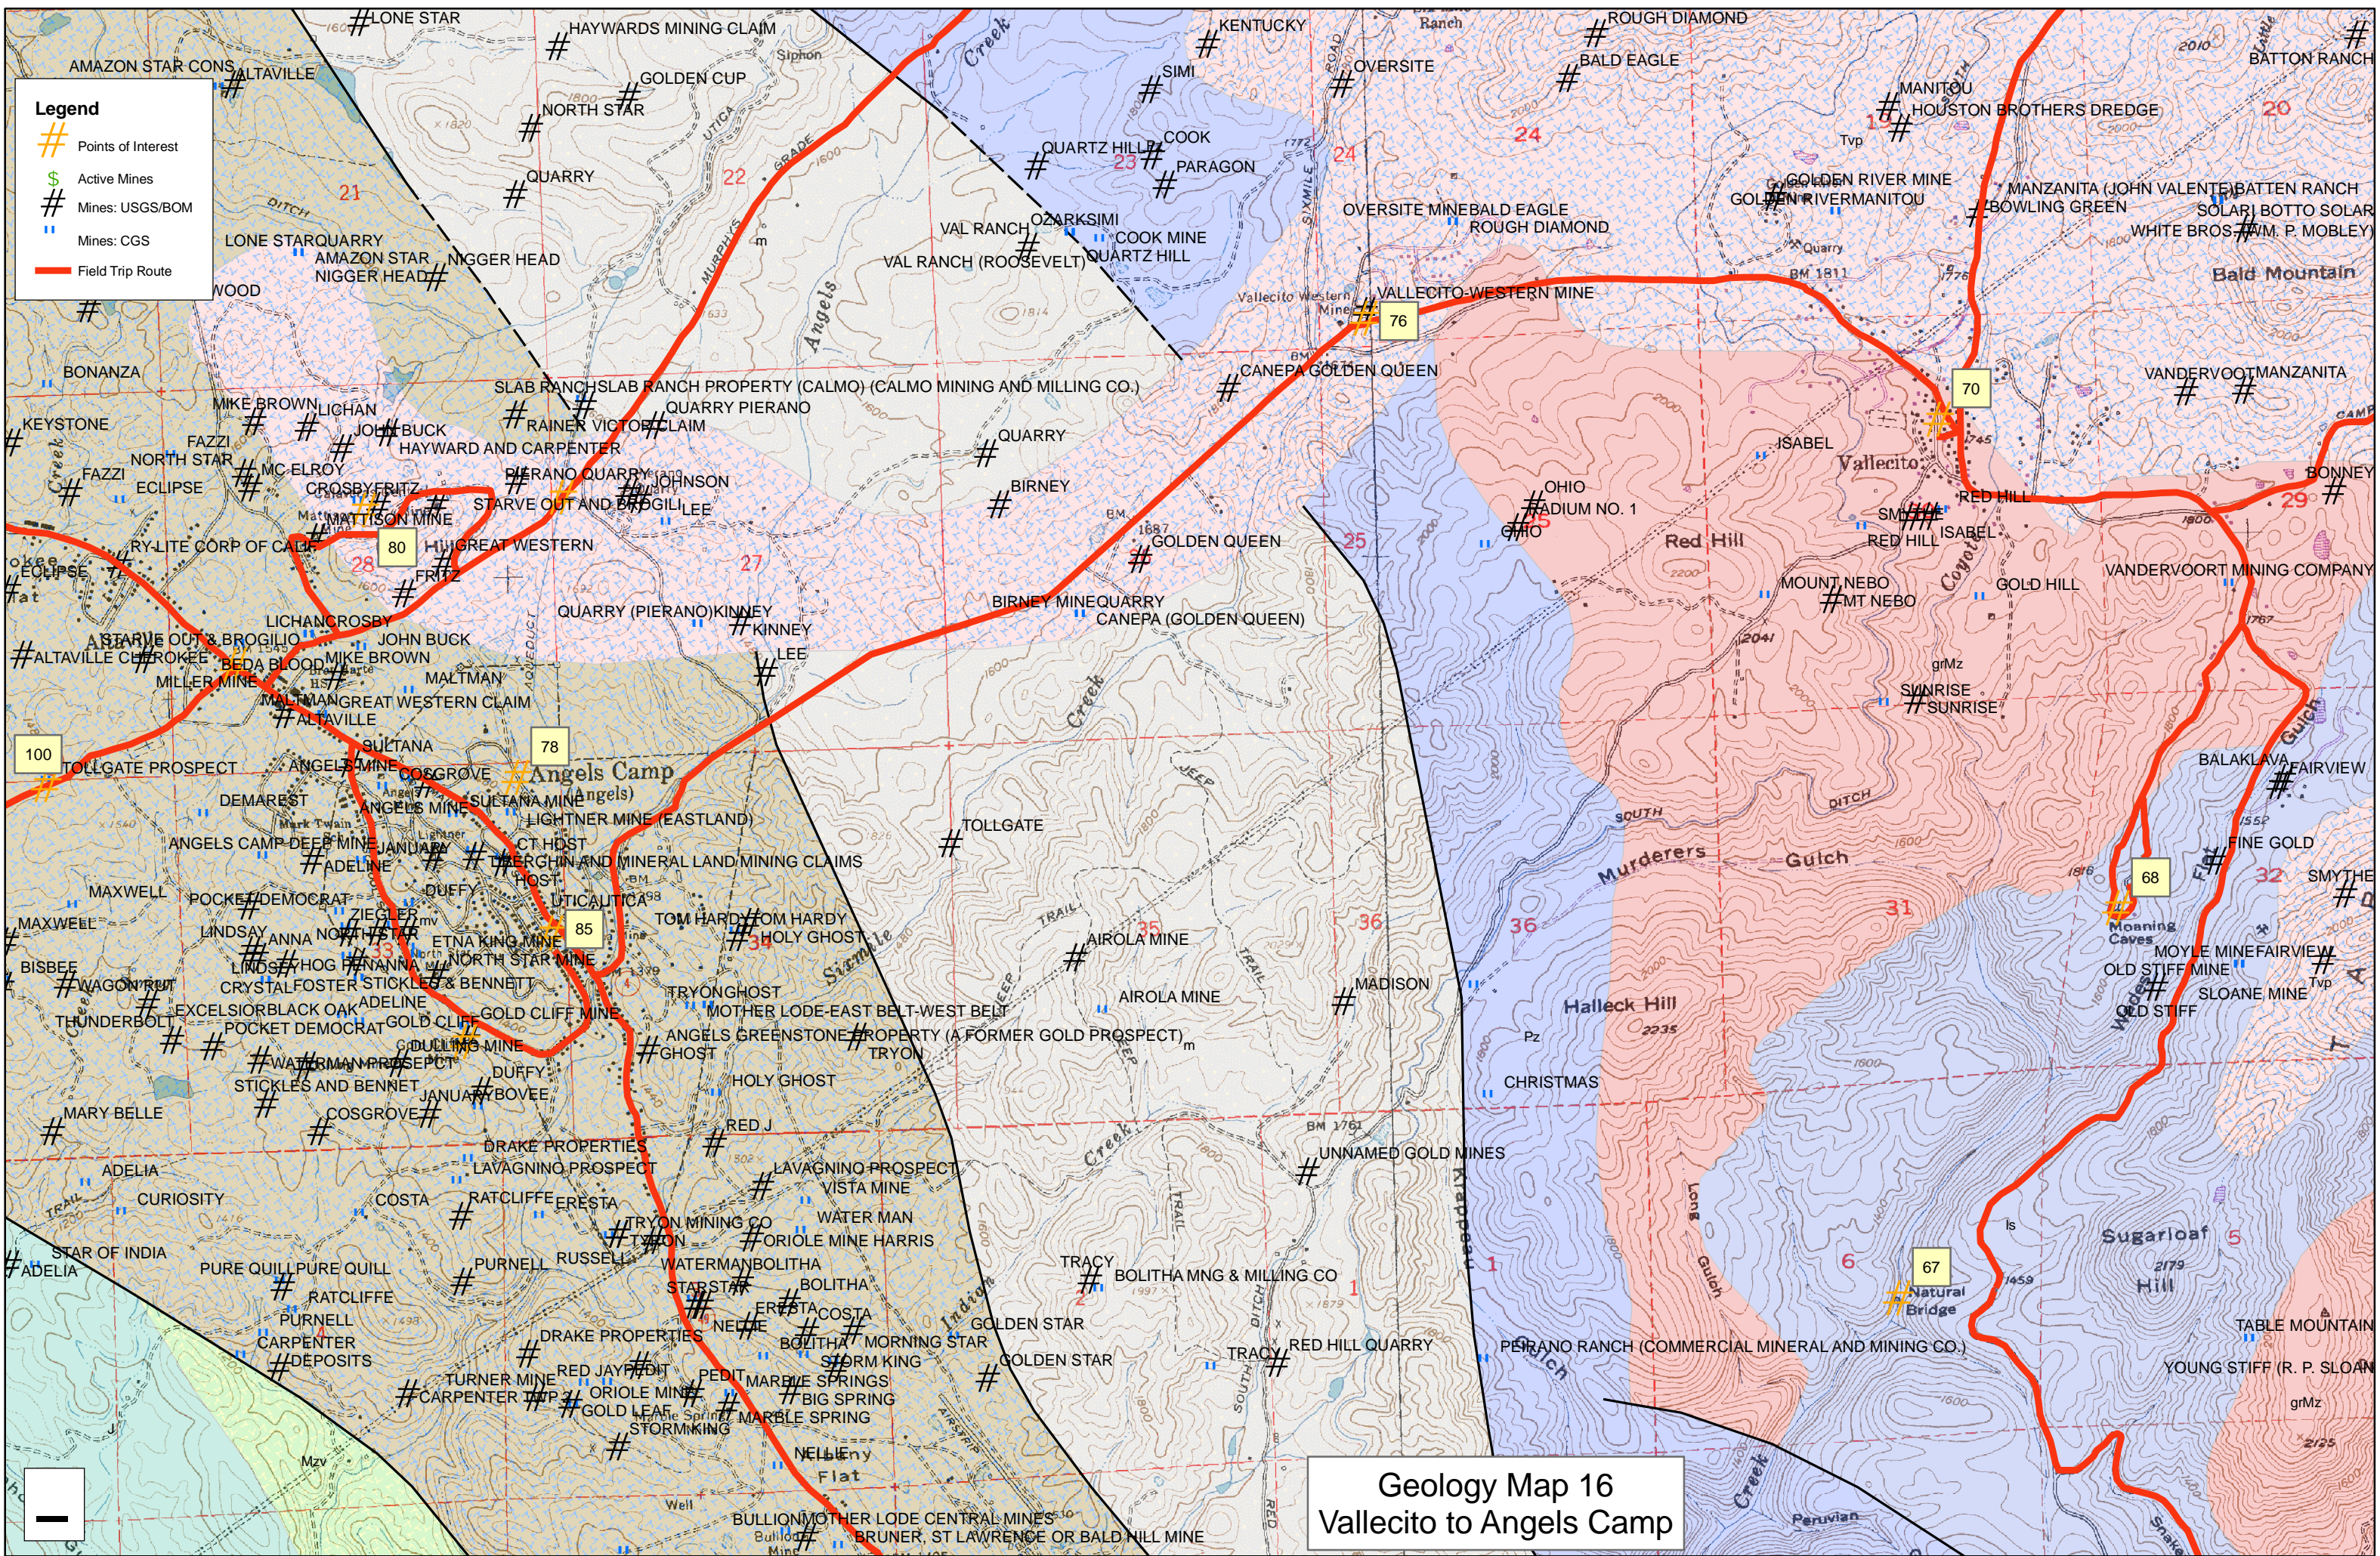

Legend

- # Points of Interest
- \$ Active Mines
- # Mines: USGS/BOM
- # Mines: CGS
- Field Trip Route

Geology Map 16
Vallecito to Angels Camp