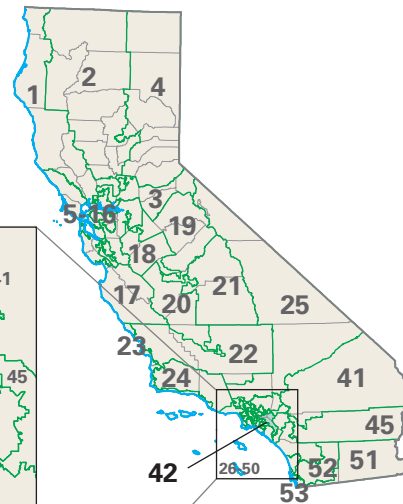

Congressional District 42

nationalatlas.gov™

42 Congressional District

Los Angeles County

California
(53 Districts)