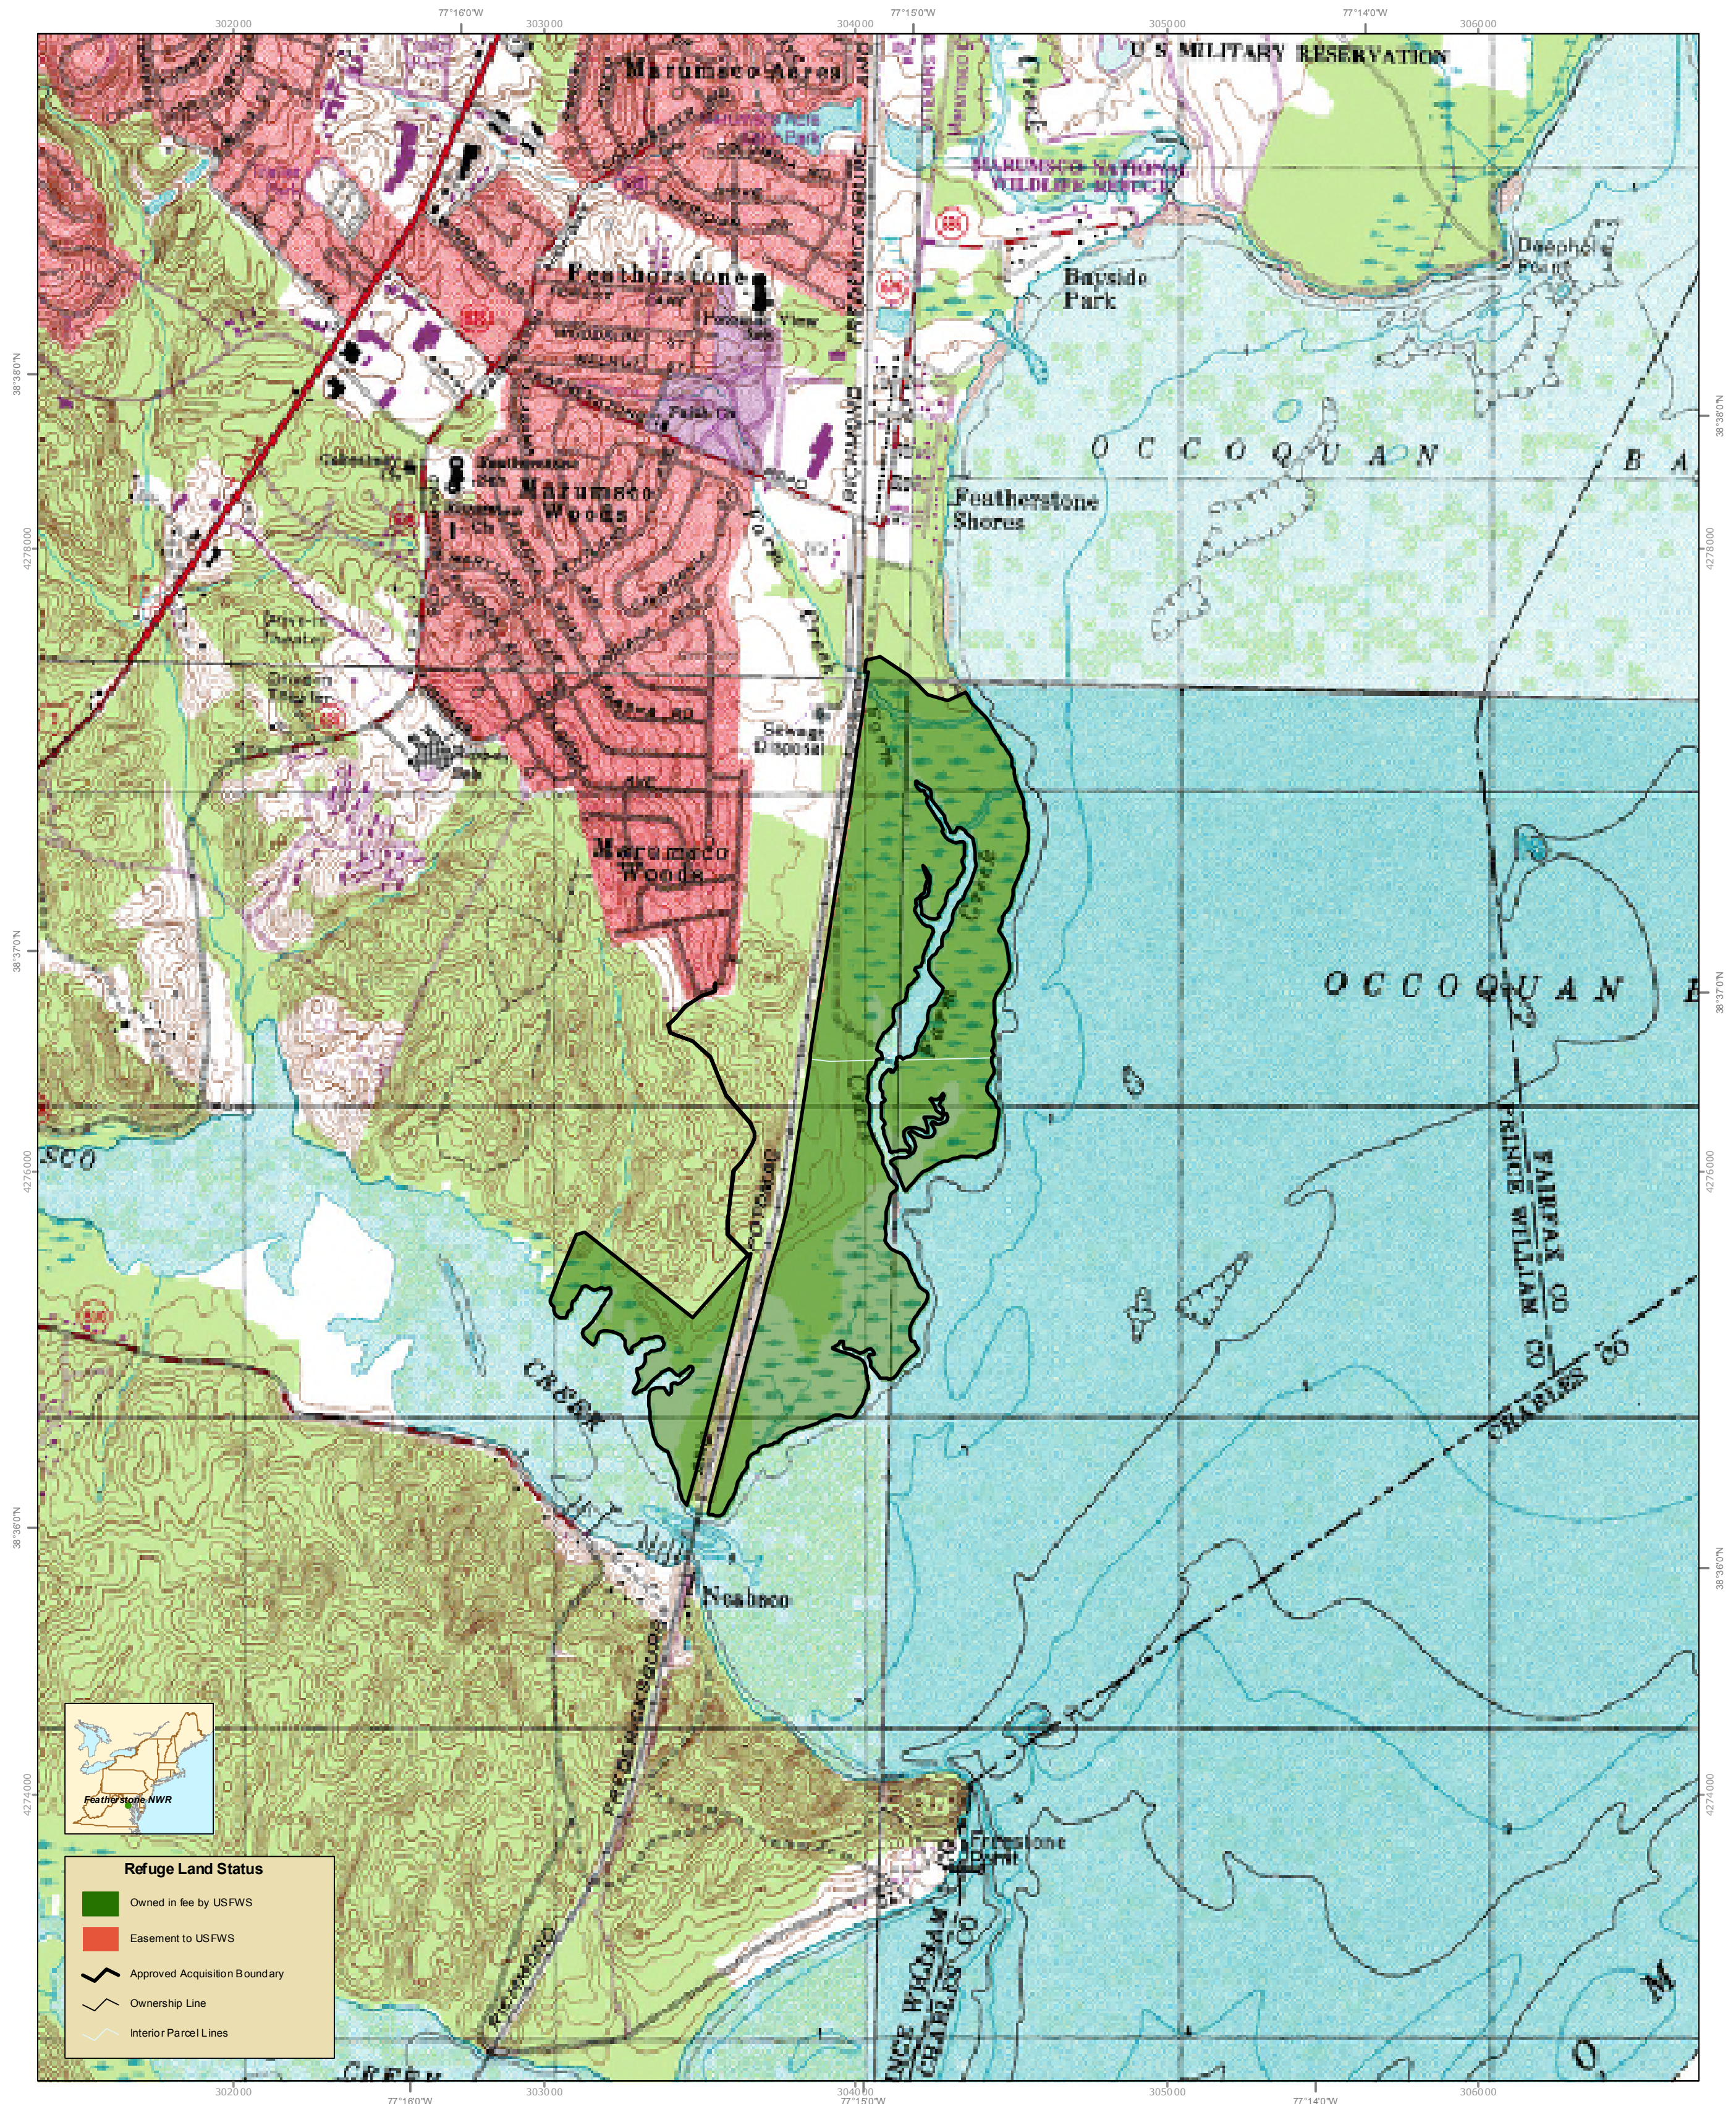

Featherstone National Wildlife Refuge Prince William County, Virginia

Refuge Land Status

- Owned in fee by USFWS
- Easement to USFWS
- Approved Acquisition Boundary
- Ownership Line
- Interior Parcel Lines

Produced in the Division of Realty, Hadley, Massachusetts
 Land Status Current to: 11/06/2002
 Basemap: USGS 1:24,000 topographic map
 Refuge boundaries: compiled from USFWS sources
 Datum & Projection: NAD_1983_UTM_Zone_18N
 Map Print Date: 7/12/2006

1:15,000

This map is designed for refuge management.
 It is not intended for use as a land survey or
 as a representation of land for conveyance or tax purposes.
 For more information visit the USFWS Northeast Region GIS
 website at <http://northeast.fws.gov/gis/>