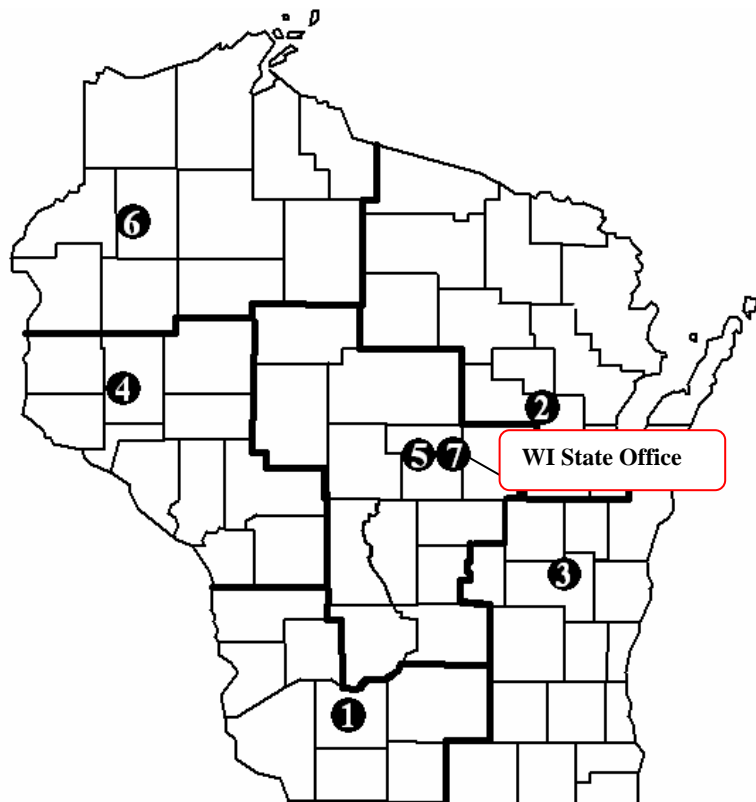

USDA Rural Development Wisconsin Offices

Our area offices are strategically located throughout the state to provide you with the most efficient service possible.

1. Dodgeville Area Office
138 S Iowa Street, Suite 2
Dodgeville, WI 53533
Email:RD.Dodgeville@wi.usda.gov
Phone:(608)935-2791
FAX:(608)935-3544
2. Shawano Area Office
603B Lakeland Road
Shawano, WI 54166
Email:RD.Shawano@wi.usda.gov
Phone:(715)524-8522
FAX:(715)526-6121
3. Fond du Lac Area Office
W6529 Forest Avenue, Suite 200
Fond du Lac, WI 54937
Email:RD.FondduLac@wi.usda.gov
Phone:(920)907-2976
FAX:(920)907-2983
4. Menomonie Area Office
390 Red Cedar Street, Suite G
Menomonie, WI 54751
Email:RD.Menomonie@wi.usda.gov
Phone:(715)232-2614
FAX:(715)233-3210
5. Stevens Point Area Office
1462 Strongs Avenue
Stevens Point, WI 54481
Email:RD.StevensPoint@wi.usda.gov
Phone:(715)346-1313
FAX:(715)343-6222