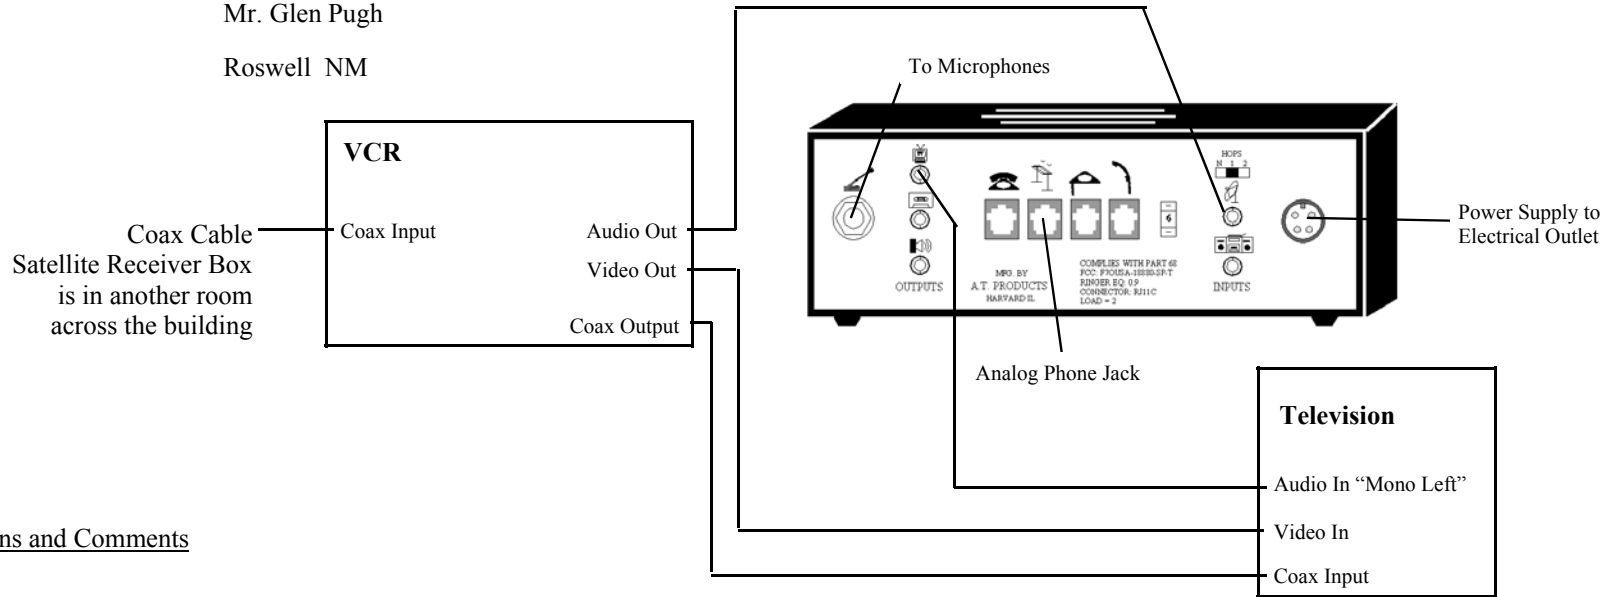

City & State of Downlink Location   Roswell NM
BLM Office   Roswell Field Office
Diagram Contact   Mr. Glen Pugh
Diagram Code: Roswell NM

Diagram: 10/22/03

Site Specific Instructions and Comments

For PTT Program:

Press the Video Mode Button on Remote to Select "Video" on Television.
Turn VCR ON, set to Channel 3.
When Television is set to "Video" there is no channel selection.
If Satellite Audio Button on AT2001 is ON Audio will be heard thru the TV and AT2001.
If Satellite Audio Button on AT2001 is OFF Audio will NOT be heard thru the TV or AT2001.
To dial in to PTT... Internal Speaker Button = ON, Satellite Audio Button = OFF, Manual Answer Button = ON
Listen to dial tone thru AT2001 and dial using the keys on the AT2001.
Once connected to the bridge, login using password.
Press the Satellite Audio Button ON listen to the broadcast thru the AT2001 and the TV.

End of PTT Program:

Press all Buttons on AT2001 to OFF setting.
Press the Video Mode Button on the Remote to Select "TV"
When in "TV" mode...
If the VCR is ON, you may have to adjust the Satellite Audio Volume control to increase/decrease the volume thru the Television.
If the VCR is OFF, you will use the Television Volume control adjustments to increase/decrease the volume thru the Television.

NOTE: In the TV Audio Menue "Mono" is selected.

Roswell Field Office
Roswell NM