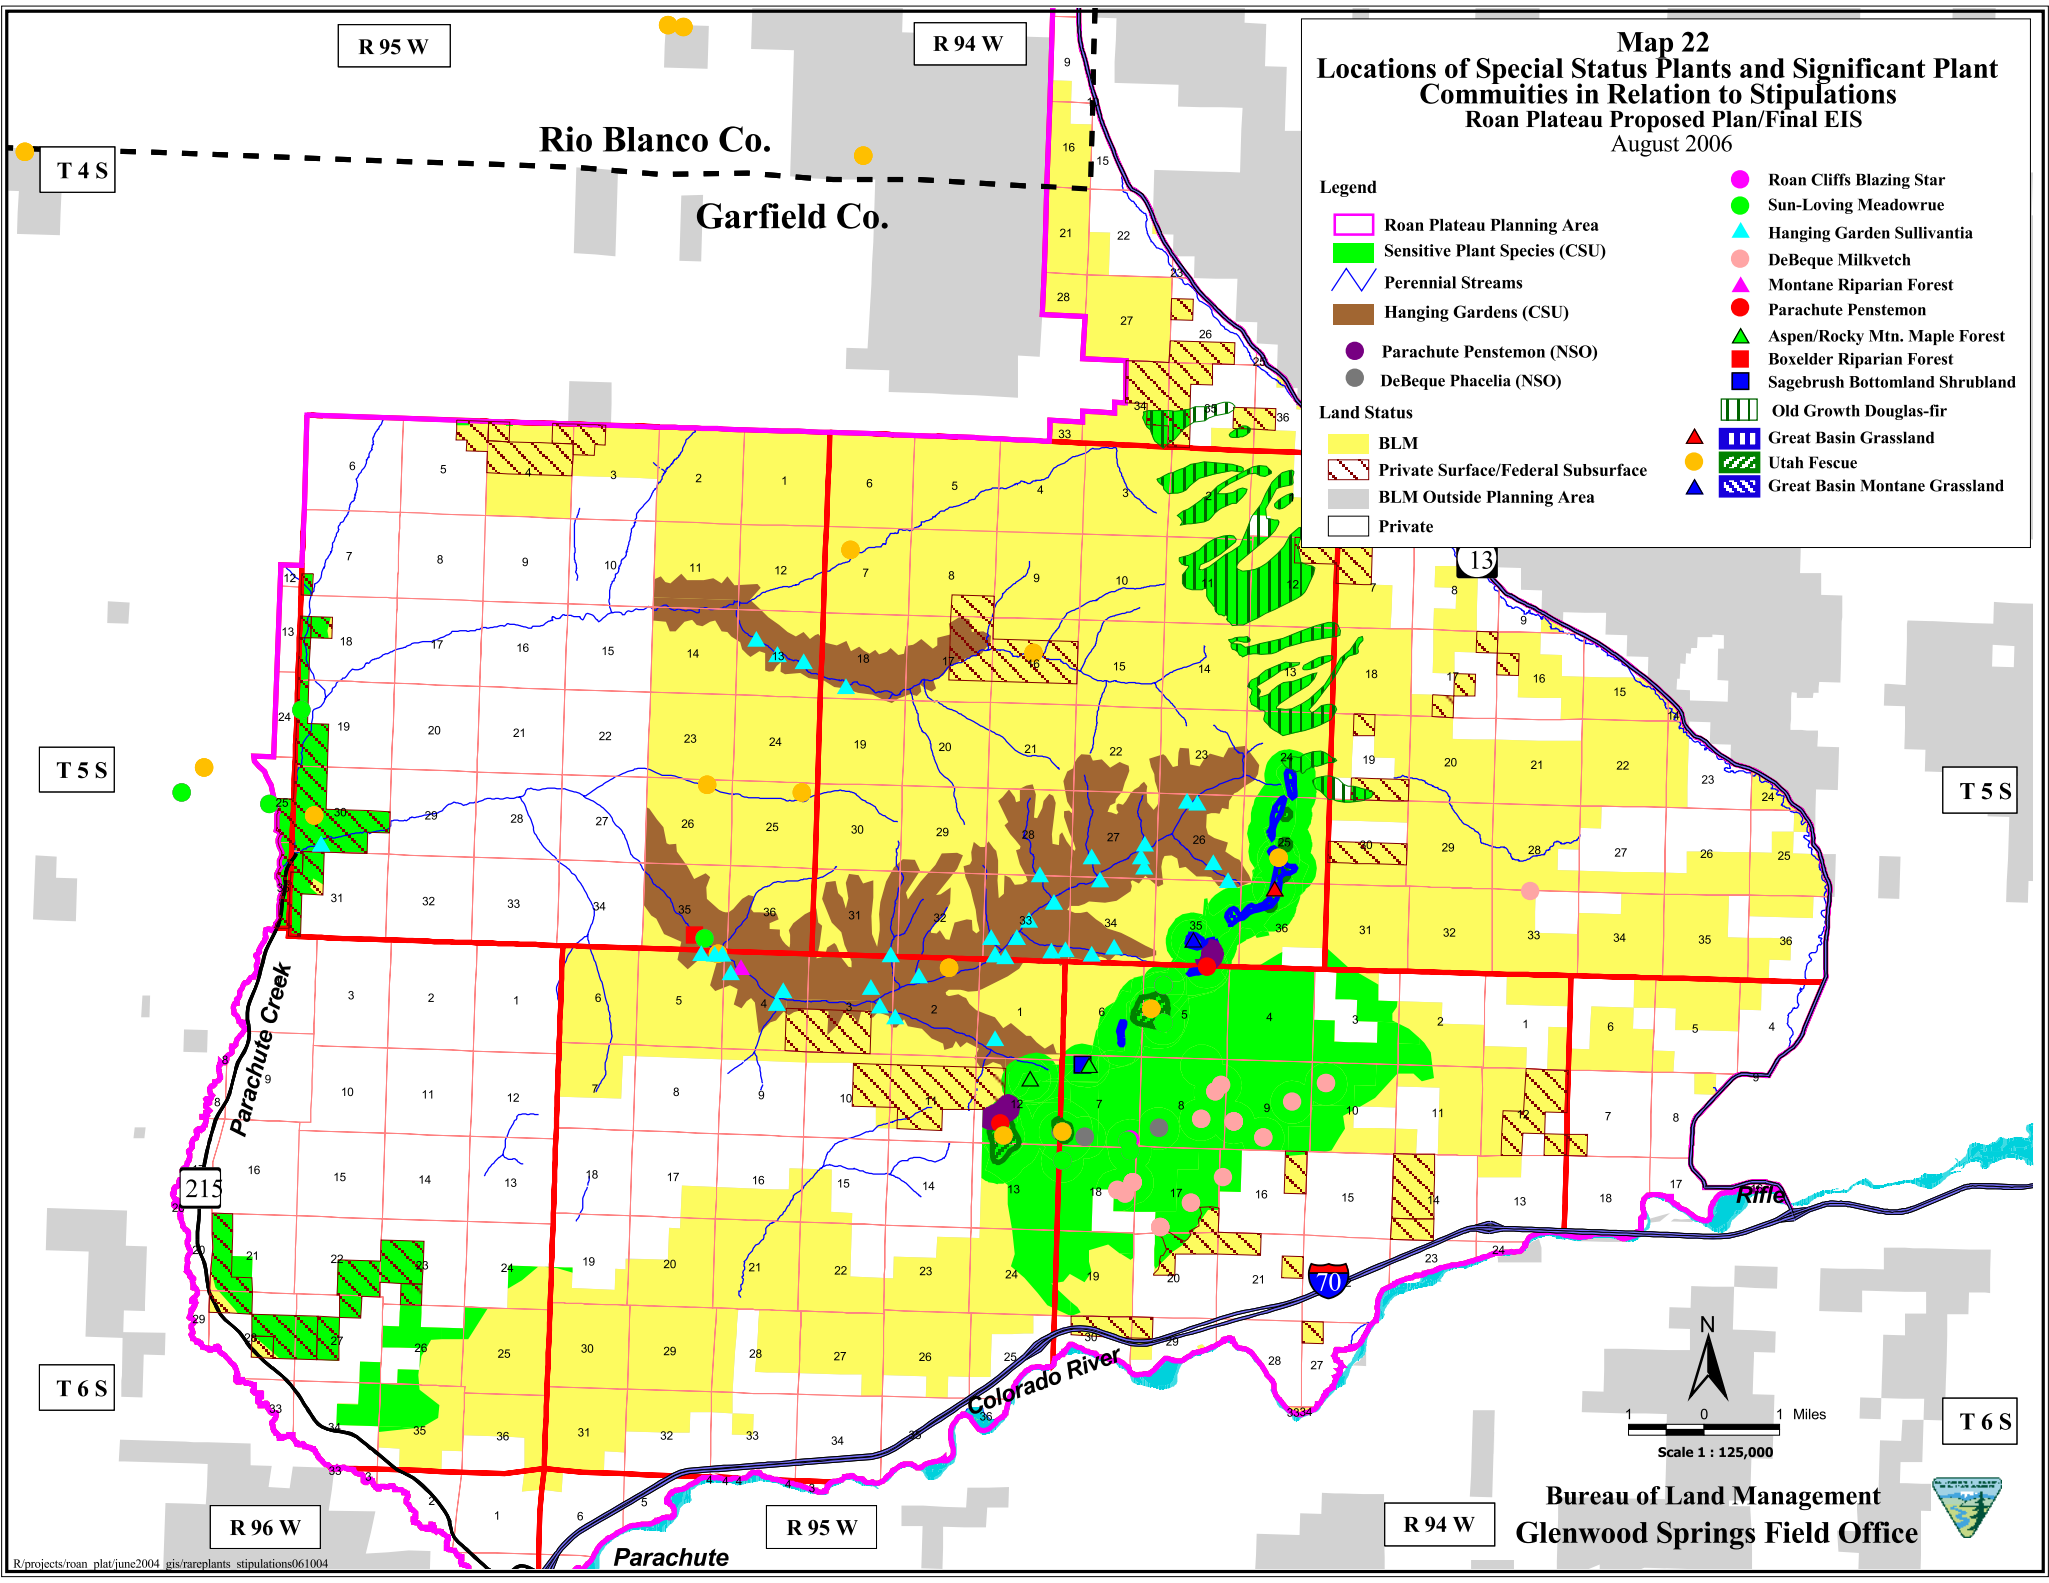

Map 22
Locations of Special Status Plants and Significant Plant Communities in Relation to Stipulations
Roan Plateau Proposed Plan/Final EIS
 August 2006

Legend

Roan Plateau Planning Area	Roan Cliffs Blazing Star
Sensitive Plant Species (CSU)	Sun-Loving Meadowrue
Perennial Streams	Hanging Garden Sullivantia
Hanging Gardens (CSU)	DeBeque Milkvetch
Parachute Penstemon (NSO)	Montane Riparian Forest
DeBeque Phacelia (NSO)	Parachute Penstemon
Land Status	Aspen/Rocky Mtn. Maple Forest
BLM	Boxelder Riparian Forest
Private Surface/Federal Subsurface	Sagebrush Bottomland Shrubland
BLM Outside Planning Area	Old Growth Douglas-fir
Private	Great Basin Grassland
	Utah Fescue
	Great Basin Montane Grassland

Bureau of Land Management
 Glenwood Springs Field Office