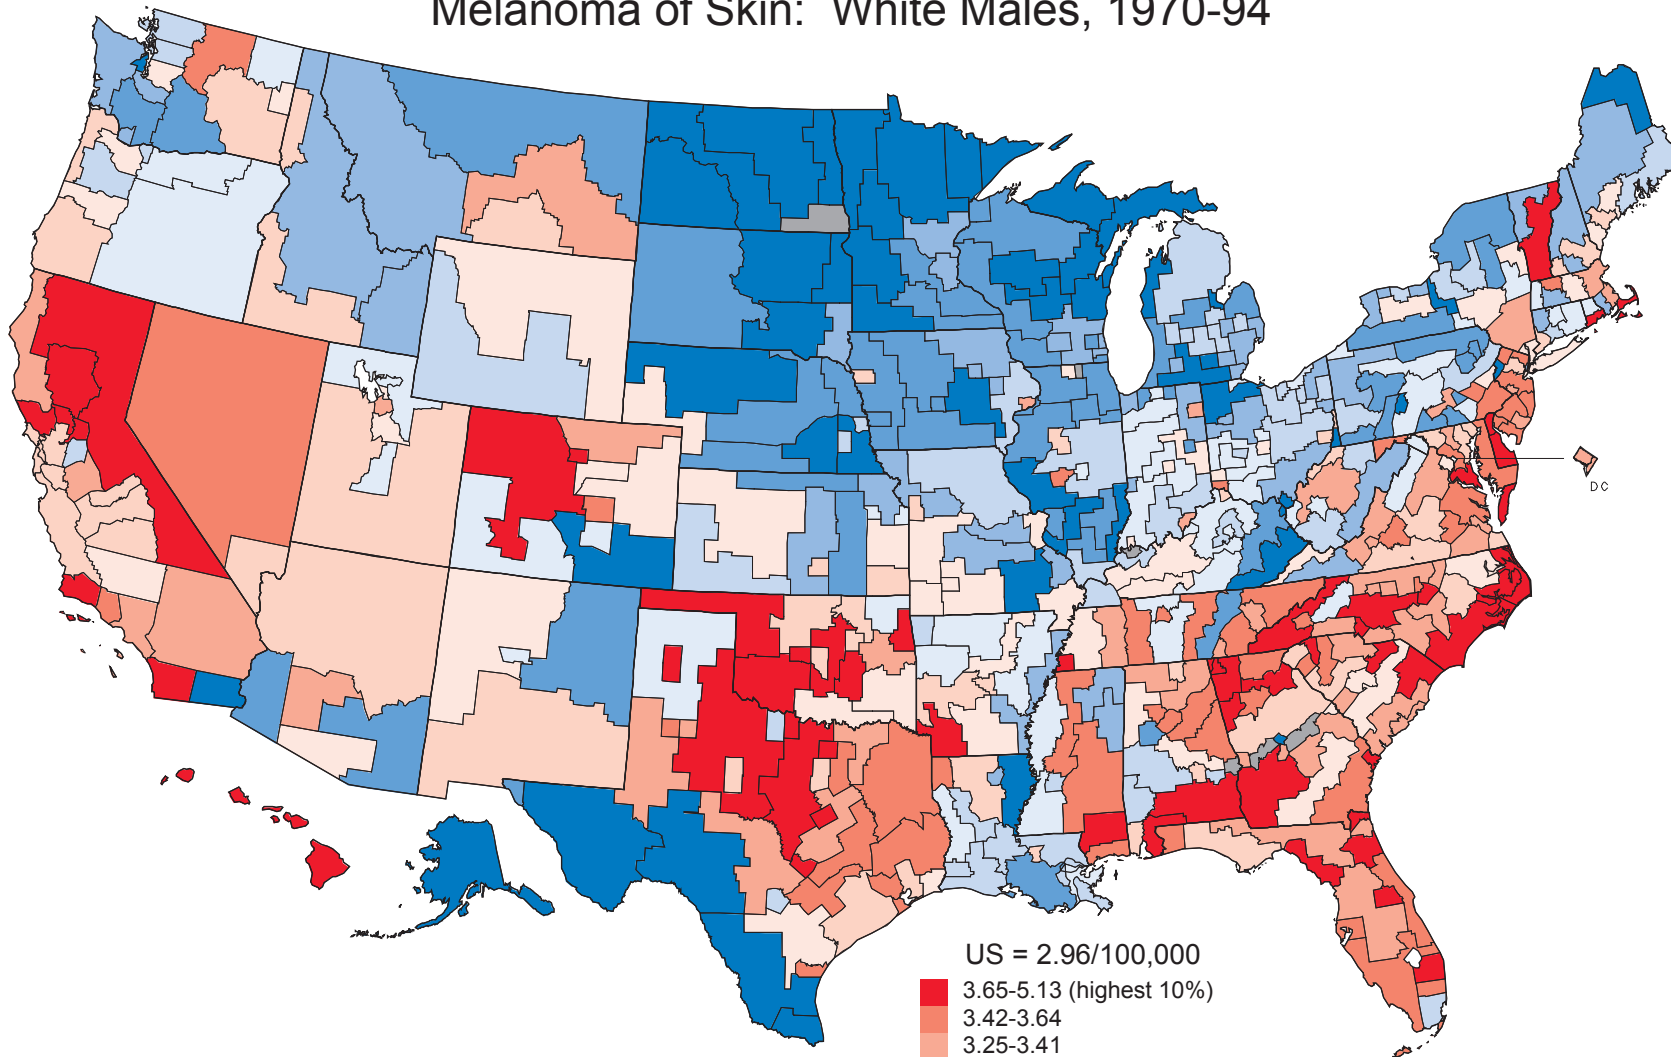

Cancer Mortality Rates by State Economic Area (Age-adjusted 1970 US Population)  
 Melanoma of Skin: White Males, 1950-69

196

# Cancer Mortality Rates by State Economic Area (Age-adjusted 1970 US Population) Melanoma of Skin: White Males, 1970-94

197

# Cancer Mortality Rates by State Economic Area (Age-adjusted 1970 US Population) Melanoma of Skin: White Females, 1950-69

198

# Cancer Mortality Rates by State Economic Area (Age-adjusted 1970 US Population) Melanoma of Skin: White Females, 1970-94

199