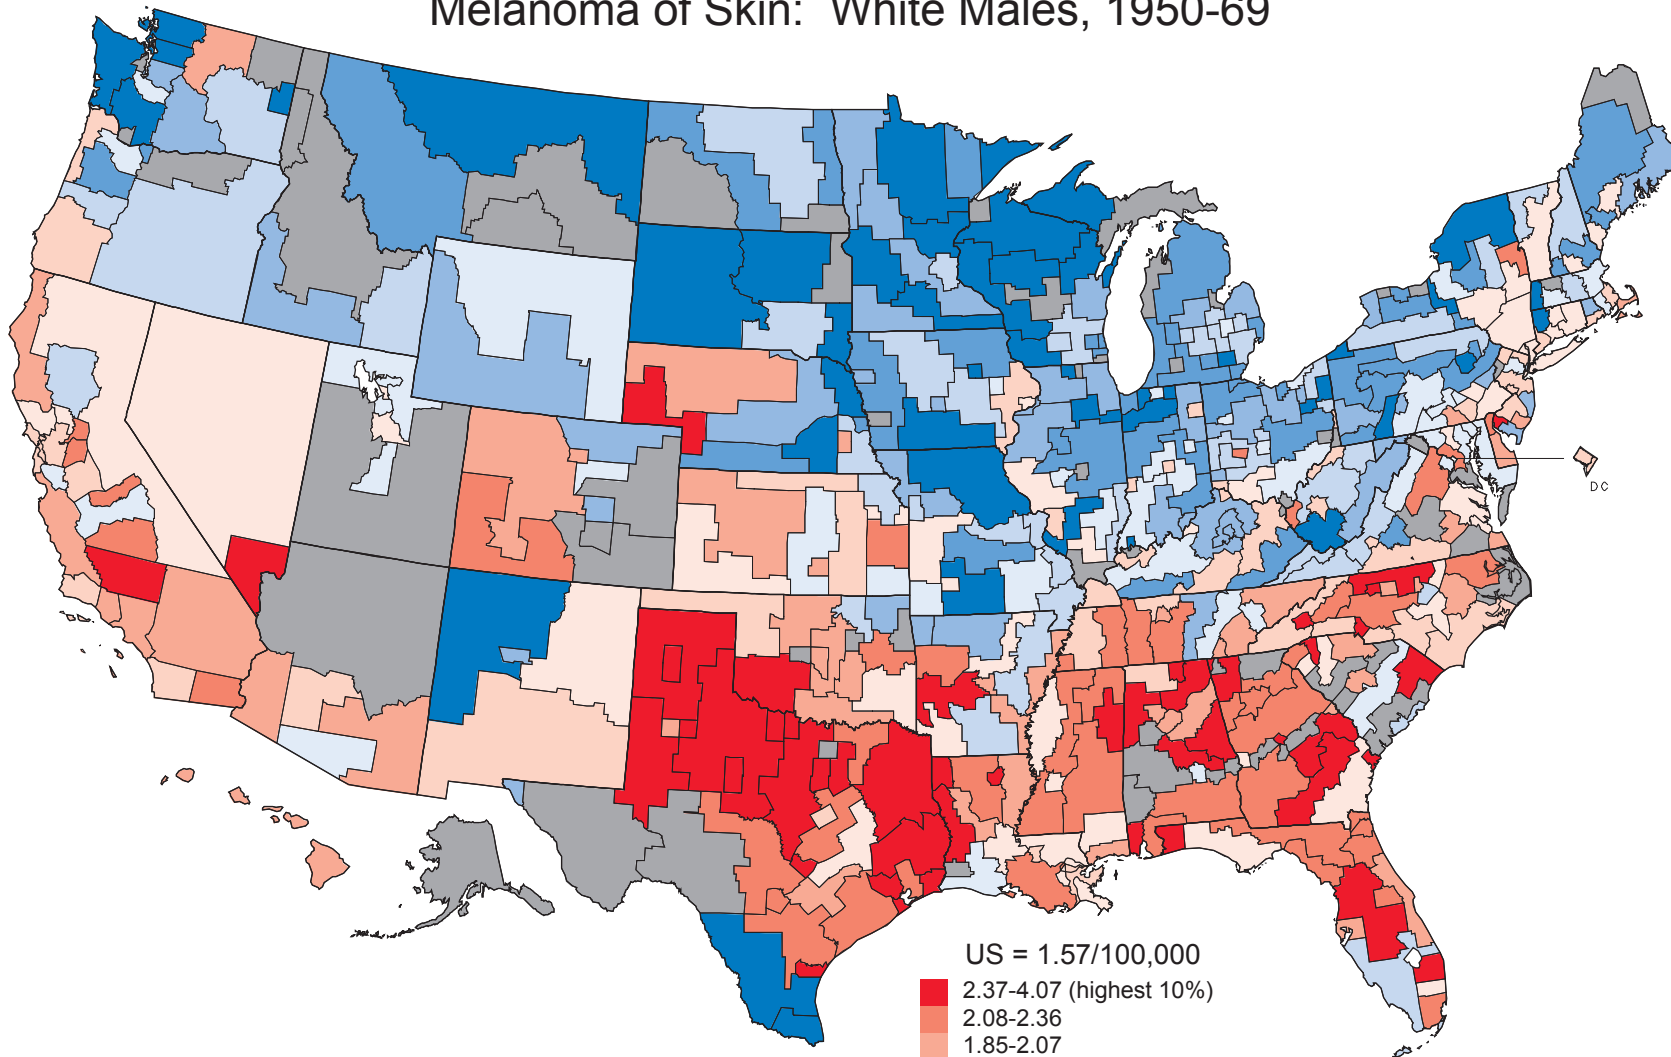

Cancer Mortality Rates by State Economic Area (Age-adjusted 1970 US Population)  
 Melanoma of Skin: White Males, 1950-69

196

# Cancer Mortality Rates by State Economic Area (Age-adjusted 1970 US Population) Melanoma of Skin: White Males, 1970-94

197

# Cancer Mortality Rates by State Economic Area (Age-adjusted 1970 US Population) Melanoma of Skin: White Females, 1950-69

198

# Cancer Mortality Rates by State Economic Area (Age-adjusted 1970 US Population) Melanoma of Skin: White Females, 1970-94

199