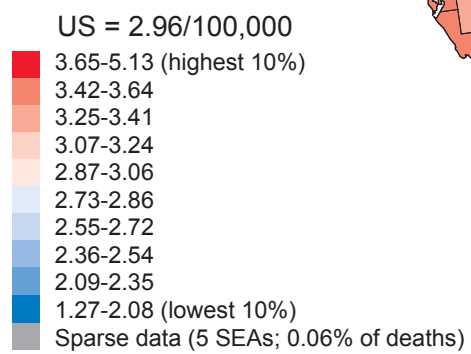

Cancer Mortality Rates by State Economic Area (Age-adjusted 1970 US Population)  
 Melanoma of Skin: White Males, 1950-69

196

# Cancer Mortality Rates by State Economic Area (Age-adjusted 1970 US Population) Melanoma of Skin: White Males, 1970-94

197

# Cancer Mortality Rates by State Economic Area (Age-adjusted 1970 US Population) Melanoma of Skin: White Females, 1950-69

198

# Cancer Mortality Rates by State Economic Area (Age-adjusted 1970 US Population) Melanoma of Skin: White Females, 1970-94

199