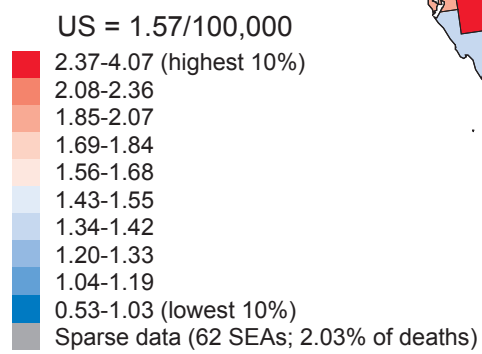

Cancer Mortality Rates by State Economic Area (Age-adjusted 1970 US Population)  
 Melanoma of Skin: White Males, 1950-69

196

# Cancer Mortality Rates by State Economic Area (Age-adjusted 1970 US Population) Melanoma of Skin: White Males, 1970-94

197

# Cancer Mortality Rates by State Economic Area (Age-adjusted 1970 US Population) Melanoma of Skin: White Females, 1950-69

198

# Cancer Mortality Rates by State Economic Area (Age-adjusted 1970 US Population) Melanoma of Skin: White Females, 1970-94

199