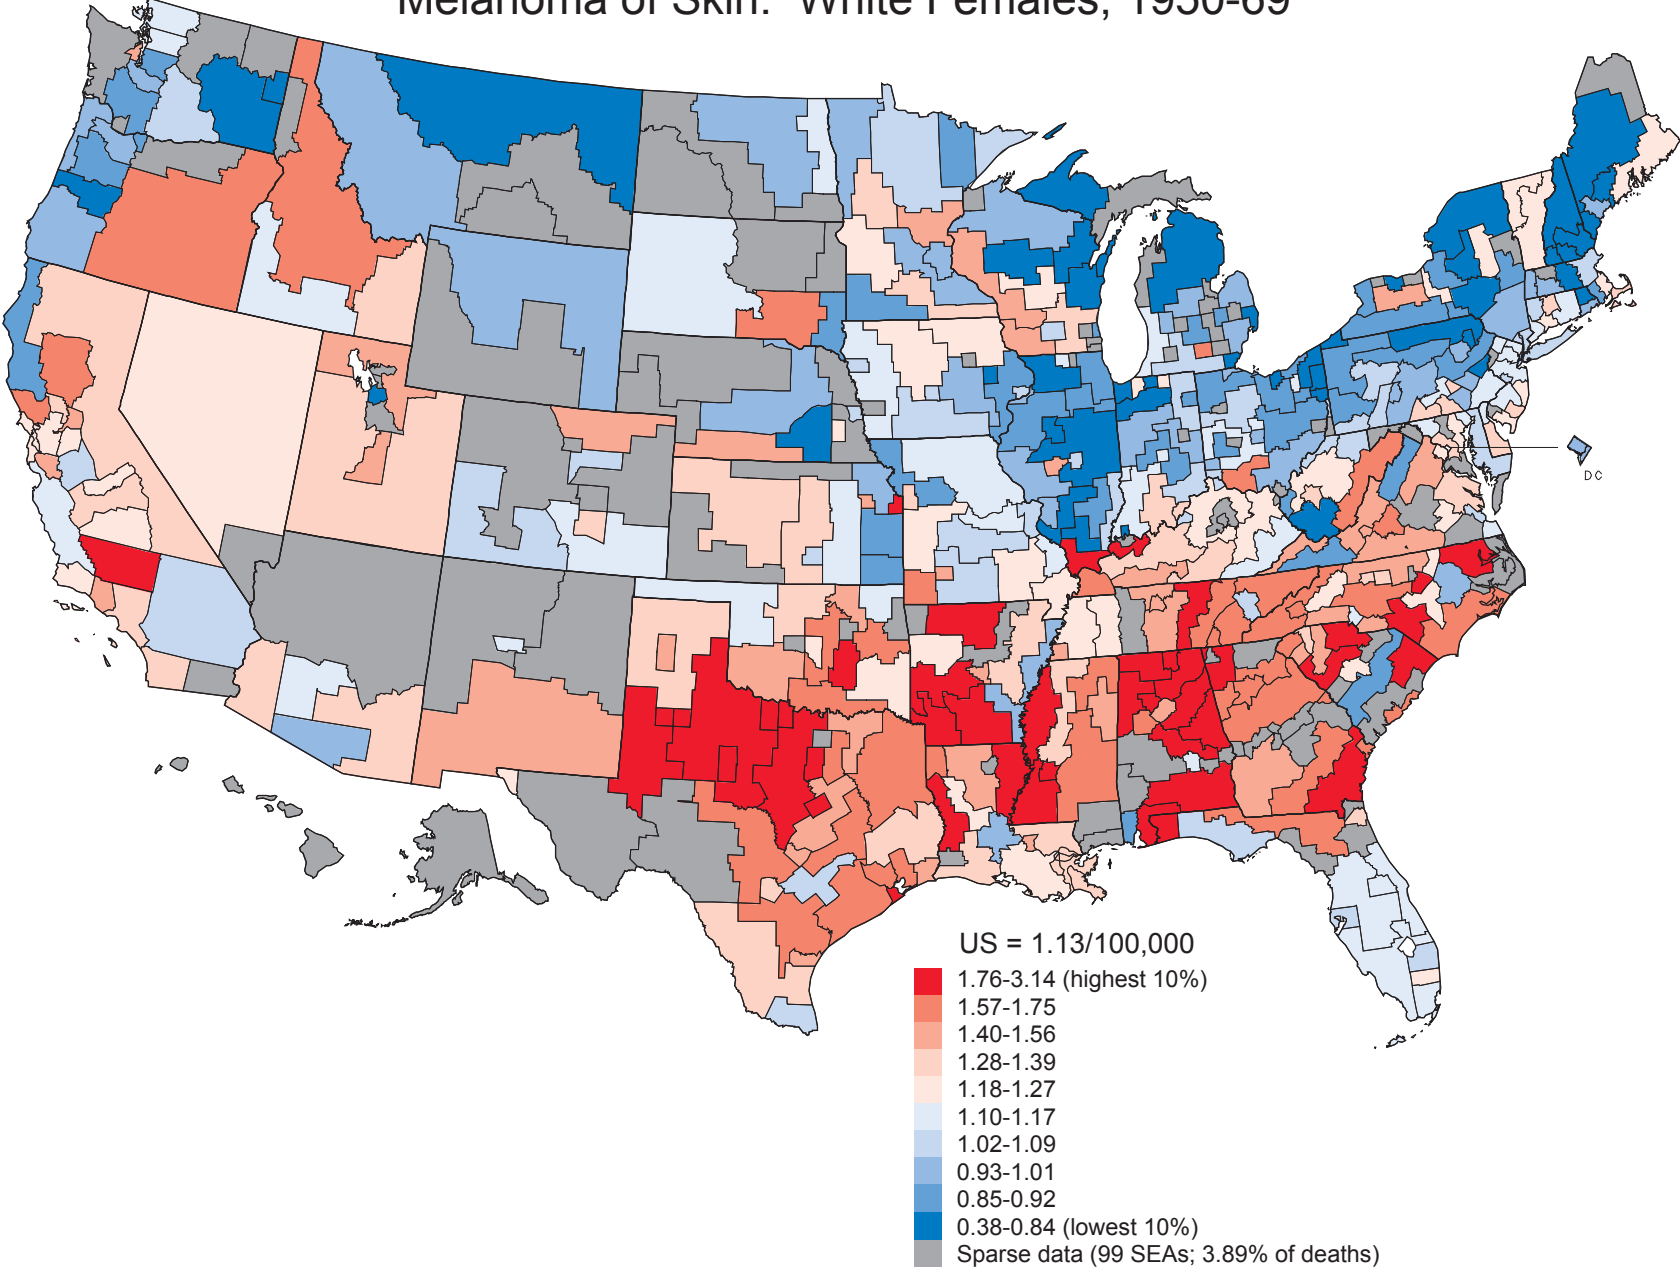

Cancer Mortality Rates by State Economic Area (Age-adjusted 1970 US Population)  
 Melanoma of Skin: White Males, 1950-69

196

# Cancer Mortality Rates by State Economic Area (Age-adjusted 1970 US Population) Melanoma of Skin: White Males, 1970-94

197

# Cancer Mortality Rates by State Economic Area (Age-adjusted 1970 US Population) Melanoma of Skin: White Females, 1950-69

198

# Cancer Mortality Rates by State Economic Area (Age-adjusted 1970 US Population) Melanoma of Skin: White Females, 1970-94

199