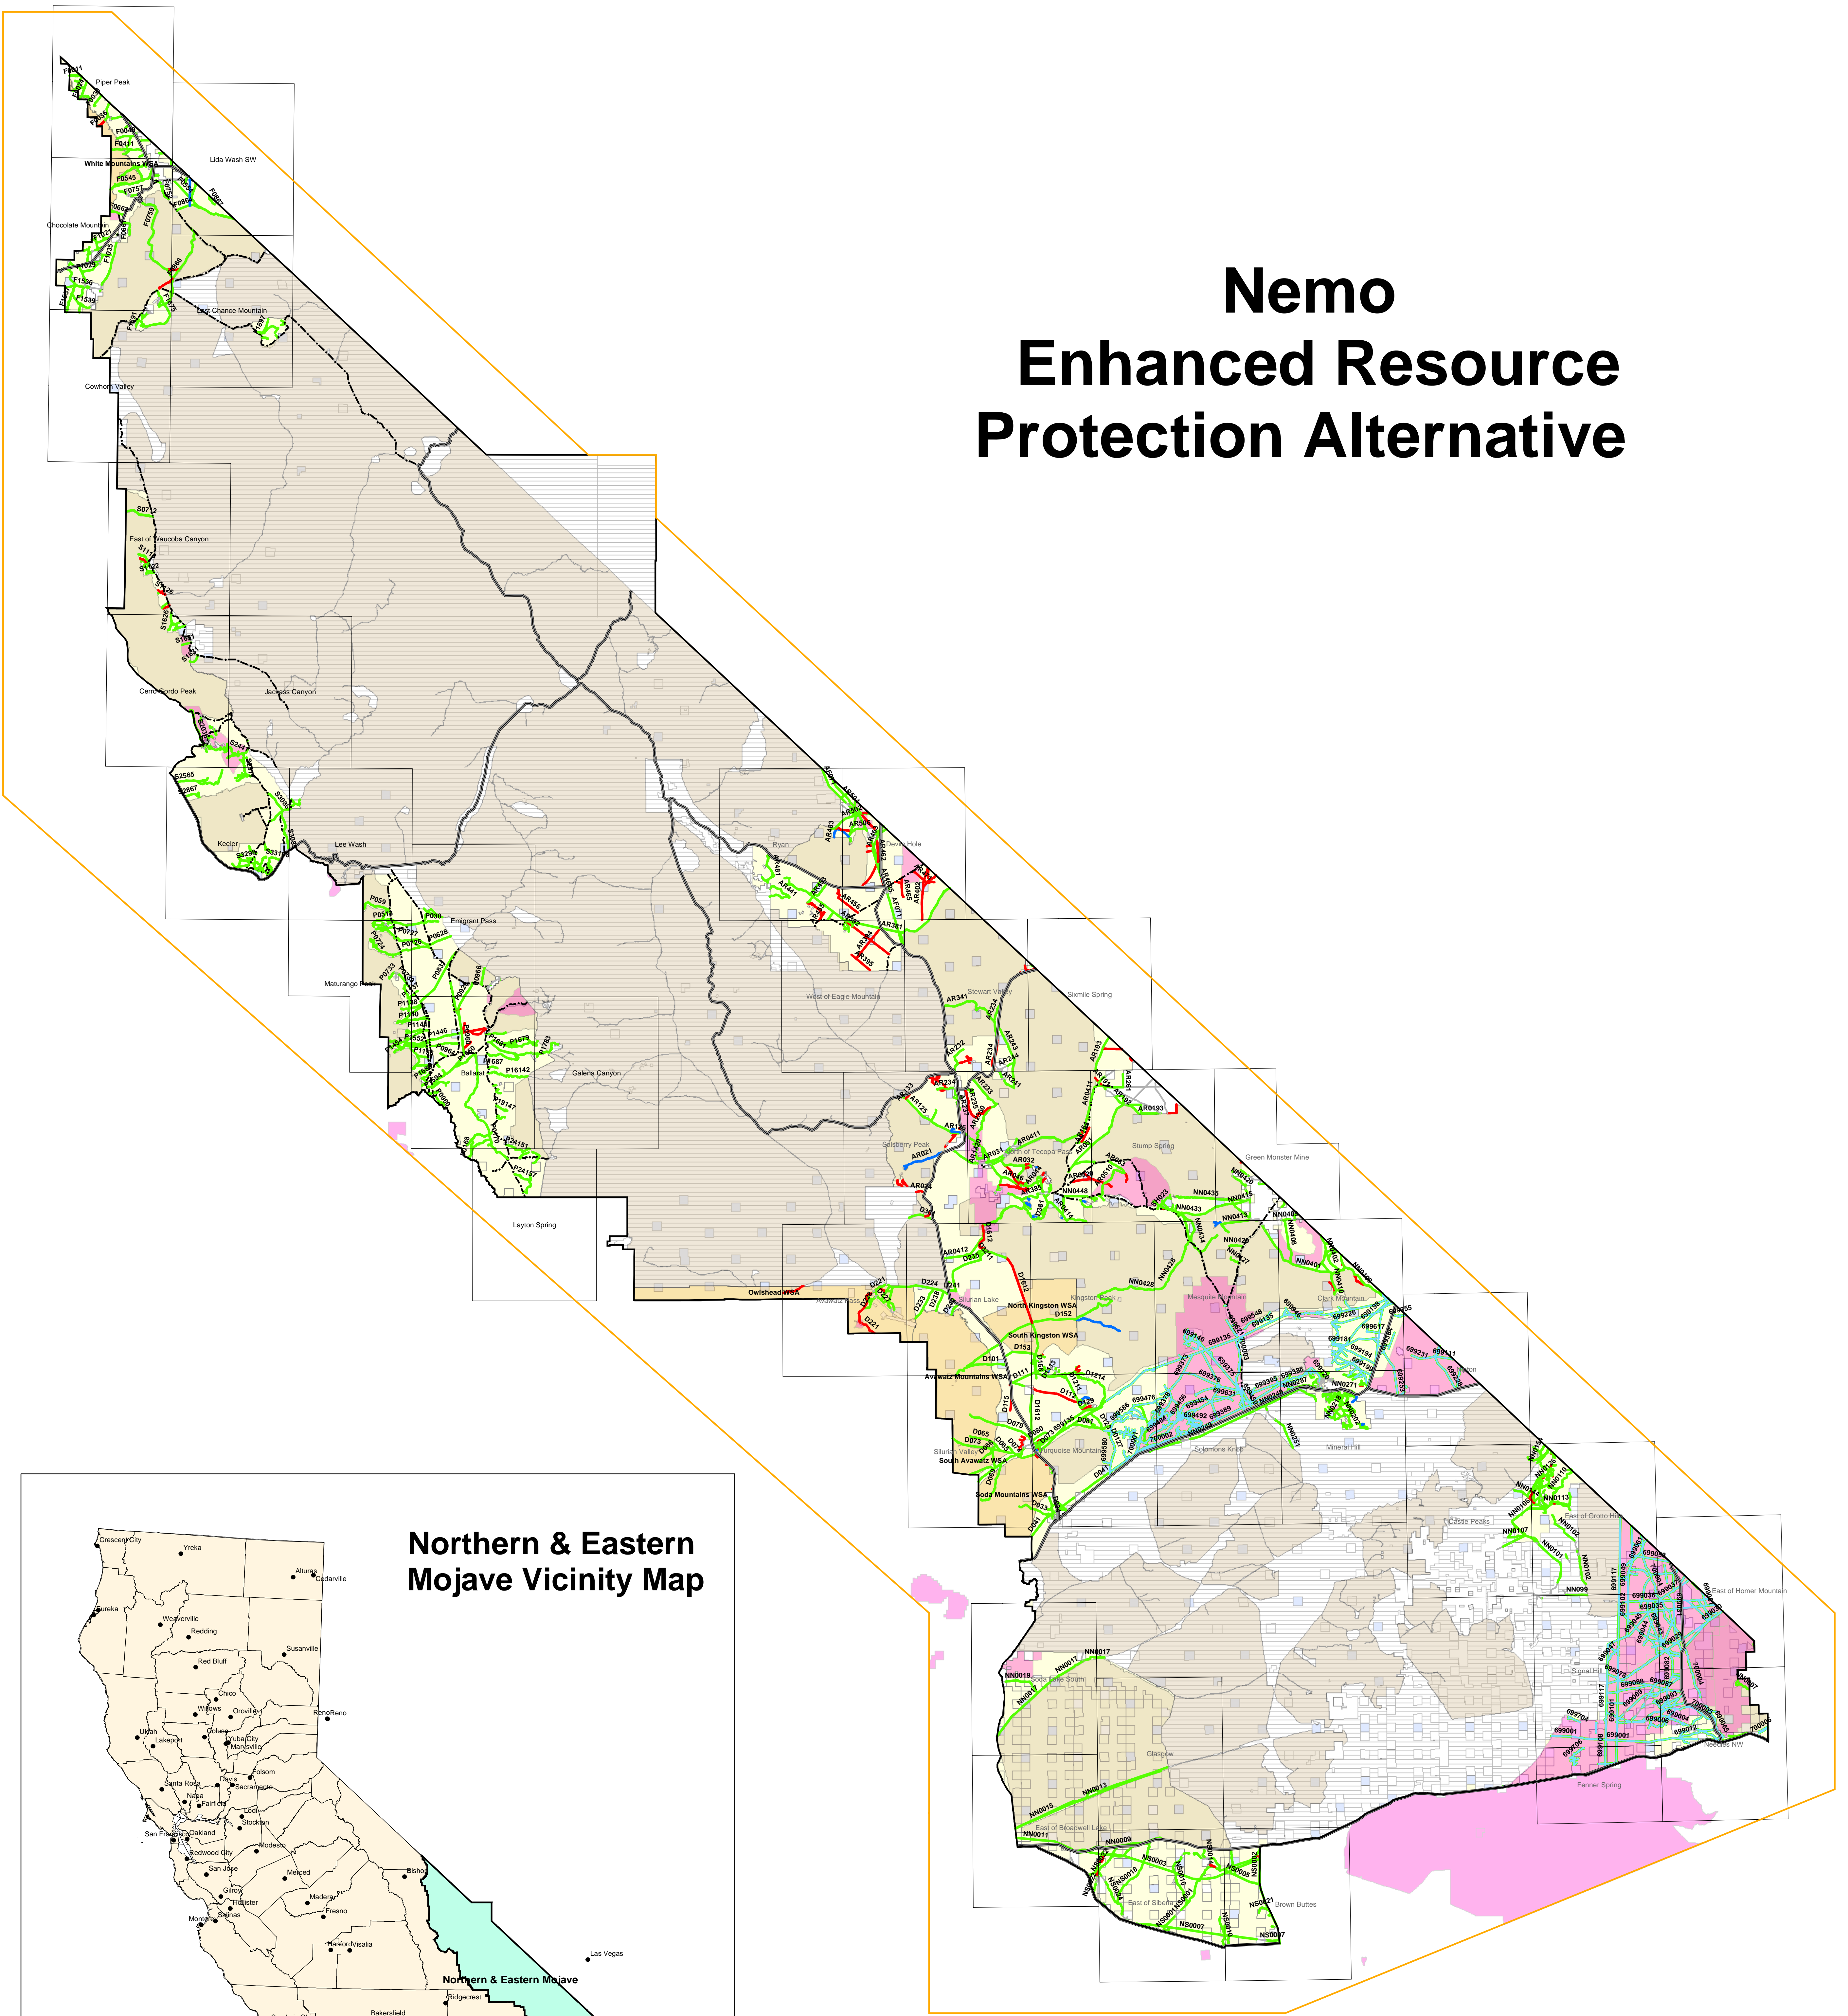

Nemo Enhanced Resource Protection Alternative

Northern & Eastern Mojave Vicinity Map

Roads & Routes

- Highways
- DWMA
- Open
- Closed
- Limited
- County Road
- Private

- Nemo Study Area
- Nemo Planning Boundary
- ACEC Areas
- Wilderness Areas
- Wilderness Study Areas

Land Status

- Private
- State
- National Park Service
- Bureau of Land Management