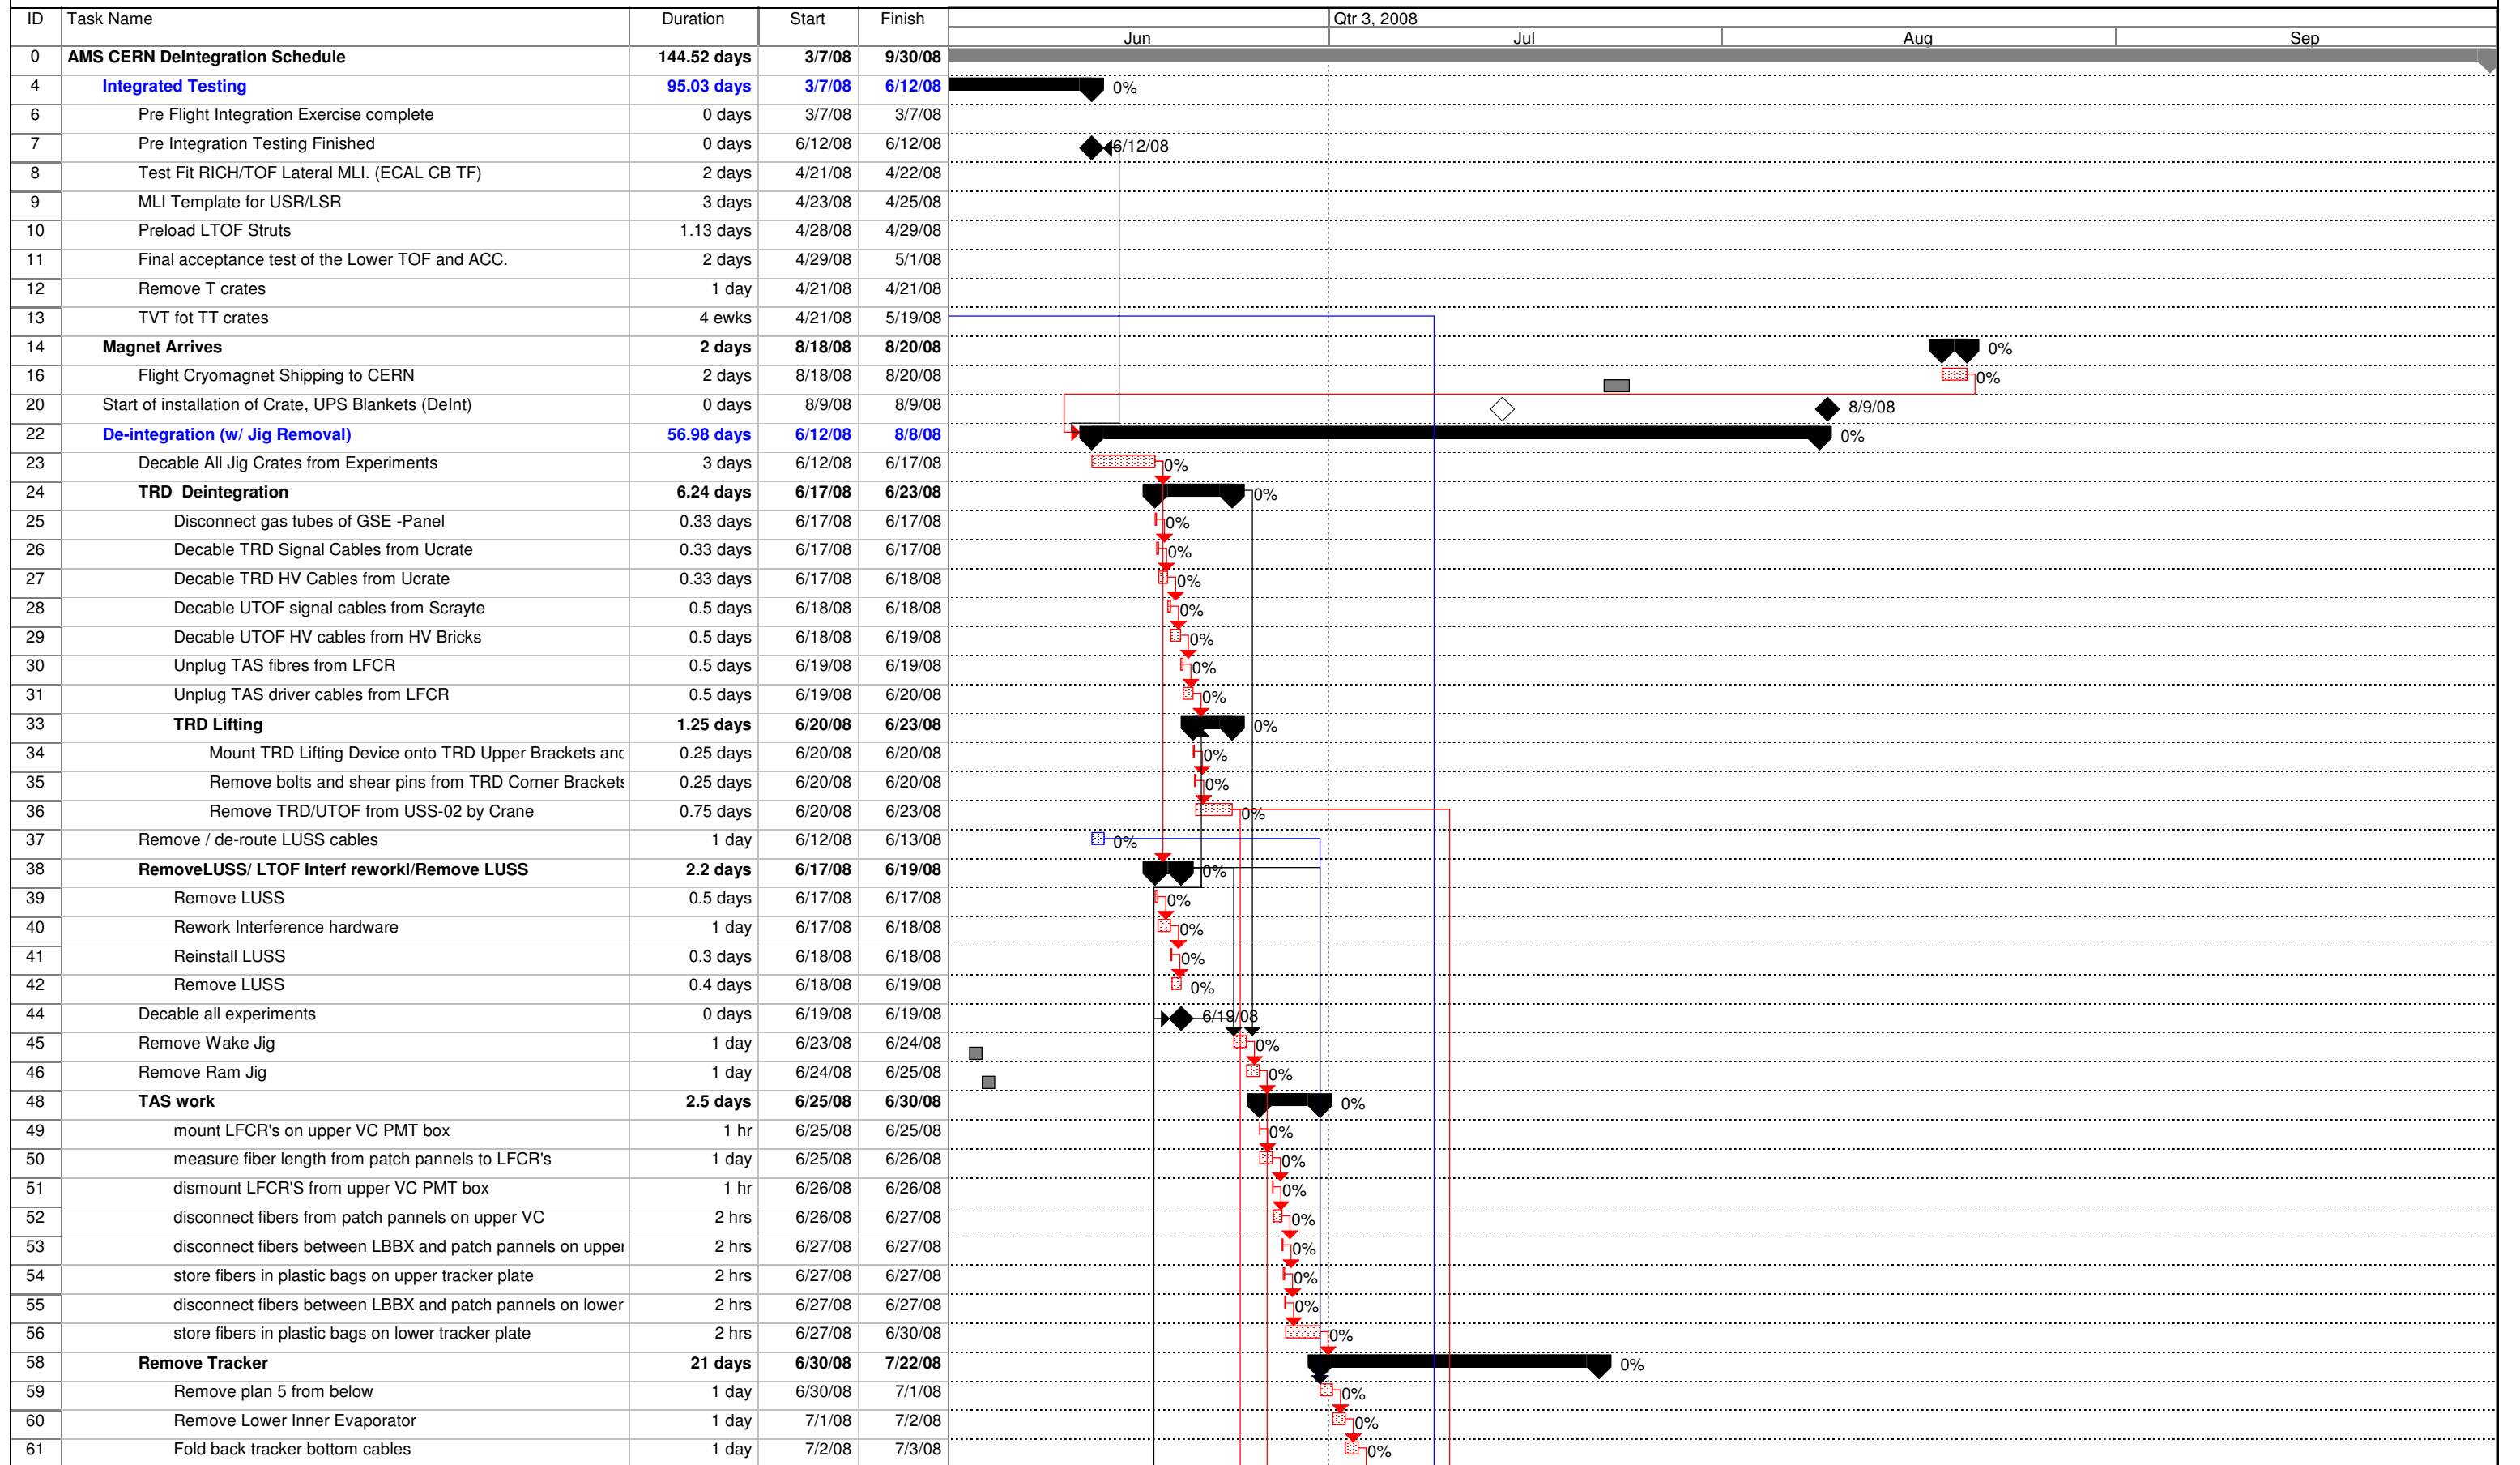

AMS CERN DeIntegration Schedule 4/18/08

DeIntegration 070925.mpp

AMS CERN DeIntegration Schedule 4/18/08

DeIntegration 070925.mpp

AMS CERN DeIntegration Schedule 4/18/08

DeIntegration 070925.mpp