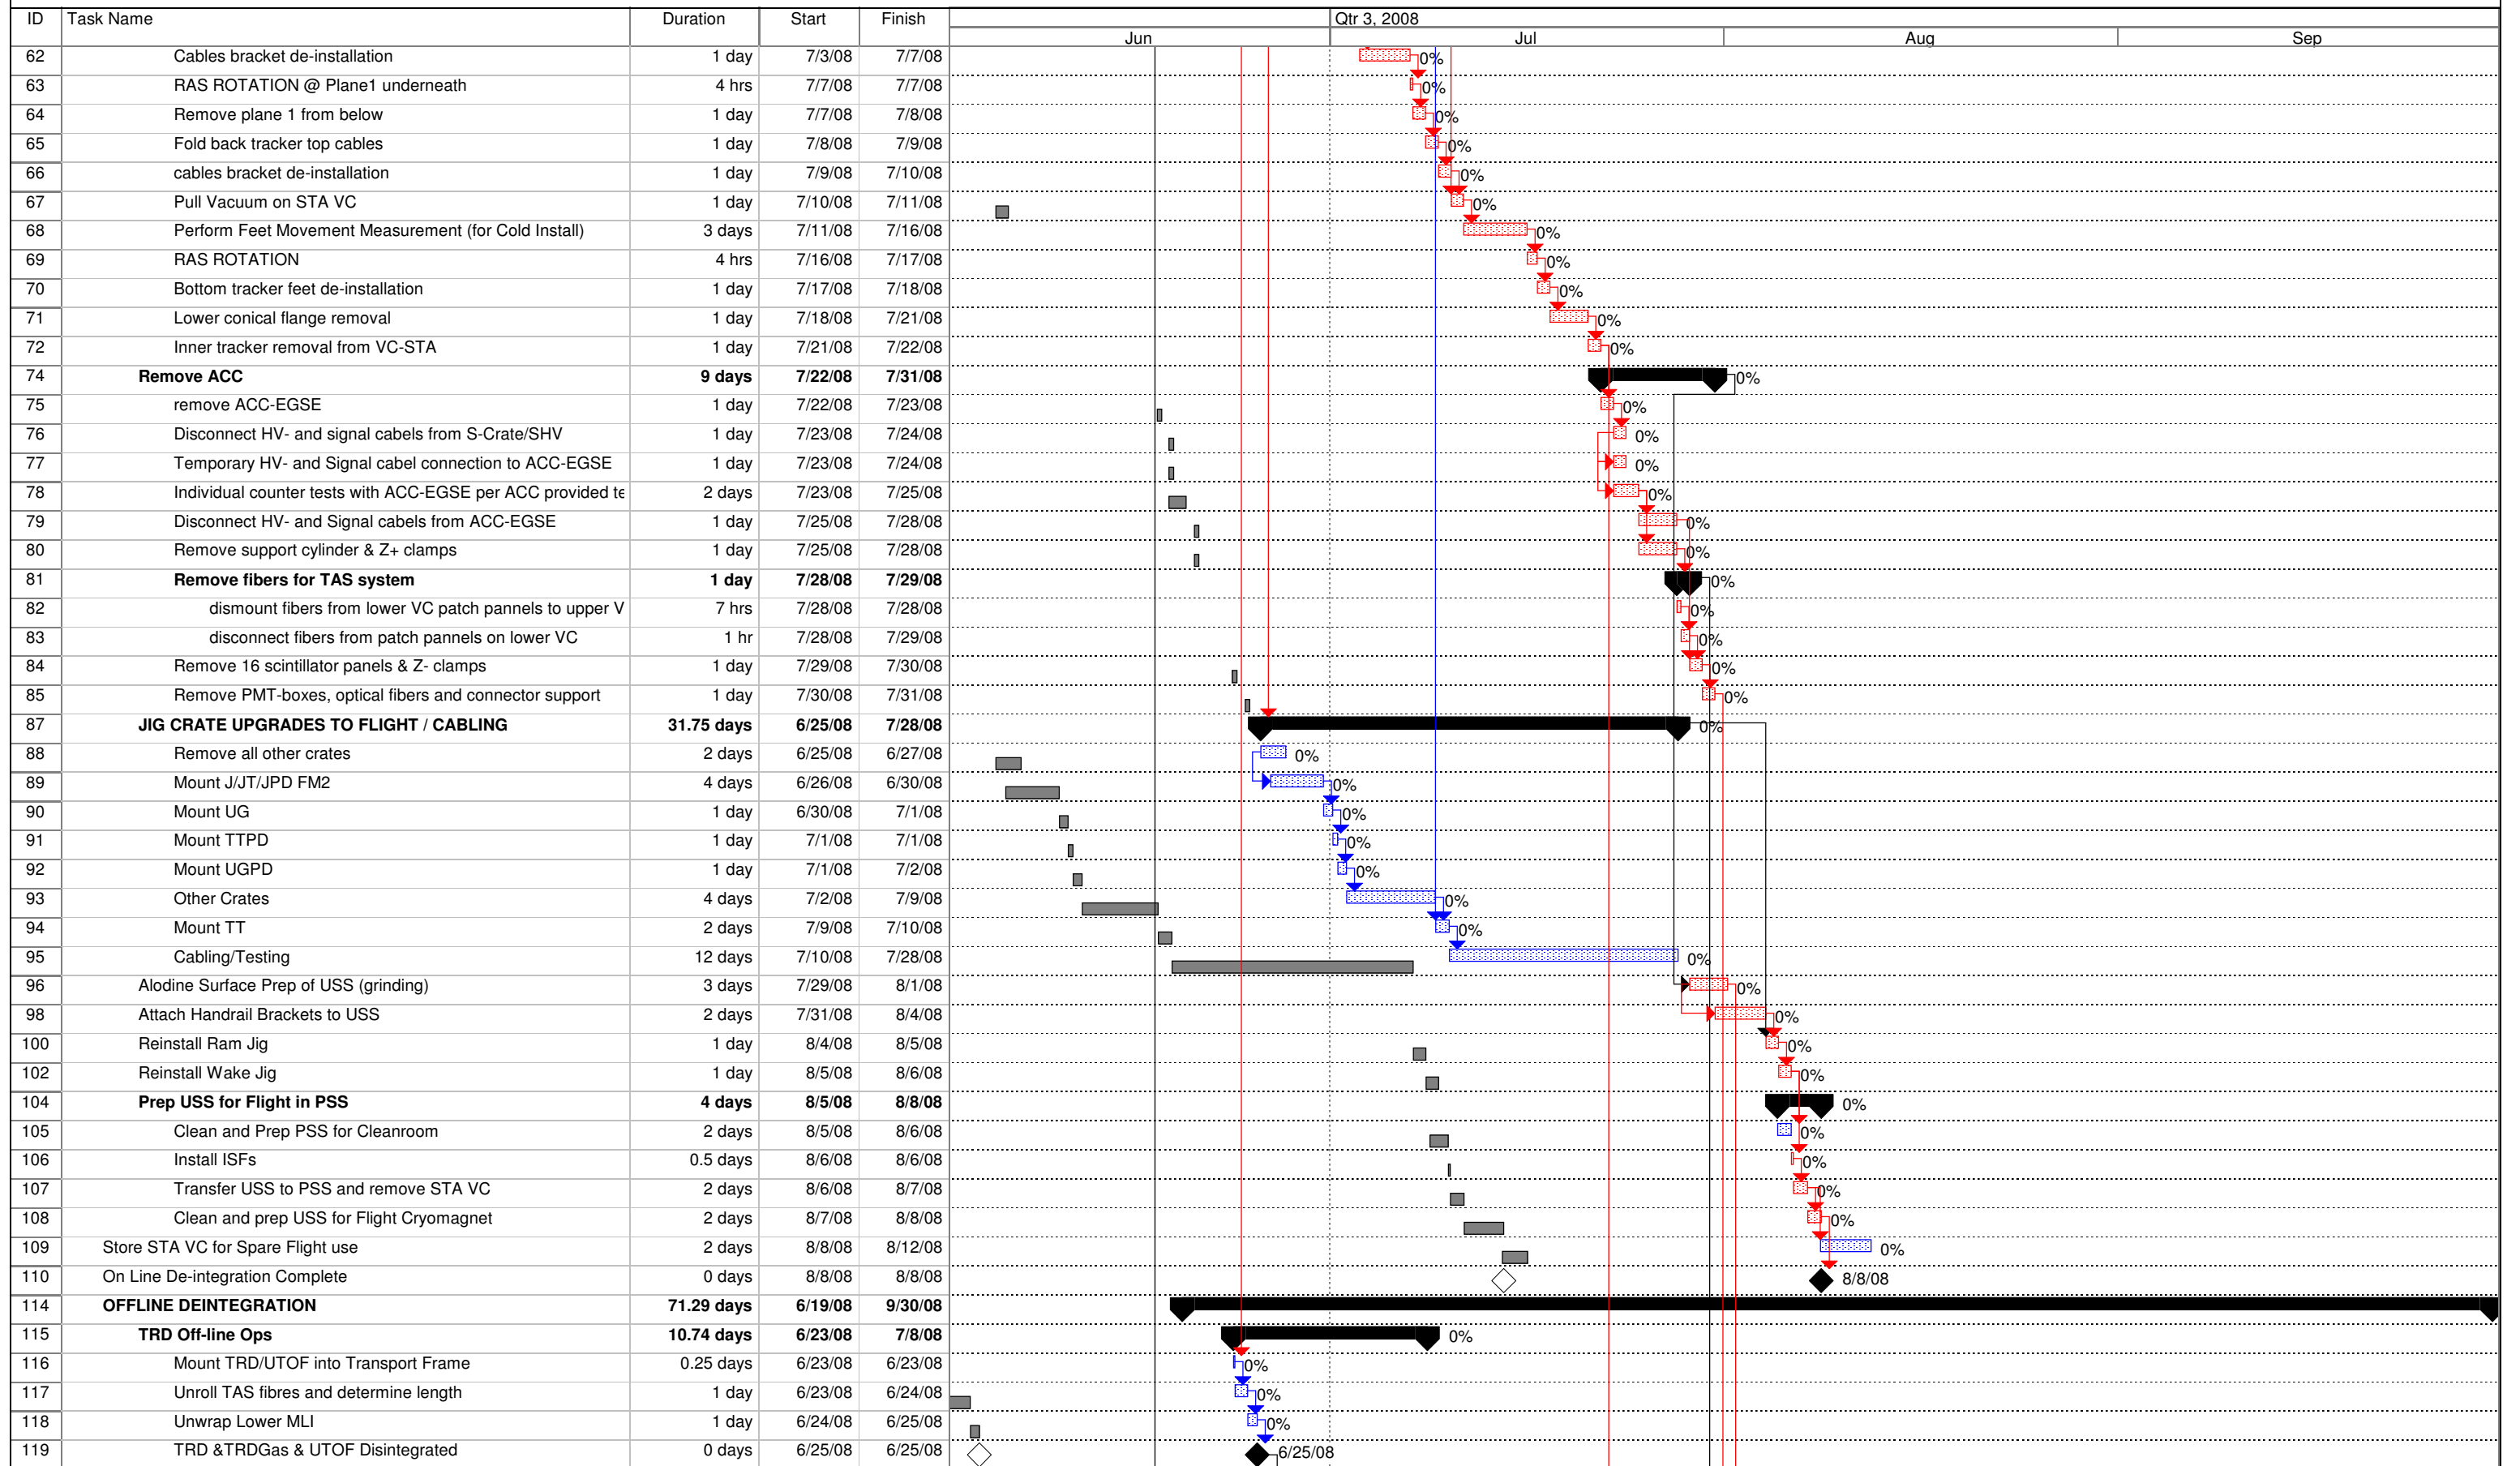

AMS CERN DeIntegration Schedule 4/18/08

DeIntegration 070925.mpp

AMS CERN DeIntegration Schedule 4/18/08

DeIntegration 070925.mpp

AMS CERN DeIntegration Schedule 4/18/08

DeIntegration 070925.mpp