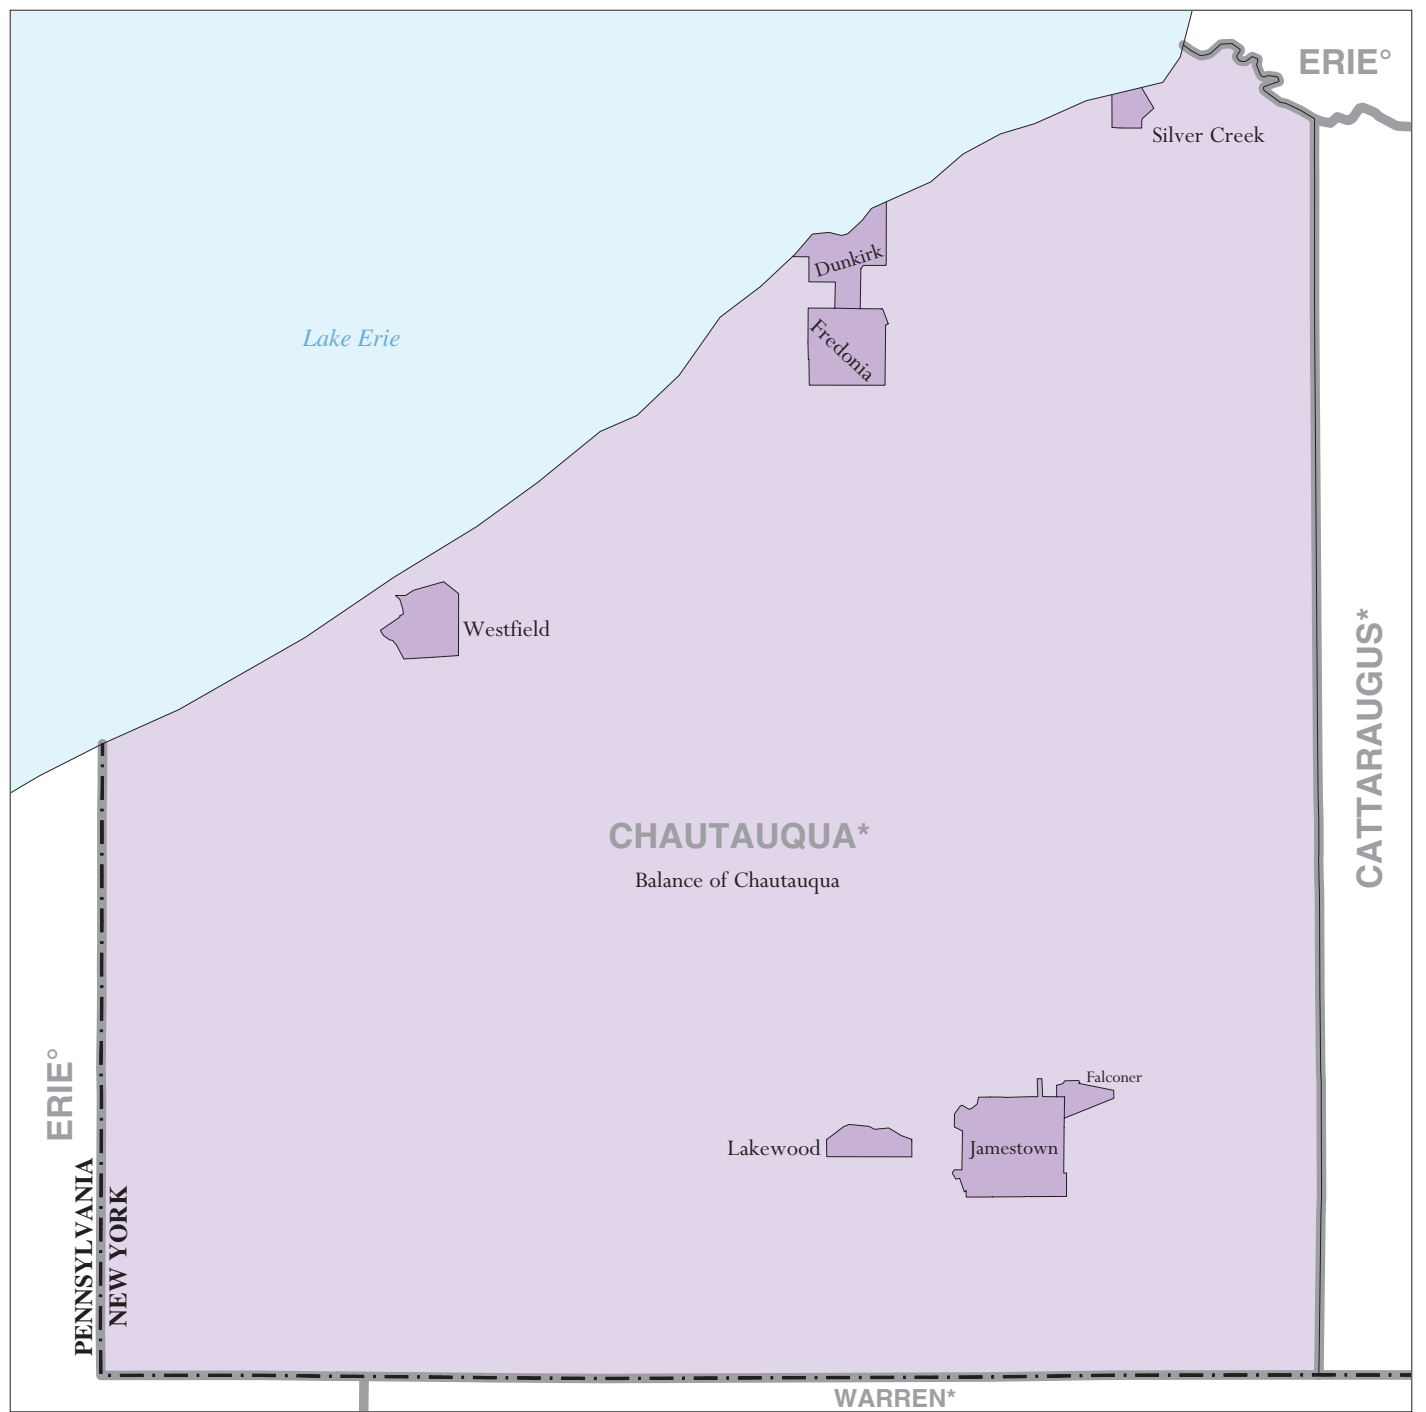

# Chautauqua County, NY - Economic Places

## Location in State

## Legend

- Madison Economic Place (completely or partially within subject area)
- Balance of Dane 'Balance of County' Economic Place
- DANE County or statistical equivalent
- WISCONSIN State
- Lake Michigan Shoreline

A degree (°) denotes that the county or statistical equivalent is in a Metropolitan Statistical Area. An asterisk (\*) denotes that the county or statistical equivalent is in a Micropolitan Statistical Area. All boundaries are as of January 1, 2002.