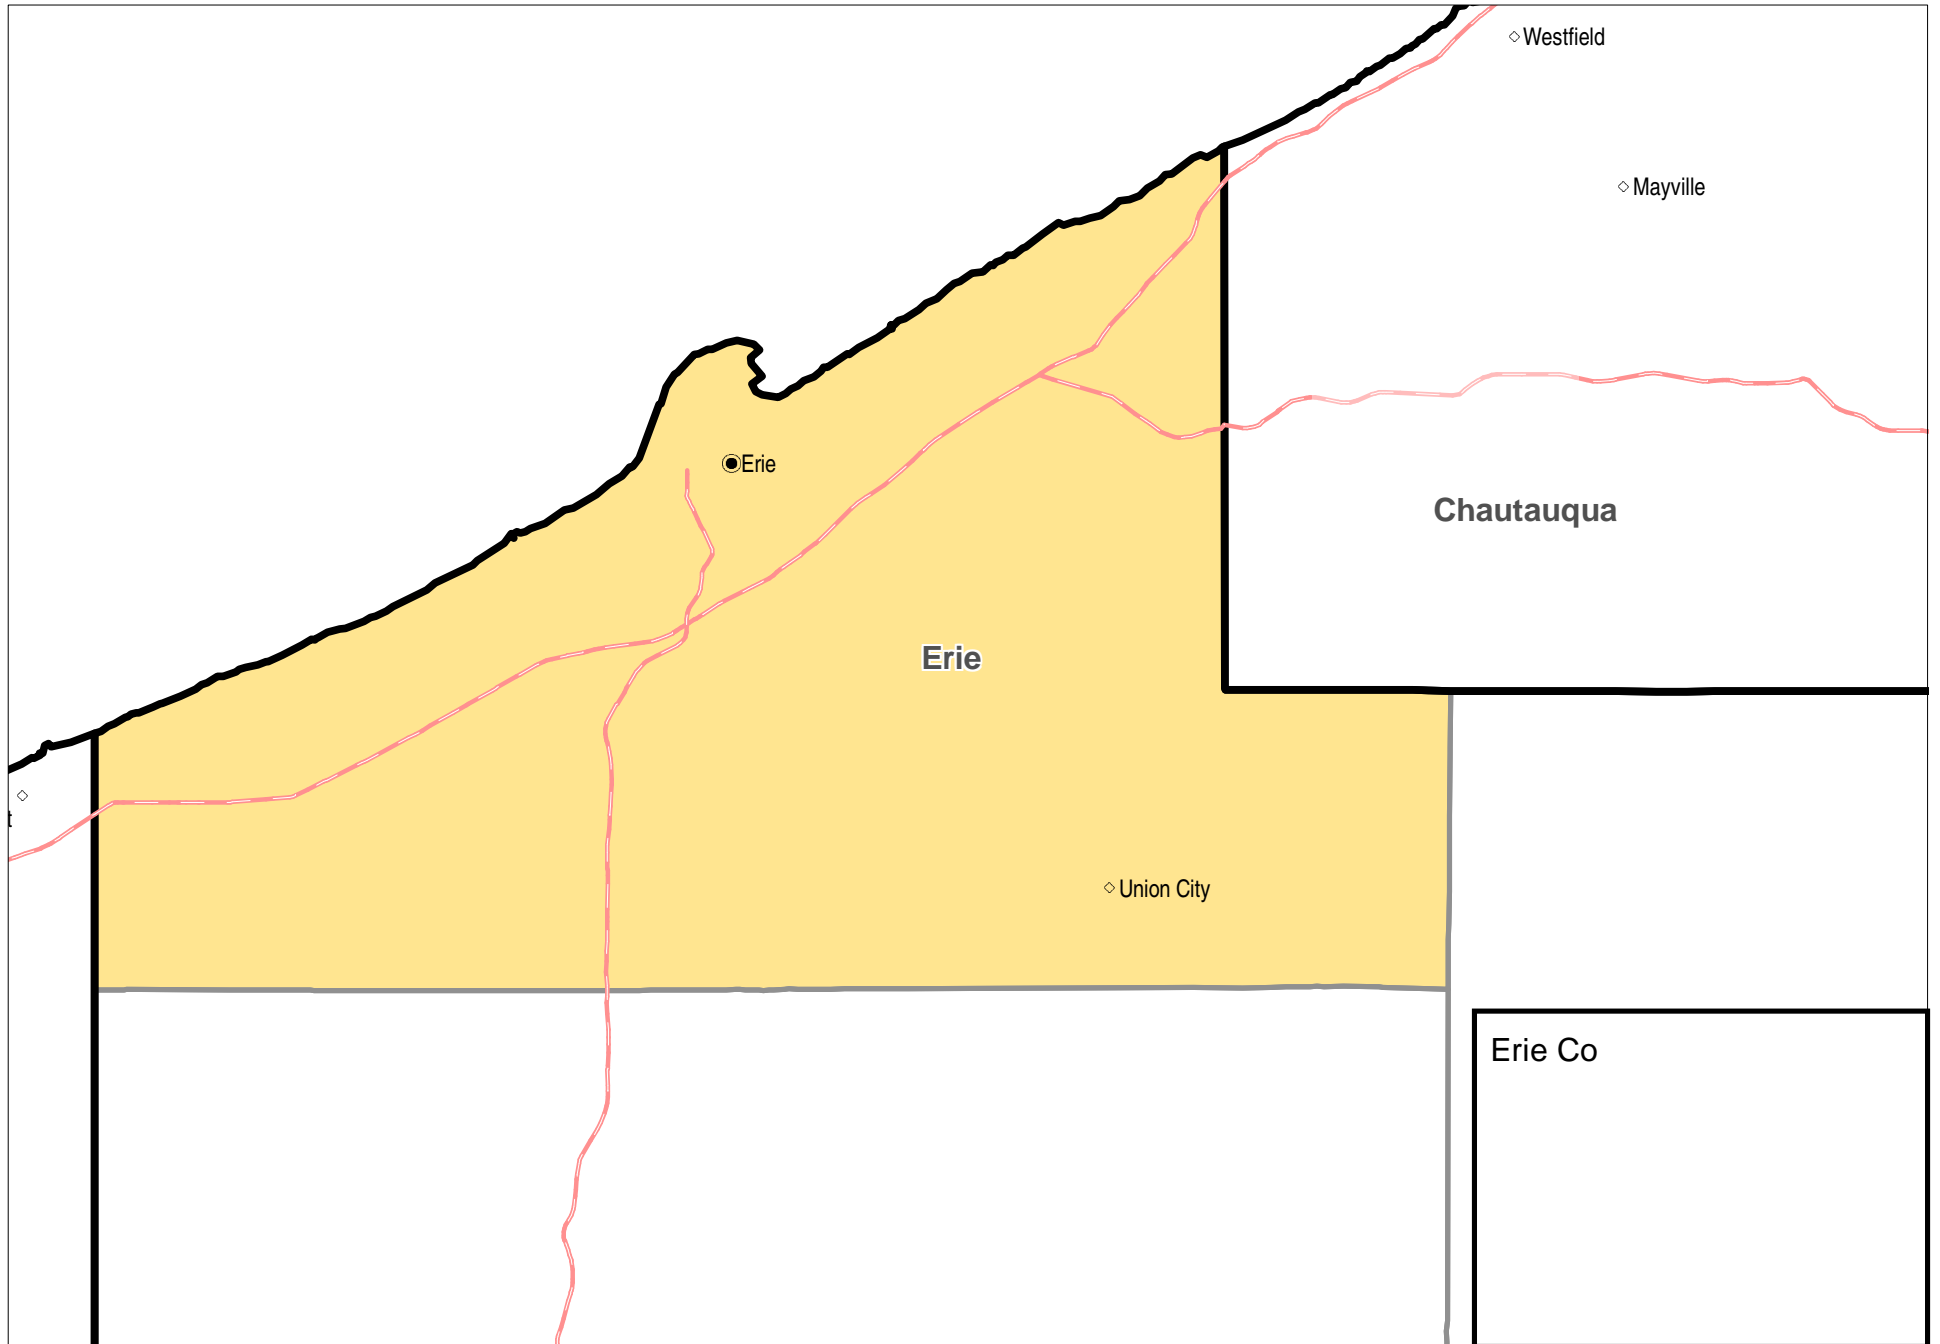

# Erie, PA 8-hour Ozone Maintenance Area

Boundaries and locations are for illustrative purposes only. This is not a regulatory document.