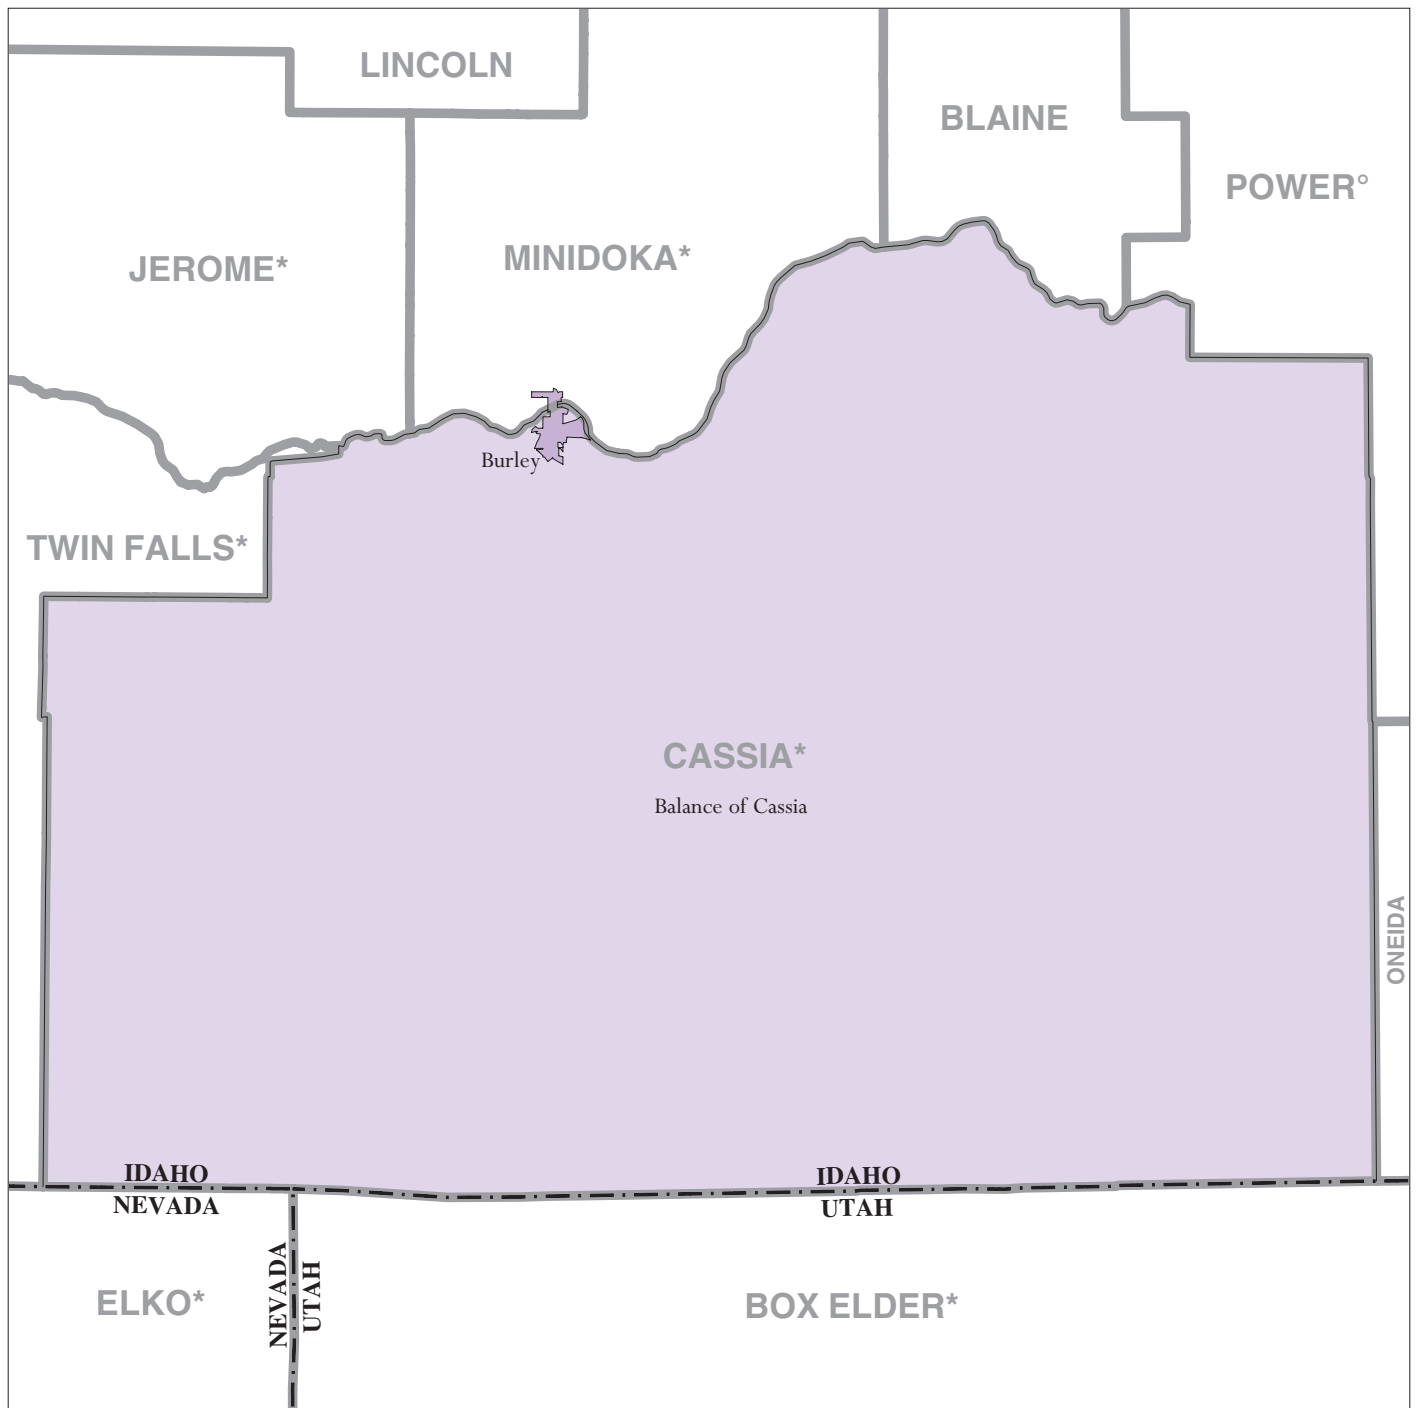

Cassia County, ID - Economic Places

Location in State

Legend

- Madison Economic Place (completely or partially within subject area)
- Balance of Dane 'Balance of County' Economic Place
- DANE** County or statistical equivalent
- WISCONSIN** State

A degree (°) denotes that the county or statistical equivalent is in a Metropolitan Statistical Area. An asterisk (*) denotes that the county or statistical equivalent is in a Micropolitan Statistical Area. All boundaries are as of January 1, 2002.

Minidoka County, ID - Economic Places

Location in State

Legend

- Madison  Economic Place (completely or partially within subject area)
- Balance of Dane  'Balance of County' Economic Place
- DANE**  County or statistical equivalent