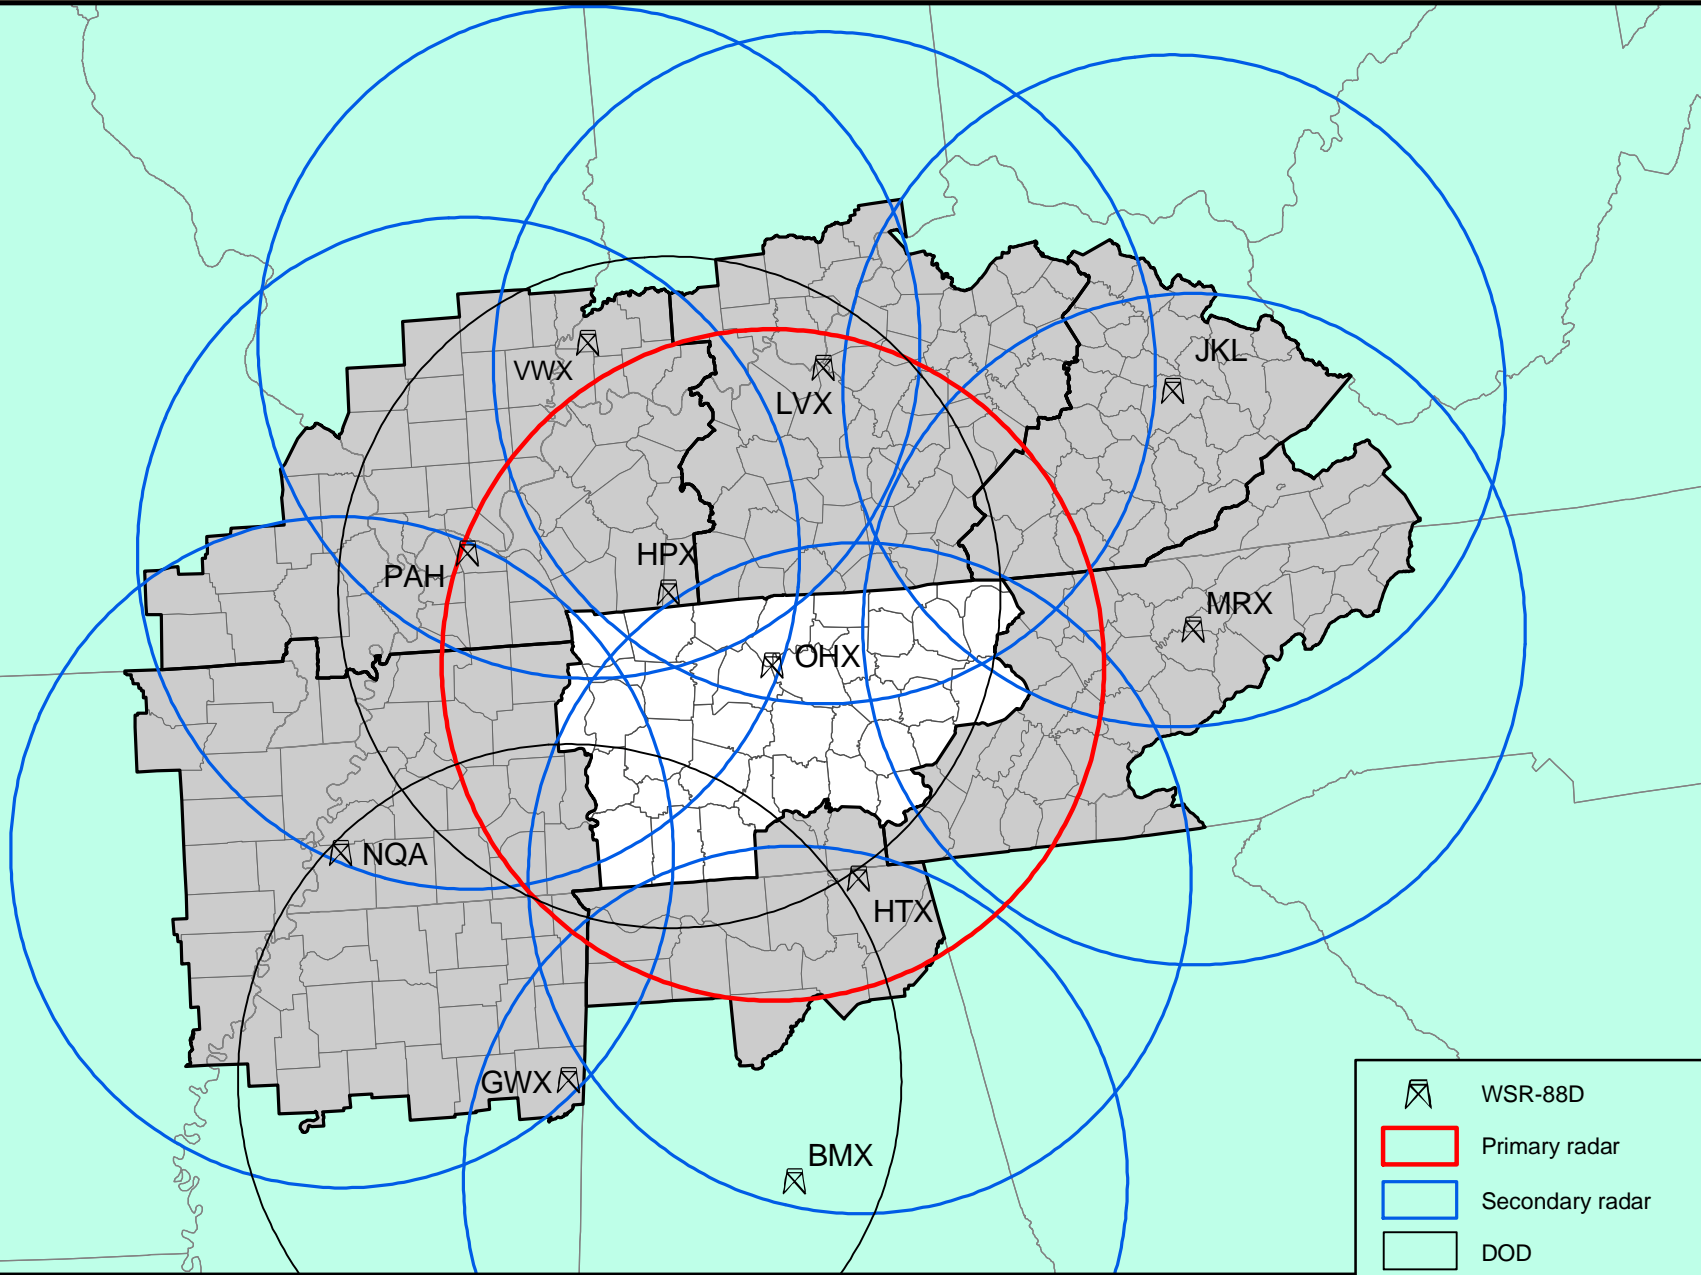

# NASHVILLE, TENNESSEE

## COUNTY WARNING FORECAST AREA AND RADAR COVERAGE

-  WSR-88D
-  Primary radar
-  Secondary radar
-  DOD
-  CWFA
-  Surrounding CWFA

**NATIONAL WEATHER SERVICE**  
**SOUTHERN REGION**