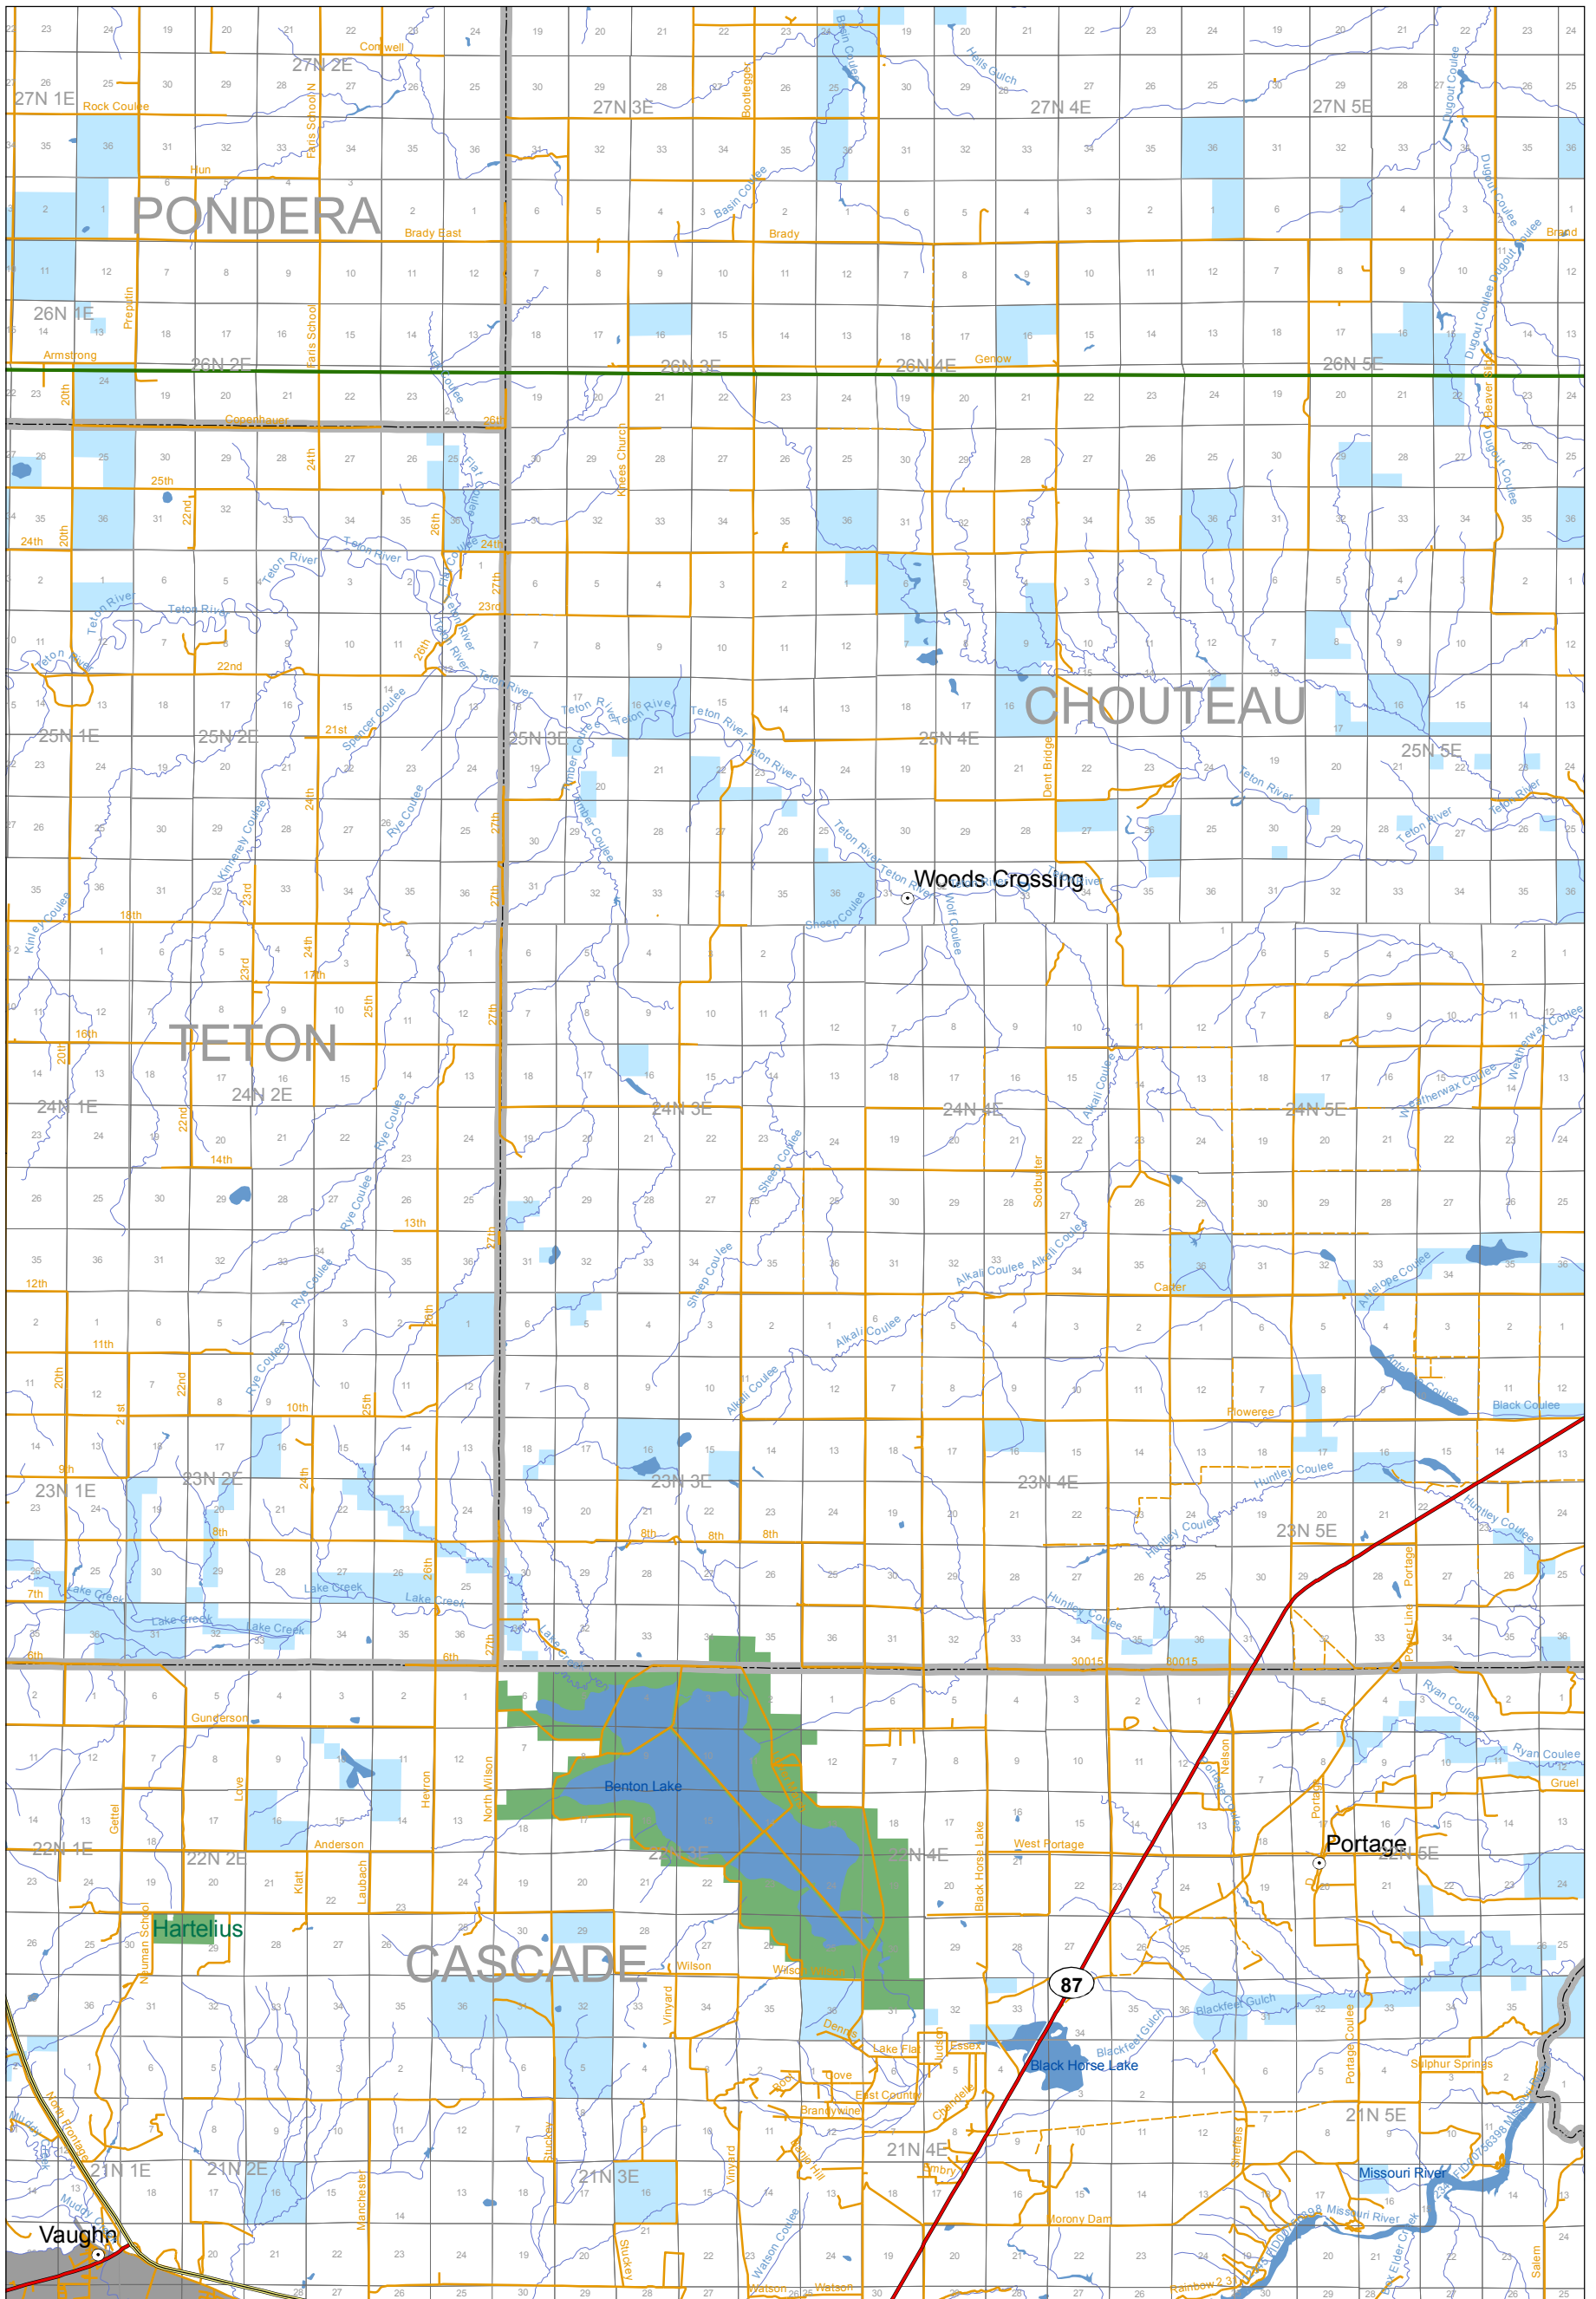

U.S. Fish and Wildlife Service

Benton Lake Wetland Management District

Northcentral Montana

C6

Produced for the Benton Lake Wetland Management District
 Benton Lake NWR
 Current to: 2005
 Basemap (Date): 2005
 File: VFIELDS/C:\BNL\WMD\BLWMD_TRAVELMAPS_JAN06.MXD

0.050.00.91.21.51.82.12.4
 Miles