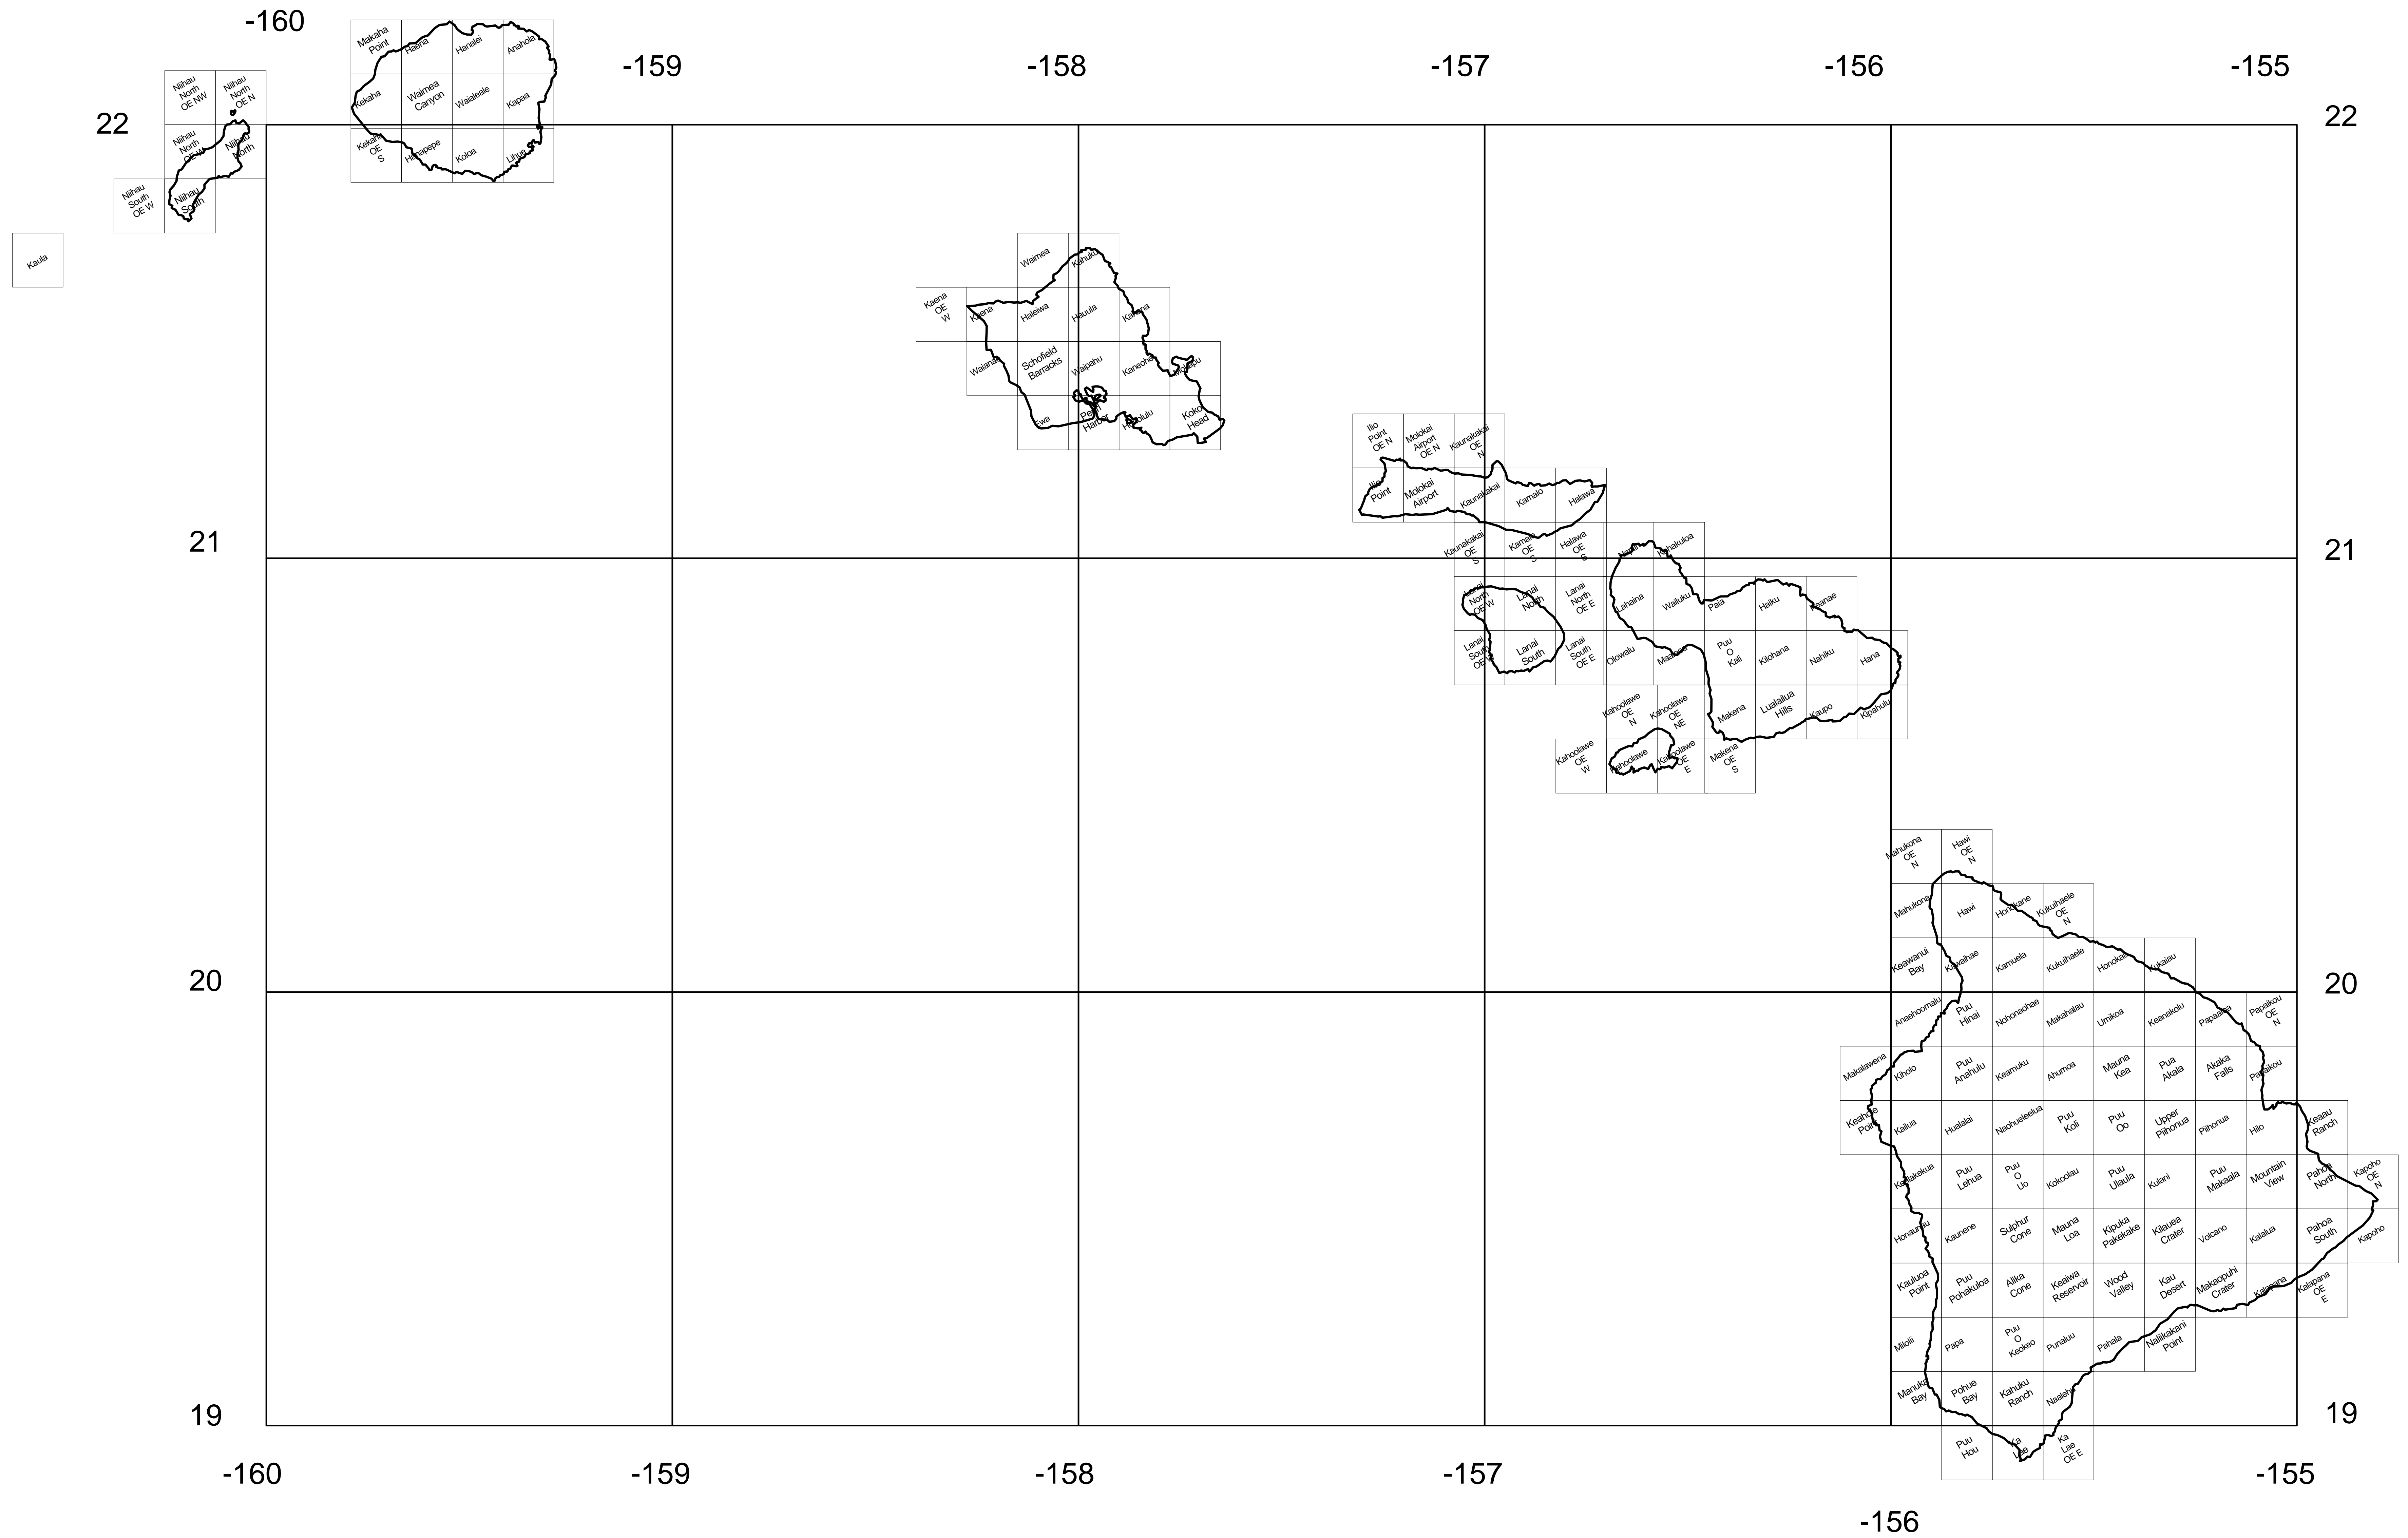

AERIAL PHOTOGRAPHY STATUS

DATA IS CURRENT AS OF 05/28/00

LEGEND

- ◆ Acceptable, Available For Sale (CIR)
- Acceptable, Available For Sale (B&W)