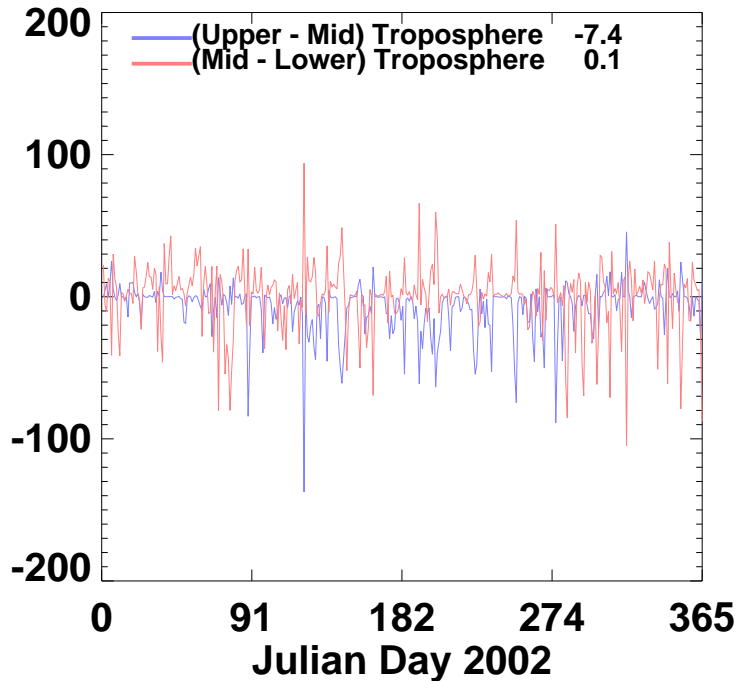

Cloud Forced Radiative Stabilization