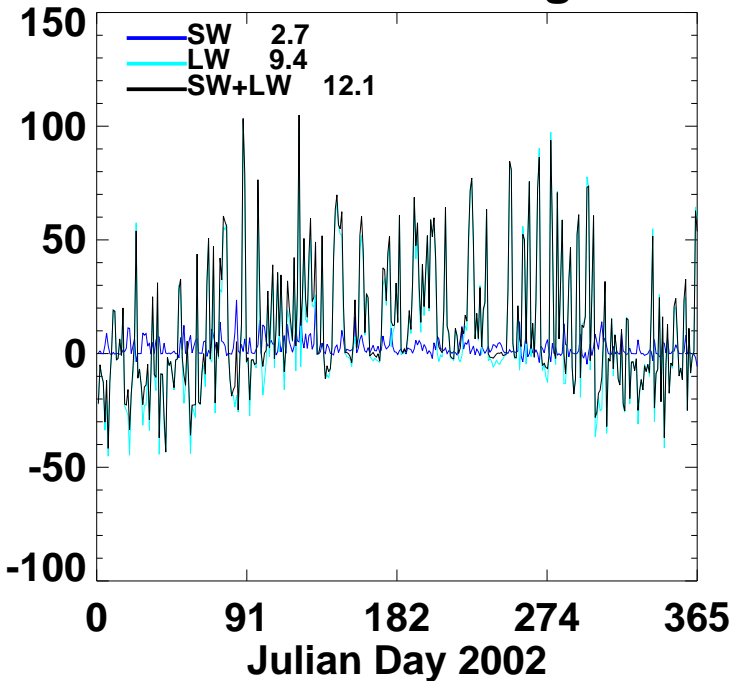

Cloud Forced SW&LW Net

Cloud Forced Radiative Stabilization

SYNI Beta3 2002 Atmosphere NET Forcing@GWN

Clear Sky Aerosol Forcing

All Sky Aerosol Forcing

Cloud Forcing

Cloud&Aerosol Forcing

SYNI Beta3 2002 AEROSOL NET FORCING @GWN