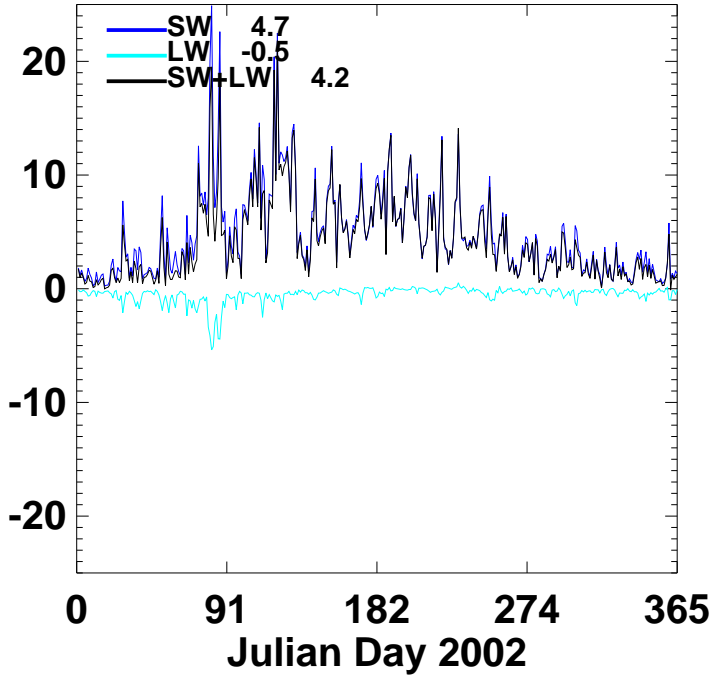

Cloud Forced SW&LW Net

Cloud Forced Radiative Stabilization

SYNI Beta3 2002 Atmosphere NET Forcing@GWN

Clear Sky Aerosol Forcing

All Sky Aerosol Forcing

Cloud Forcing

Cloud&Aerosol Forcing

SYNI Beta3 2002 AEROSOL NET FORCING @GWN