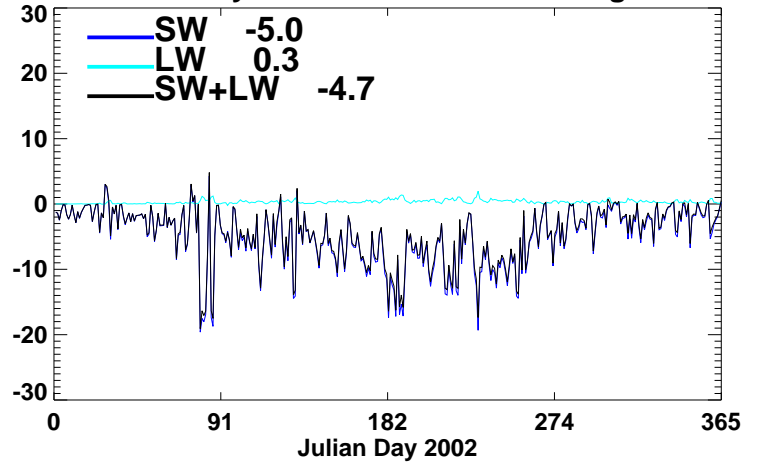

All Sky TOA NET Aerosol Forcing