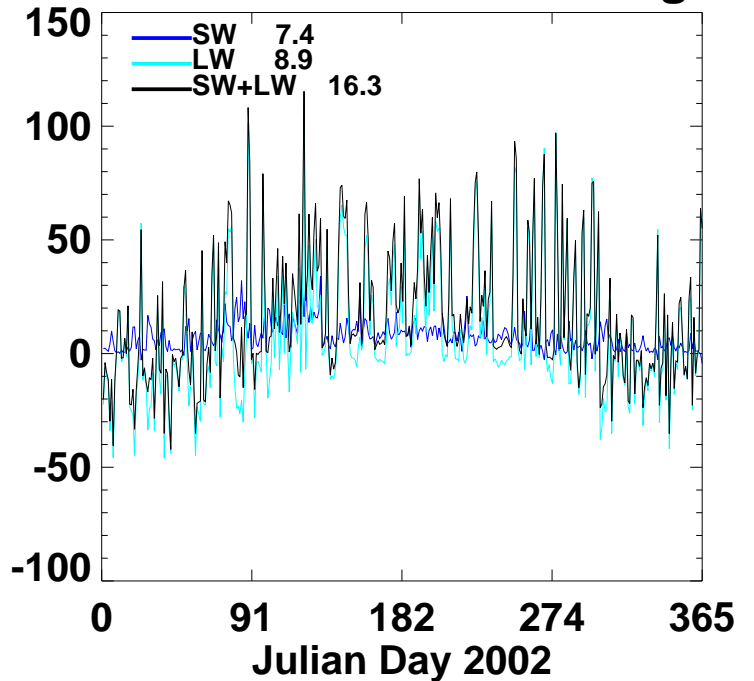

Cloud Forced SW&LW Net

Cloud Forced Radiative Stabilization

SYNI Beta3 2002 Atmosphere NET Forcing@GWN

Clear Sky Aerosol Forcing

All Sky Aerosol Forcing

Cloud Forcing

Cloud&Aerosol Forcing

SYNI Beta3 2002 AEROSOL NET FORCING @GWN