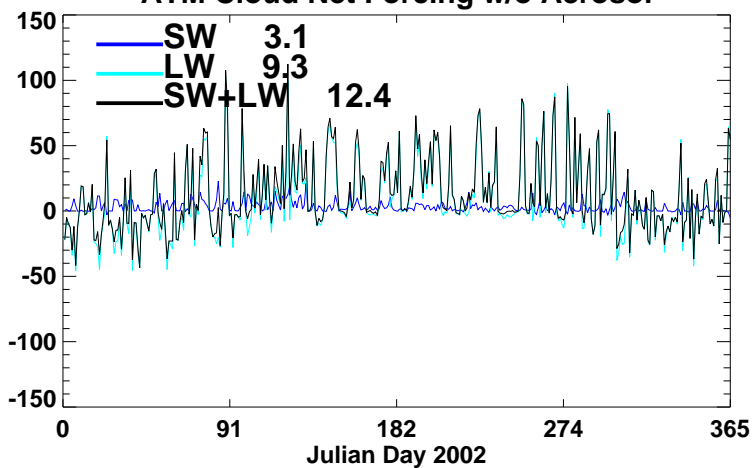

SYNI Beta3 2002 CLOUD NET FORCING @GWN

TOA Cloud Net Forcing w/Aerosol

TOA Cloud Net Forcing w/o Aerosol

ATM Cloud Net Forcing w/Aerosol

ATM Cloud Net Forcing w/o Aerosol

SURFACE Cloud Net Forcing w/ Aerosol