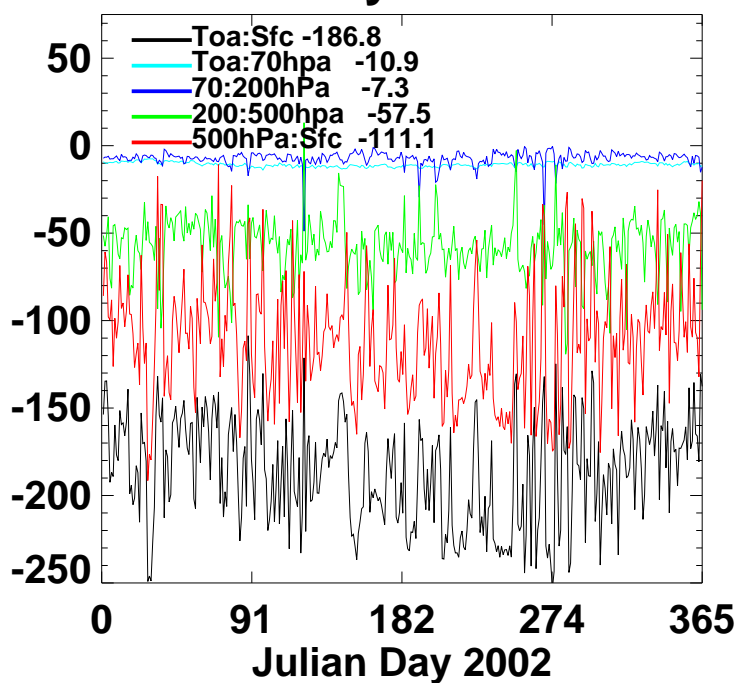

SYNI Beta3 2002 Atmosphere Net @GWN

Clear Sky SW Net

All Sky SW Net

Clear Sky LW Net

All Sky LW Net

SYNI Beta3 2002 Atmosphere Net @GWN

Clear Sky SW&LW Net

All Sky SW&LW Net

Cloud Forced SW&LW Net

Cloud Forced Radiative Stabilization

SYNI Beta3 2002 Atmosphere NET Forcing@GWN

Clear Sky Aerosol Forcing

All Sky Aerosol Forcing

Cloud Forcing

Cloud&Aerosol Forcing

SYNI Beta3 2002 AEROSOL NET FORCING @GWN