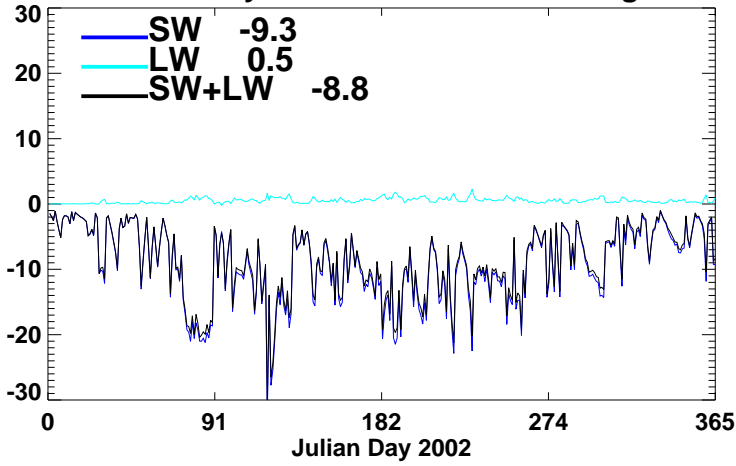

SYNI Beta3 2002 AEROSOL NET FORCING @GWN

Clear Sky TOA NET Aerosol Forcing