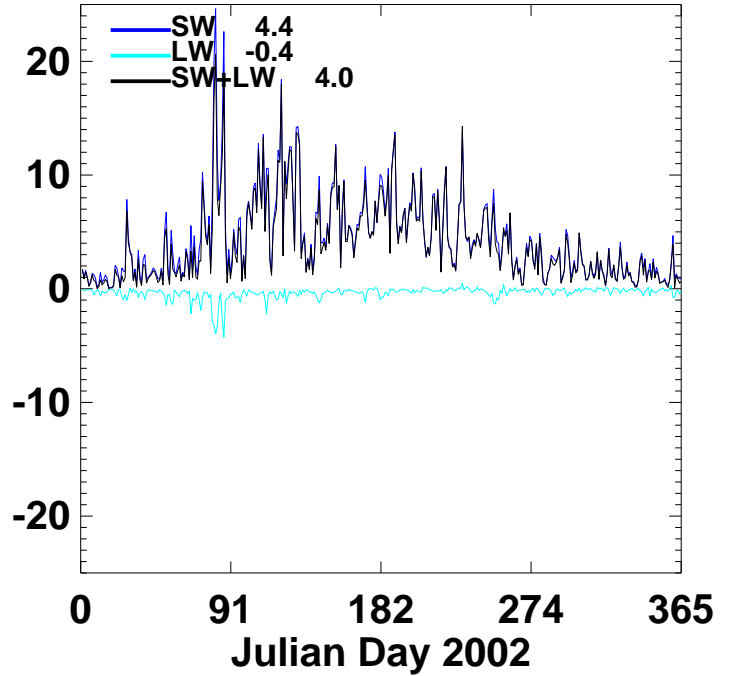

Cloud Forced SW&LW Net

Cloud Forced Radiative Stabilization

SYNI Beta3 2002 Atmosphere NET Forcing@GWN

Clear Sky Aerosol Forcing

All Sky Aerosol Forcing

Cloud Forcing

Cloud&Aerosol Forcing

SYNI Beta3 2002 AEROSOL NET FORCING @GWN