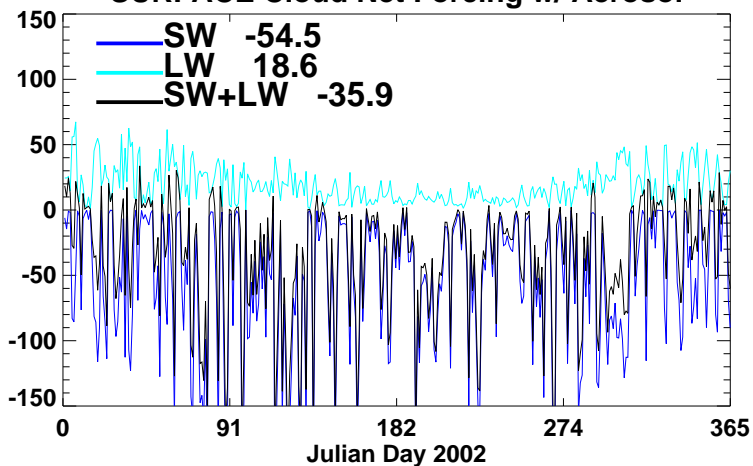

SYNI Beta3 2002 CLOUD NET FORCING @GWN

TOA Cloud Net Forcing w/Aerosol

TOA Cloud Net Forcing w/o Aerosol

ATM Cloud Net Forcing w/Aerosol

ATM Cloud Net Forcing w/o Aerosol

SURFACE Cloud Net Forcing w/ Aerosol

SURFACE Cloud Net Forcing w/o Aerosol