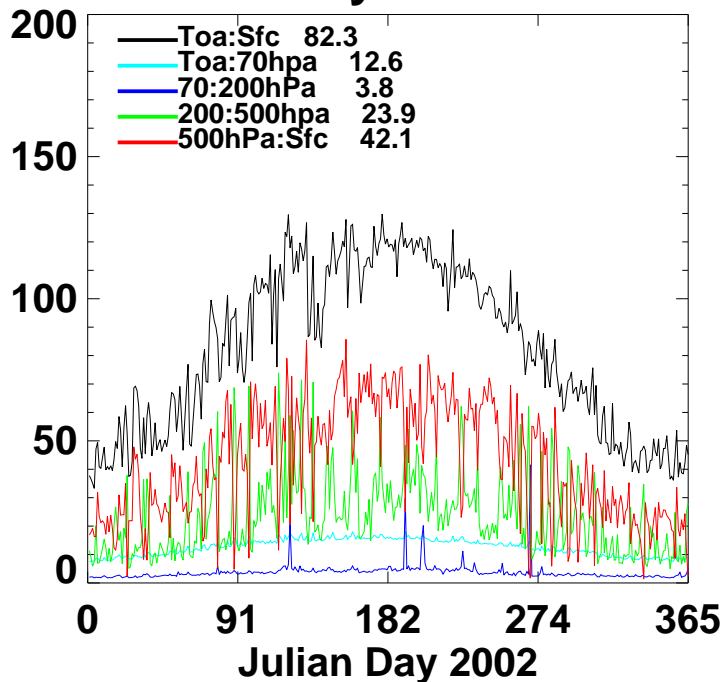

SYNI Beta3 2002 Atmosphere Net @GWN

Clear Sky SW Net

All Sky SW Net

Clear Sky LW Net

All Sky LW Net

SYNI Beta3 2002 Atmosphere Net @GWN

Clear Sky SW&LW Net

All Sky SW&LW Net

Cloud Forced SW&LW Net

Cloud Forced Radiative Stabilization

SYNI Beta3 2002 Atmosphere NET Forcing@GWN

Clear Sky Aerosol Forcing

All Sky Aerosol Forcing

Cloud Forcing

Cloud&Aerosol Forcing

SYNI Beta3 2002 AEROSOL NET FORCING @GWN