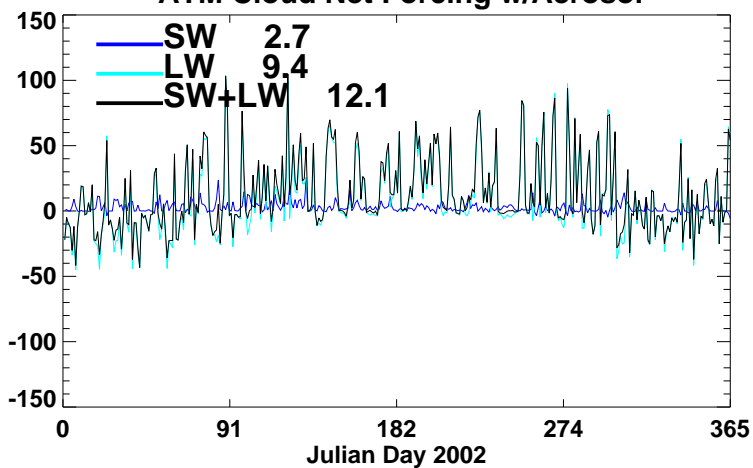

SYNI Beta3 2002 CLOUD NET FORCING @GWN

TOA Cloud Net Forcing w/Aerosol

TOA Cloud Net Forcing w/o Aerosol

ATM Cloud Net Forcing w/Aerosol

ATM Cloud Net Forcing w/o Aerosol

SURFACE Cloud Net Forcing w/ Aerosol

SURFACE Cloud Net Forcing w/o Aerosol