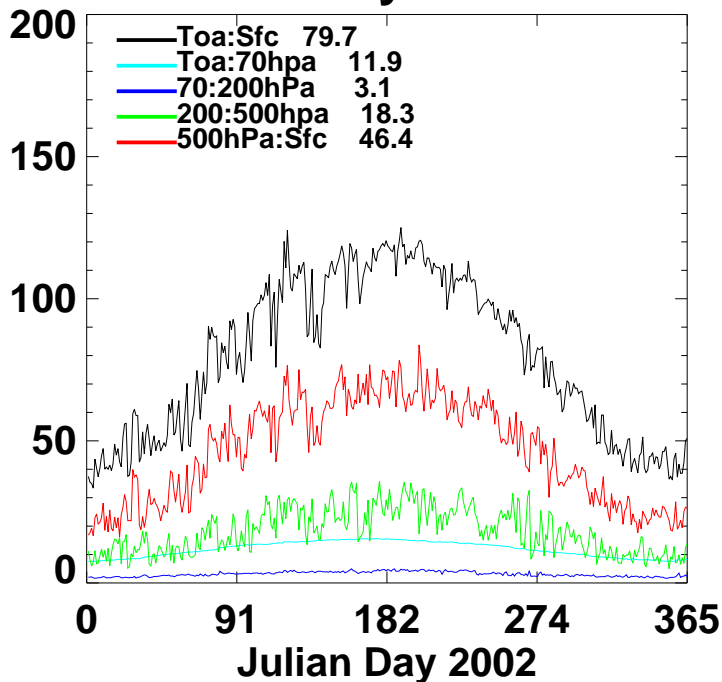

SYNI Beta3 2002 Atmosphere Net @GWN

Clear Sky SW Net

All Sky SW Net

Clear Sky LW Net

All Sky LW Net

SYNI Beta3 2002 Atmosphere Net @GWN

Clear Sky SW&LW Net

All Sky SW&LW Net

Cloud Forced SW&LW Net

Cloud Forced Radiative Stabilization

SYNI Beta3 2002 Atmosphere NET Forcing@GWN

Clear Sky Aerosol Forcing

All Sky Aerosol Forcing

Cloud Forcing

Cloud&Aerosol Forcing

SYNI Beta3 2002 AEROSOL NET FORCING @GWN