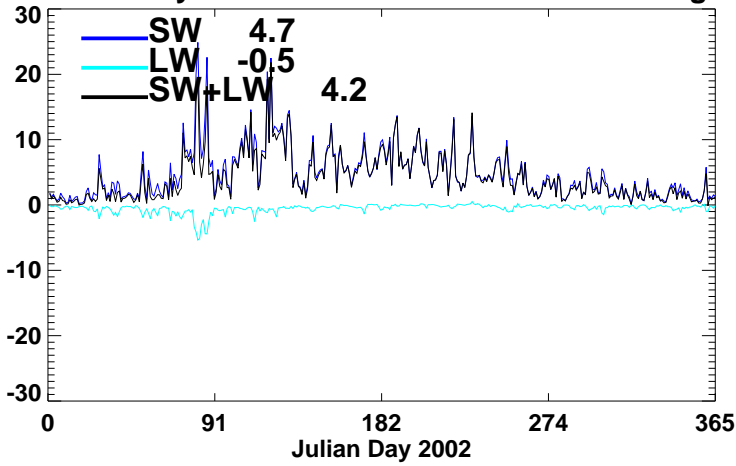

Clear Sky ATMOSPHERE Net Aerosol Forcing