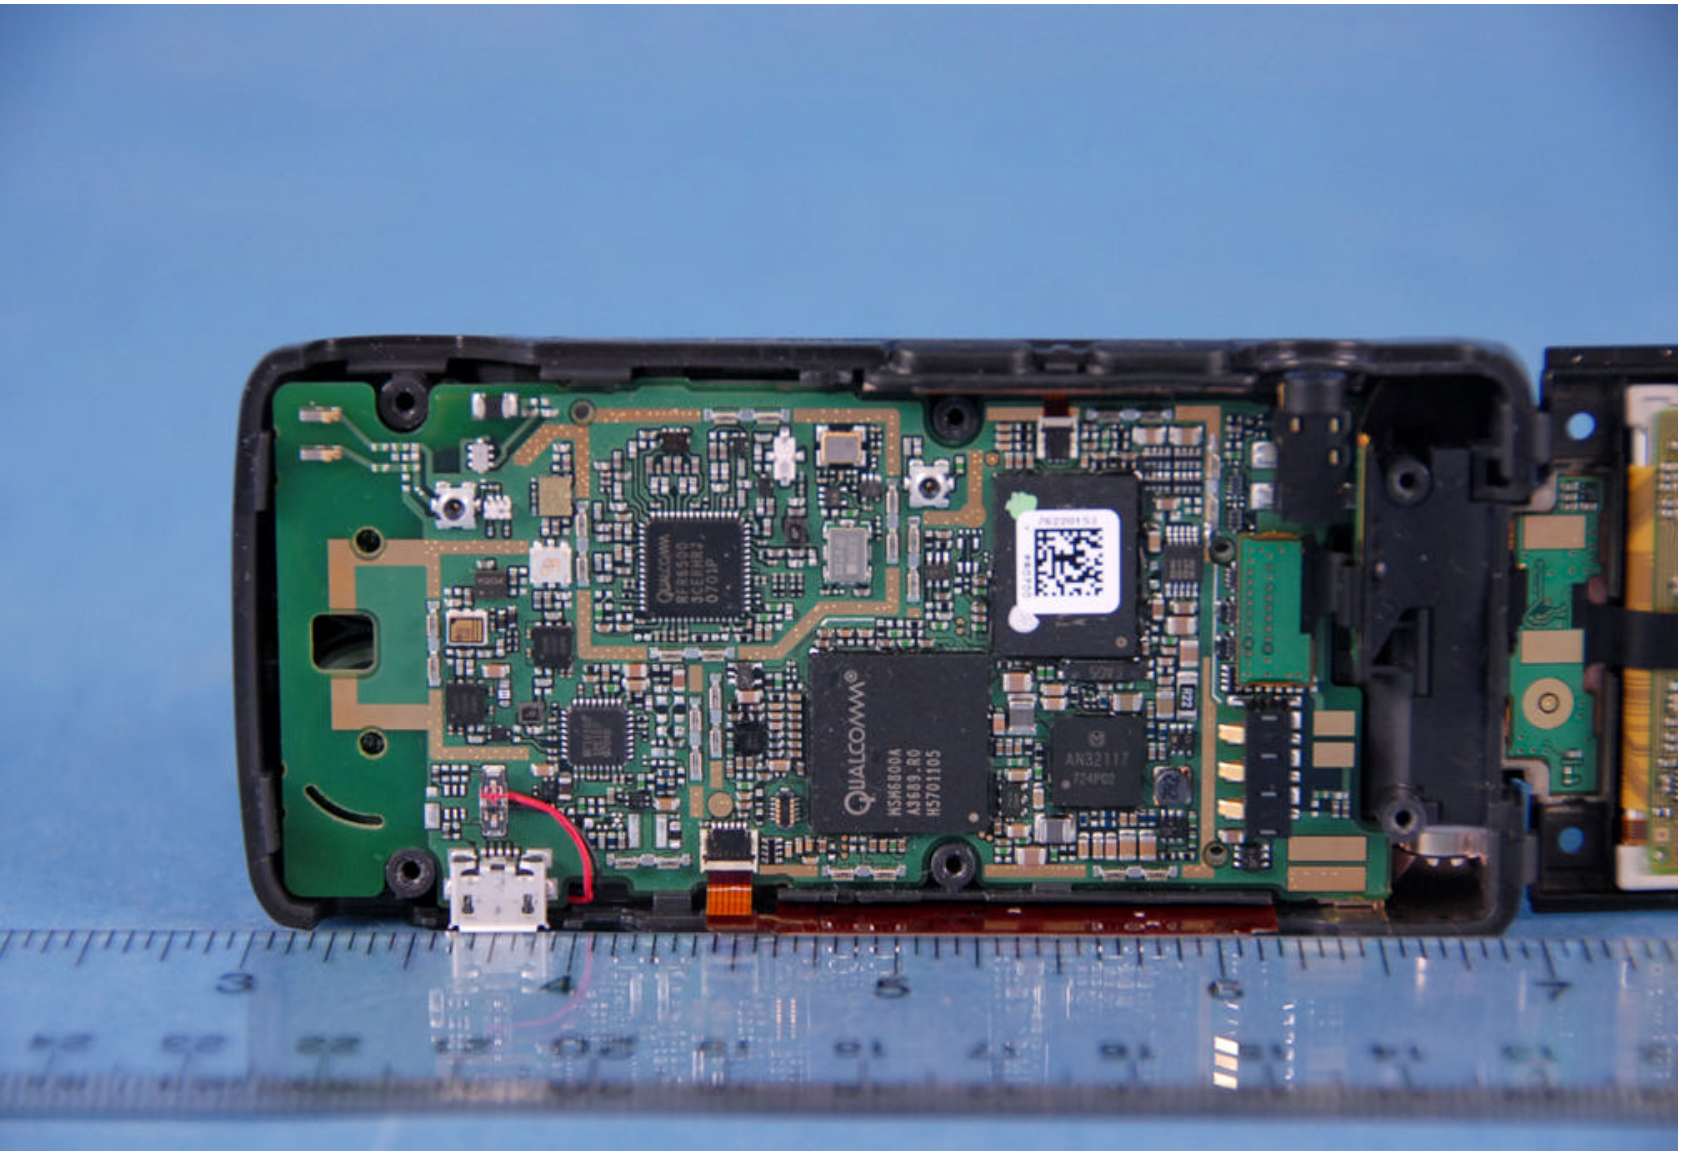

 PCTEST Computer Forensic Lab	Sanyo FCC ID: AEZSCP-PRO700	EUT Photographs
© 2007 PCTEST Lab.	Cellular/PCS CDMA Phone with Bluetooth and EVDO	Model: PRO700

 PCTEST Computer, Wireless, Lab.	Sanyo FCC ID : AEZSCP-PRO700	EUT Photographs
© 2007 PCTEST Lab.	Cellular/PCS CDMA Phone with Bluetooth and EVDO	Model : PRO700

 PCTEST Competitive Windows Lab	Sanyo FCC ID: AEZSCP-PRO700	EUT Photographs
© 2007 PCTEST Lab.	Cellular/PCS CDMA Phone with Bluetooth and EVDO	Model: PRO700

 PCTEST Competitive Wireless Lab	Sanyo FCC ID: AEZSCP-PRO700	EUT Photographs
© 2007 PCTEST Lab.	Cellular/PCS CDMA Phone with Bluetooth and EVDO	Model: PRO700

 PCTEST Computer Forensic Lab	Sanyo FCC ID: AEZSCP-PRO700	EUT Photographs
© 2007 PCTEST Lab.	Cellular/PCS CDMA Phone with Bluetooth and EVDO	Model: PRO700

 PCTEST Computer Forensic Lab	Sanyo FCC ID: AEZSCP-PRO700	EUT Photographs
© 2007 PCTEST Lab.	Cellular/PCS CDMA Phone with Bluetooth and EVDO	Model: PRO700

 PCTEST Computer Windows Lab	Sanyo FCC ID: AEZSCP-PRO700	EUT Photographs
© 2007 PCTEST Lab.	Cellular/PCS CDMA Phone with Bluetooth and EVDO	Model: PRO700

 © 2007 PCTEST Lab.	Sanyo FCC ID: AEZSCP-PRO700 Cellular/PCS CDMA Phone with Bluetooth and EVDO	EUT Photographs Model: PRO700
---	--	----------------------------------