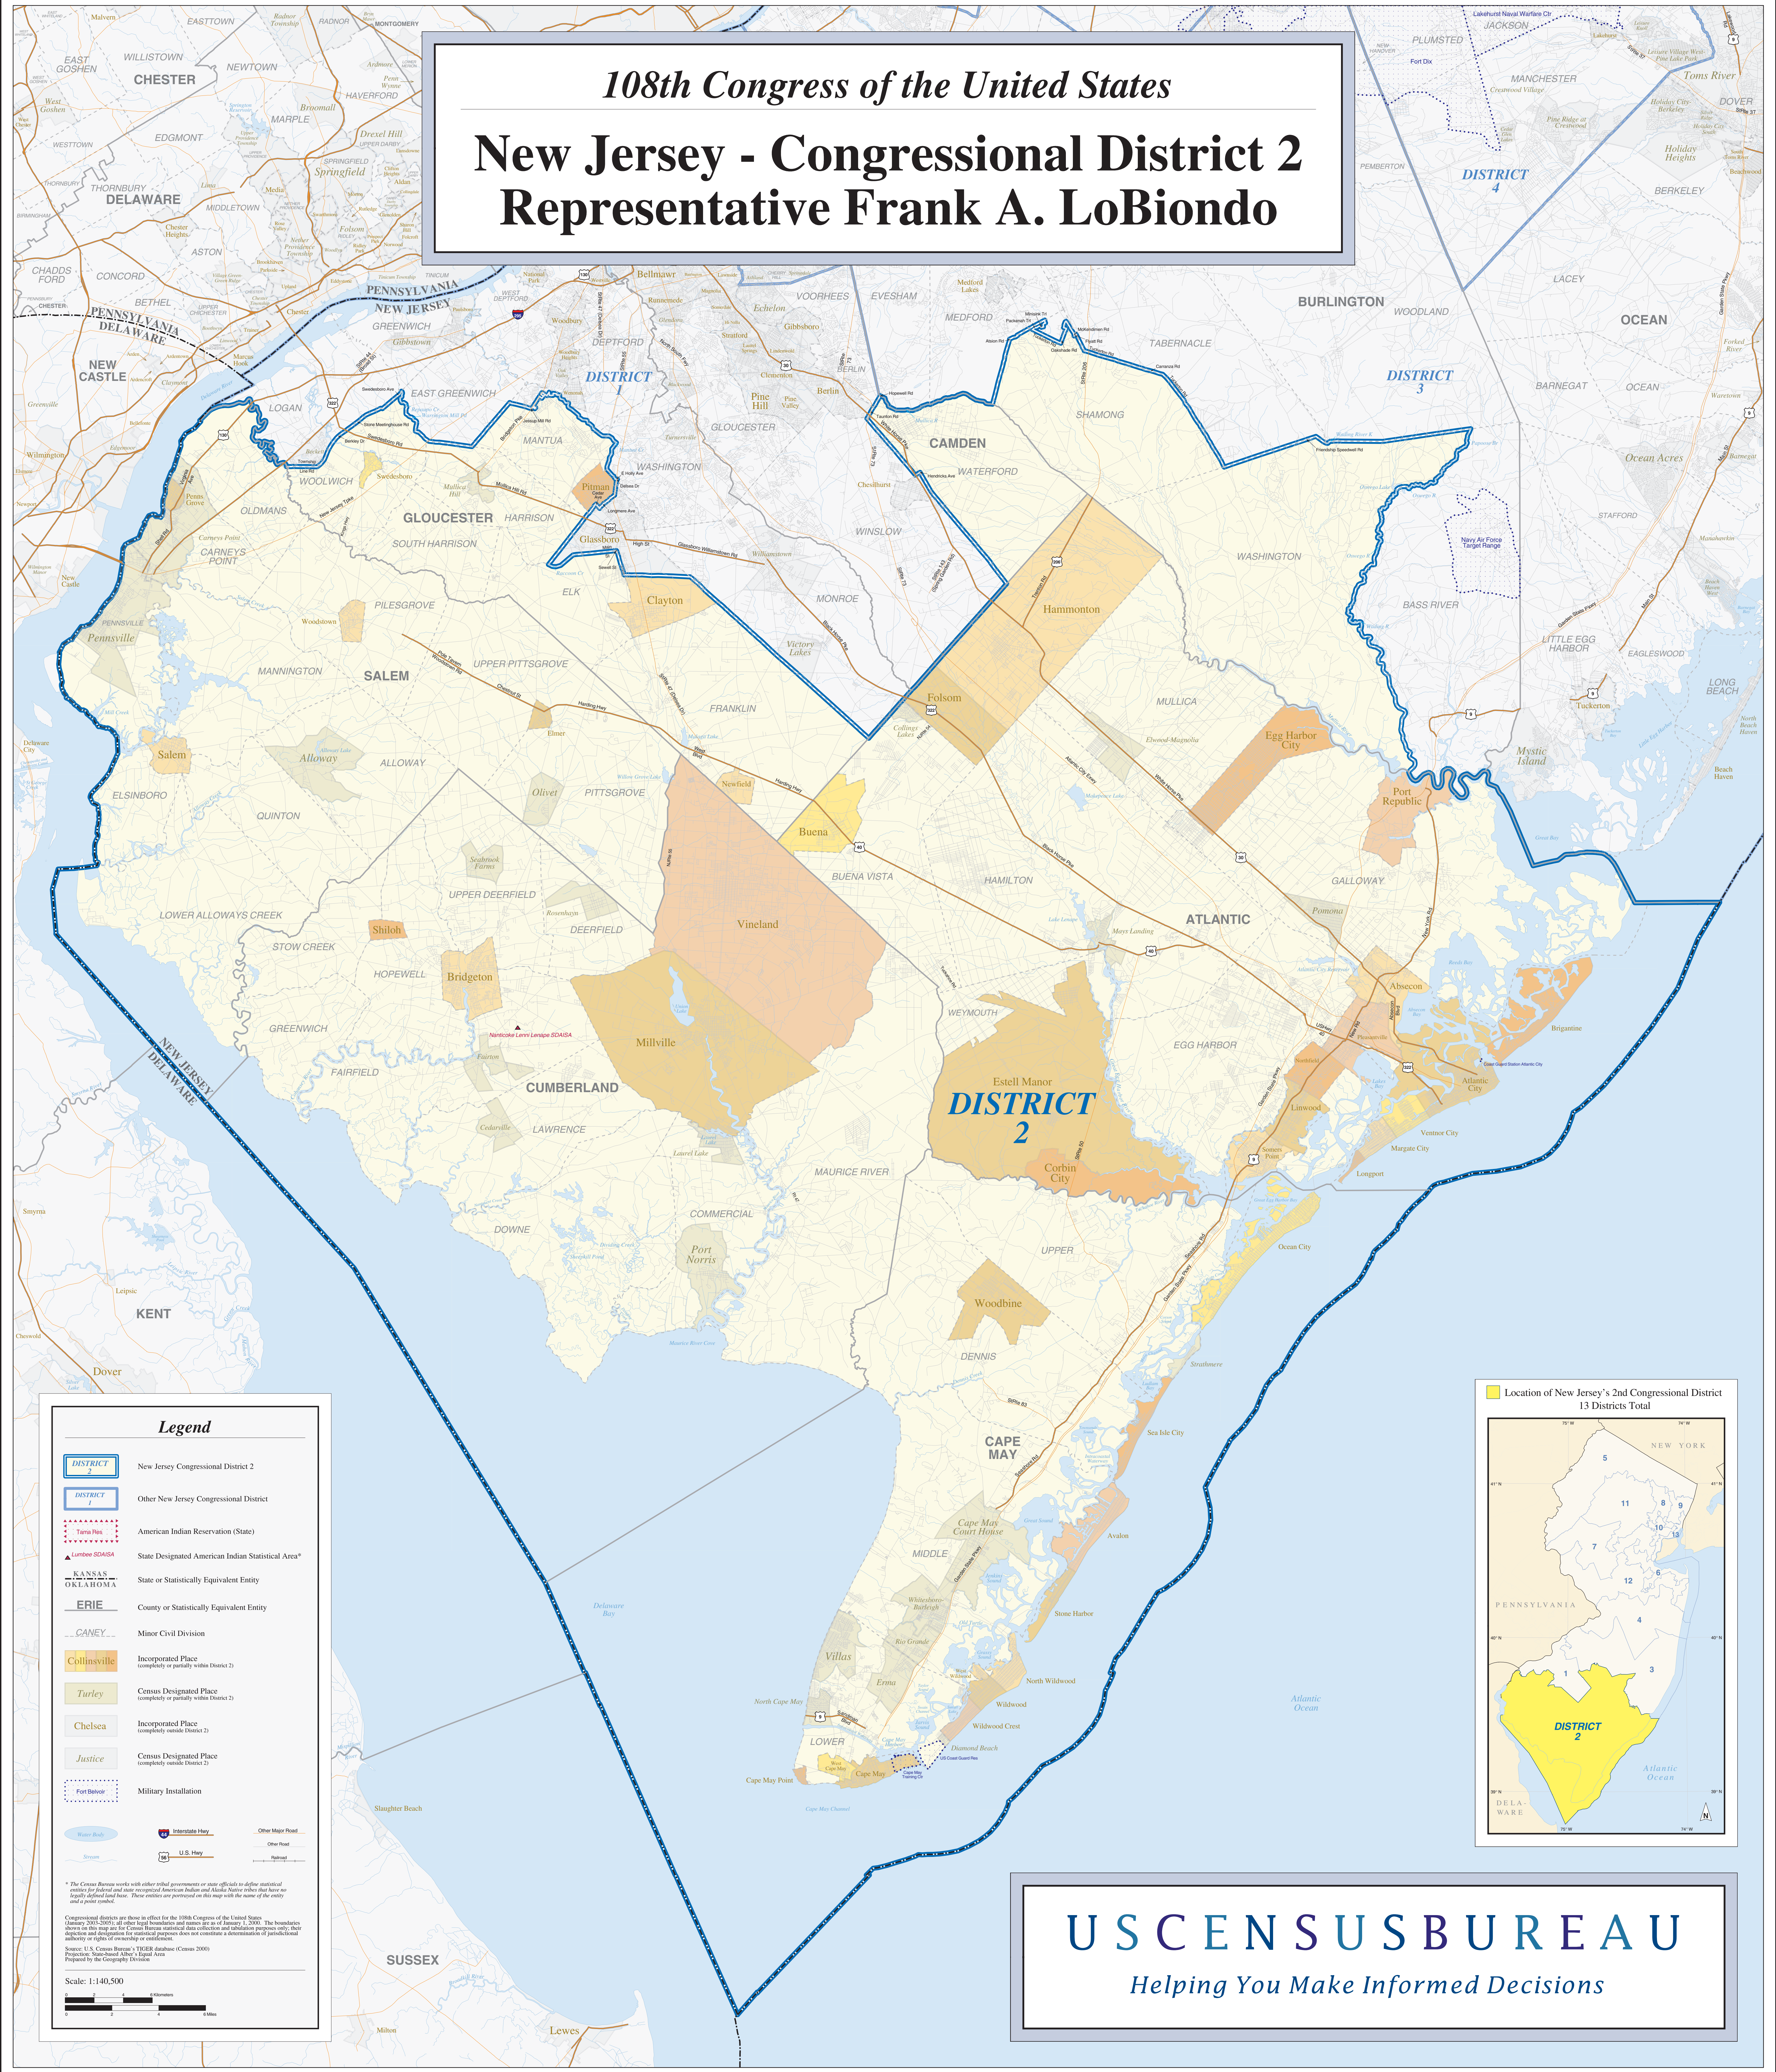

108th Congress of the United States

New Jersey - Congressional District 2

Representative Frank A. LoBiondo

Legend

- DISTRICT 2** New Jersey Congressional District 2
- DISTRICT 4** Other New Jersey Congressional District
- Indian Reservation** American Indian Reservation (State)
- State Designated American Indian Statistical Area*** State Designated American Indian Statistical Area*
- KANSAS OKLAHOMA** State or Statistically Equivalent Entity
- ERIE** County or Statistically Equivalent Entity
- CANEY** Minor Civil Division
- Collinsville** Incorporated Place (completely or partially within District 2)
- Turley** Census Designated Place (completely or partially within District 2)
- Chelsea** Incorporated Place (completely outside District 2)
- Justice** Census Designated Place (completely outside District 2)
- Fort Belvoir** Military Installation
- Water Body** Water Body
- Stream** Stream
- Interstate Highway** Interstate Highway
- Other Major Road** Other Major Road
- U.S. Hwy** U.S. Hwy
- Other Road** Other Road

* The Census Bureau works with other federal agencies or state officials to define statistical entities for federal and state censuses. American Indian and Alaska Native areas that have no legally defined land base. These entities are portrayed on this map with the name of the entity and a legend symbol.

Source: U.S. Census Bureau's TIGER database (Census 2000) Prepared: State-based Voting-Eligible Area Prepared by the Geography Division

Scale: 1:140,500

USCENSUSBUREAU
Helping You Make Informed Decisions