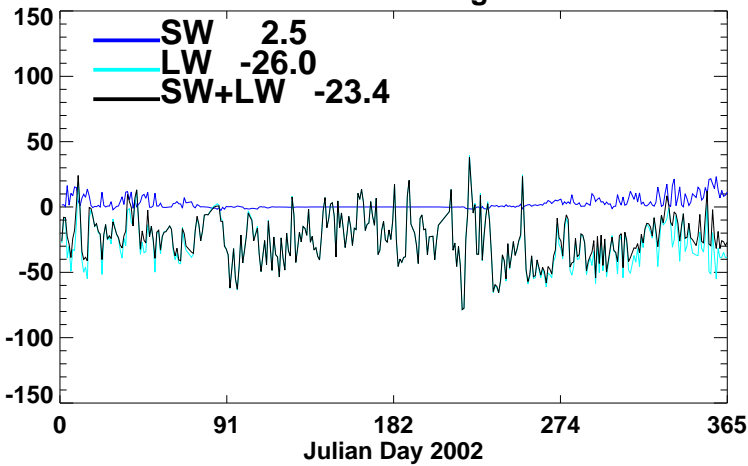

SYNI Beta3 2002 CLOUD NET FORCING @GVN

TOA Cloud Net Forcing w/Aerosol

TOA Cloud Net Forcing w/o Aerosol

ATM Cloud Net Forcing w/Aerosol

ATM Cloud Net Forcing w/o Aerosol

SURFACE Cloud Net Forcing w/ Aerosol

SURFACE Cloud Net Forcing w/o Aerosol