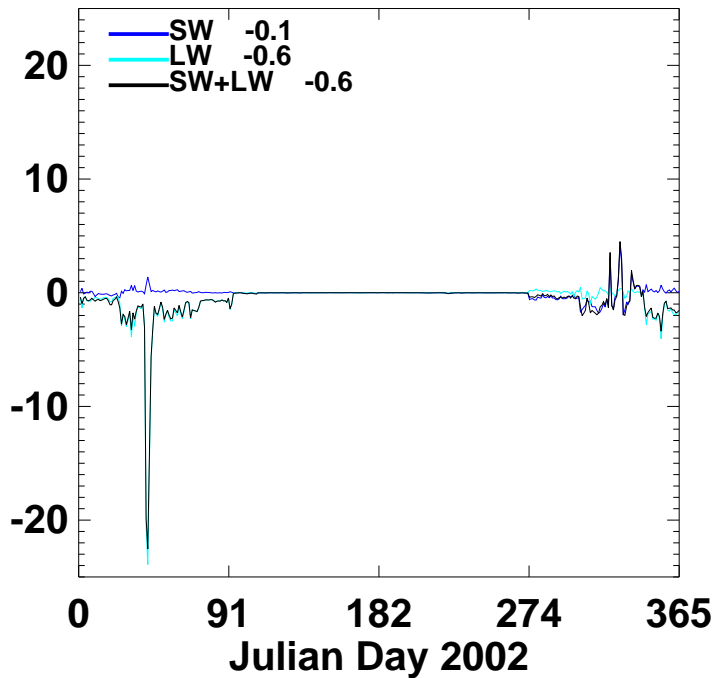

Cloud Forced SW&LW Net

Cloud Forced Radiative Stabilization

SYNI Beta3 2002 Atmosphere NET Forcing@GVN

Clear Sky Aerosol Forcing

All Sky Aerosol Forcing

Cloud Forcing

Cloud&Aerosol Forcing

SYNI Beta3 2002 AEROSOL NET FORCING @GVN