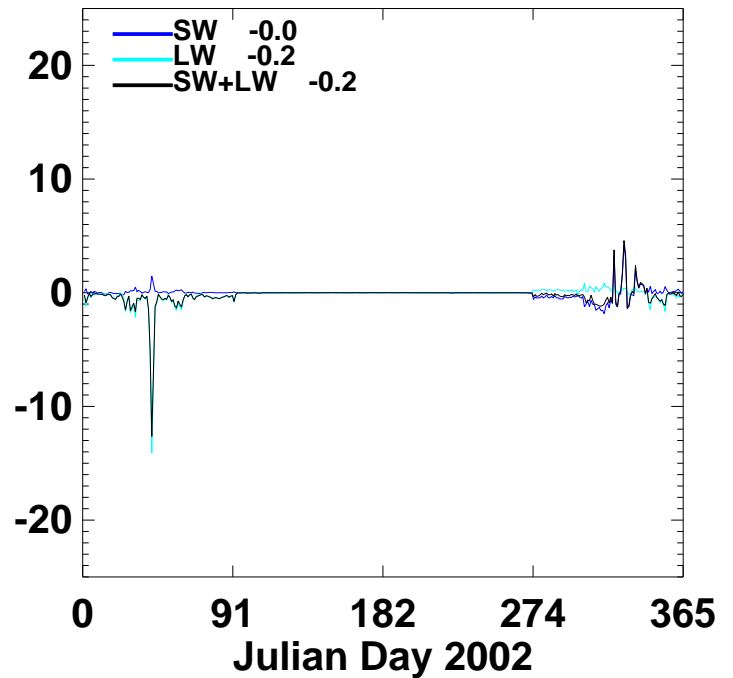

Cloud Forced SW&LW Net

Cloud Forced Radiative Stabilization

SYNI Beta3 2002 Atmosphere NET Forcing@GVN

Clear Sky Aerosol Forcing

All Sky Aerosol Forcing

Cloud Forcing

Cloud&Aerosol Forcing

SYNI Beta3 2002 AEROSOL NET FORCING @GVN