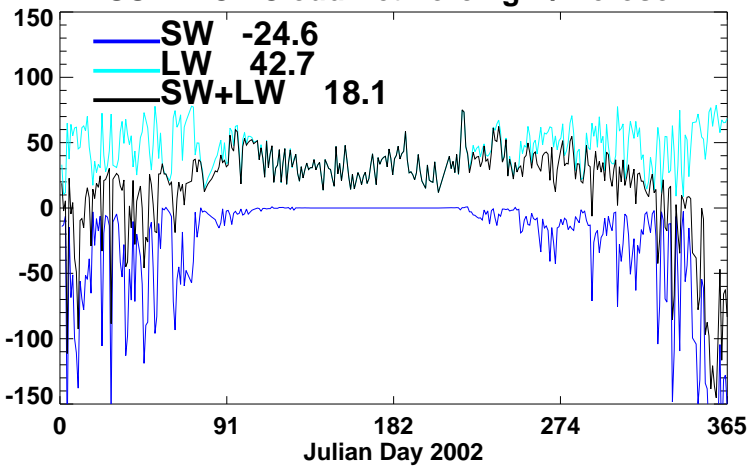

SYNI Beta3 2002 CLOUD NET FORCING @GVN

TOA Cloud Net Forcing w/Aerosol

TOA Cloud Net Forcing w/o Aerosol

ATM Cloud Net Forcing w/Aerosol

ATM Cloud Net Forcing w/o Aerosol

SURFACE Cloud Net Forcing w/ Aerosol

SURFACE Cloud Net Forcing w/o Aerosol