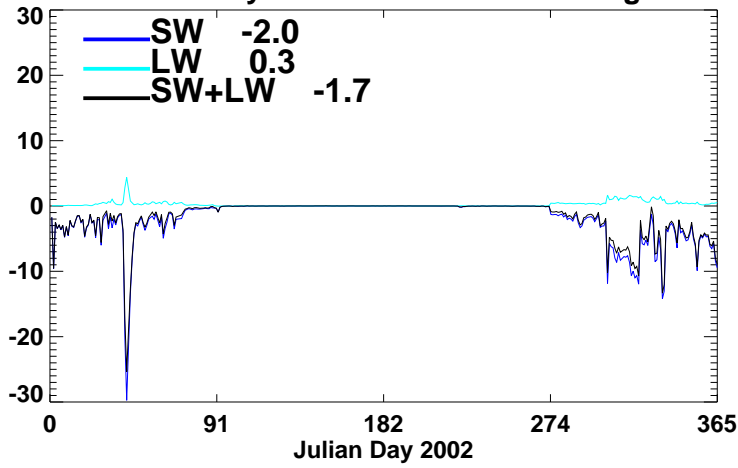

SYNI Beta3 2002 AEROSOL NET FORCING @GVN

Clear Sky TOA NET Aerosol Forcing