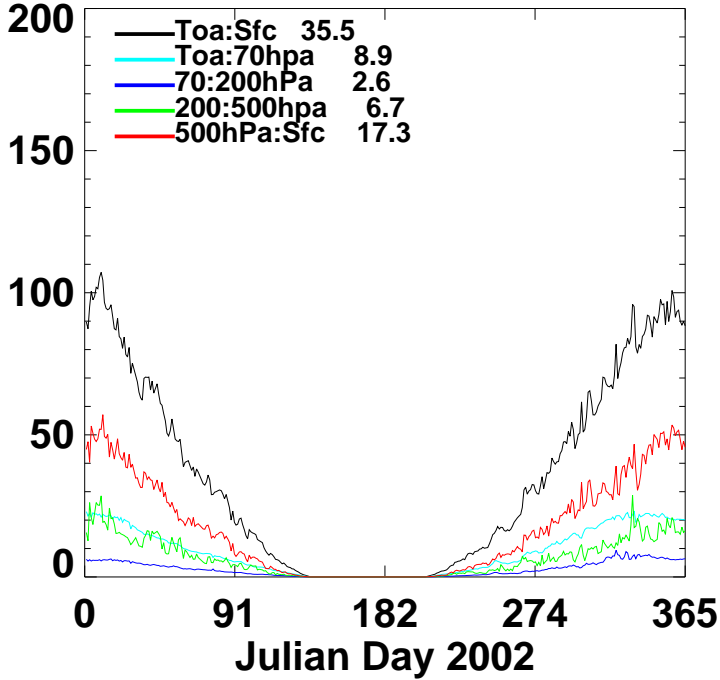

SYNI Beta3 2002 Atmosphere Net @GVN

Clear Sky SW Net

All Sky SW Net

Clear Sky LW Net

All Sky LW Net

SYNI Beta3 2002 Atmosphere Net @GVN

Clear Sky SW&LW Net

All Sky SW&LW Net

Cloud Forced SW&LW Net

Cloud Forced Radiative Stabilization

SYNI Beta3 2002 Atmosphere NET Forcing@GVN

Clear Sky Aerosol Forcing

All Sky Aerosol Forcing

Cloud Forcing

Cloud&Aerosol Forcing

SYNI Beta3 2002 AEROSOL NET FORCING @GVN