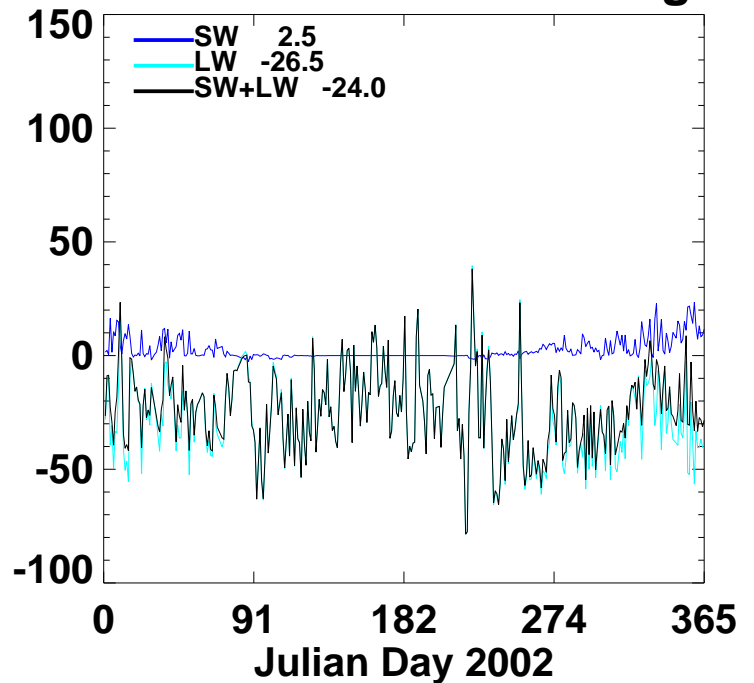

Cloud Forced SW&LW Net

Cloud Forced Radiative Stabilization

SYNI Beta3 2002 Atmosphere NET Forcing@GVN

Clear Sky Aerosol Forcing

All Sky Aerosol Forcing

Cloud Forcing

Cloud&Aerosol Forcing

SYNI Beta3 2002 AEROSOL NET FORCING @GVN