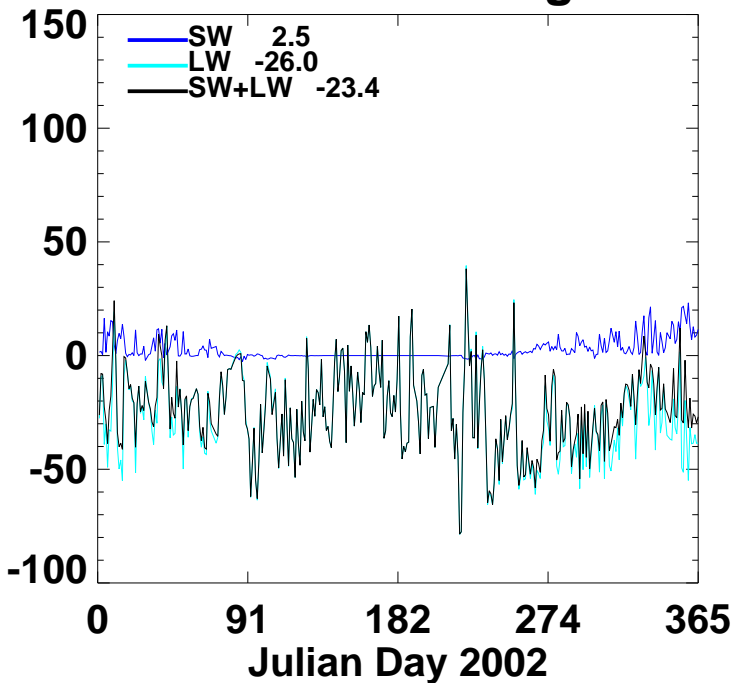

Cloud Forced SW&LW Net

Cloud Forced Radiative Stabilization

SYNI Beta3 2002 Atmosphere NET Forcing@GVN

Clear Sky Aerosol Forcing

All Sky Aerosol Forcing

Cloud Forcing

Cloud&Aerosol Forcing

SYNI Beta3 2002 AEROSOL NET FORCING @GVN