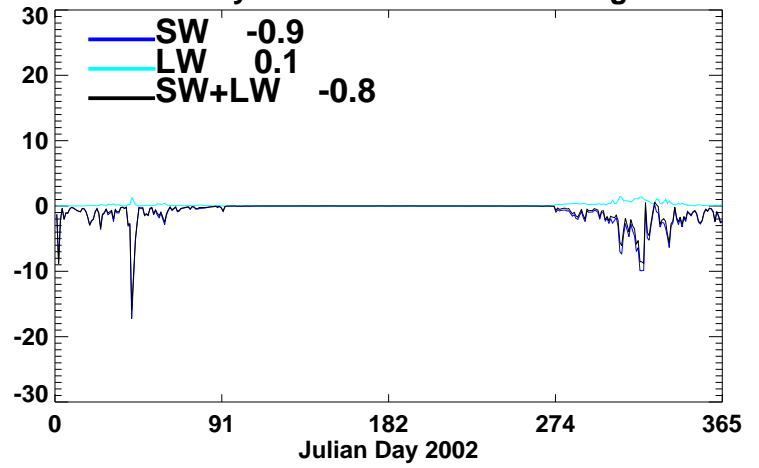

All Sky TOA NET Aerosol Forcing