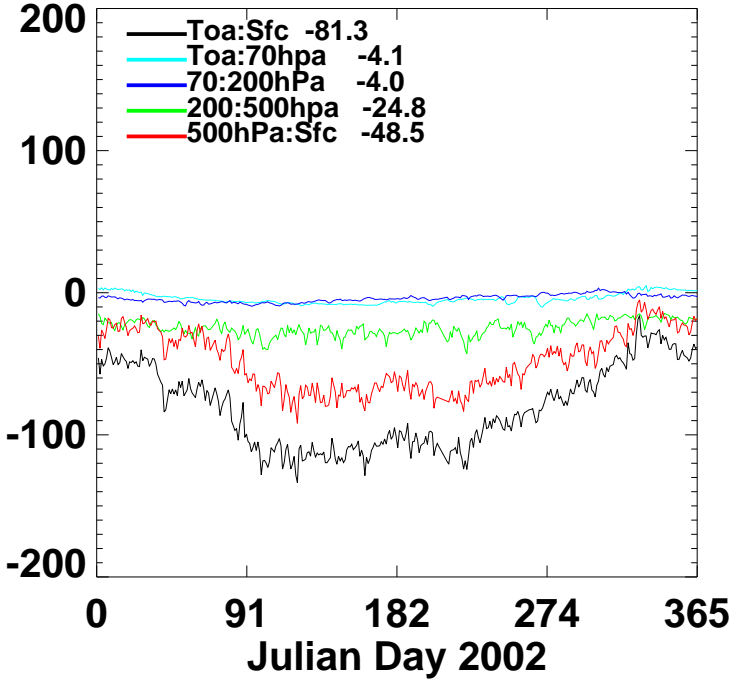

SYNI Beta3 2002 Atmosphere Net @GVN

Clear Sky SW Net

All Sky SW Net

Clear Sky LW Net

All Sky LW Net

SYNI Beta3 2002 Atmosphere Net @GVN

Clear Sky SW&LW Net

All Sky SW&LW Net

Cloud Forced SW&LW Net

Cloud Forced Radiative Stabilization

SYNI Beta3 2002 Atmosphere NET Forcing@GVN

Clear Sky Aerosol Forcing

All Sky Aerosol Forcing

Cloud Forcing

Cloud&Aerosol Forcing

SYNI Beta3 2002 AEROSOL NET FORCING @GVN