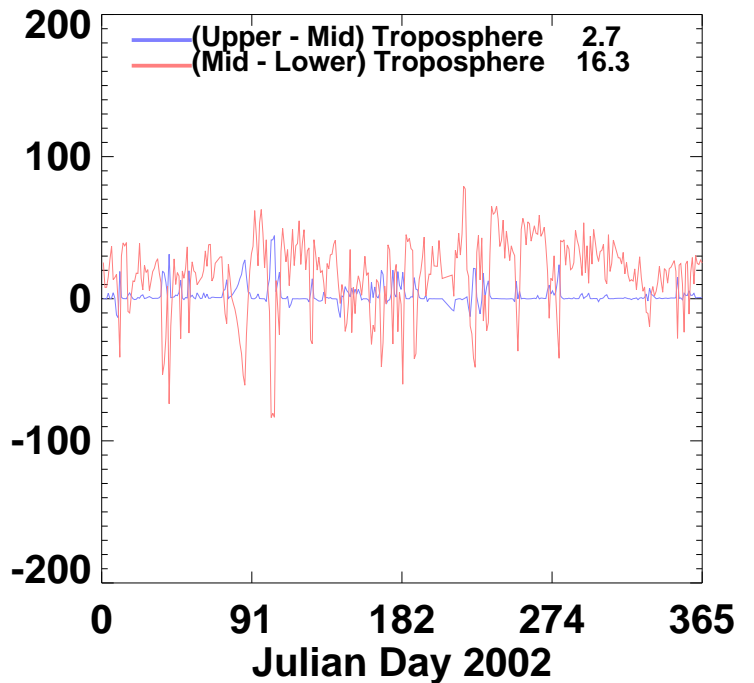

Cloud Forced Radiative Stabilization