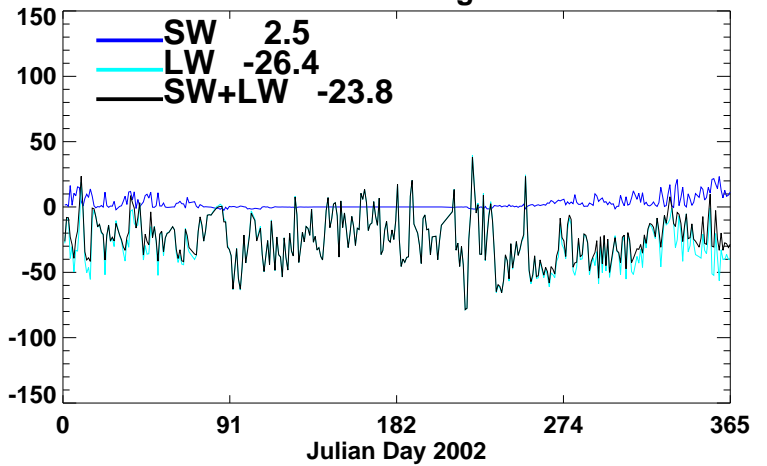

SYNI Beta3 2002 CLOUD NET FORCING @GVN

TOA Cloud Net Forcing w/Aerosol

TOA Cloud Net Forcing w/o Aerosol

ATM Cloud Net Forcing w/Aerosol

ATM Cloud Net Forcing w/o Aerosol

SURFACE Cloud Net Forcing w/ Aerosol

SURFACE Cloud Net Forcing w/o Aerosol