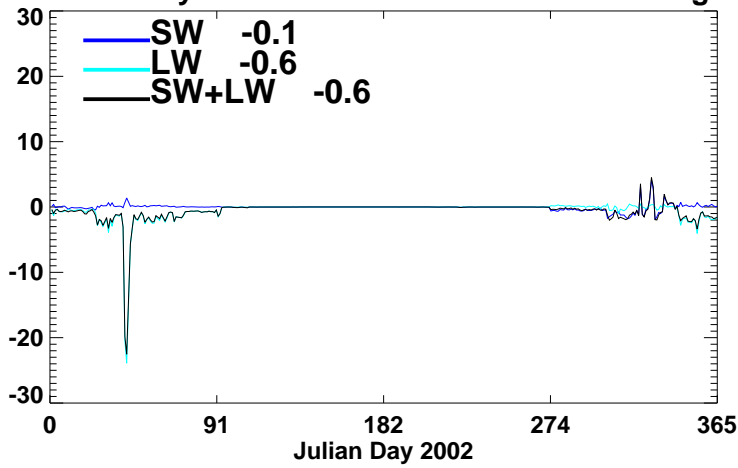

Clear Sky ATMOSPHERE Net Aerosol Forcing