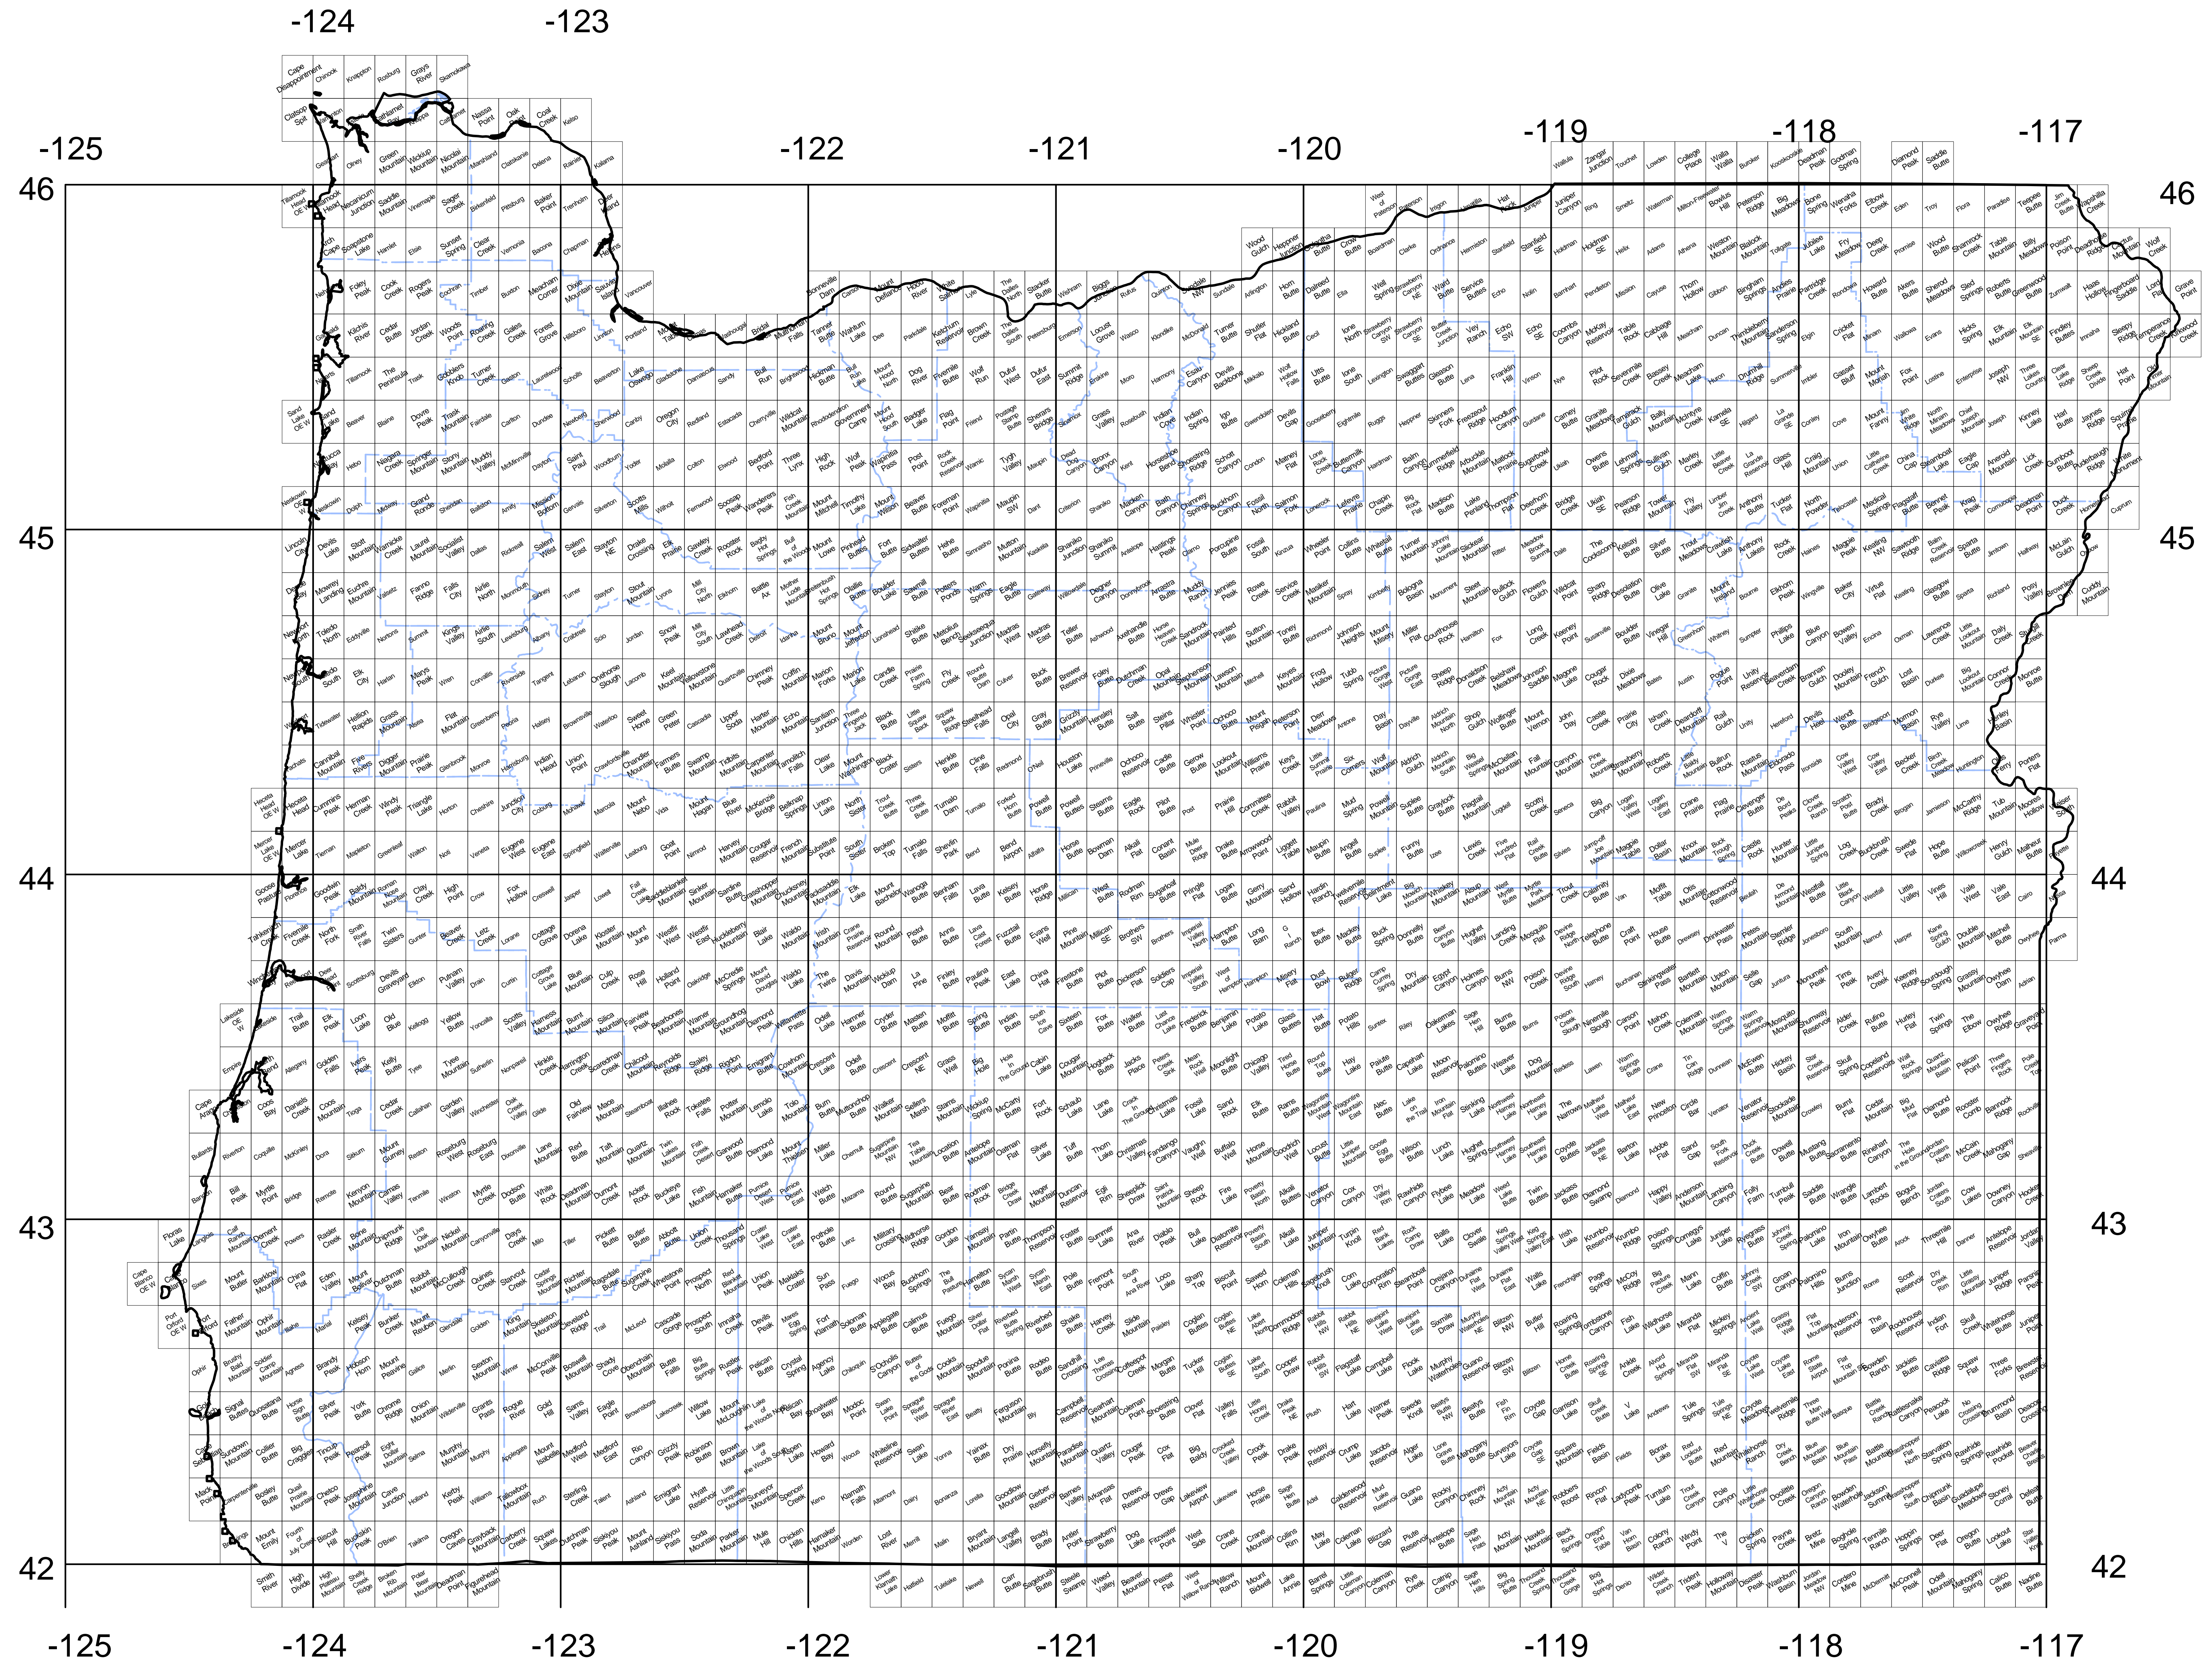

# AERIAL PHOTOGRAPHY STATUS

DATA IS CURRENT AS OF 05/28/00

### LEGEND

- ◆ Acceptable, Available For Sale (CIR)
- Acceptable, Available For Sale (B&W)