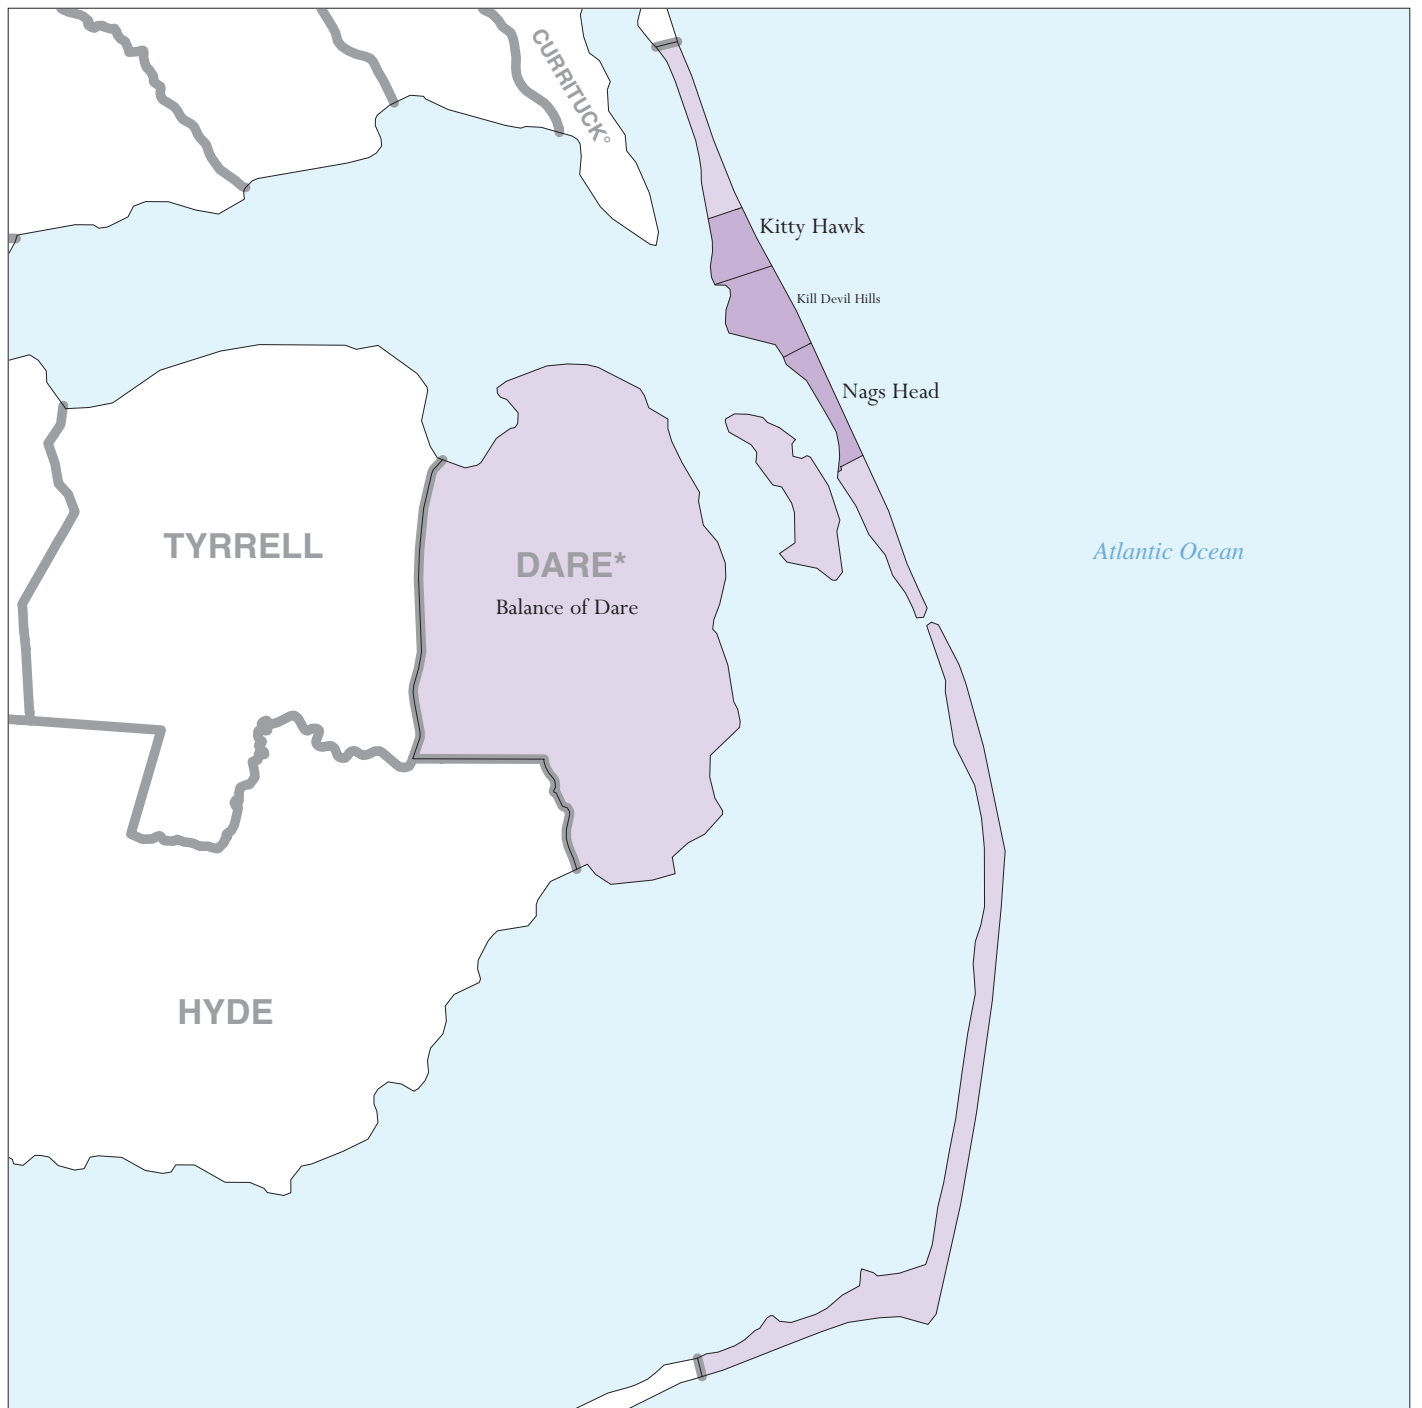

Dare County, NC - Economic Places

Location in State

Legend

- Madison Economic Place (completely or partially within subject area)
- Balance of Dare 'Balance of County' Economic Place
- DANE** County or statistical equivalent
- Lake Michigan* Shoreline

A degree (°) denotes that the county or statistical equivalent is in a Metropolitan Statistical Area. An asterisk (*) denotes that the county or statistical equivalent is in a Micropolitan Statistical Area. All boundaries are as of January 1, 2002.