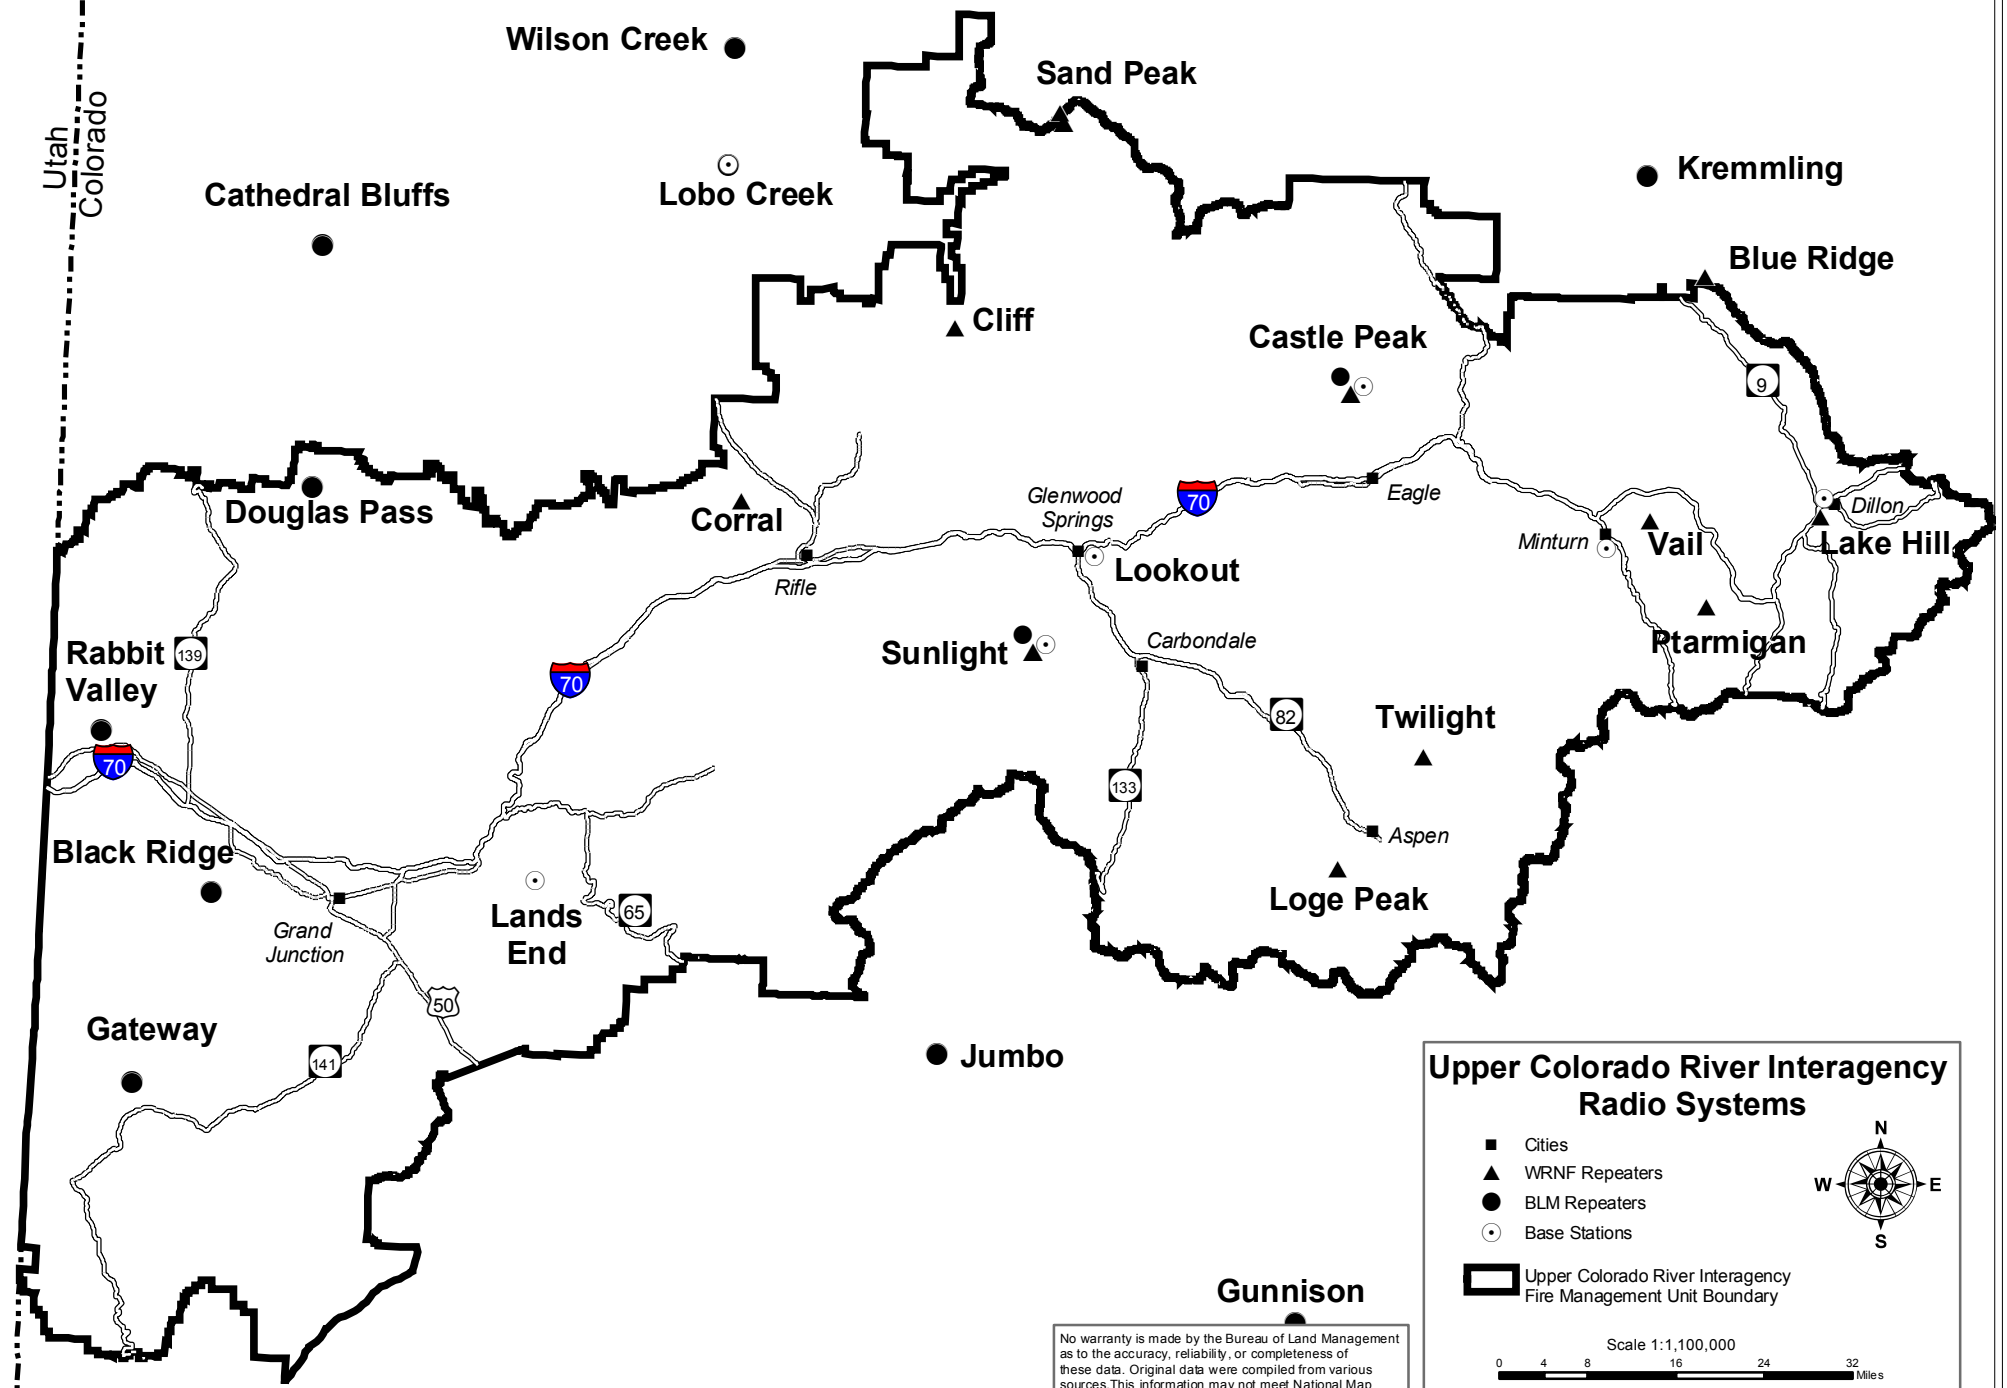

Utah
Colorado

No warranty is made by the Bureau of Land Management as to the accuracy, reliability, or completeness of these data. Original data were compiled from various sources. This information may not meet National Map Accuracy Standards. This project was developed through digital means and may be updated without notice.

Upper Colorado River Interagency Radio Systems

- Cities
- ▲ WRNF Repeaters
- BLM Repeaters
- Base Stations

Upper Colorado River Interagency Fire Management Unit Boundary

T:\giswork\project\fire\repeater_maps\repeater_map.mxd
Map created by Upper Colorado River Interagency Fire Management Unit, 6/09/08