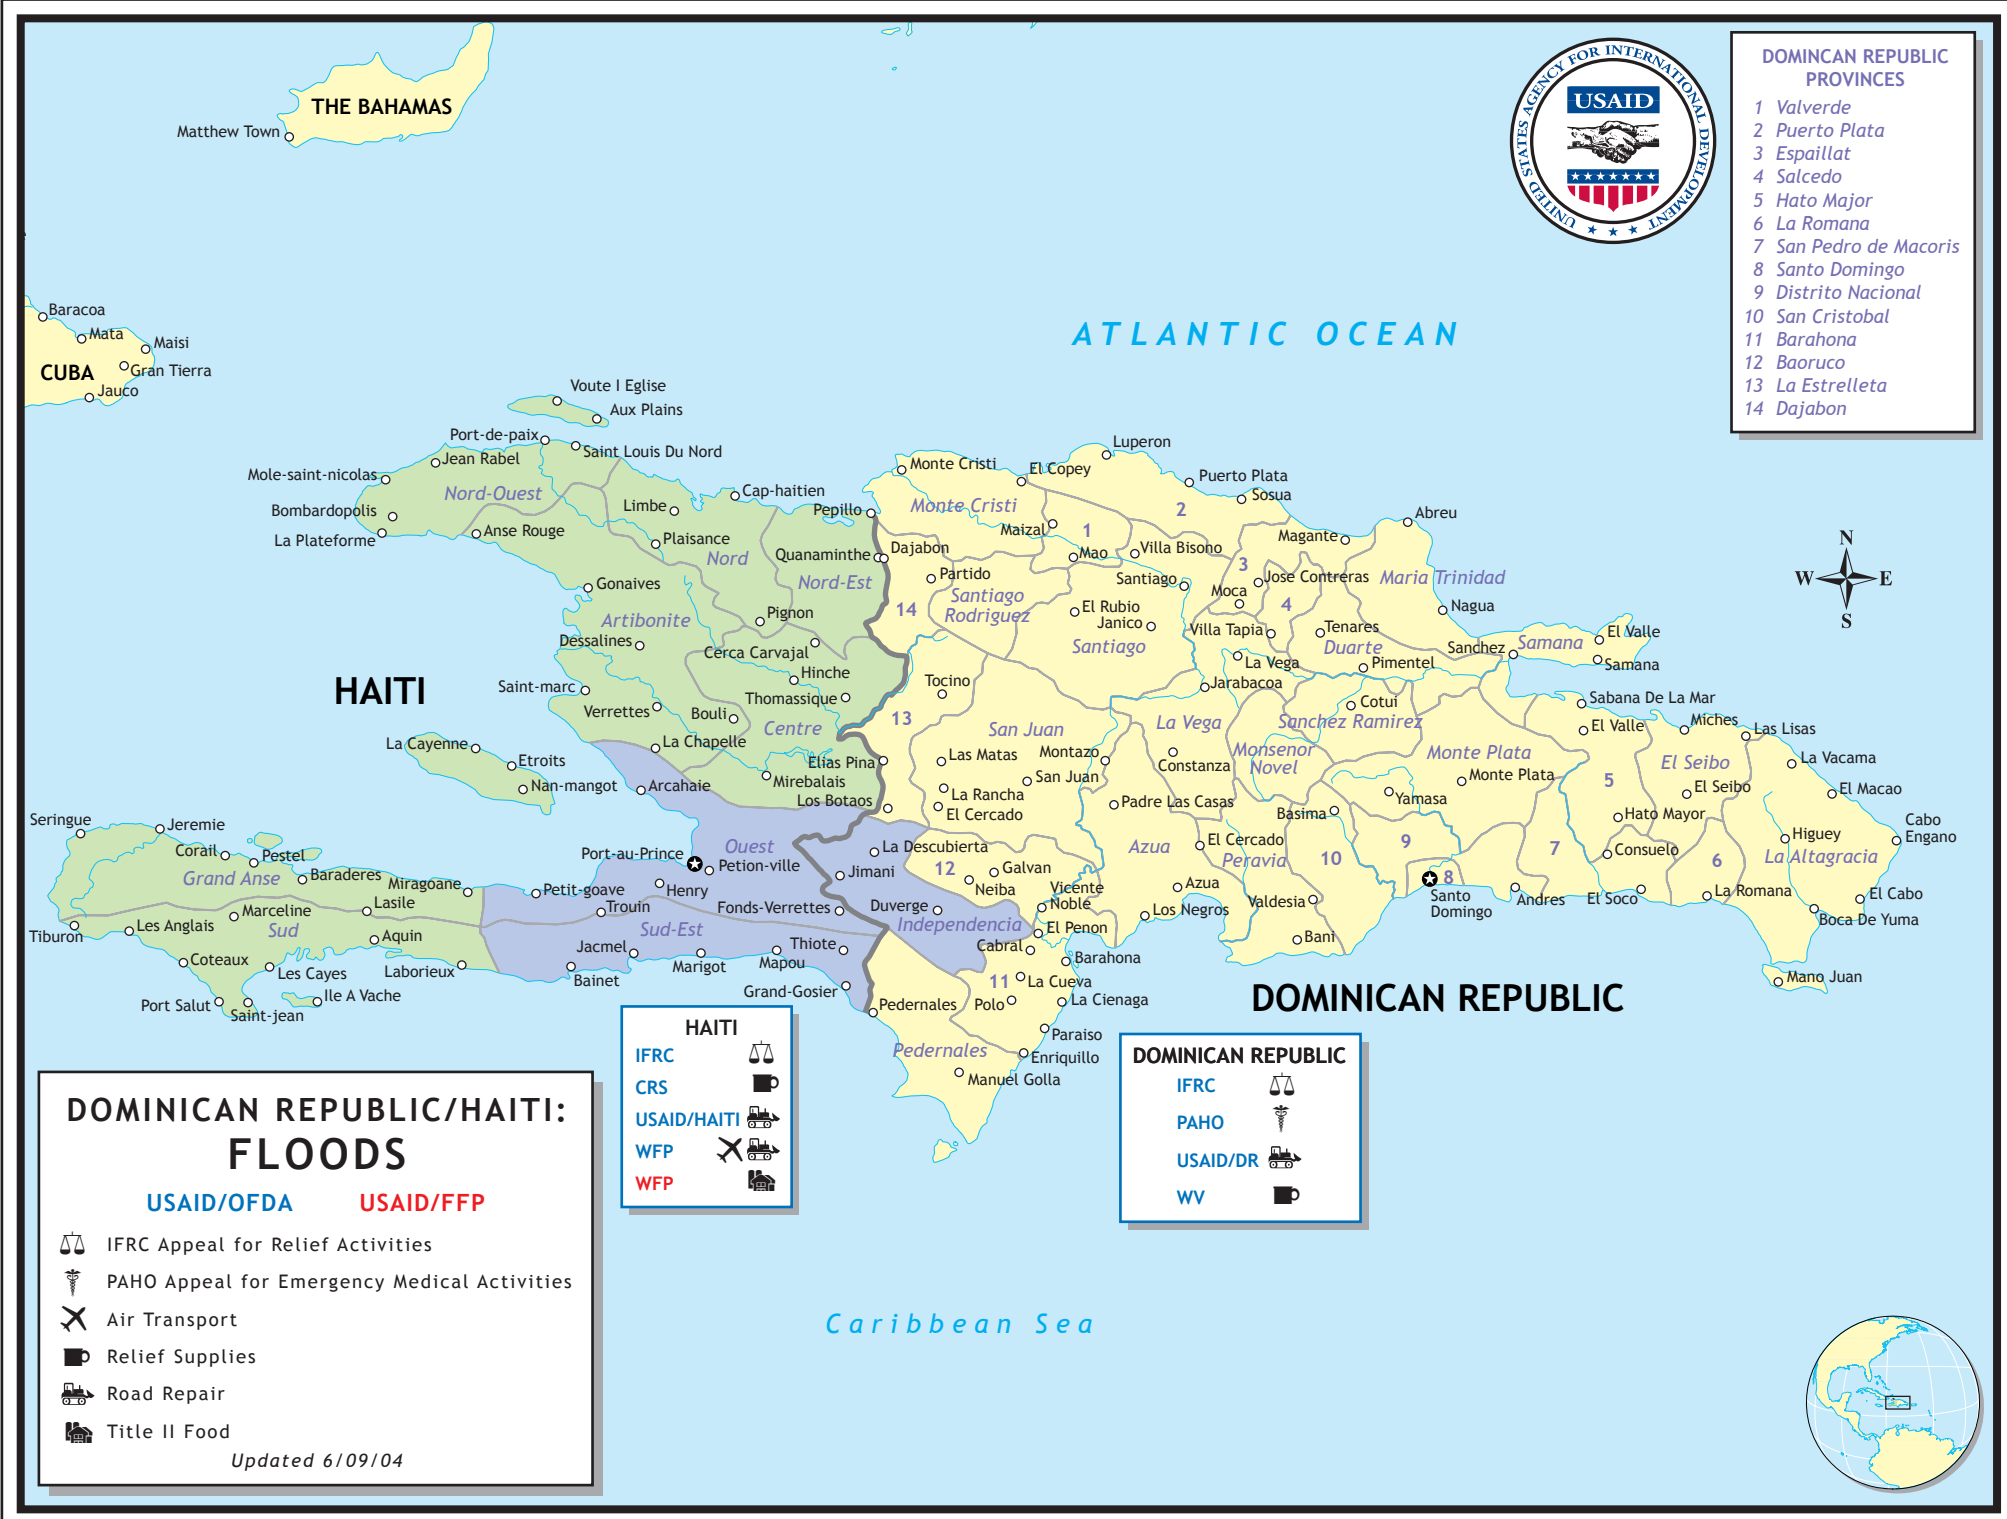

- DOMINICAN REPUBLIC PROVINCES**
- 1 Valverde
 - 2 Puerto Plata
 - 3 Espaillat
 - 4 Salcedo
 - 5 Hato Major
 - 6 La Romana
 - 7 San Pedro de Macoris
 - 8 Santo Domingo
 - 9 Distrito Nacional
 - 10 San Cristobal
 - 11 Barahona
 - 12 Baoruco
 - 13 La Estrelleta
 - 14 Dajabon

DOMINICAN REPUBLIC/HAITI: FLOODS

USAID/OFDA USAID/FFP

- IFRC Appeal for Relief Activities
- PAHO Appeal for Emergency Medical Activities
- Air Transport
- Relief Supplies
- Road Repair
- Title II Food

Updated 6/09/04

HAITI

- IFRC
- CRS
- USAID/HAITI
- WFP
- WFP

DOMINICAN REPUBLIC

- IFRC
- PAHO
- USAID/DR
- WV