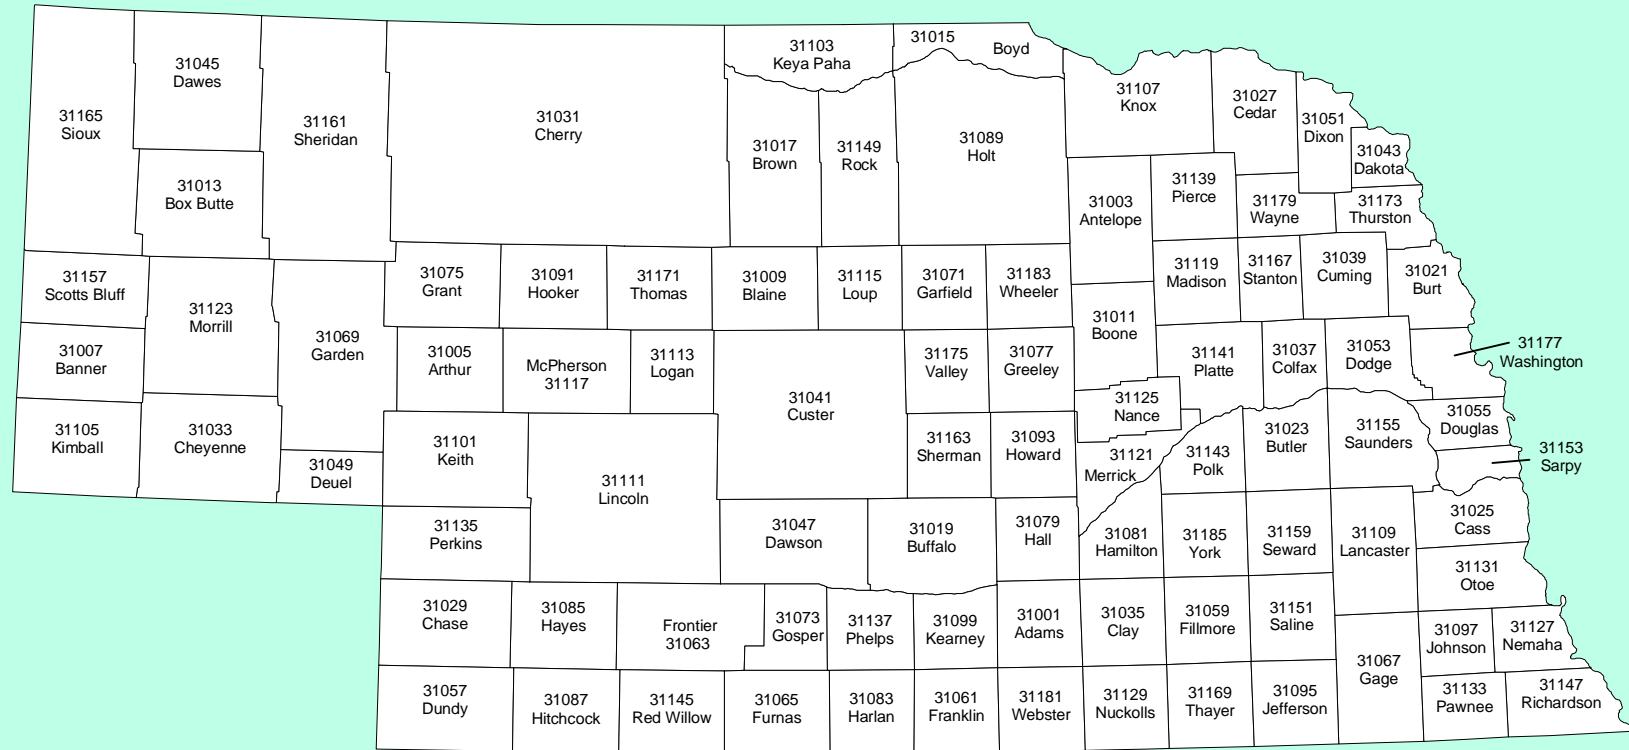

NEBRASKA

COUNTIES and FIPS CODES

NATIONAL WEATHER SERVICE
CENTRAL REGION