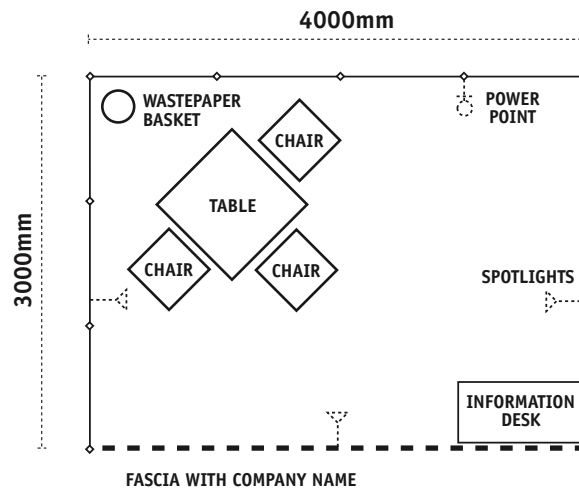

Standard Shell Scheme

PERSPECTIVE VIEW

LAYOUT PLAN

Electrical & Furniture Entitlement (Shell Scheme Package)

Items	Area : sqm				
	12	18	24	30	36
Leather Chair	3	6	6	9	9
Information Desk	1	1	1	1	2
Lockable Cupboard	0	0	1	1	1
Square Table	1	1	2	2	3
Wastepaper Basket	1	1	2	2	3
Spotlight	3	4	6	7	9
13amp Powerpoint	1	1	2	2	3