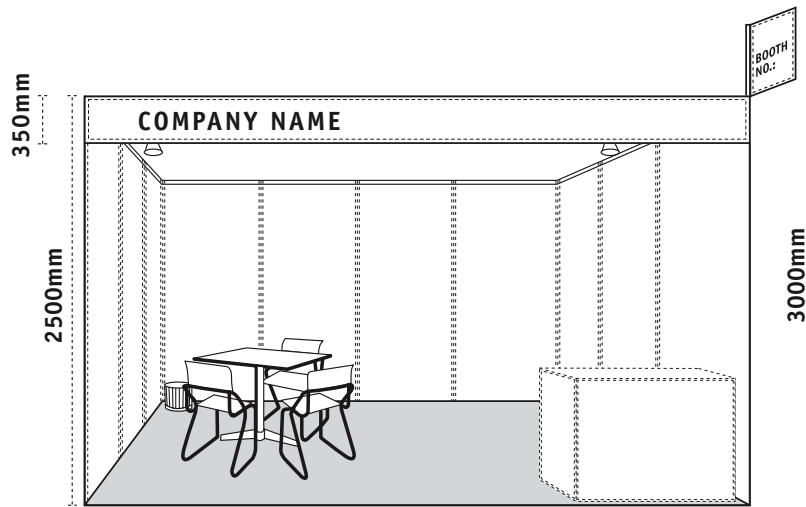

Standard Shell Scheme

PERSPECTIVE VIEW

LAYOUT PLAN

Electrical & Furniture Entitlement (Shell Scheme Package)

Items	Area : sqm				
	12	18	24	30	36
Leather Chair	3	6	6	9	9
Information Desk	1	1	1	1	2
Lockable Cupboard	0	0	1	1	1
Square Table	1	1	2	2	3
Wastepaper Basket	1	1	2	2	3
Spotlight	3	4	6	7	9
13amp Powerpoint	1	1	2	2	3