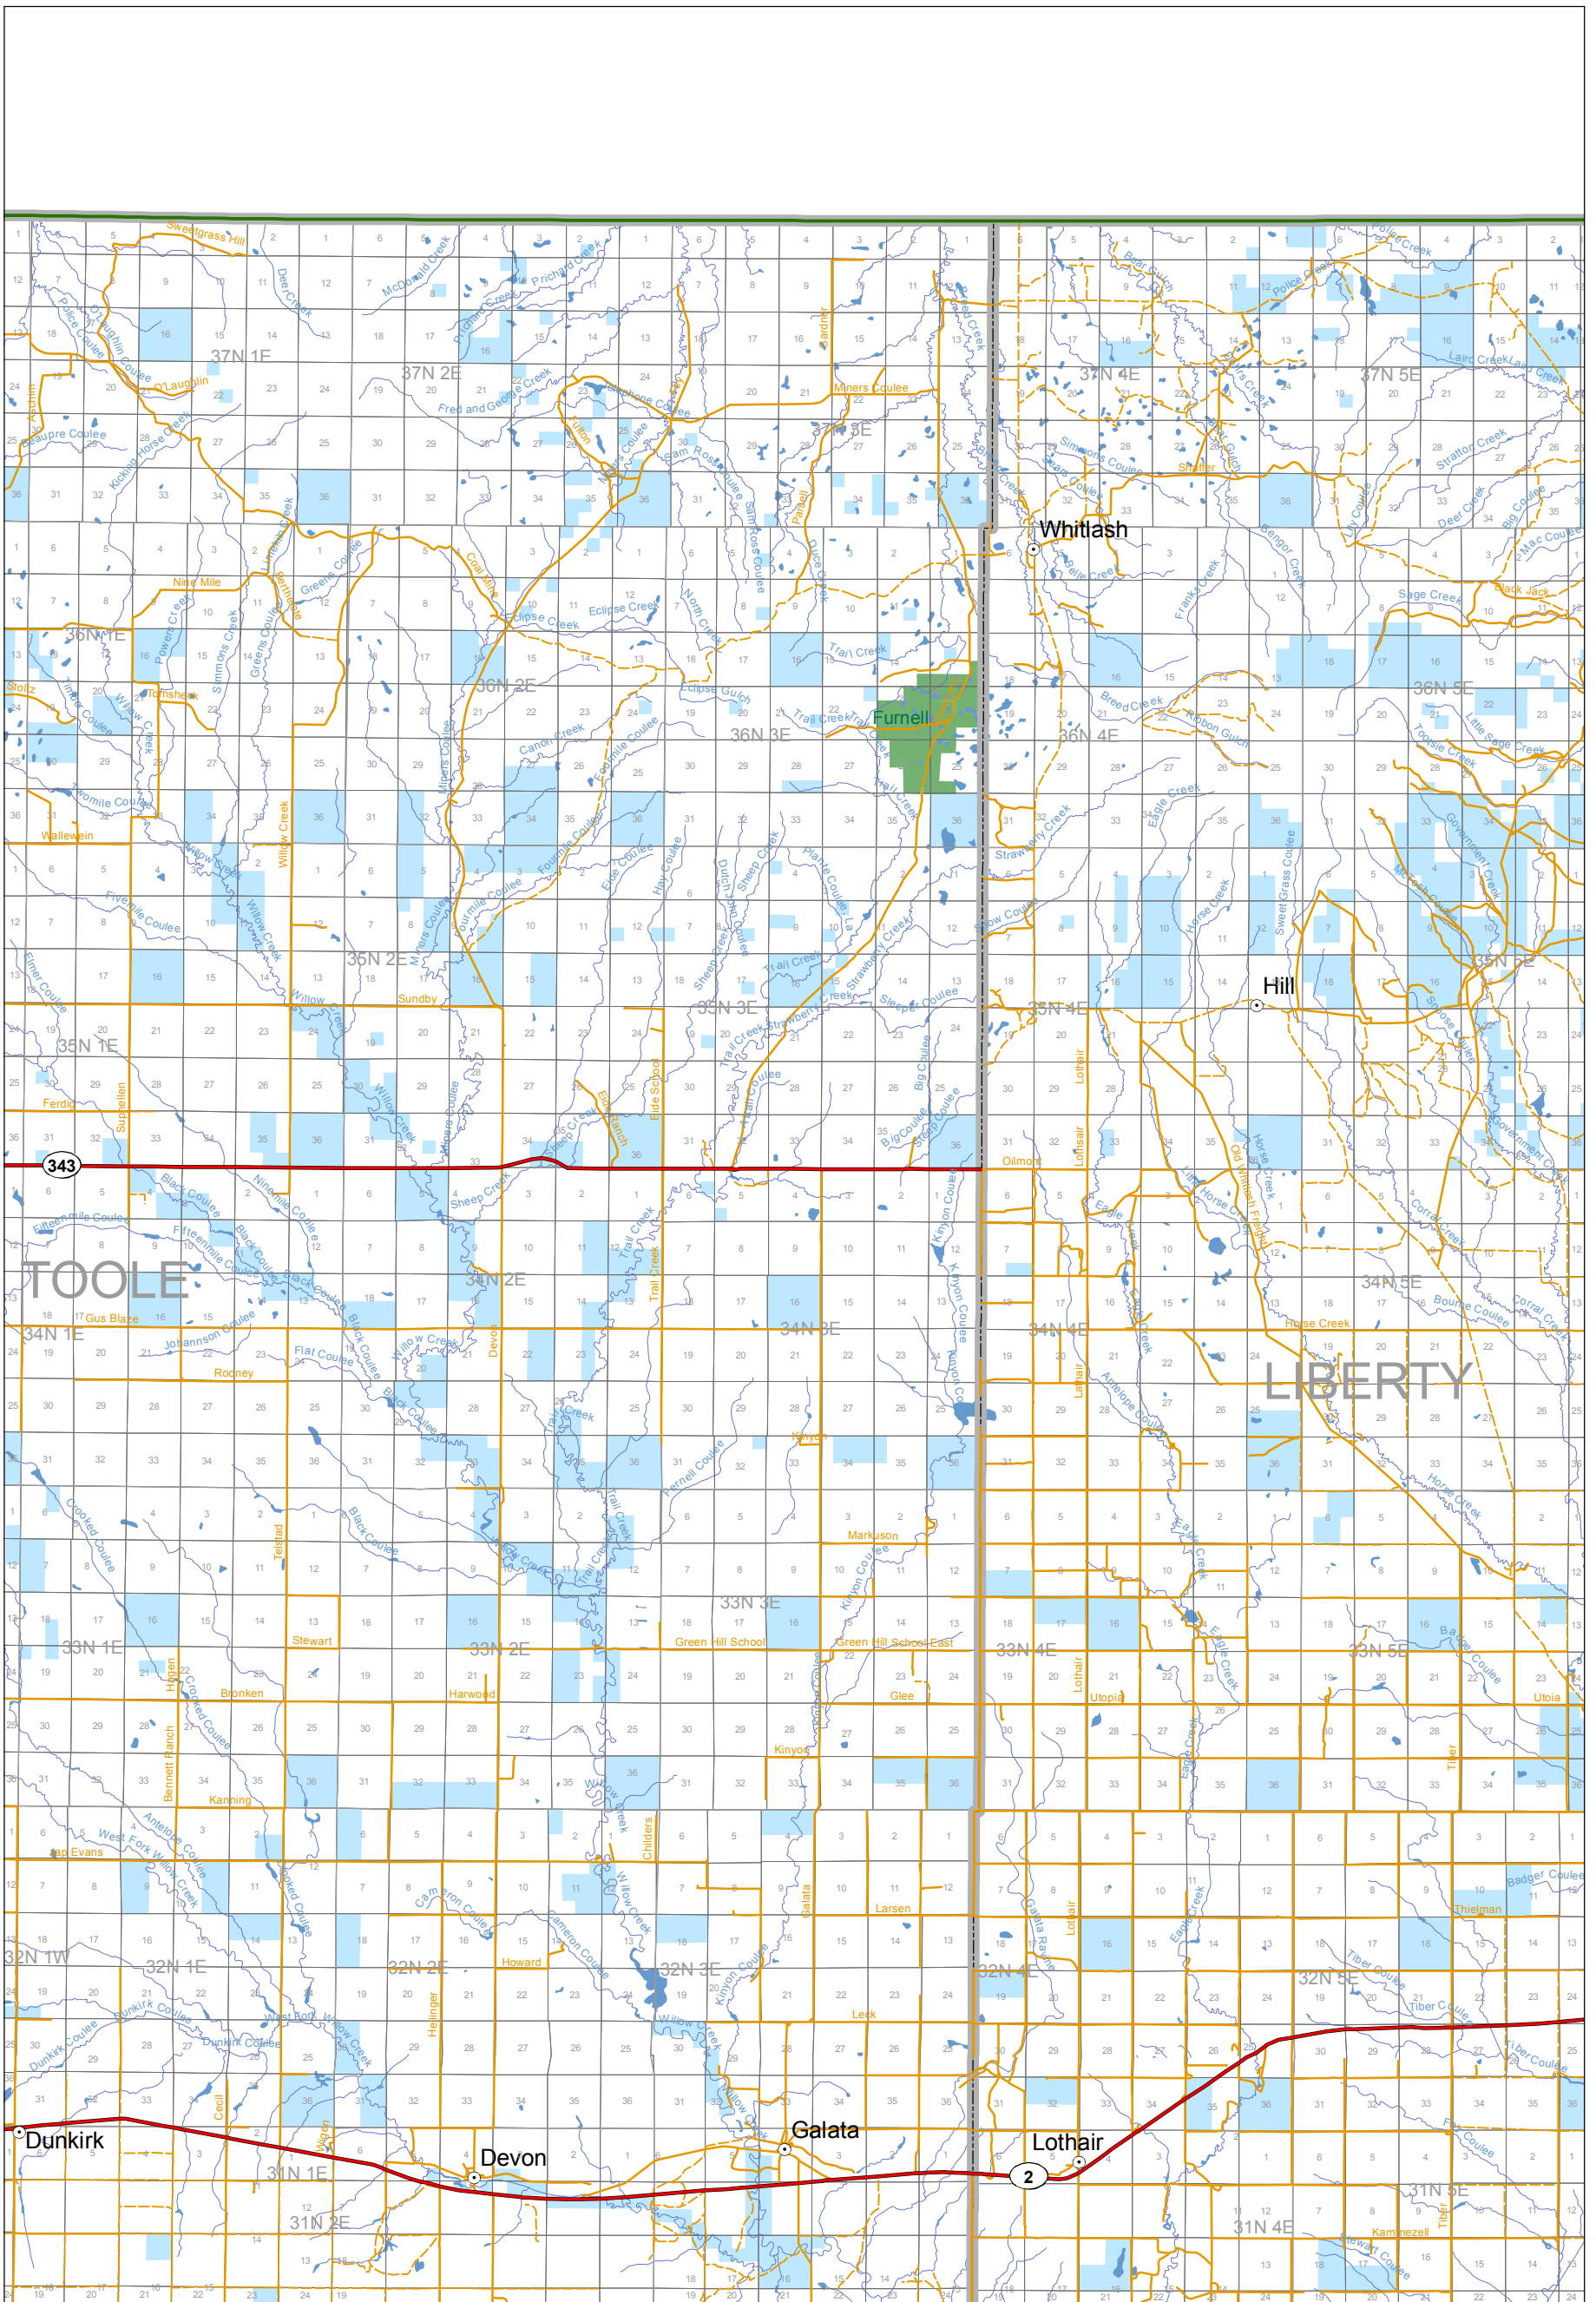

U.S. Fish and Wildlife Service
Benton Lake Wetland Management District
 Northcentral Montana

Produced for the Benton Lake Wetland Management District
 Benton Lake NWR
 Current to: 2005
 Basemap (Date): 2005
 File: VFIELDS\C\BNL\WMD\BLWMD_TRAVELMAPS_JAN06.MXD

0.0 0.5 1.0 1.5 2.0 Miles

	National Wildlife Refuge/ Waterfowl Production Area		Counties		Major Highway
	State of Montana Lands		PLSS		US Highway
			Cities/Towns		State Highway
			Lakes		Local Roads
			Streams		Trails