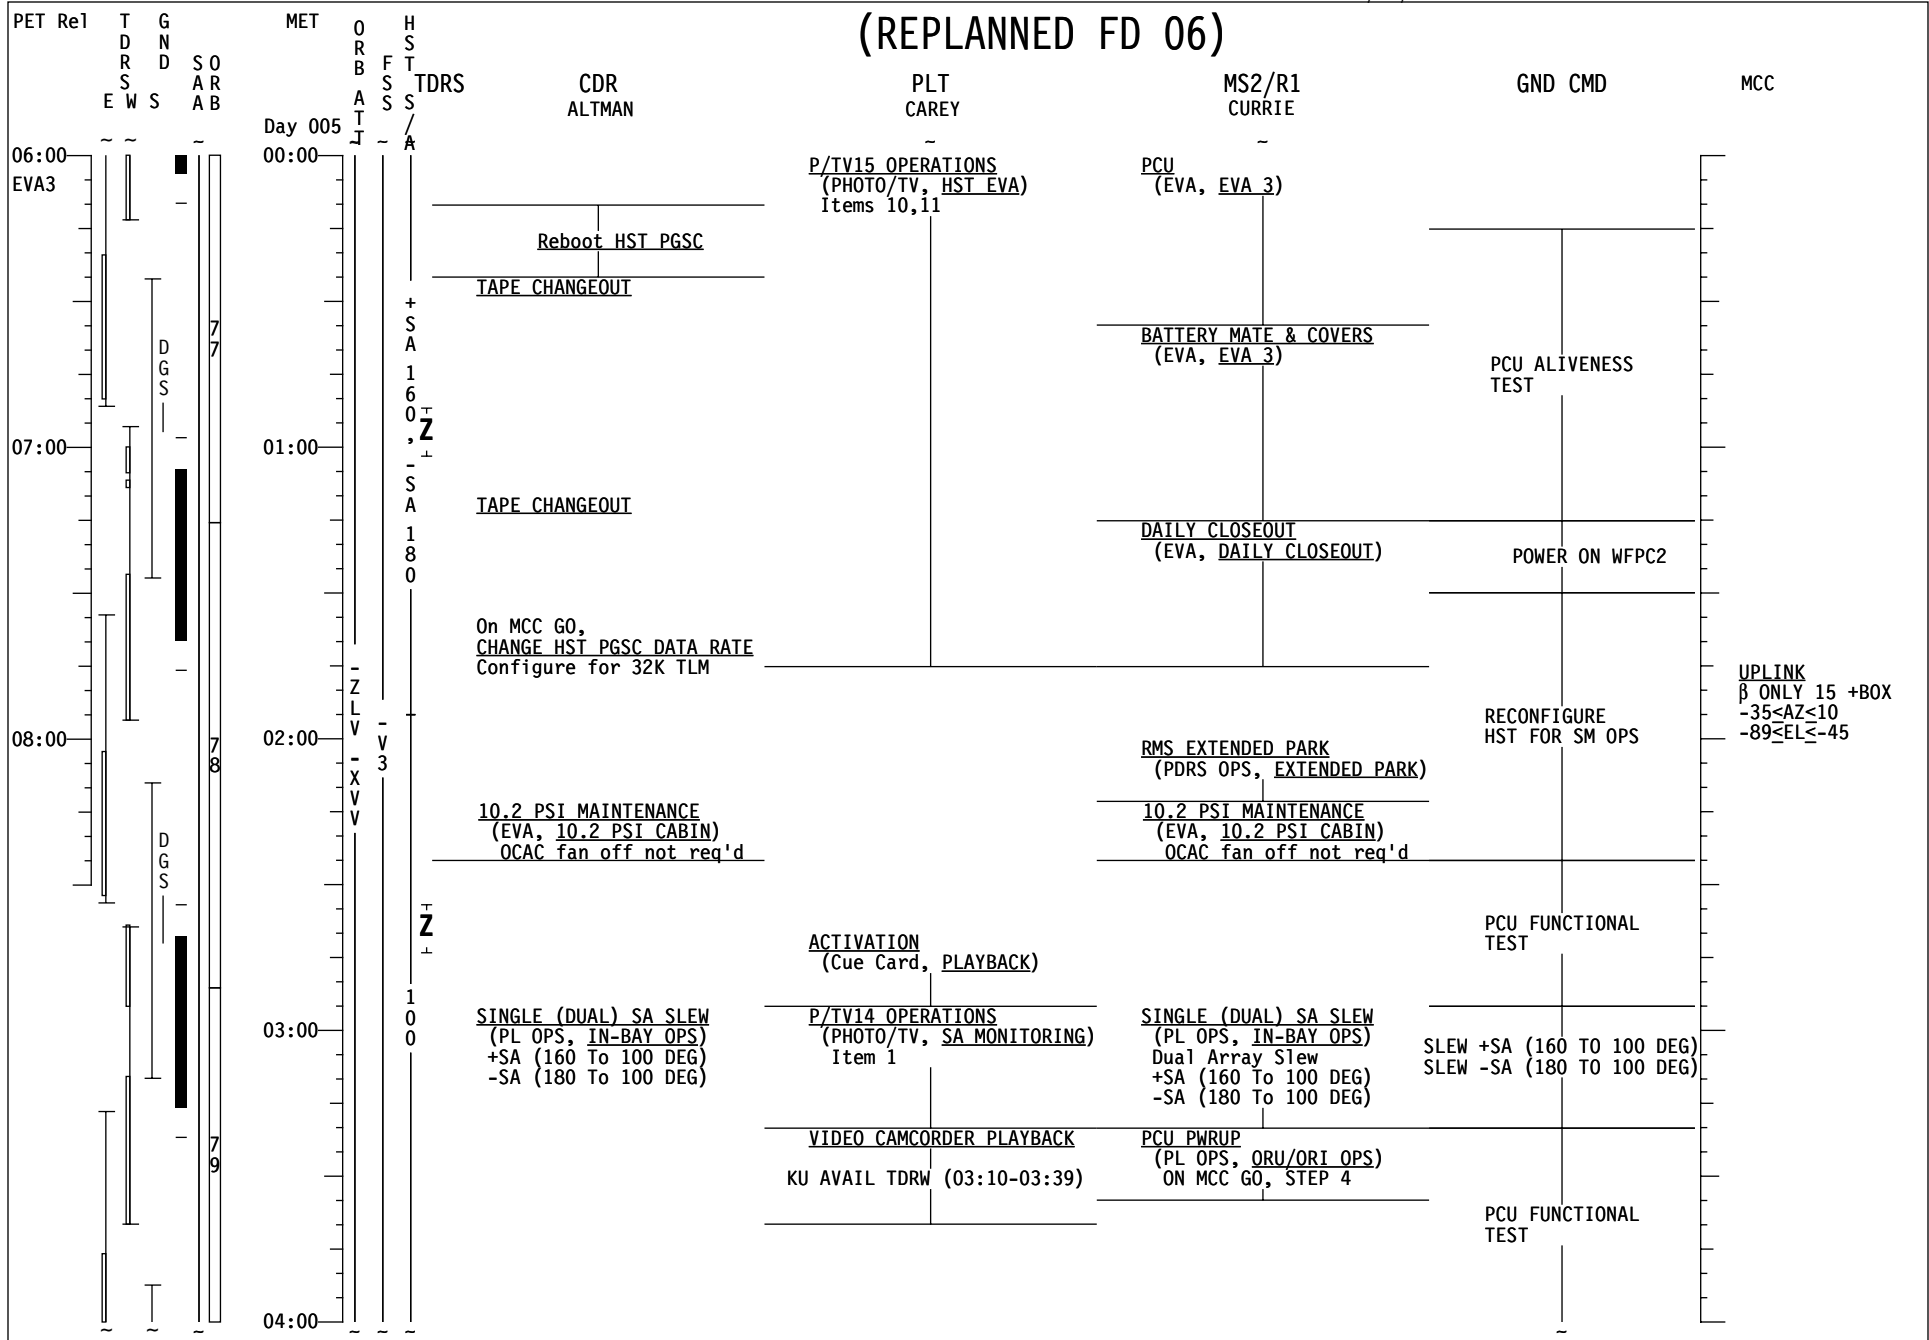

(REPLANNED FD 06)

03/05/02 17:05:58

BETA = 1.6
 CT 03/05/02
 FD06
 MET Day 004

	16	17	18	19	20	21	22	23	005/00	01	02	03	04	05	06	07	08	09	04	
CDR ALTMAN	POST SLEEP	10:2M	SA SLEW		EXERCISE	EXERCISE													SA SLEW	
PLT CAREY	FESTON	10:2M	PTV14 OPS	EXERCISE	PTV15 OPS	EVA 3 (7:00)												PLBK OPS		
MS2/R1 CURRIE	POST SLEEP	MCIU	SA SLEW	RMS S/U	RMS EVA	SUPT	DSAEITLUP	BAT DMATE & COV	PCU	MFR	PCU	BAT MATE & COV	DAILY CLSOUT	IPRMA/SRK	10:2M	SA SLEW	EP SOWER			
MS1/EV1 GRUNSFELD	PSOLSETP	BT ATRM*	EVA PREP	EMU PG & P/B	DEPERSS	DSAEITLUP	BAT DMATE & COV	PCU	MFR	PCU	BAT MATE & COV	DAILY CLSOUT	IPRMA/SRK	PA/LREP	POST EVA W/H2O RECHG	EVA 4 TOOL CNFG				
MS3/EV2 LINNEHAN	PSOLSETP	BT ATRM*	EVA PREP	EMU PG & P/B	DEPERSS	DSAEITLUP	BAT DMATE & COV	PCU	MFR	PCU	BAT MATE & COV	DAILY CLSOUT	IPRMA/SRK	PA/LREP	POST EVA W/H2O RECHG	LW I/O HAT	SWAP			
MS4/EV3 NEWMAN	POST SLEEP	BT ATRM*	EVA PREP	EMU PG & P/B	DEPERSS	EVA SUPPORT										IPRMA/SRK	A/LREP	POST EVA W/H2O RECHG	EVA 4 TOOL CNFG	
MS5/EV4 MASSIMINO	POST SLEEP	BT ATRM*	EVA PREP	EMU PG & P/B	DEPERSS	EVA SUPPORT										IPRMA/SRK	A/LREP	POST EVA W/H2O RECHG	LW I/O HAT	SWAP
GND CMD	OHETS	LEIPRFP	SA* SLEW	PSWCA RUFEN	TRWERM	PPHCHRWDRN								PCU ALIVE	PWFRP OC N2	RCNFG HST SM	PCU FUNCT	SA* SLEW	PCU FUNCT	
DAY/NIGHT ORBIT	72 73 74 75 76 77 78 79																			
TDRS	[Timeline bars for TDRS events]																			
ORB ATT	-ZLV -XVV																			
FSS FWD AXIS	-V3																			
SOLAR ARRAY	-0 +SA 160, -SA 180 100																			
NOTES	*PAYLOAD BAY LIGHTS - ON *REGULATOR RECONFIG *REBA/EHIP/PGT BATT TERM *HST 4K CNFG *SIS & SIC & DH *SA SLEW 160 DEG -SA SLEW 180 DEG *PCU CNG *STOCC/MCC CMD TEST *STOCC/MCC CMD TEST *HST 32K CNFG *100 DEG *MDDK BATT *MDDK BATT																			

(REPLANNED FD 06)

(REPLANNED FD 06)

(REPLANNED FD 06)

(REPLANNED FD 06)

(REPLANNED FD 06)

(REPLANNED FD 06)

(REPLANNED FD 06)

(REPLANNED FD 06)

(REPLANNED FD 06)