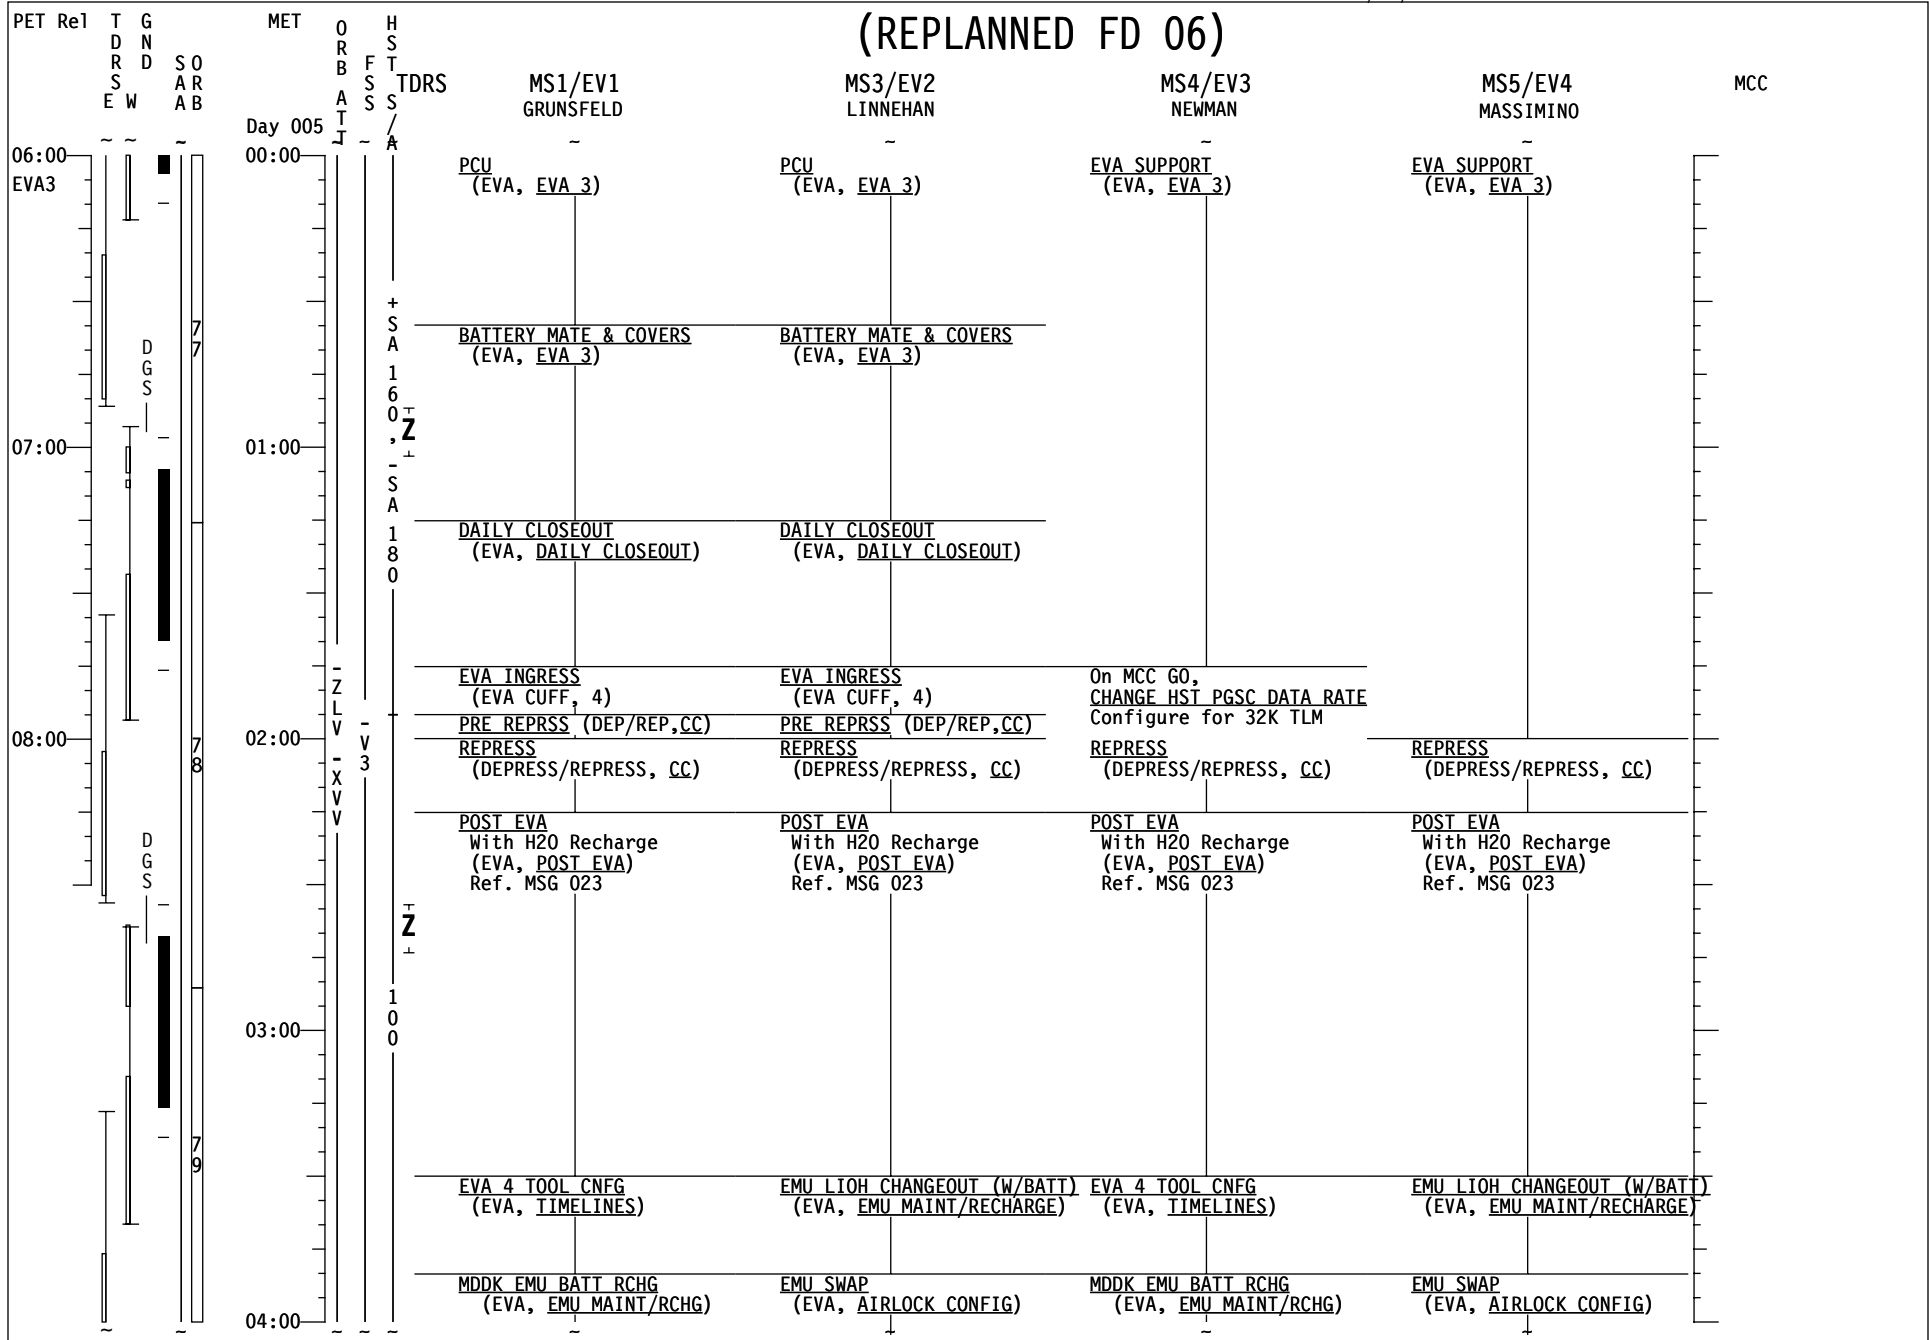

(REPLANNED FD 06)

03/05/02 17:05:58

BETA = 1.6
 CT 03/05/02
 FD06
 MET Day 004

	16	17	18	19	20	21	22	23	005/00	01	02	03	04	05	06	07	08	09	04	
CDR ALTMAN	POST SLEEP	10:2M	SA SLEW		EXERCISE	EXERCISE													SA SLEW	
PLT CAREY	FESTON	10:2M	PTV14 OPS	EXERCISE	PTV15 OPS	EVA 3 (7:00)												PLBK OPS		
MS2/R1 CURRIE	POST SLEEP	MCIU	SA SLEW	RMS S/U	RMS EVA	SUPT	DSAEITLUP	BAT DMATE & COV	PCU	MFR	PCU	BAT MATE & COV	DAILY CLSOUT	IPRMA/SRK	10:2M	SA SLEW	EP SOWER			
MS1/EV1 GRUNSFELD	PSOLSETP	BT ATRM*	EVA PREP	EMU PG & P/B	DEPERSS	DSAEITLUP	BAT DMATE & COV	PCU	MFR	PCU	BAT MATE & COV	DAILY CLSOUT	IPRMA/SRK	PA/LREP	POST EVA W/H2O RECHG	EVA 4 TOOL CNFG				
MS3/EV2 LINNEHAN	PSOLSETP	BT ATRM*	EVA PREP	EMU PG & P/B	DEPERSS	DSAEITLUP	BAT DMATE & COV	PCU	MFR	PCU	BAT MATE & COV	DAILY CLSOUT	IPRMA/SRK	PA/LREP	POST EVA W/H2O RECHG	LW I/O HAT	SWAP			
MS4/EV3 NEWMAN	POST SLEEP	BT ATRM*	EVA PREP	EMU PG & P/B	DEPERSS	EVA SUPPORT										IPRMA/SRK	A/LREP	POST EVA W/H2O RECHG	EVA 4 TOOL CNFG	
MS5/EV4 MASSIMINO	POST SLEEP	BT ATRM*	EVA PREP	EMU PG & P/B	DEPERSS	EVA SUPPORT										IPRMA/SRK	A/LREP	POST EVA W/H2O RECHG	LW I/O HAT	SWAP
GND CMD	OHETS	LEIPRFP	SA* SLEW	PSWCA RUFEN	TRWERM	PPHCHRWDRN								PCU ALIVE	PWFRP OC N2	RCNFG HST SM	PCU FUNCT	SA* SLEW	PCU FUNCT	
DAY/NIGHT ORBIT	72 73 74 75 76 77 78 79																			
TDRS	[Timeline bars for TDRS events]																			
ORB ATT	-ZLV -XVV																			
FSS FWD AXIS	-V3																			
SOLAR ARRAY	-0 +SA 160, -SA 180 100																			
NOTES	*PAYLOAD BAY LIGHTS - ON *REGULATOR RECONFIG *REBA/EHIP/PGT BATT TERM *HST 4K CNFG *SIS & SIC & DH *SA SLEW 160 DEG -SA SLEW 180 DEG *PCU CNG *STOCC/MCC CMD TEST *STOCC/MCC CMD TEST *HST 32K CNFG *100 DEG *MDDK BATT *MDDK BATT																			

(REPLANNED FD 06)

(REPLANNED FD 06)

(REPLANNED FD 06)

(REPLANNED FD 06)

(REPLANNED FD 06)

(REPLANNED FD 06)

(REPLANNED FD 06)

(REPLANNED FD 06)