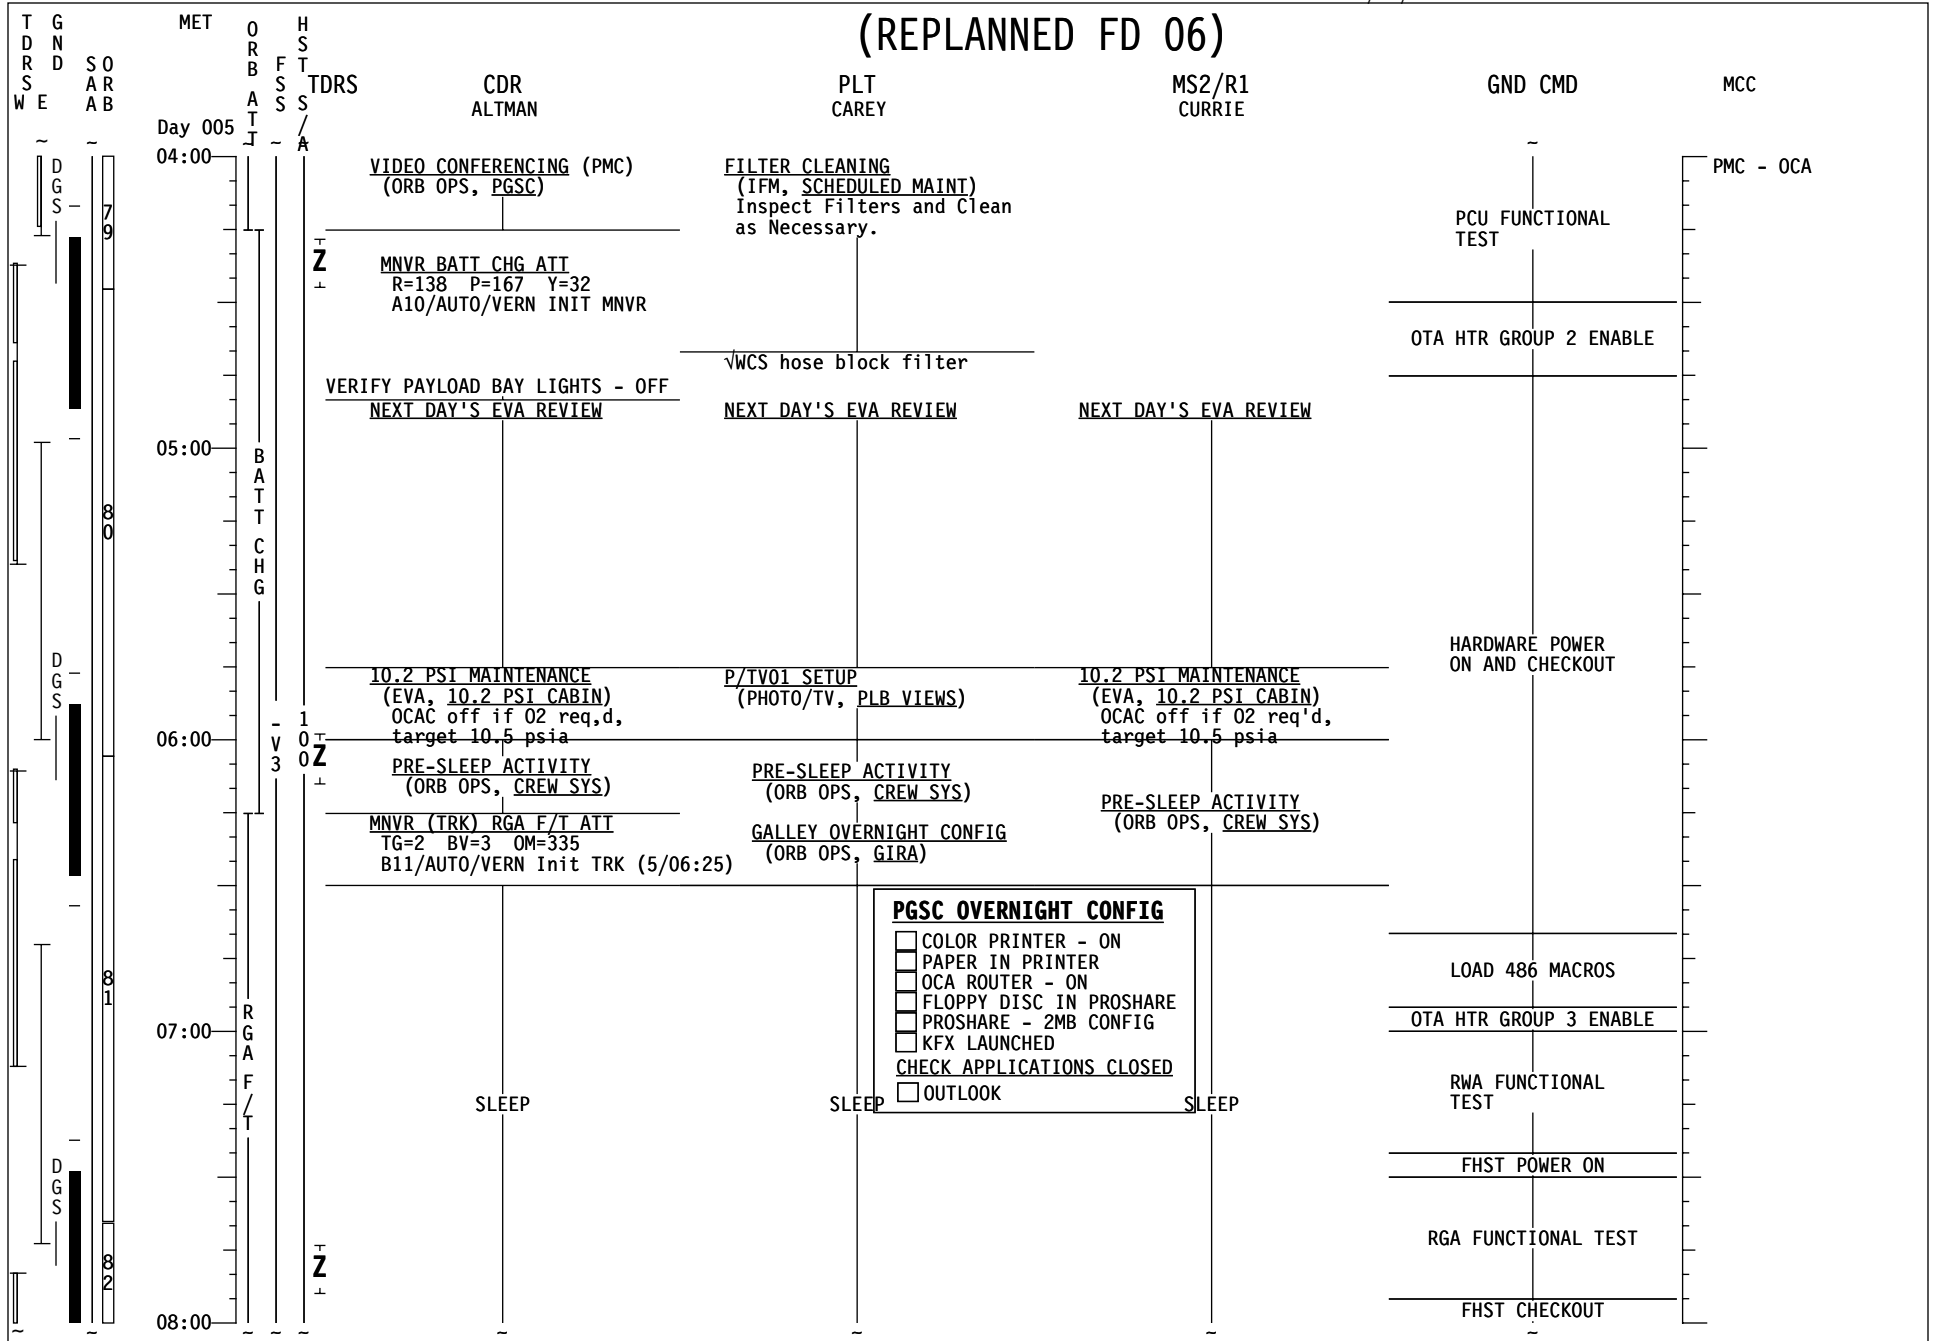

(REPLANNED FD 06)

03/05/02 17:05:58

BETA = 1.6
 CT 03/05/02
 FD06
 MET Day 004

	16	17	18	19	20	21	22	23	005/00	01	02	03	04	05	06	07	08	09	04	
CDR ALTMAN	POST SLEEP	10:2M	SA SLEW		EXERCISE	EXERCISE													SA SLEW	
PLT CAREY	FESTON	10:2M	PTV14 OPS	EXERCISE	PTV15 OPS	EVA 3 (7:00)												PLBK OPS		
MS2/R1 CURRIE	POST SLEEP	MCIU	SA SLEW	RMS S/U	RMS EVA	SUPT	DSAEITLUP	BAT DMATE & COV	PCU	MFR	PCU	BAT MATE & COV	DAILY CLSOUT	IPRMA/SRK	10:2M	SA SLEW	EP SOWER			
MS1/EV1 GRUNSFELD	PSOLSETP	BT ATRM*	EVA PREP	EMU PG & P/B	DEPERSS	DSAEITLUP	BAT DMATE & COV	PCU	MFR	PCU	BAT MATE & COV	DAILY CLSOUT	IPRMA/SRK	PA/LREP	POST EVA W/H2O RECHG	EVA 4 TOOL CNFG				
MS3/EV2 LINNEHAN	PSOLSETP	BT ATRM*	EVA PREP	EMU PG & P/B	DEPERSS	DSAEITLUP	BAT DMATE & COV	PCU	MFR	PCU	BAT MATE & COV	DAILY CLSOUT	IPRMA/SRK	PA/LREP	POST EVA W/H2O RECHG	LW I/O HAT	SWAP			
MS4/EV3 NEWMAN	POST SLEEP	BT ATRM*	EVA PREP	EMU PG & P/B	DEPERSS	EVA SUPPORT										IPRMA/SRK	A/LREP	POST EVA W/H2O RECHG	EVA 4 TOOL CNFG	
MS5/EV4 MASSIMINO	POST SLEEP	BT ATRM*	EVA PREP	EMU PG & P/B	DEPERSS	EVA SUPPORT										IPRMA/SRK	A/LREP	POST EVA W/H2O RECHG	LW I/O HAT	SWAP
GND CMD	OHETS	LEIPRFP	SA* SLEW	PSWCA RUFEN	TRWERM	PPHCHRWDRN								PCU ALIVE	PWFRP OC N2	RCNFG HST SM	PCU FUNCT	SA* SLEW	PCU FUNCT	
DAY/NIGHT ORBIT	72 73 74 75 76 77 78 79																			
TDRS	[Timeline bars for TDRS events]																			
ORB ATT	-ZLV -XVV																			
FSS FWD AXIS	-V3																			
SOLAR ARRAY	-0 +SA 160, -SA 180 100																			
NOTES	*PAYLOAD BAY LIGHTS - ON *REGULATOR RECONFIG *REBA/EHIP/PGT BATT TERM *HST 4K CNFG *SIS & SIC & DH *SA SLEW 160 DEG -SA SLEW 180 DEG *PCU CNG *STOCC/MCC CMD TEST *STOCC/MCC CMD TEST *HST 32K CNFG *100 DEG *MDDK BATT *MDDK BATT																			

(REPLANNED FD 06)

(REPLANNED FD 06)

(REPLANNED FD 06)

(REPLANNED FD 06)

(REPLANNED FD 06)

(REPLANNED FD 06)

(REPLANNED FD 06)

(REPLANNED FD 06)