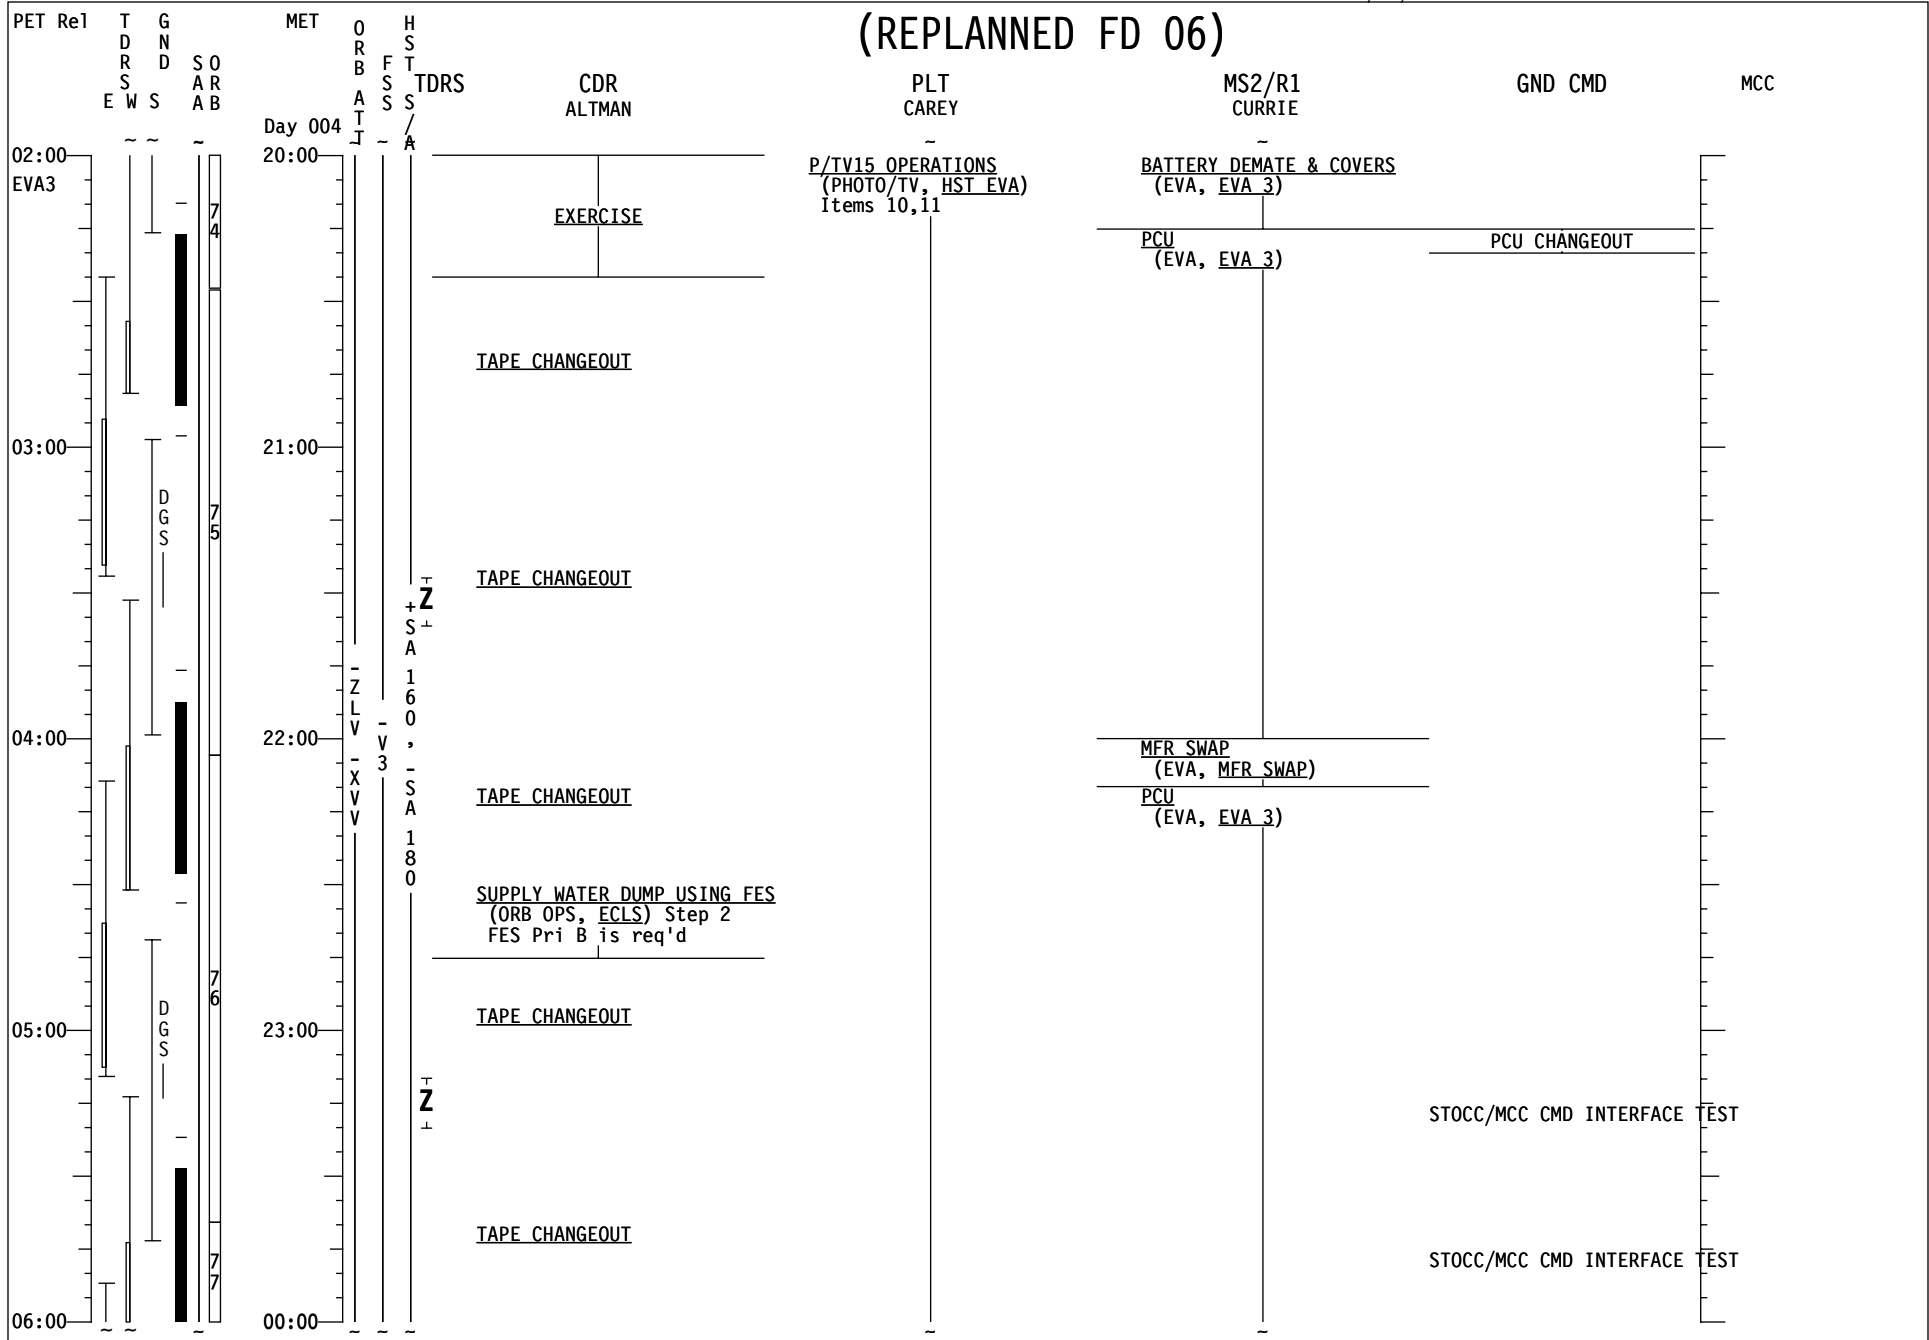

(REPLANNED FD 06)

03/05/02 17:05:58

BETA = 1.6
 CT 03/05/02
 FD06
 MET Day 004

	16	17	18	19	20	21	22	23	005/00	01	02	03	04	05	06	07	08	09	04	
CDR ALTMAN	POST SLEEP	10:2M	SA SLEW		EXERCISE	EXERCISE													SA SLEW	
PLT CAREY	FESTON	10:2M	PTV14 OPS	EXERCISE	PTV15 OPS	EVA 3 (7:00)												PLBK OPS		
MS2/R1 CURRIE	POST SLEEP	MCIU	SA SLEW	RMS S/U	RMS EVA	SUPT	DSAEITLUP	BAT DMATE & COV	PCU	MFR	PCU	BAT MATE & COV	DAILY CLSOUT	IPRMA/SRK	10:2M	SA SLEW	EP SOWER			
MS1/EV1 GRUNSFELD	PSOLSETP	BT ATRM*	EVA PREP	EMU PG & P/B	DEPERSS	DSAEITLUP	BAT DMATE & COV	PCU	MFR	PCU	BAT MATE & COV	DAILY CLSOUT	IPRMA/SRK	PA/LREP	POST EVA W/H2O RECHG	EVA 4 TOOL CNFG				
MS3/EV2 LINNEHAN	PSOLSETP	BT ATRM*	EVA PREP	EMU PG & P/B	DEPERSS	DSAEITLUP	BAT DMATE & COV	PCU	MFR	PCU	BAT MATE & COV	DAILY CLSOUT	IPRMA/SRK	PA/LREP	POST EVA W/H2O RECHG	LW I/O HAT	SWAP			
MS4/EV3 NEWMAN	POST SLEEP	BT ATRM*	EVA PREP	EMU PG & P/B	DEPERSS	EVA SUPPORT										IPRMA/SRK	A/LREP	POST EVA W/H2O RECHG	EVA 4 TOOL CNFG	
MS5/EV4 MASSIMINO	POST SLEEP	BT ATRM*	EVA PREP	EMU PG & P/B	DEPERSS	EVA SUPPORT										IPRMA/SRK	A/LREP	POST EVA W/H2O RECHG	LW I/O HAT	SWAP
GND CMD	OHETS	LEIPRFP	SA* SLEW	PSWCA RUFEN	TRWERM	PPHCHRWDRN								PCU ALIVE	PWFRP OC N2	RCNFG HST SM	PCU FUNCT	SA* SLEW	PCU FUNCT	
DAY/NIGHT ORBIT	72 73 74 75 76 77 78 79																			
TDRS	[Timeline bars for TDRS events]																			
ORB ATT	-ZLV -XVV																			
FSS FWD AXIS	-V3																			
SOLAR ARRAY	-0 +SA 160, -SA 180 100																			
NOTES	*PAYLOAD BAY LIGHTS - ON *REGULATOR RECONFIG *REBA/EHIP/PGT BATT TERM *HST 4K CNFG *SIS & SIC & DH *SA SLEW 160 DEG -SA SLEW 180 DEG *PCU CNG *STOCC/MCC CMD TEST *STOCC/MCC CMD TEST *HST 32K CNFG *100 DEG *MDDK BATT *MDDK BATT																			

(REPLANNED FD 06)

(REPLANNED FD 06)

(REPLANNED FD 06)

(REPLANNED FD 06)

(REPLANNED FD 06)

(REPLANNED FD 06)

(REPLANNED FD 06)

(REPLANNED FD 06)