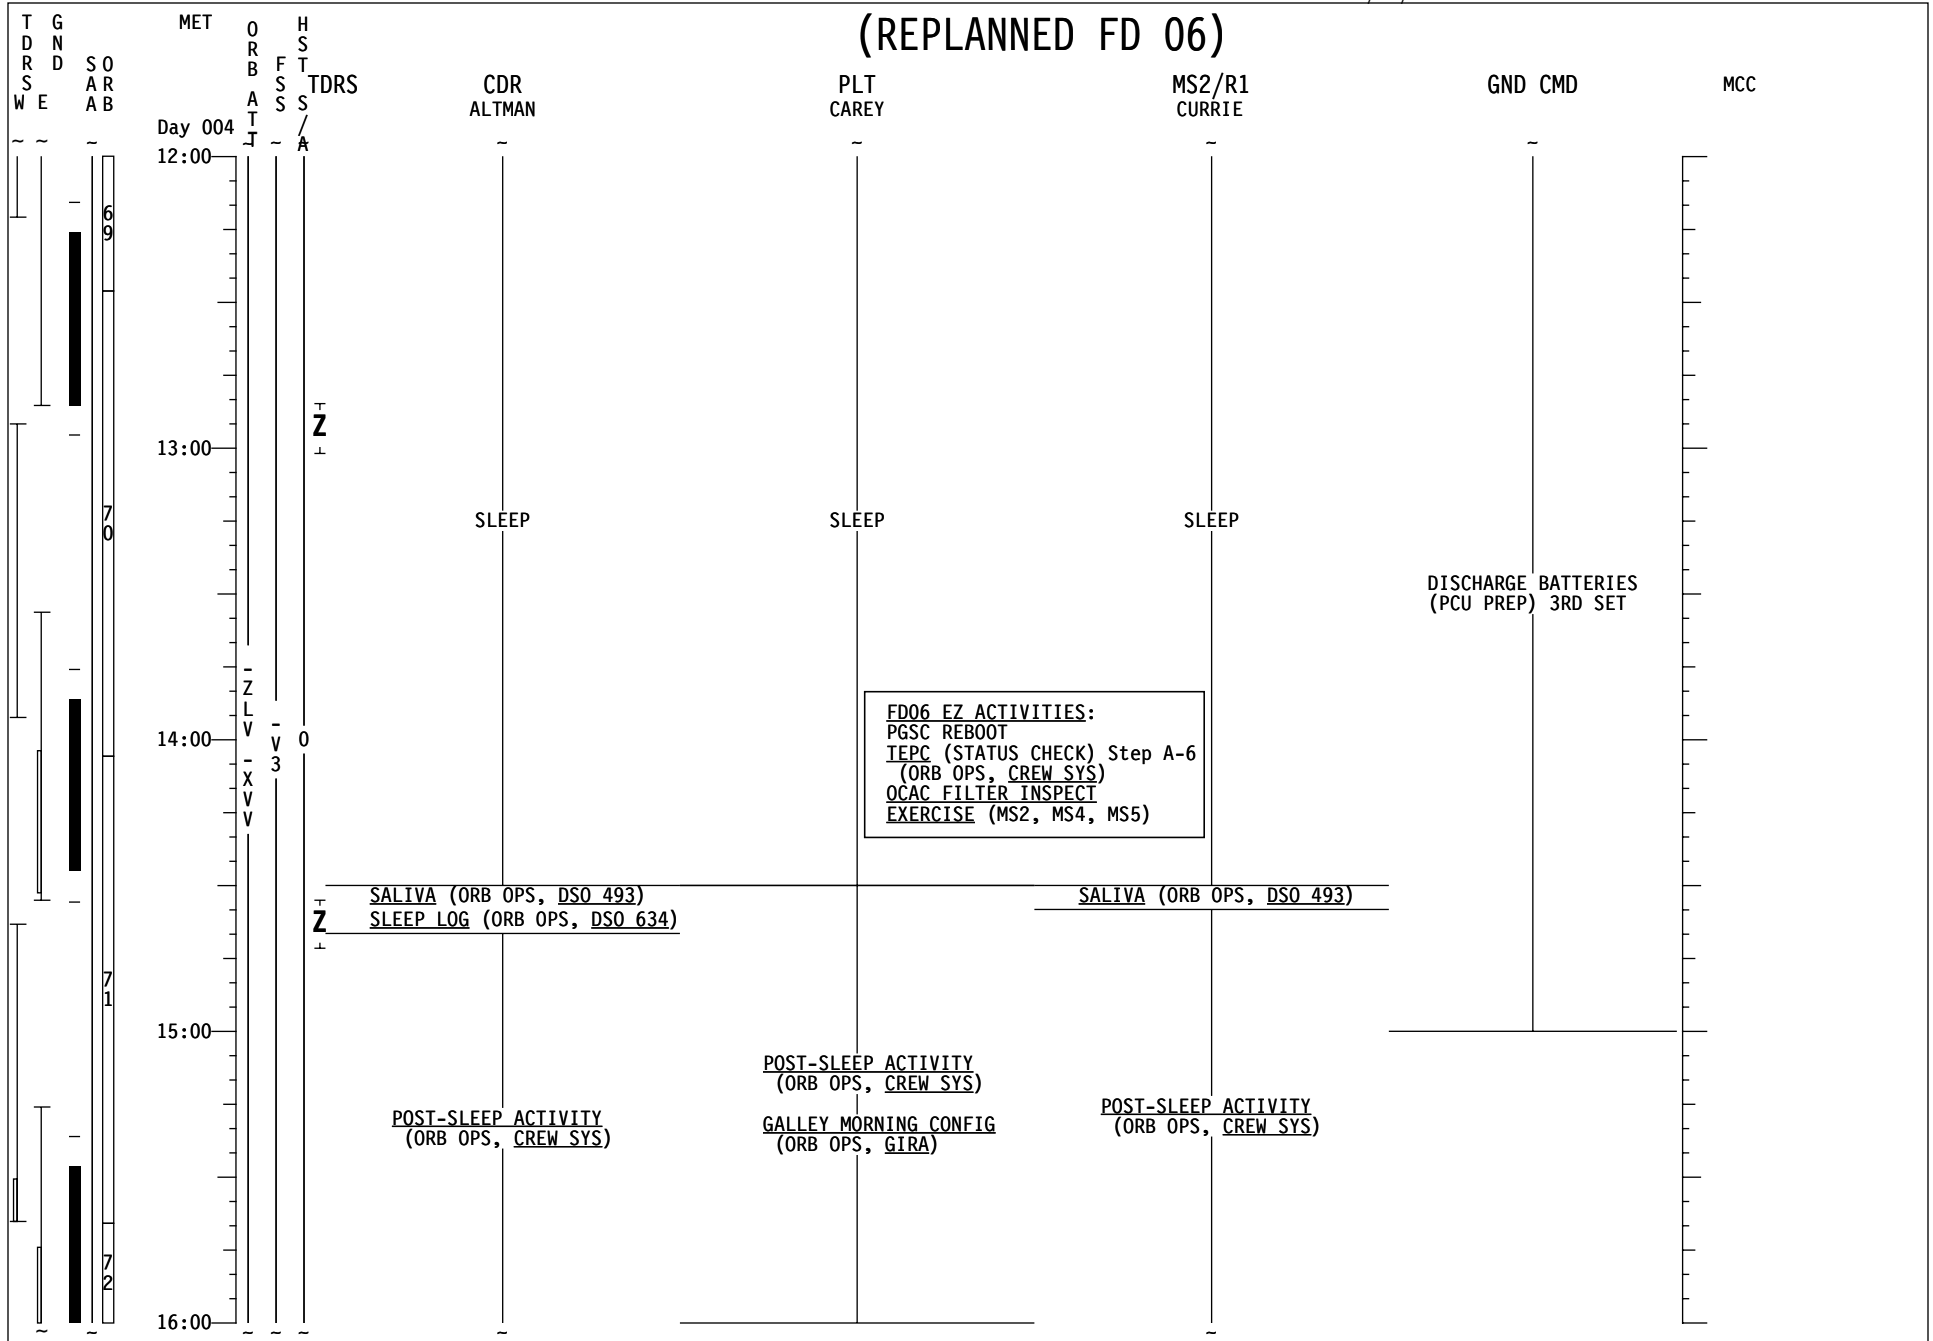

(REPLANNED FD 06)

03/05/02 17:05:58

BETA = 1.6
 CT 03/05/02
 FD06
 MET Day 004

	16	17	18	19	20	21	22	23	005/00	01	02	03	04	05	06	07	08	09	04	
CDR ALTMAN	POST SLEEP	10:2M	SA SLEW		EXERCISE	EXERCISE													SA SLEW	
PLT CAREY	FESTON	10:2M	PTV14 OPS	EXERCISE	PTV15 OPS	EVA 3 (7:00)												PLBK OPS		
MS2/R1 CURRIE	POST SLEEP	MCIU	SA SLEW	RMS S/U	RMS EVA	SUPT	DSAEITLUP	BAT DMATE & COV	PCU	MFR	PCU	BAT MATE & COV	DAILY CLSOUT	IPRMA/SRK	10:2M	SA SLEW	EP SOWER			
MS1/EV1 GRUNSFELD	PSOLSETP	BT ATRM*	EVA PREP	EMU PG & P/B	DEPERSS	DSAEITLUP	BAT DMATE & COV	PCU	MFR	PCU	BAT MATE & COV	DAILY CLSOUT	IPRMA/SRK	PA/LREP	POST EVA W/H2O RECHG	EVA 4 TOOL CNFG				
MS3/EV2 LINNEHAN	PSOLSETP	BT ATRM*	EVA PREP	EMU PG & P/B	DEPERSS	DSAEITLUP	BAT DMATE & COV	PCU	MFR	PCU	BAT MATE & COV	DAILY CLSOUT	IPRMA/SRK	PA/LREP	POST EVA W/H2O RECHG	LW I/O HAT	SWAP			
MS4/EV3 NEWMAN	POST SLEEP	BT ATRM*	EVA PREP	EMU PG & P/B	DEPERSS	EVA SUPPORT										IPRMA/SRK	A/LREP	POST EVA W/H2O RECHG	EVA 4 TOOL CNFG	
MS5/EV4 MASSIMINO	POST SLEEP	BT ATRM*	EVA PREP	EMU PG & P/B	DEPERSS	EVA SUPPORT										IPRMA/SRK	A/LREP	POST EVA W/H2O RECHG	LW I/O HAT	SWAP
GND CMD	OHETS	LEIPRFP	SA* SLEW	PSWCA RUFEN	TRWERM	PPHCHRWDRN								PCU ALIVE	PWFRP OC N2	RCNFG HST SM	PCU FUNCT	SA* SLEW	PCU FUNCT	
DAY/NIGHT ORBIT	72 73 74 75 76 77 78 79																			
TDRS	[Timeline bars for TDRS events]																			
ORB ATT	-ZLV -XVV																			
FSS FWD AXIS	-V3																			
SOLAR ARRAY	-0 +SA 160, -SA 180 100																			
NOTES	*PAYLOAD BAY LIGHTS - ON *REGULATOR RECONFIG *REBA/EHIP/PGT BATT TERM *HST 4K CNFG *SIS & SIC & DH *SA SLEW 160 DEG -SA SLEW 180 DEG *PCU CNG *STOCC/MCC CMD TEST *STOCC/MCC CMD TEST *HST 32K CNFG *100 DEG *MDDK BATT *MDDK BATT																			

(REPLANNED FD 06)

(REPLANNED FD 06)

(REPLANNED FD 06)

(REPLANNED FD 06)

(REPLANNED FD 06)

(REPLANNED FD 06)

(REPLANNED FD 06)

(REPLANNED FD 06)

(REPLANNED FD 06)