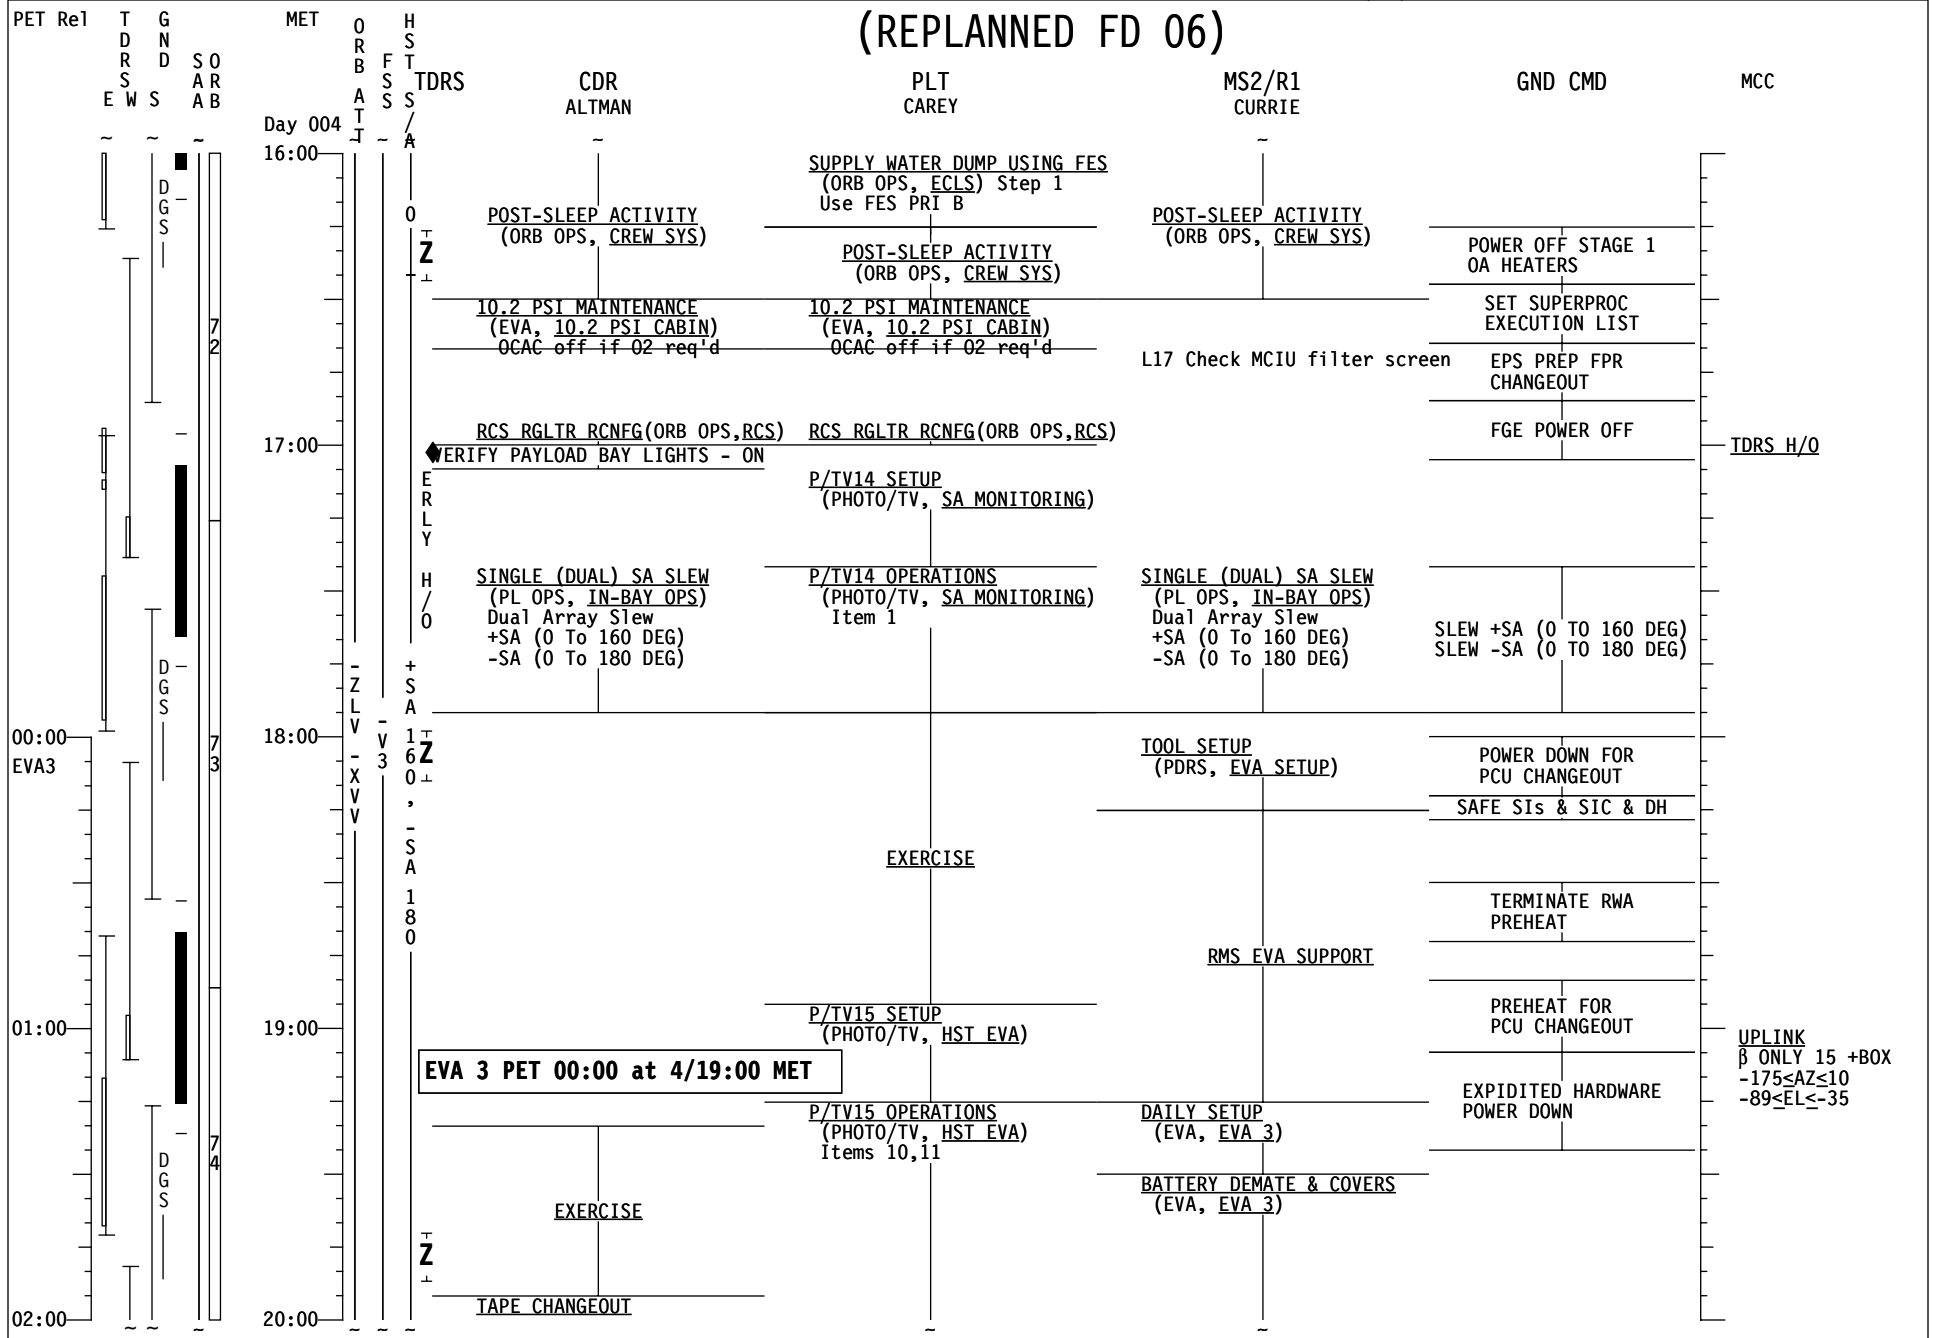

(REPLANNED FD 06)

03/05/02 17:05:58

BETA = 1.6
 CT 03/05/02
 FD06
 MET Day 004

	16	17	18	19	20	21	22	23	005/00	01	02	03	04	05	06	07	08	09	04	
CDR ALTMAN	POST SLEEP	10:2M	SA SLEW		EXERCISE	EXERCISE													SA SLEW	
PLT CAREY	FESTON	10:2M	PTV14 OPS	EXERCISE	PTV15 OPS	EVA 3 (7:00)												PLBK OPS		
MS2/R1 CURRIE	POST SLEEP	MCIU	SA SLEW	RMS S/U	RMS EVA	SUPT	DSAEITLUP	BAT DMATE & COV	PCU	MFR	PCU	BAT MATE & COV	DAILY CLSOUT	IPRMA/SRK	10:2M	SA SLEW	EP SOWER			
MS1/EV1 GRUNSFELD	PSOLSETP	BT ATRM*	EVA PREP	EMU PG & P/B	DEPERSS	DSAEITLUP	BAT DMATE & COV	PCU	MFR	PCU	BAT MATE & COV	DAILY CLSOUT	IPRMA/SRK	PA/LREP	POST EVA W/H2O RECHG	EVA 4 TOOL CNFG				
MS3/EV2 LINNEHAN	PSOLSETP	BT ATRM*	EVA PREP	EMU PG & P/B	DEPERSS	DSAEITLUP	BAT DMATE & COV	PCU	MFR	PCU	BAT MATE & COV	DAILY CLSOUT	IPRMA/SRK	PA/LREP	POST EVA W/H2O RECHG	LW I/O HAT	SWAP			
MS4/EV3 NEWMAN	POST SLEEP	BT ATRM*	EVA PREP	EMU PG & P/B	DEPERSS	EVA SUPPORT										IPRMA/SRK	A/LREP	POST EVA W/H2O RECHG	EVA 4 TOOL CNFG	
MS5/EV4 MASSIMINO	POST SLEEP	BT ATRM*	EVA PREP	EMU PG & P/B	DEPERSS	EVA SUPPORT										IPRMA/SRK	A/LREP	POST EVA W/H2O RECHG	LW I/O HAT	SWAP
GND CMD	OHETS	LEIPRFP	SA* SLEW	PSWCA RUFEN	TRWERM	PPHCHRWDRN								PCU ALIVE	PWFRP OC N2	RCNFG HST SM	PCU FUNCT	SA* SLEW	PCU FUNCT	
DAY/NIGHT ORBIT	72 73 74 75 76 77 78 79																			
TDRS	[Timeline bars for TDRS events]																			
ORB ATT	-ZLV -XVV																			
FSS FWD AXIS	-V3																			
SOLAR ARRAY	-0 +SA 160, -SA 180 100																			
NOTES	*PAYLOAD BAY LIGHTS - ON *REGULATOR RECONFIG *REBA/EHIP/PGT BATT TERM *HST 4K CNFG *SIS & SIC & DH *SA SLEW 160 DEG -SA SLEW 180 DEG *PCU CNG *STOCC/MCC CMD TEST *STOCC/MCC CMD TEST *HST 32K CNFG *100 DEG *MDDK BATT *MDDK BATT																			

(REPLANNED FD 06)

(REPLANNED FD 06)

(REPLANNED FD 06)

(REPLANNED FD 06)

(REPLANNED FD 06)

(REPLANNED FD 06)

(REPLANNED FD 06)

(REPLANNED FD 06)

(REPLANNED FD 06)