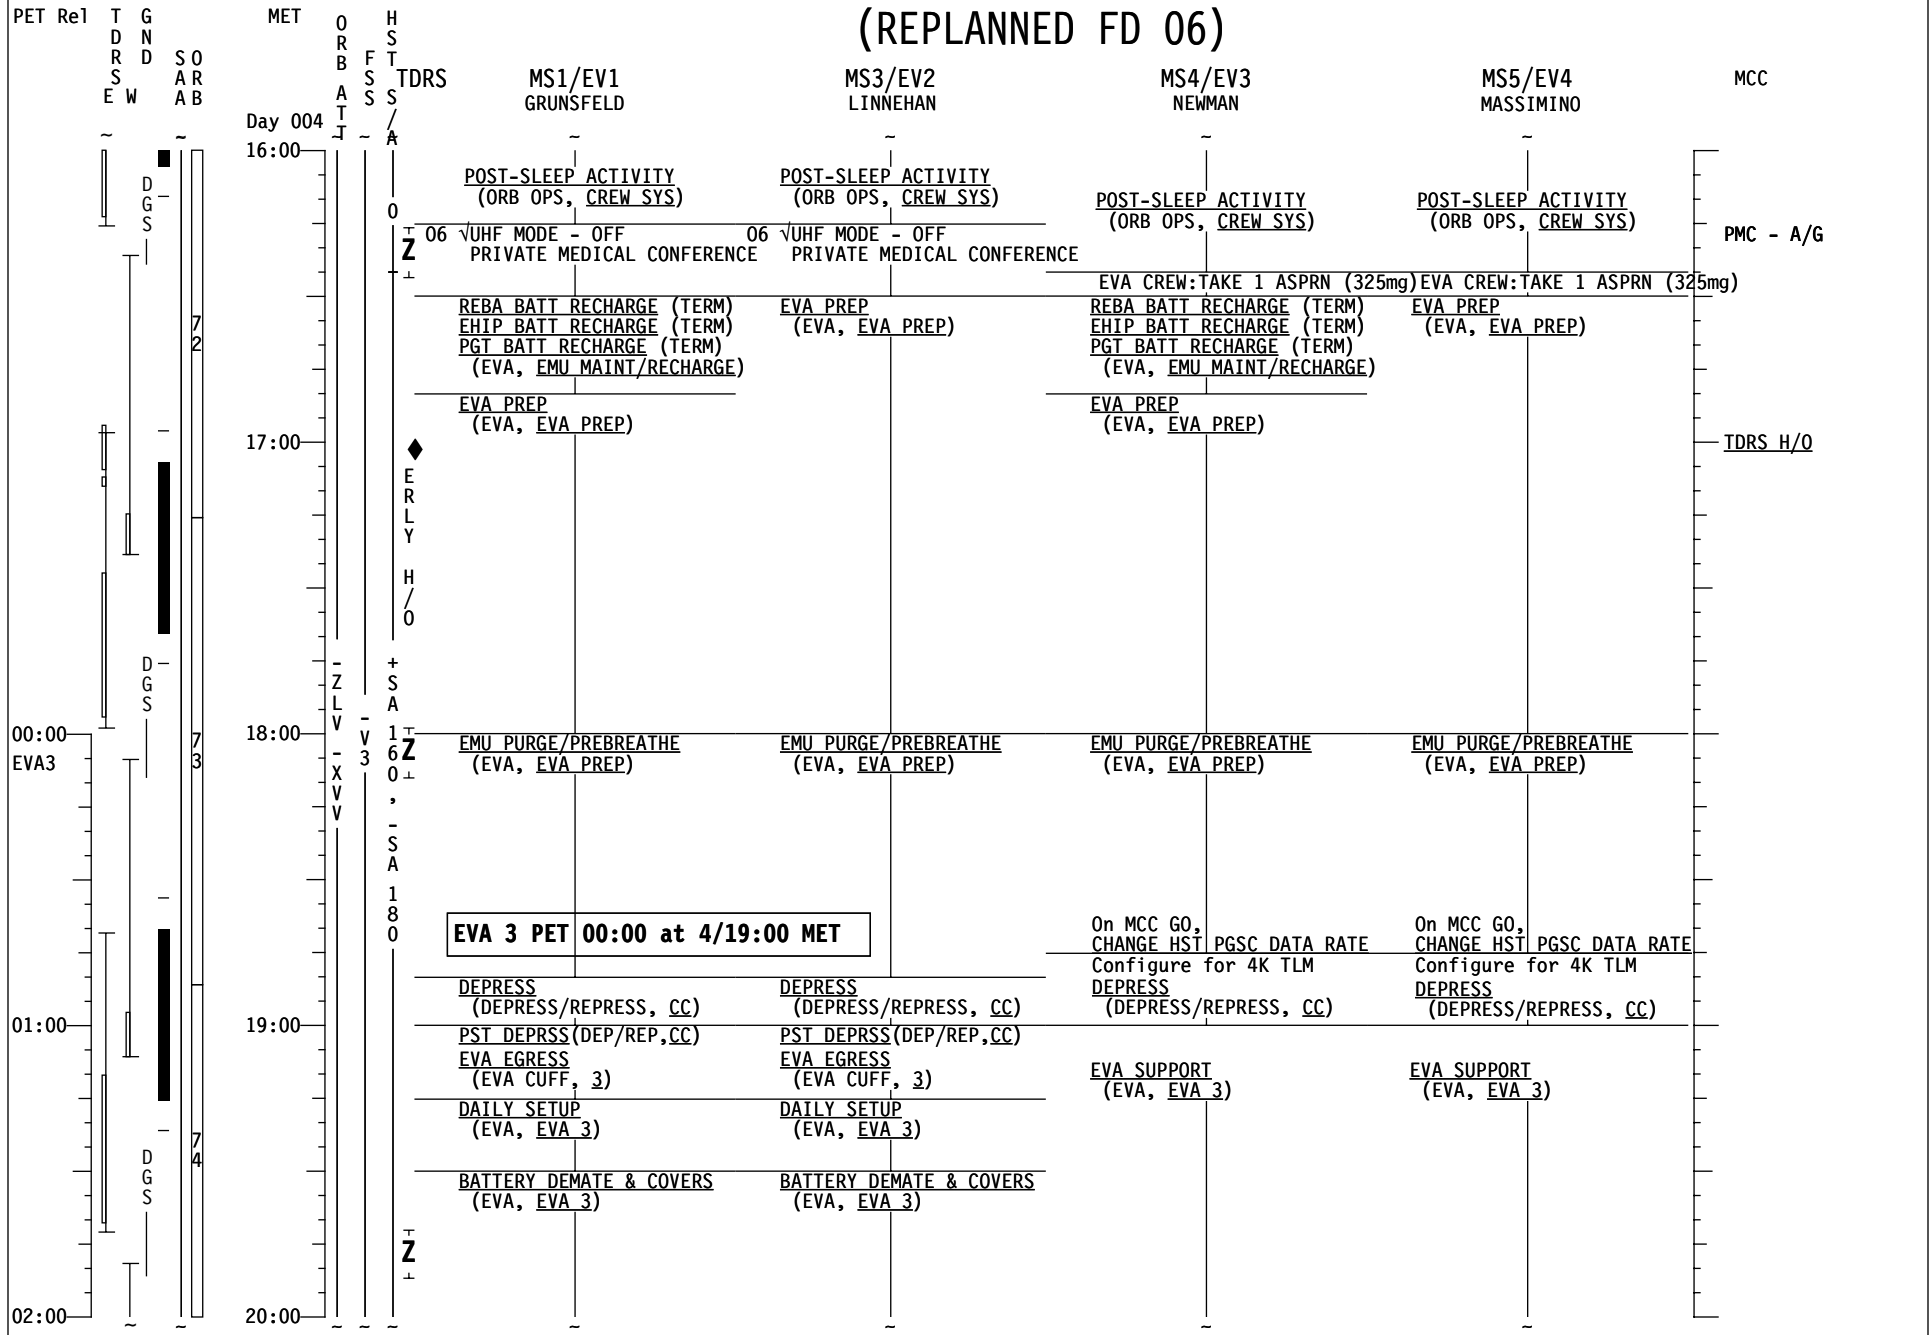

(REPLANNED FD 06)

03/05/02 17:05:58

BETA = 1.6
 CT 03/05/02
 FD06
 MET Day 004

	16	17	18	19	20	21	22	23	005/00	01	02	03	04	05	06	07	08	09	04	
CDR ALTMAN	POST SLEEP	10:2M	SA SLEW		EXERCISE	EXERCISE													SA SLEW	
PLT CAREY	FESTON	10:2M	PTV14 OPS	EXERCISE	PTV15 OPS	EVA 3 (7:00)												PLBK OPS		
MS2/R1 CURRIE	POST SLEEP	MCIU	SA SLEW	RMS S/U	RMS EVA	SUPT	DSAEITLUP	BAT DMATE & COV	PCU	MFR	PCU	BAT MATE & COV	DAILY CLSOUT	IPRMA/SRK	10:2M	SA SLEW	EP SOWER			
MS1/EV1 GRUNSFELD	PSOLSETP	BT ATRM*	EVA PREP	EMU PG & P/B	DEPERSS	DSAEITLUP	BAT DMATE & COV	PCU	MFR	PCU	BAT MATE & COV	DAILY CLSOUT	IPRMA/SRK	PA/LREP	POST EVA W/H2O RECHG	EVA 4 TOOL CNFG				
MS3/EV2 LINNEHAN	PSOLSETP	BT ATRM*	EVA PREP	EMU PG & P/B	DEPERSS	DSAEITLUP	BAT DMATE & COV	PCU	MFR	PCU	BAT MATE & COV	DAILY CLSOUT	IPRMA/SRK	PA/LREP	POST EVA W/H2O RECHG	LW I/O HAT	SWAP			
MS4/EV3 NEWMAN	POST SLEEP	BT ATRM*	EVA PREP	EMU PG & P/B	DEPERSS	EVA SUPPORT										IPRMA/SRK	A/LREP	POST EVA W/H2O RECHG	EVA 4 TOOL CNFG	
MS5/EV4 MASSIMINO	POST SLEEP	BT ATRM*	EVA PREP	EMU PG & P/B	DEPERSS	EVA SUPPORT										IPRMA/SRK	A/LREP	POST EVA W/H2O RECHG	LW I/O HAT	SWAP
GND CMD	OHETS	LEIPRFP	SA* SLEW	PSWCA RUFEN	TRWERM	PPHCHRWDRN								PCU ALIVE	PWFRP OC N2	RCNFG HST SM	PCU FUNCT	SA* SLEW	PCU FUNCT	
DAY/NIGHT ORBIT	72 73 74 75 76 77 78 79																			
TDRS	[Timeline bars for TDRS events]																			
ORB ATT	-ZLV -XVV																			
FSS FWD AXIS	-V3																			
SOLAR ARRAY	-0 +SA 160, -SA 180 100																			
NOTES	*PAYLOAD BAY LIGHTS - ON *REGULATOR RECONFIG *REBA/EHIP/PGT BATT TERM *HST 4K CNFG *SIS & SIC & DH *SA SLEW 160 DEG -SA SLEW 180 DEG *PCU CNG *STOCC/MCC CMD TEST *STOCC/MCC CMD TEST *HST 32K CNFG *100 DEG *MDDK BATT *MDDK BATT																			

(REPLANNED FD 06)

(REPLANNED FD 06)

(REPLANNED FD 06)

(REPLANNED FD 06)

(REPLANNED FD 06)

(REPLANNED FD 06)

(REPLANNED FD 06)

(REPLANNED FD 06)

(REPLANNED FD 06)