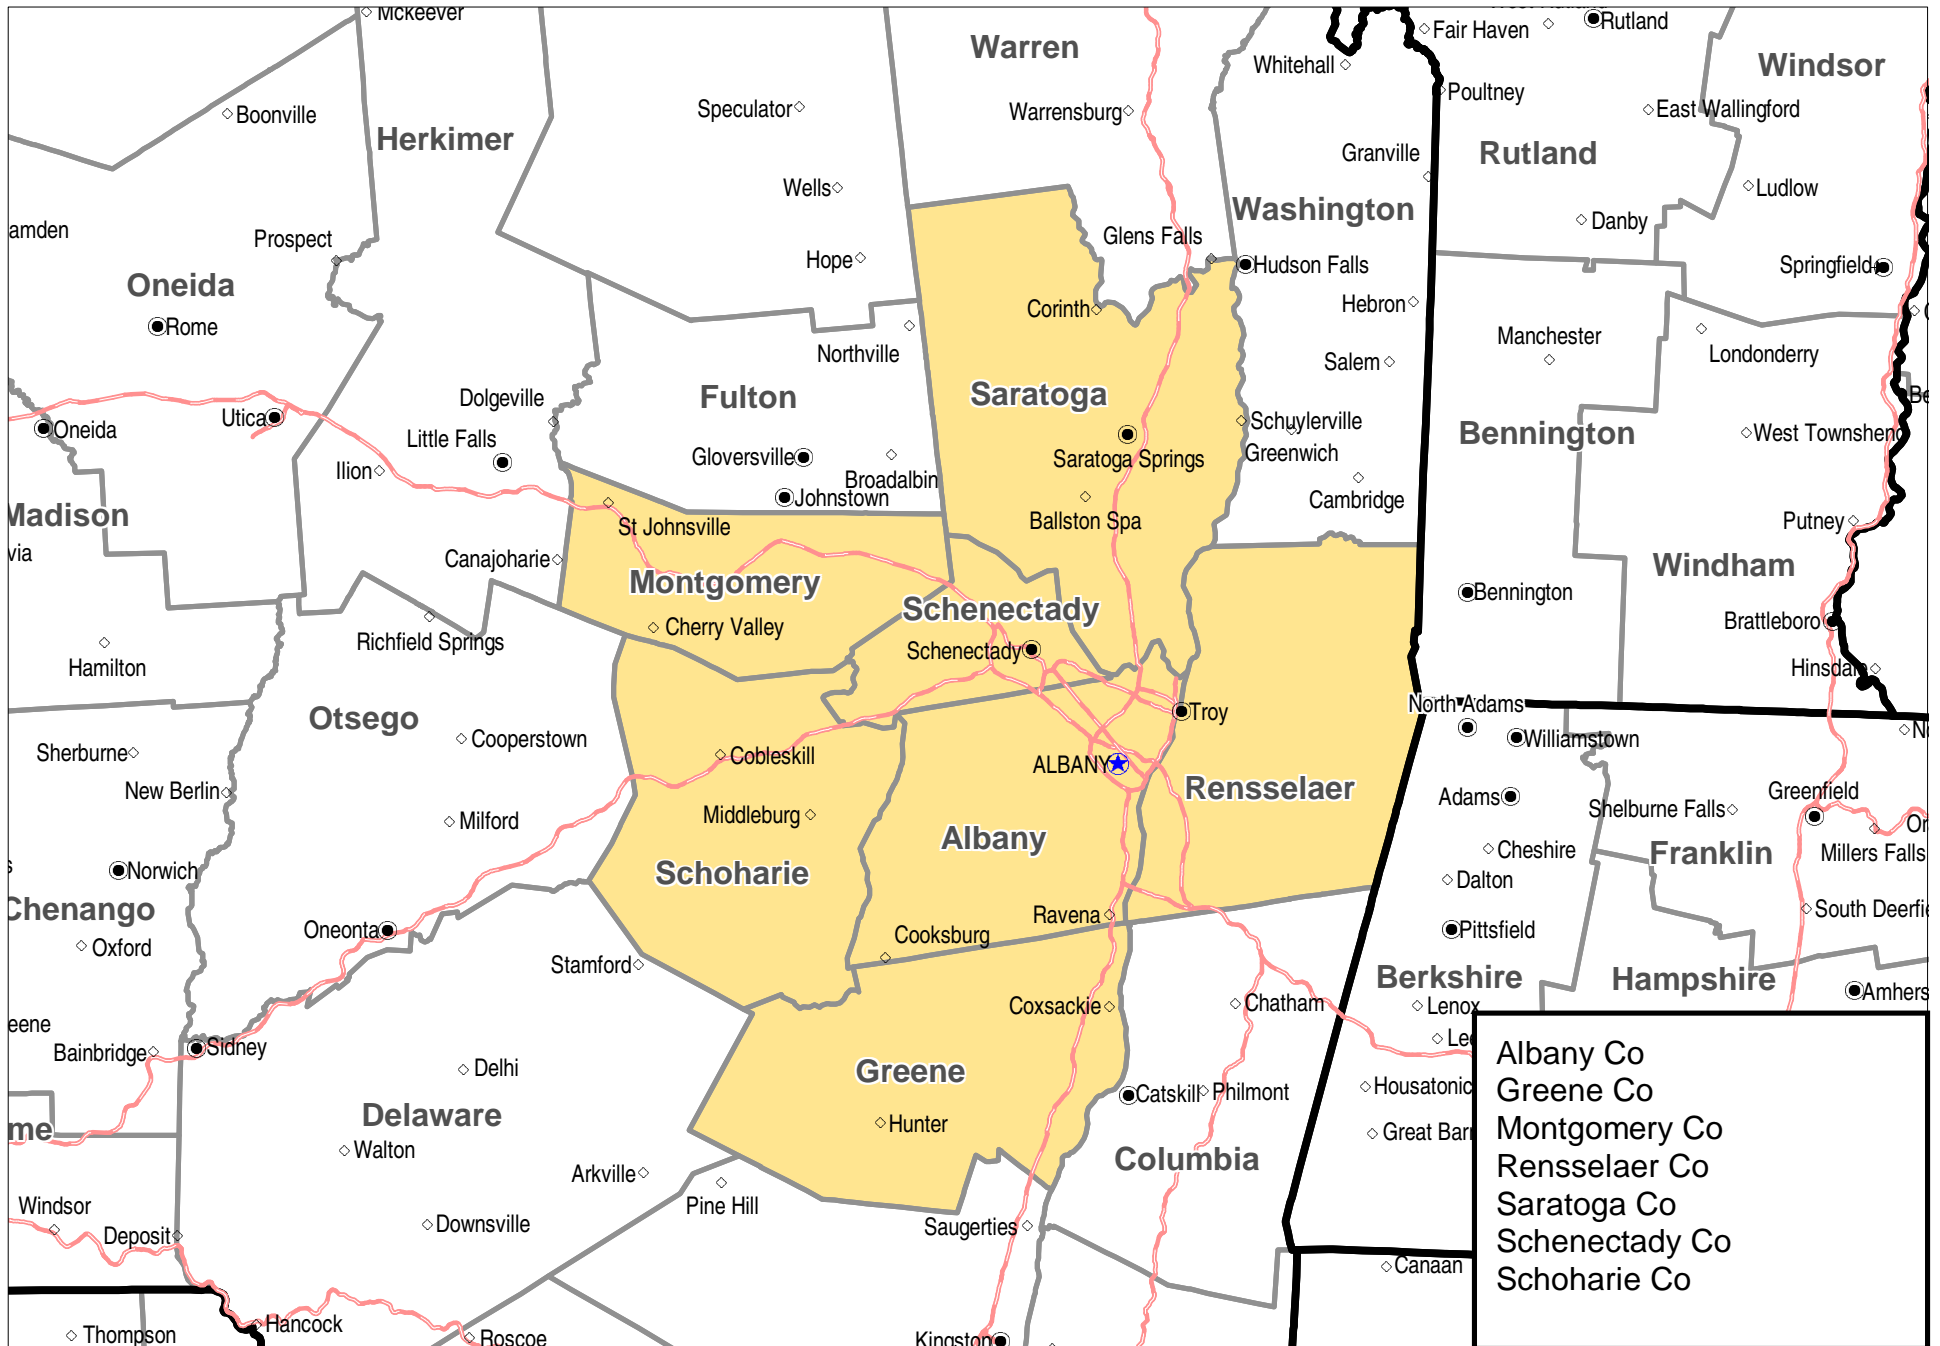

Albany-Schenectady-Troy, NY 8-hour Ozone Nonattainment Area

Boundaries and locations are for illustrative purposes only. This is not a regulatory document.