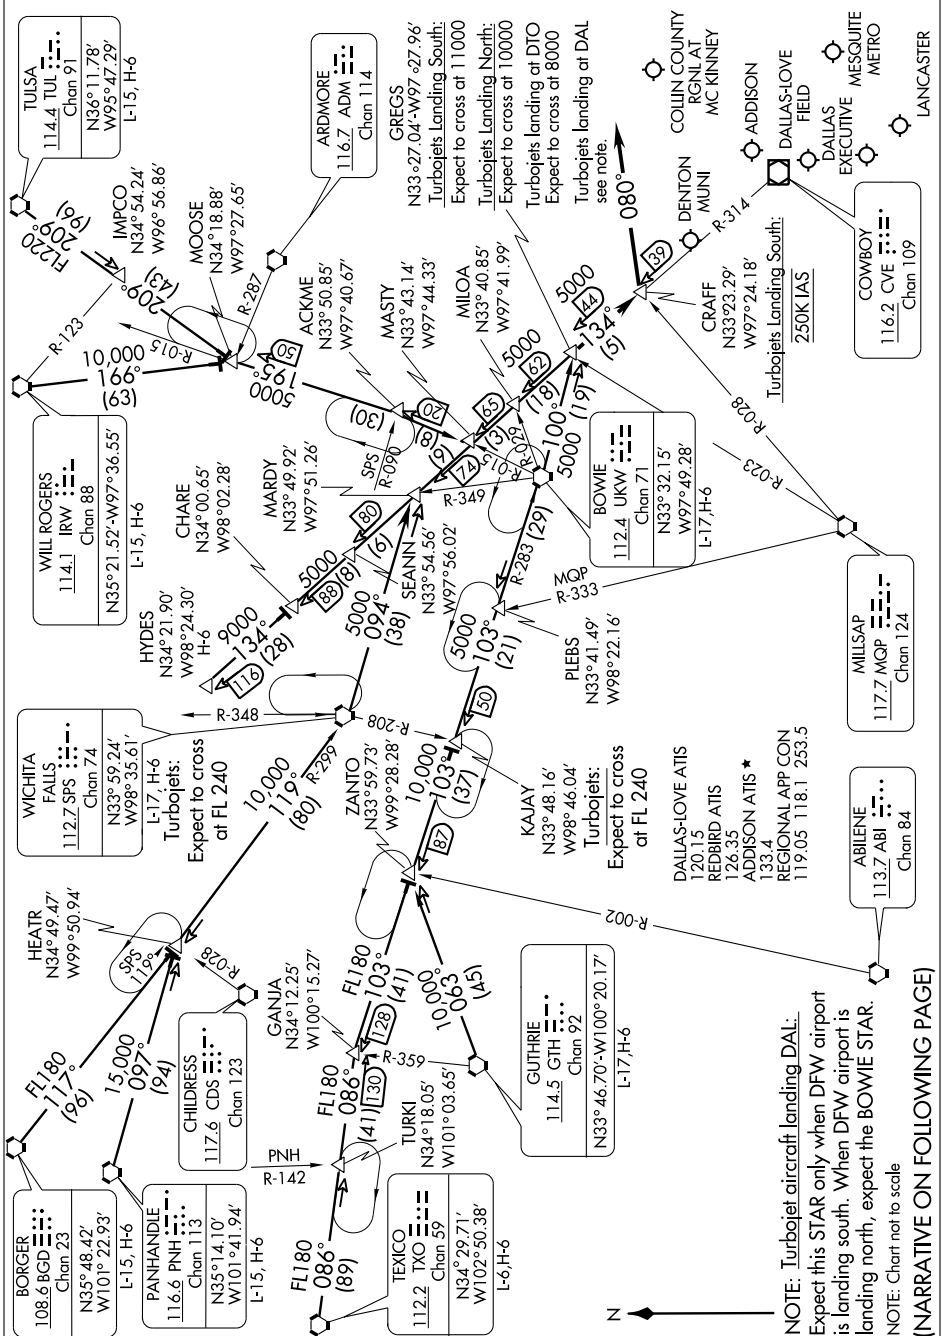

GREGS FIVE ARRIVAL

DALLAS-FT. WORTH, TEXAS

SC-2, 12 FEB 2009 to 12 MAR 2009

NOTE: Turboprop aircraft landing DAL:
 Expect this STAR only when DFW airport is landing south. When DFW airport is landing north, expect the BOWIE STAR.

NOTE: Chart not to scale

(NARRATIVE ON FOLLOWING PAGE)

SC-2, 12 FEB 2009 to 12 MAR 2009

GREGS FIVE ARRIVAL

DALLAS-FT. WORTH, TEXAS