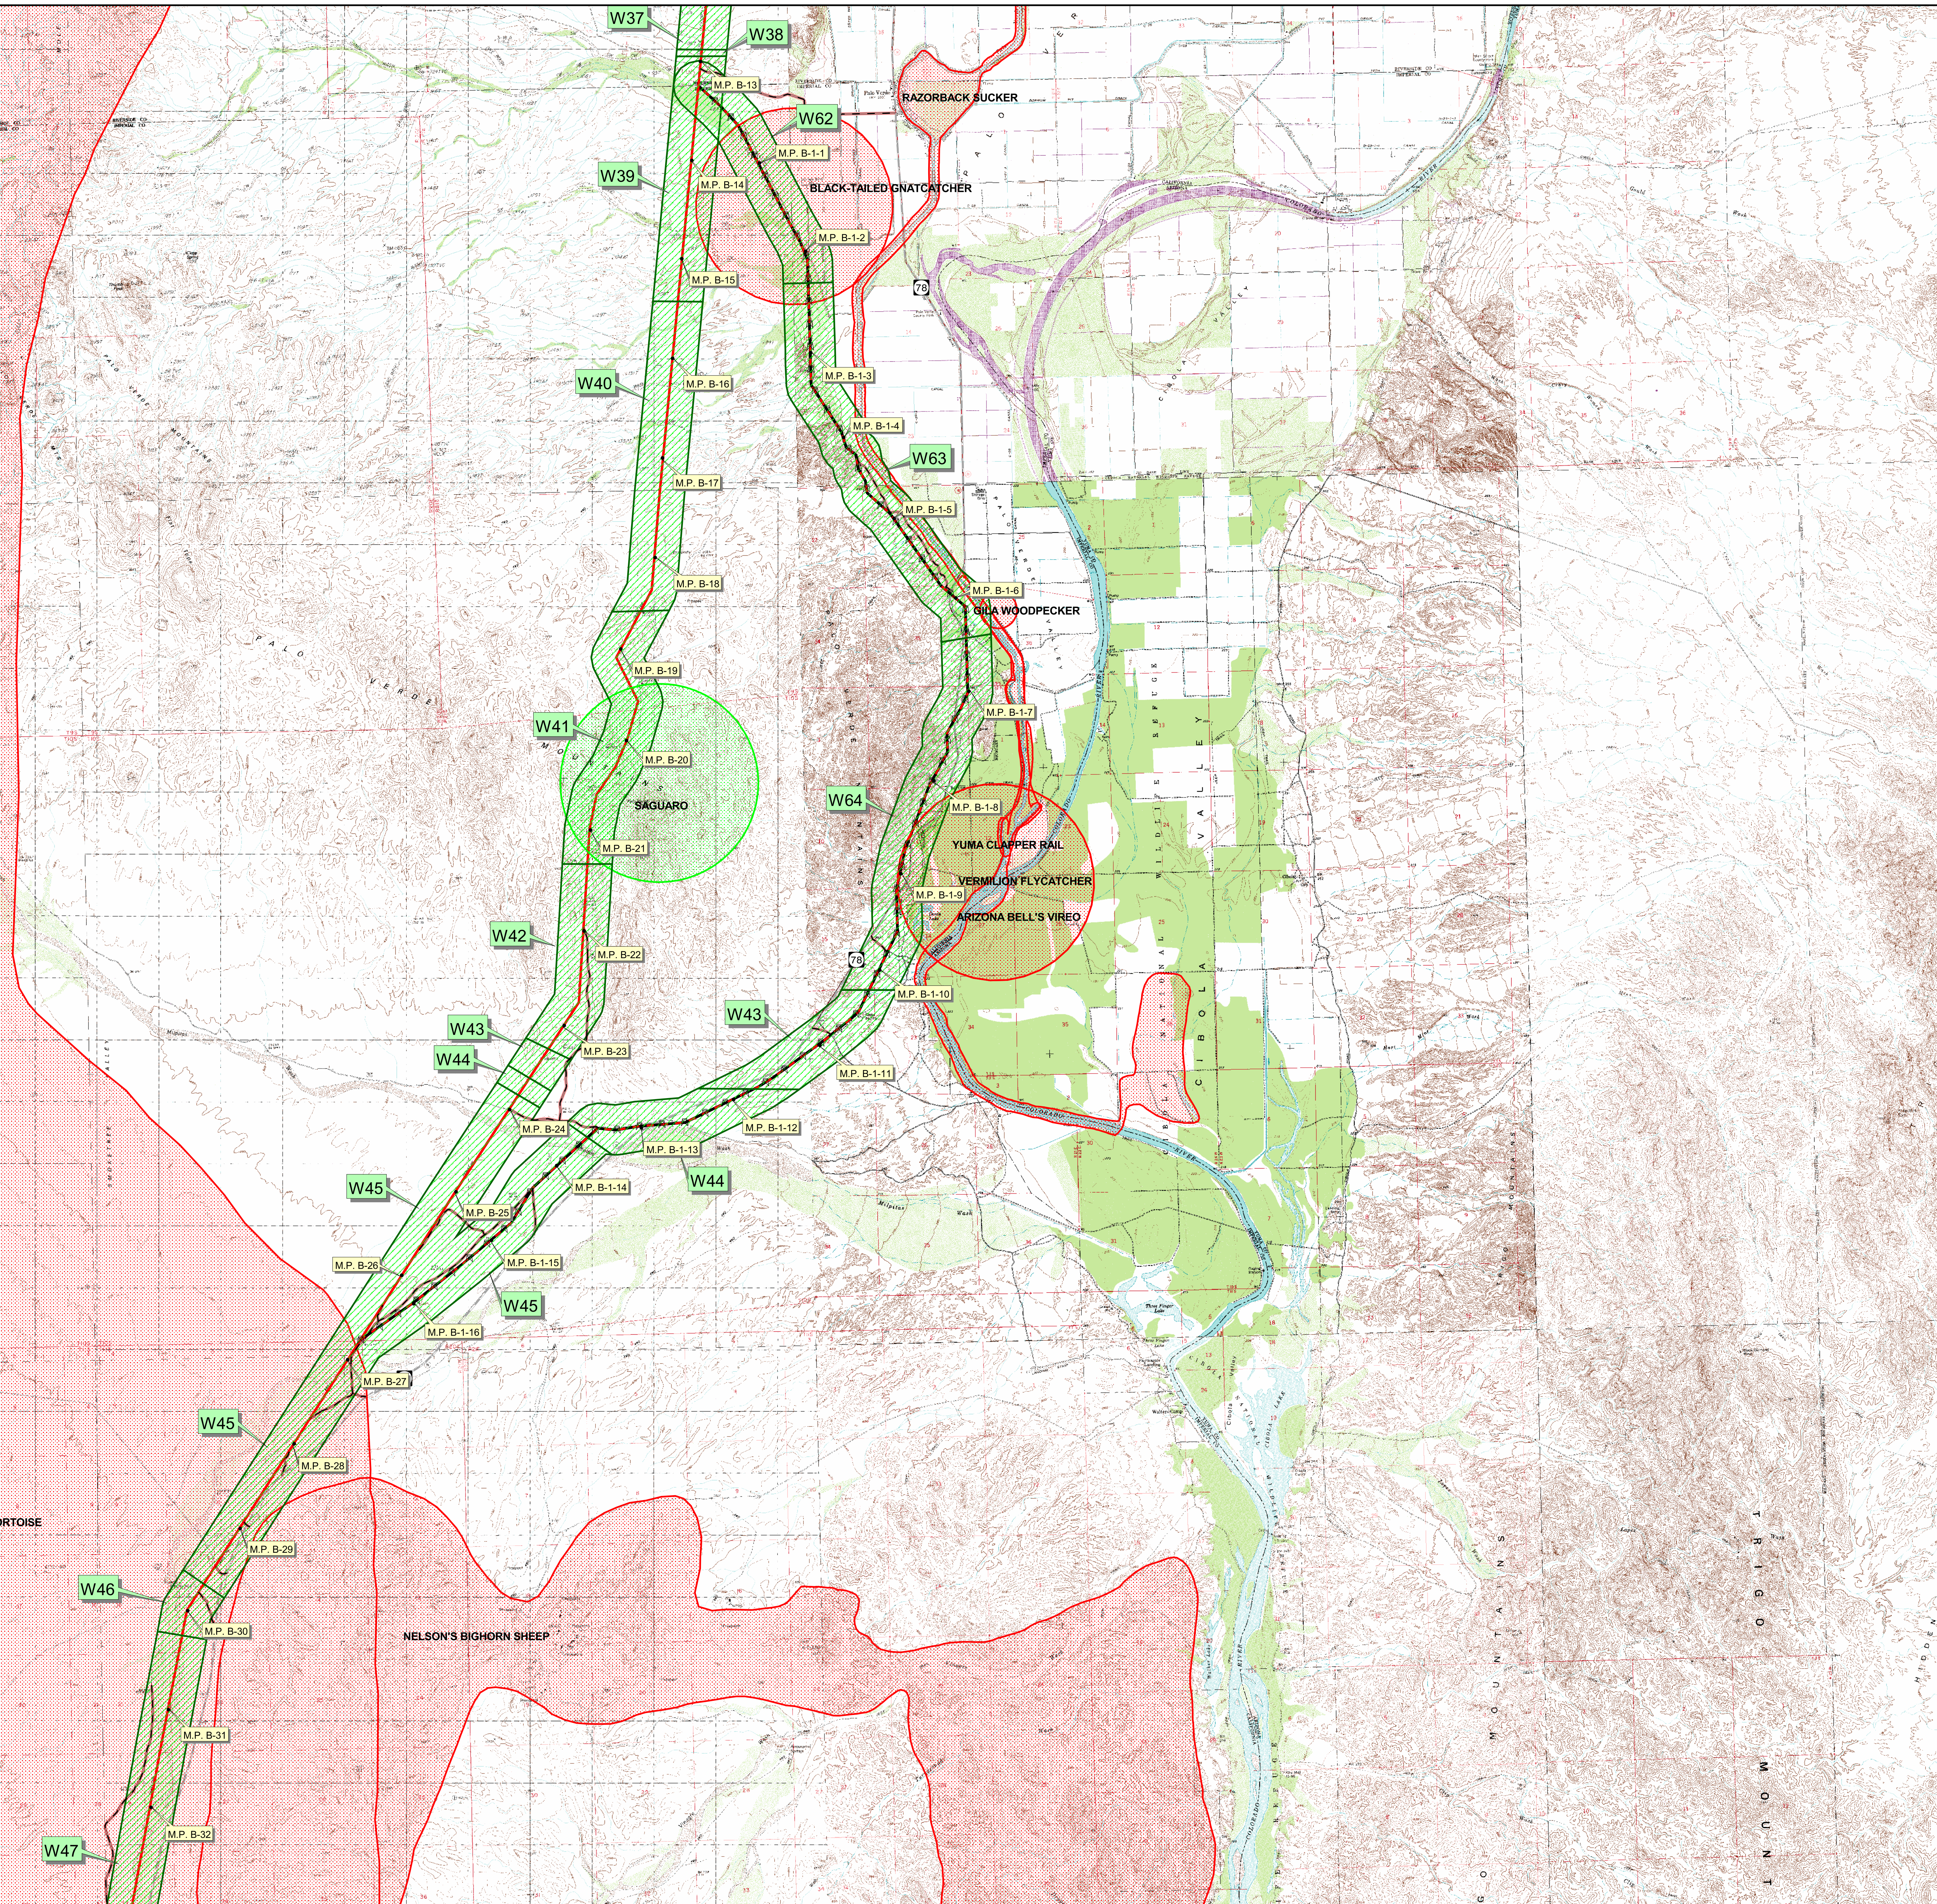

**Legend**

Proposed Project/Preferred Alternative	Alternative B - Upgrade Section 2	Biological Resource Survey Area	Mile Post Marker
Option A-1	Alternative C	Biological Resource	
Option A-2	Interstate	Proposed Transmission Structures	
Alternative B	State Highway	Animal Resources (NDBB)	
Option B-1	Access Roads	Plant Resources (NDBB)	
Alternative B - Upgrade Section 1	Substations/ Switching Stations		

Note: Alternative A is the Proposed Project with Option A-2

Note: NDBB - California Department of Fish and Game Natural Diversity Database September 2002

Location of Biological Resources Along Project and Alternative Routes  
MAP 6

Desert Southwest Transmission Project